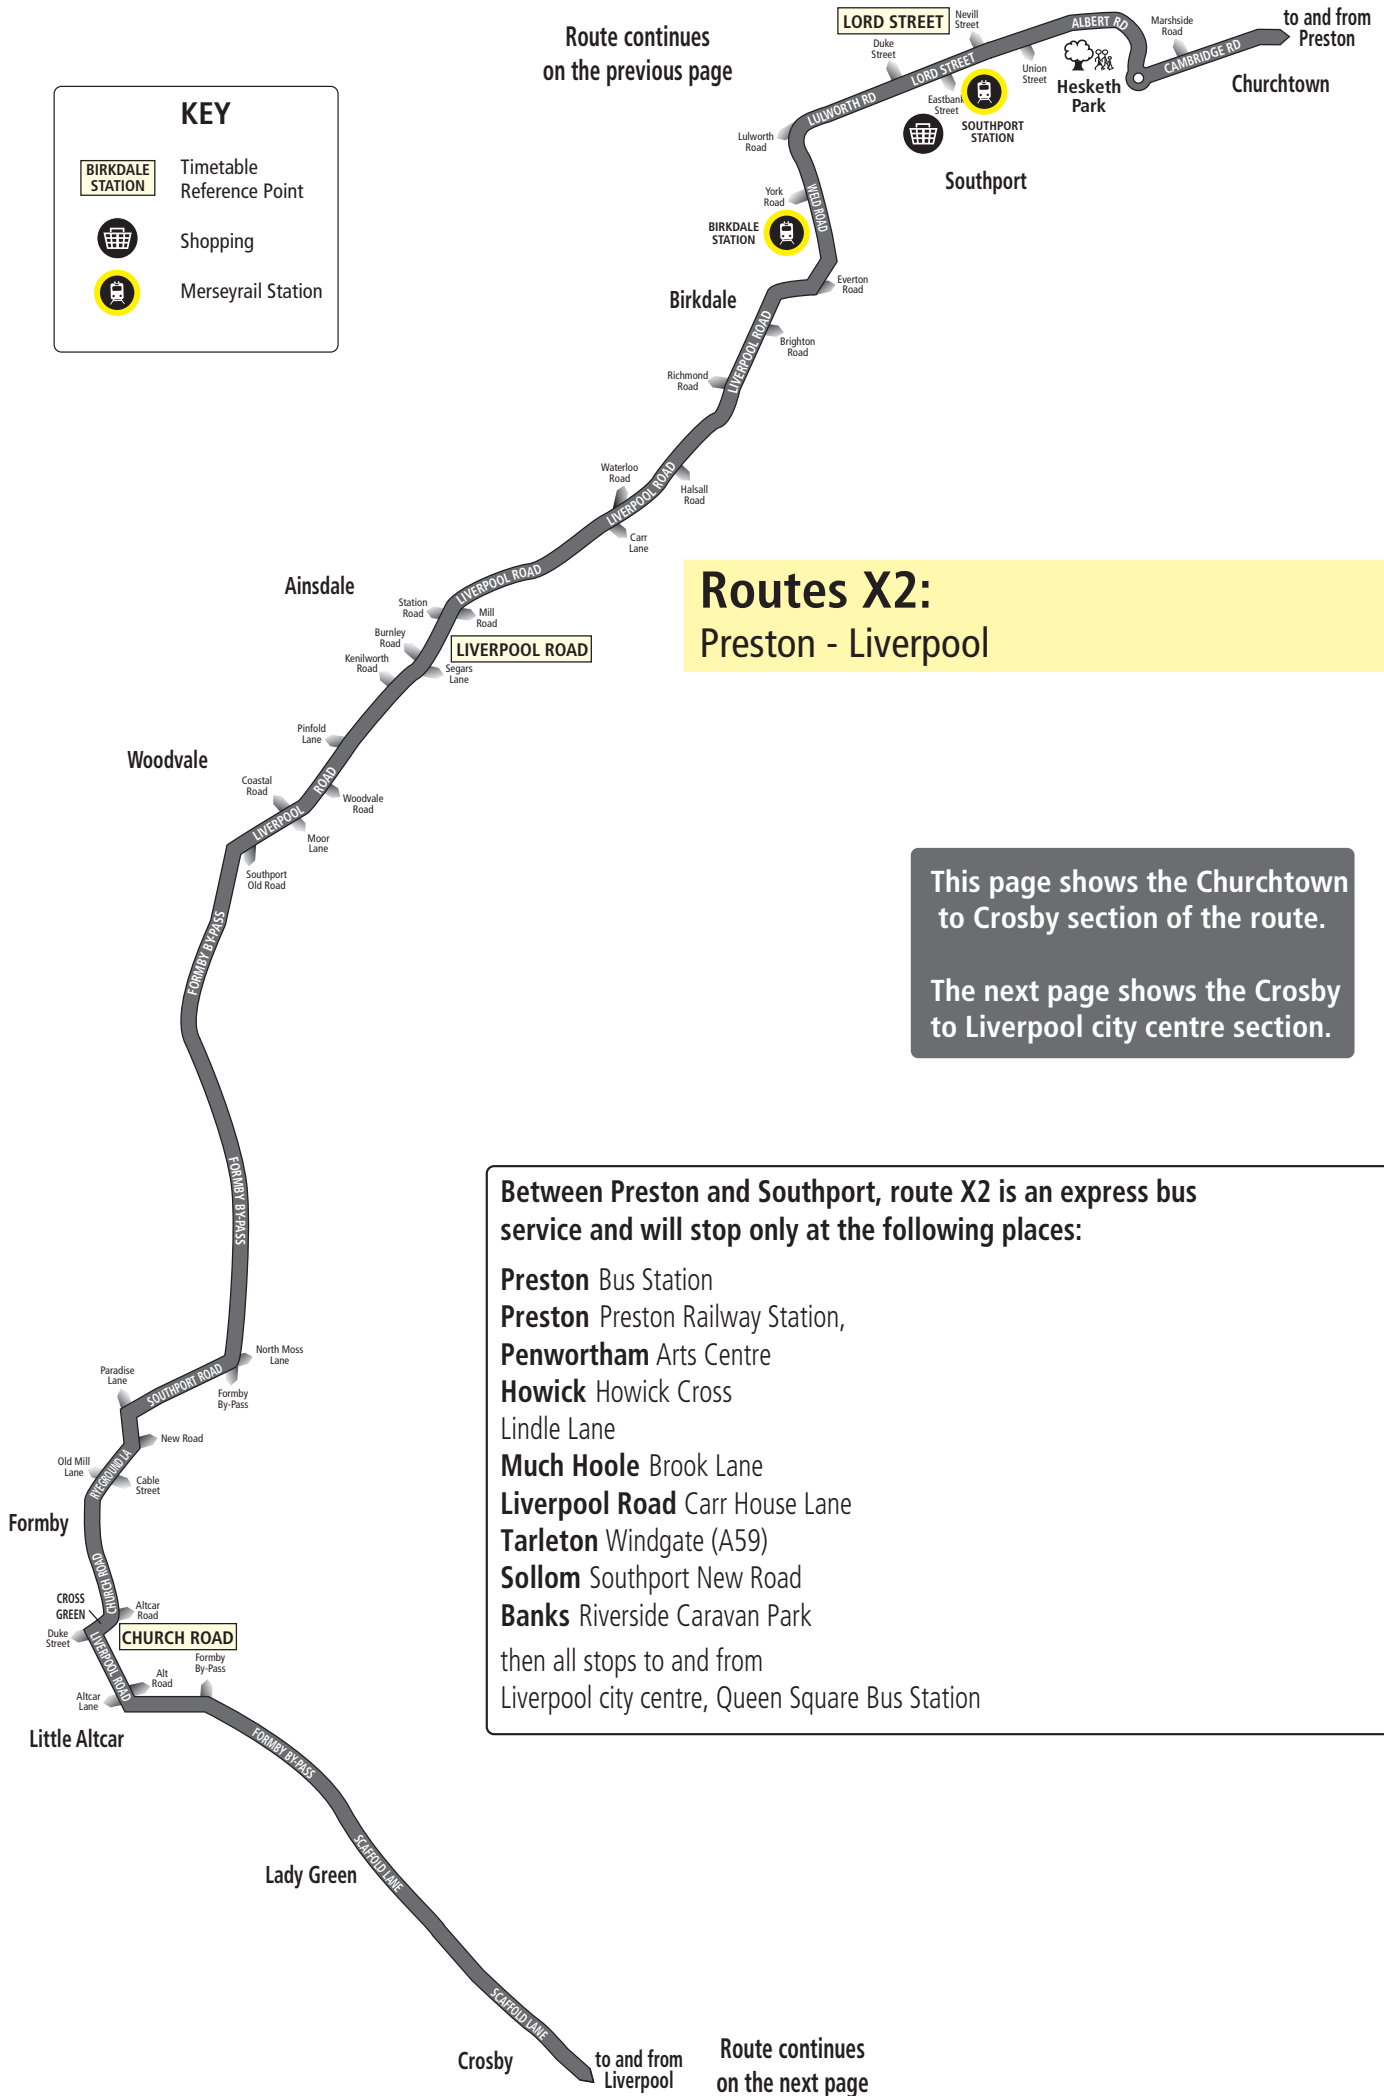

KEY

- **BIRKDALE STATION** Timetable Reference Point
- Shopping
- Merseyrail Station

Route continues on the previous page

**Routes X2:
Preston - Liverpool**

This page shows the Churchtown to Crosby section of the route.
The next page shows the Crosby to Liverpool city centre section.

Between Preston and Southport, route X2 is an express bus service and will stop only at the following places:

- **Preston** Bus Station
- **Preston** Preston Railway Station,
- **Penwortham** Arts Centre
- **Howick** Howick Cross
- Lindle Lane
- **Much Hoole** Brook Lane
- **Liverpool Road** Carr House Lane
- **Tarleton** Windgate (A59)
- **Sollom** Southport New Road
- **Banks** Riverside Caravan Park

then all stops to and from Liverpool city centre, Queen Square Bus Station

Route continues on the next page