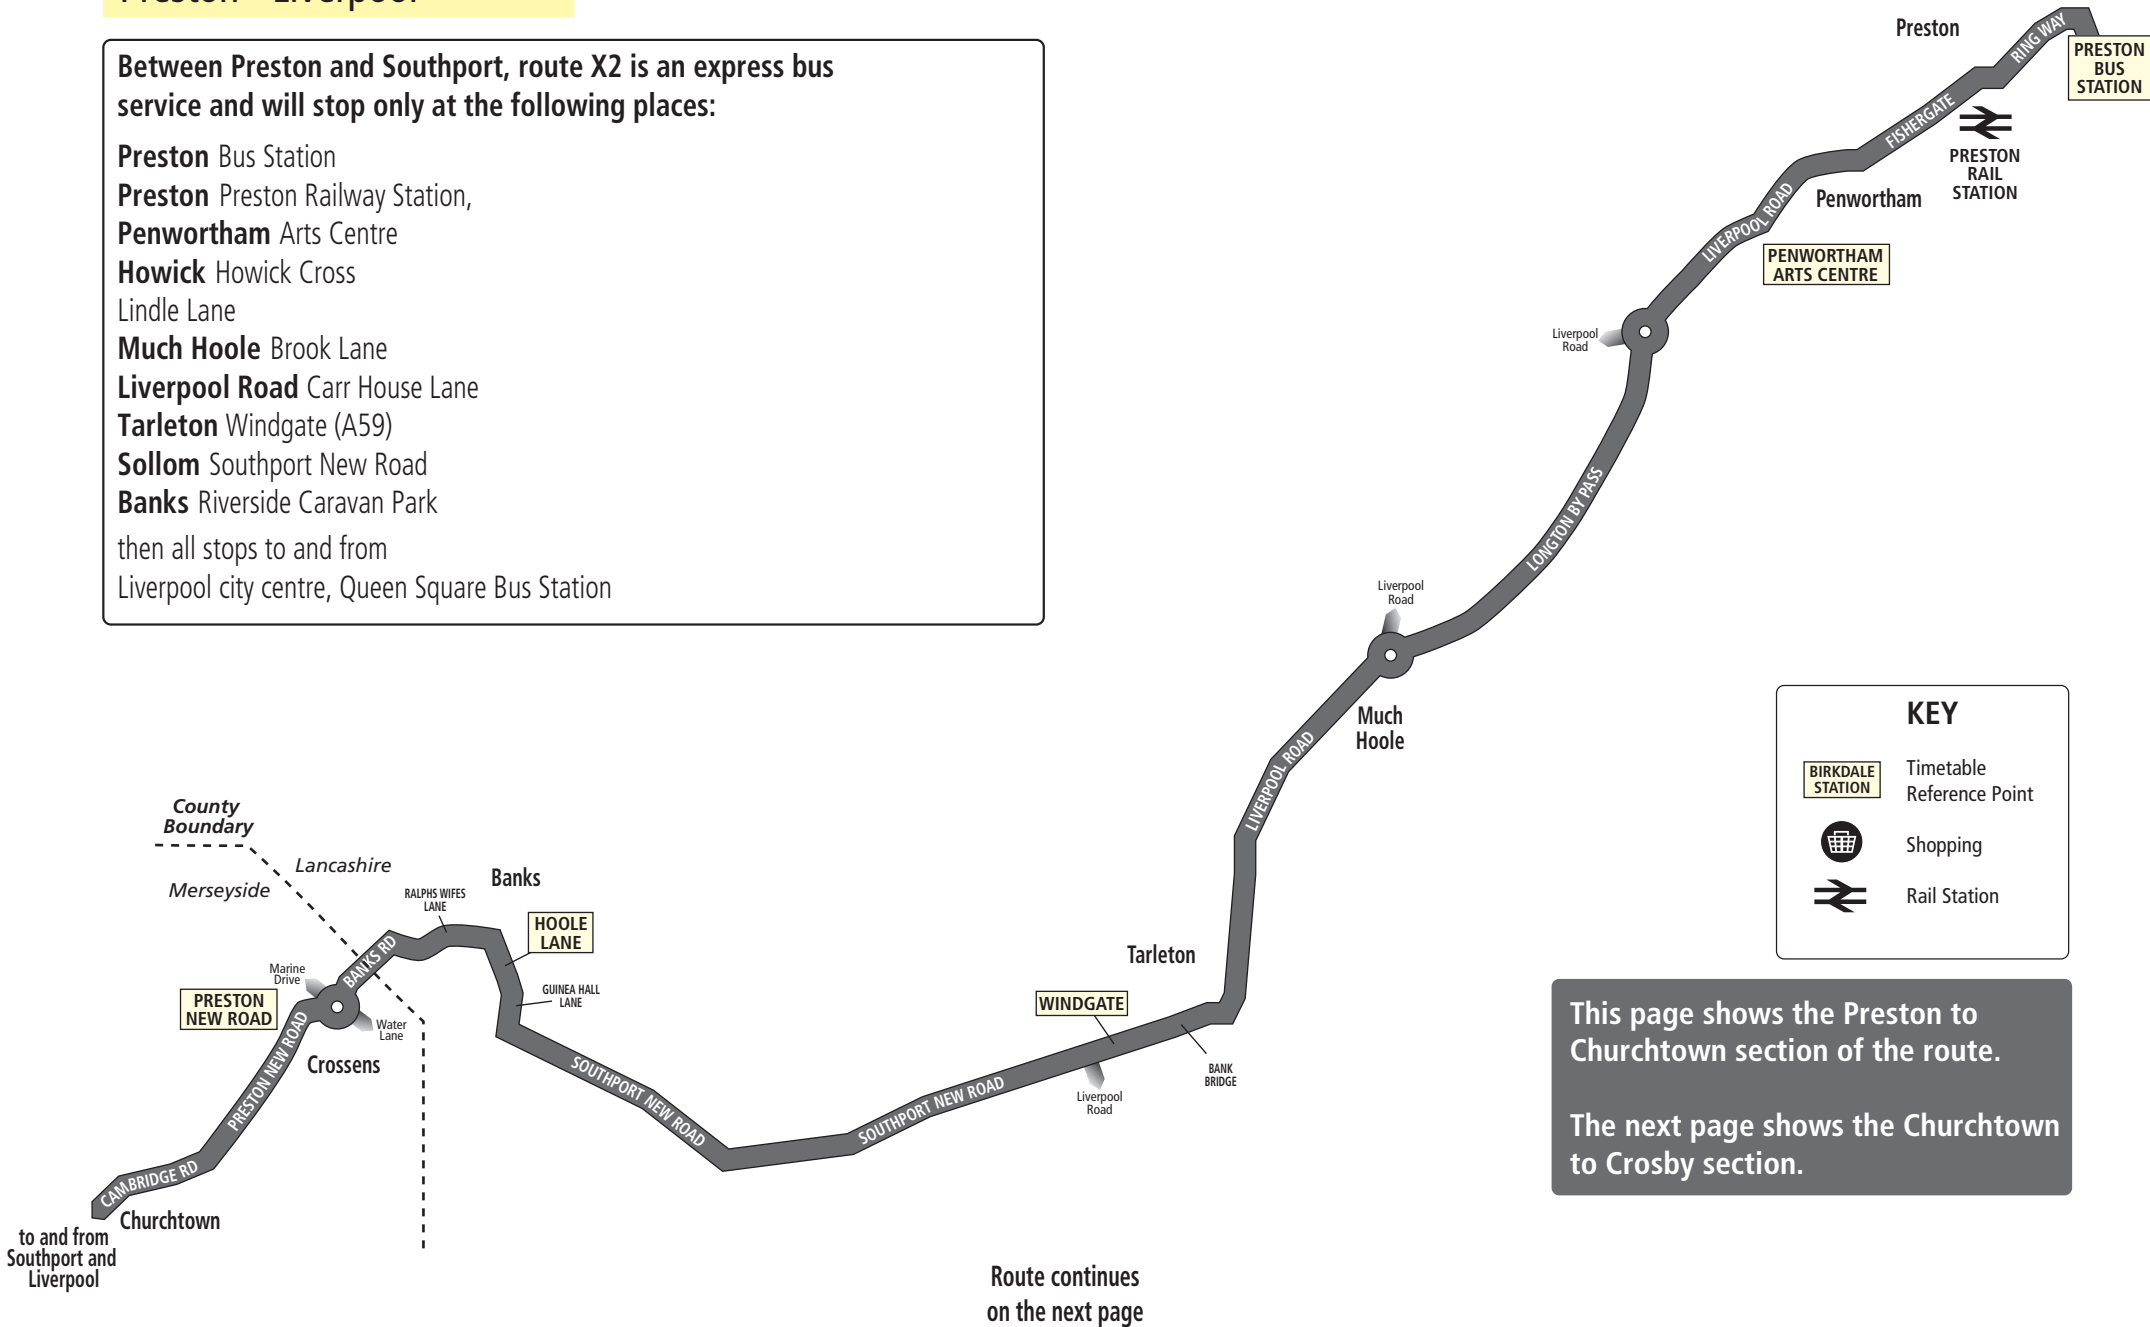

Preston Bus Station		45	15		1545	1615	1645	1715	1745	1825	1855	1925	2000	2100
Penwortham Arts Centre		57	27		1557	1627	1657	1727	1757	1835	1905	1935	2010	2110
Tarleton Windgate (A59)		11	41		1611	1641	1711	1741	1811	1849	1919	1949	2024	2124
Banks Hoole Lane, Church Road		25	55		1625	1652	1722	1751	1821	1858	1928	1958	2033	2133
Crossens Preston New Road, Marine Drive	then	30	00		1630	1656	1726	1755	1825	1902	1932	2002	2037	2137
Southport Lord Street, Morrisons arrive	at	41	11		1641	1711	1741	1807	1837	1914	1944	2014	2049	2149
Southport Lord Street, Morrisons depart	these	47	17	until	1647	1717	1746	1812	1842	1919	-	2019	-	-
Ainsdale Liverpool Road, Segars Lane	mins	02	32		1702	1732	1801	1824	1854	1930	-	2030	-	-
Formby Church Road, Police station	past	11	41		1711	1741	1810	1833	1903	1938	-	2038	-	-
Thornton Southport Road, Long Lane		20	50		1720	1749	-	1841	-	1946	-	2046	-	-
Crosby Liverpool Road, St Luke's Church		32	02		1732	1800	-	1850	-	1955	-	2055	-	-
Bootle Strand Stanley Road		50	20		1750	1818	-	1905	-	2010	-	2110	-	-
Liverpool Queen Square Bus Station		10	40		1810	1835	-	1920	-	2020	-	2120	-	-

Routes X2: Preston - Liverpool

Between Preston and Southport, route X2 is an express bus service and will stop only at the following places:

- Preston** Bus Station
 - Preston** Preston Railway Station,
 - Penwortham** Arts Centre
 - Howick** Howick Cross
 - Lindle Lane
 - Much Hoole** Brook Lane
 - Liverpool Road** Carr House Lane
 - Tarleton** Windgate (A59)
 - Sollom** Southport New Road
 - Banks** Riverside Caravan Park
- then all stops to and from
Liverpool city centre, Queen Square Bus Station

Route continues on the previous page

**Routes X2:
Preston - Liverpool**

This page shows the Churchtown to Crosby section of the route.
The next page shows the Crosby to Liverpool city centre section.

Between Preston and Southport, route X2 is an express bus service and will stop only at the following places: