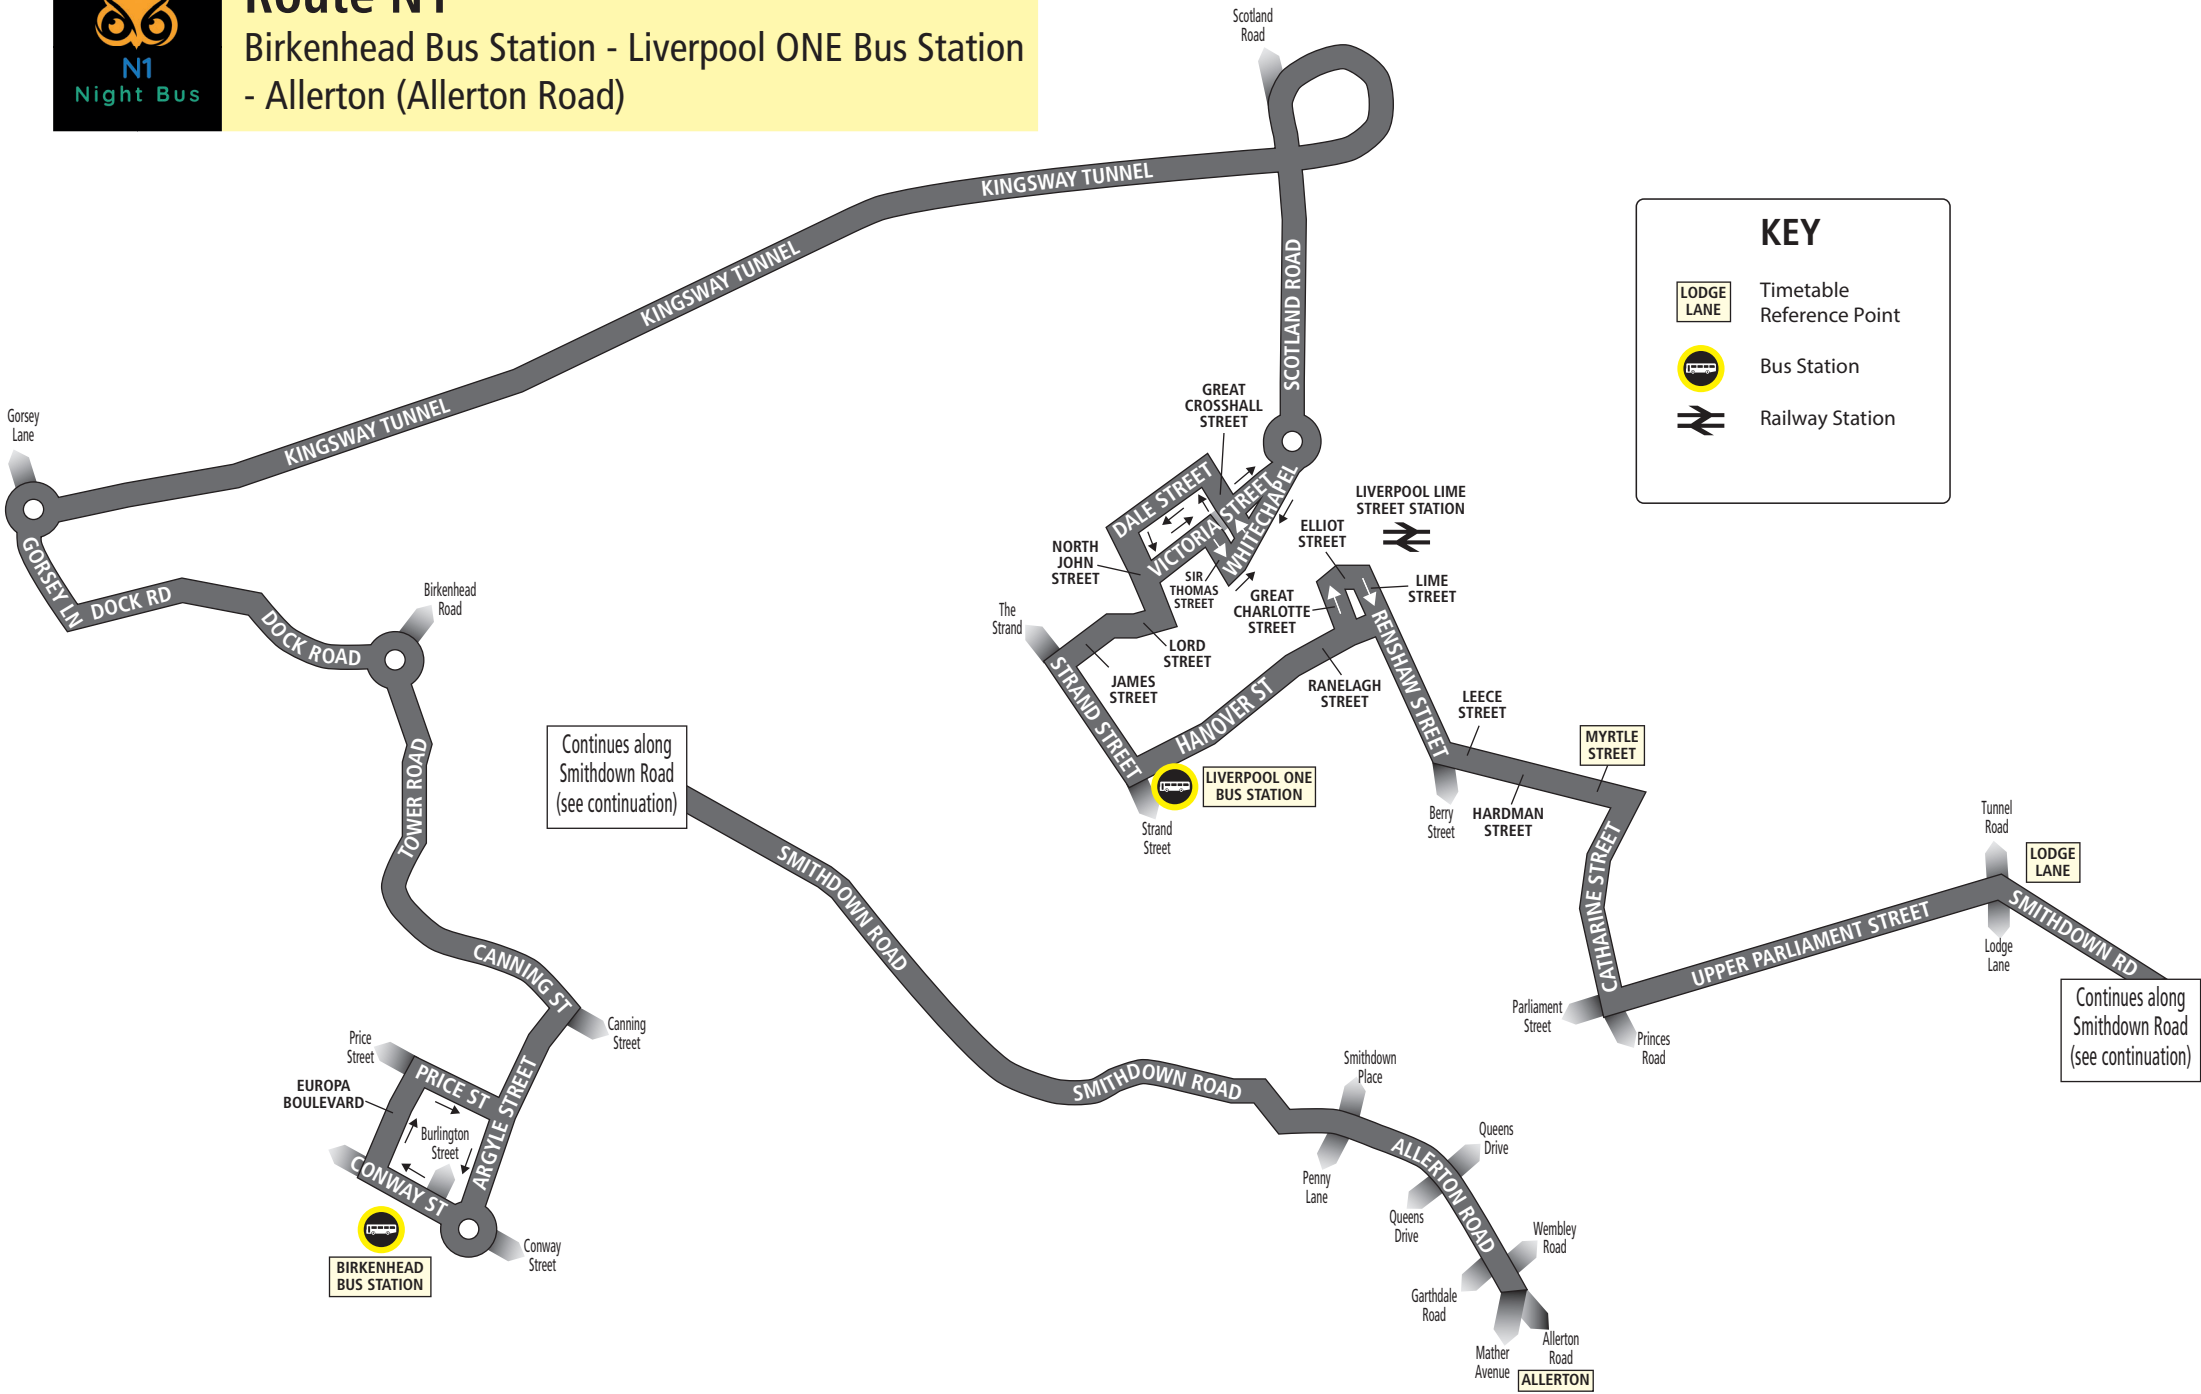

**N1****Birkenhead Bus Station - Liverpool ONE Bus Station
- Allerton (Allerton Road)****Stagecoach**

Route N1 between Birkenhead Bus Station and Allerton: from BIRKENHEAD BUS STATION (CONWAY STREET, BURLINGTON STREET) via Conway Street, Europa Boulevard, Tower Road, Dock Road, Gorsey Lane, Kingsway Tunnel, Scotland Road, Byrom Street, Whitechapel, Crosshall Street, North John Street, Lord Street, Strand Street, Liverpool ONE Bus Station, Hanover Street, Ranelagh Street, Renshaw Street, Leece Street, Hardman Street, Myrtle Street, Catharine Street, Upper Parliament Street, Smithdown Road, Allerton Road to ALLERTON ROAD, WEMBLEY ROAD.

Thursday night/Friday mornings to Saturday night/Sunday mornings only

Birkenhead Bus Station Stand 11, Conway Street	-	0100	0200	0300	0400	0500
Liverpool Whitechapel	-	0120	0220	0320	0420	0520
Liverpool ONE Bus Station Stand 9	0030	0130	0230	0330	0430	0530
Myrtle Street, Sugnall Street	0040	0140	0240	0340	0440	-
Smithdown Road, Lodge Lane	0045	0145	0245	0345	0445	-
Allerton Allerton Road, Wembley Road	0055	0155	0255	0355	0455	-

**N1****Allerton (Allerton Road) - Liverpool ONE Bus Station
- Birkenhead Bus Station****Stagecoach**

Route N1 between Allerton and Birkenhead Bus Station: from ALLERTON ROAD, GARTHDALE ROAD via Allerton Road, Smithdown Road, Upper Parliament Street, Catharine Street, Myrtle Street, Hardman Street, Leece Street, Renshaw Street, Ranelagh Street, Hanover Street, Liverpool ONE Bus Station, Strand Street, James Street, Lord Street, North John Street, Victoria Street, Sir Thomas Street, Whitechapel, Crosshall Street, Victoria Street, Byrom Street, Scotland Road, Kingsway Tunnel, Gorsey Lane, Dock Road, Tower Road, Argyle Street, Conway Street, BIRKENHEAD BUS STATION (CONWAY STREET, BURLINGTON STREET).

Route N1

Birkenhead Bus Station - Liverpool ONE Bus Station - Allerton (Allerton Road)

KEY

- Timetable Reference Point
- Bus Station
- Railway Station