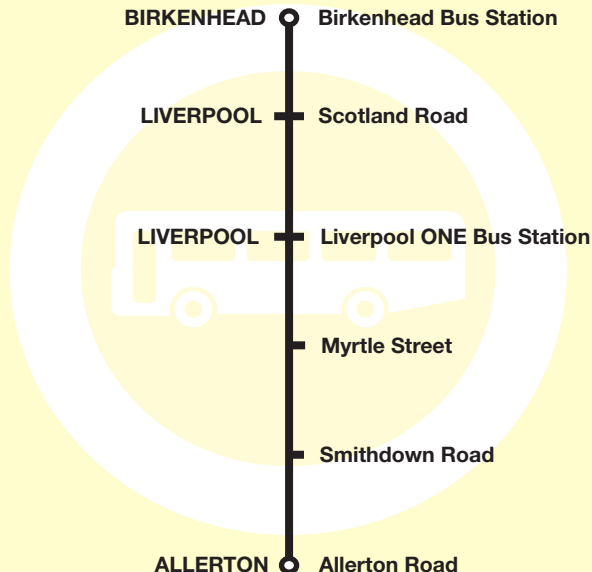

Bus timetable

N1

Birkenhead Bus Station - Allerton (Allerton Road)

This service is provided by Stagecoach

Over the Christmas period, this service will only operate on the dates shown below:

Thursday night 18th / Friday morning 19th December

Friday night 19th / Saturday morning 20th December

Saturday night 20th / Sunday morning 21st December

Saturday night 27th / Sunday morning 28th December

Saturday night 3rd / Sunday morning 4th January