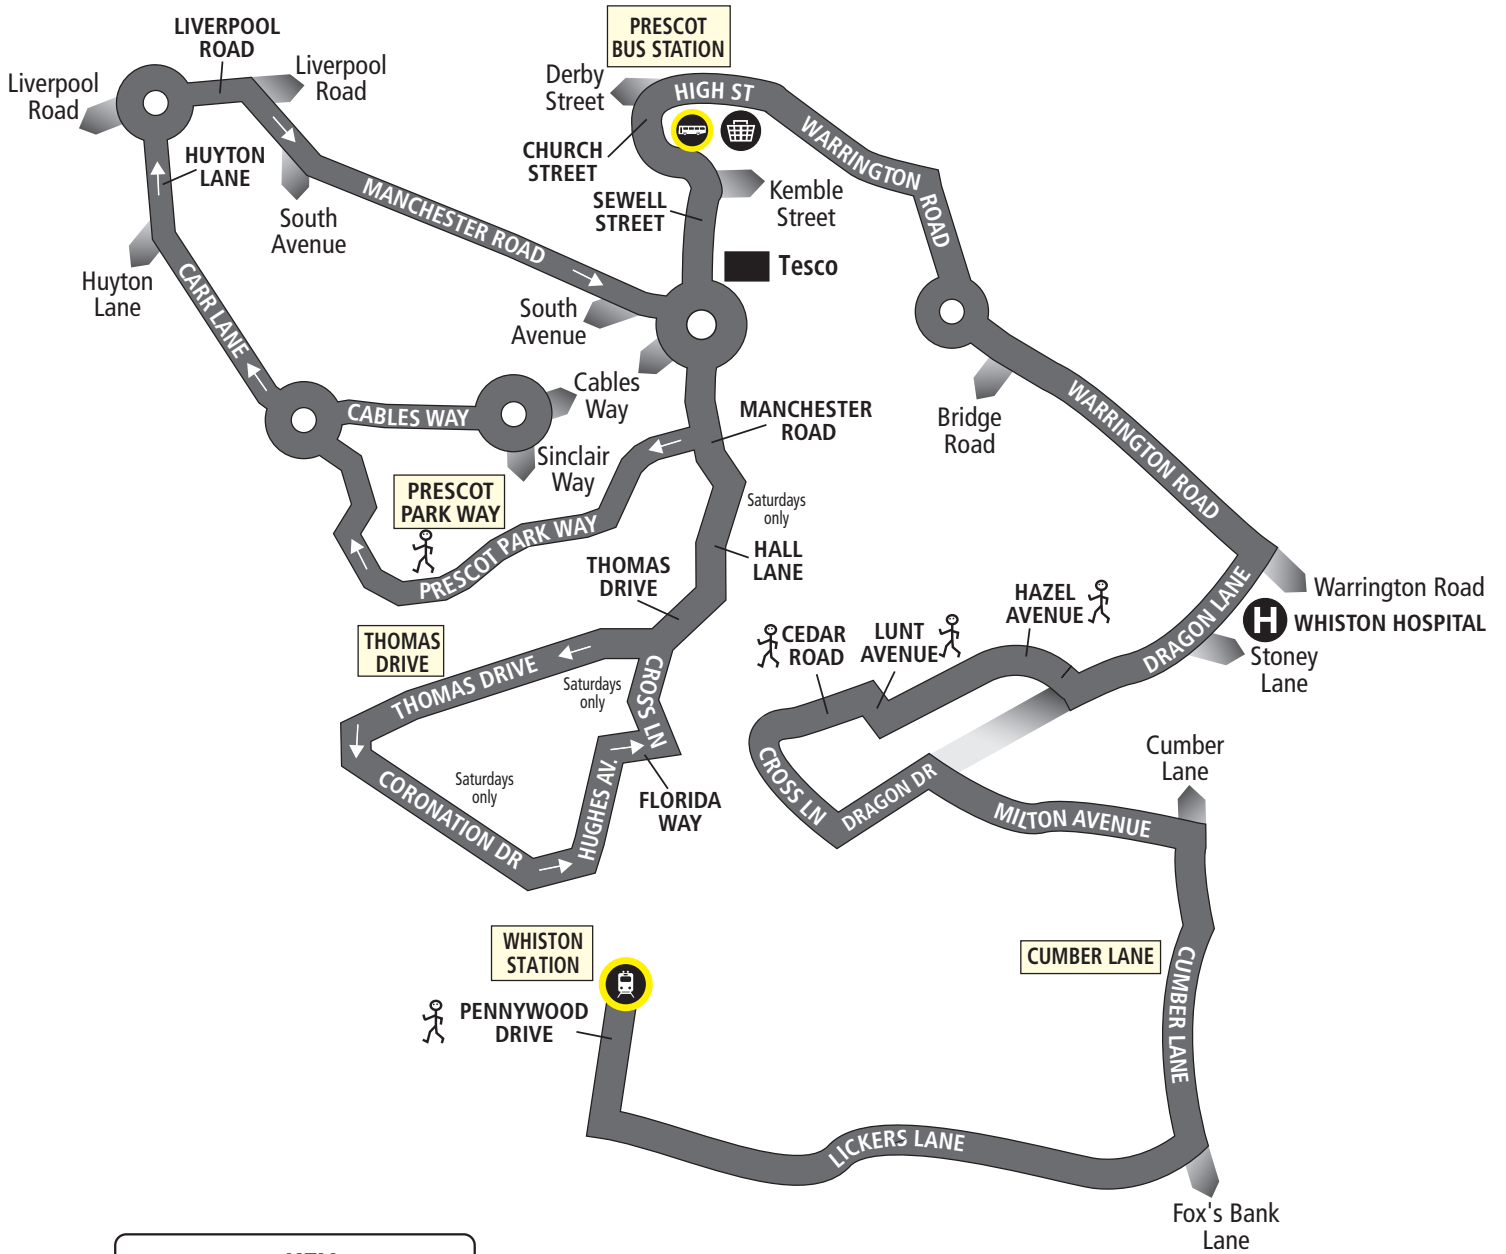

Route 99: Whiston station - Prescott circular

KEY	
	Timetable Reference Point
	Merseyrail Station
	Bus Station
	Hospital
	Shopping

'Hail and Ride'
Along Pennywood Drive, Cedar Road, Lunt Avenue, Hazel Avenue, Cables Way and Prescott Park Way, where there are no bus stops, you can 'Hail and Ride' Route 99. If you want to get on the bus please give a clear signal to the bus driver. If you want to get off the bus please tell the driver in good time. Bus drivers will only stop the bus where they think it is safe to do so, so please don't wait near junctions, crossings or bends in the road.