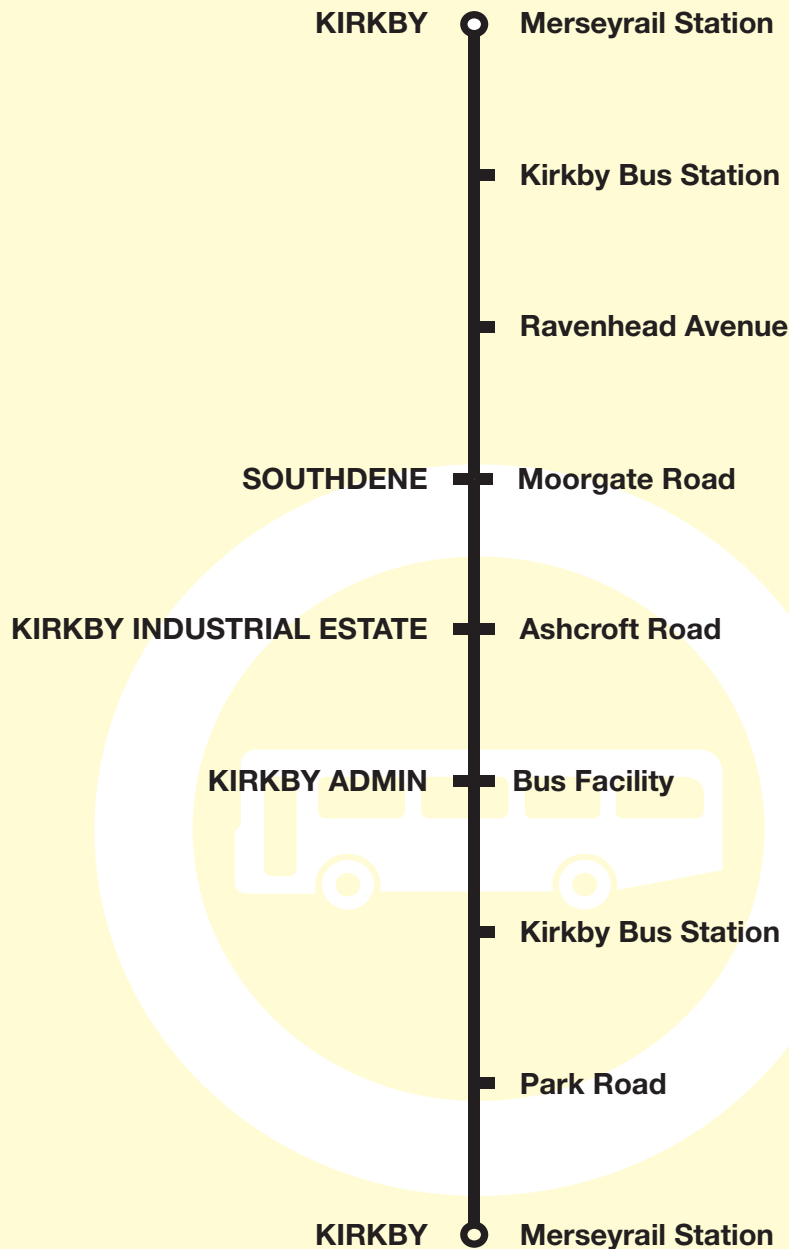

Valid from 19 July 2021

Bus timetable

97, 97A, 98, 98A

Kirkby circulars

These services are provided by Stagecoach

What's changed?

Some times are altered along the routes (by up to 2 minutes earlier).

Any comments about this service?

Route 98: from KIRKBY MERSEYRAIL STATION CAR PARK via Kirkby Row, Cherryfield Drive, Kirkby Bus Station, Cherryfield Drive, Webster Drive, County Road, Broad Lane, Gaywood Avenue, Peatwood Avenue, Bewley Drive, Shirdley Avenue, Ravenhead Avenue, Rockford Avenue, Cawthorne Avenue, Bracknell Avenue, Bewley Drive, Cherryfield Drive, Kirkby Bus Station, Cherryfield Drive, Kirkby Row, James Holt Avenue, Mercer Avenue, Oatlands Road, Richard Hesketh Drive, Sidney Powell Avenue, Kirkby Row to KIRKBY MERSEYRAIL STATION CAR PARK.