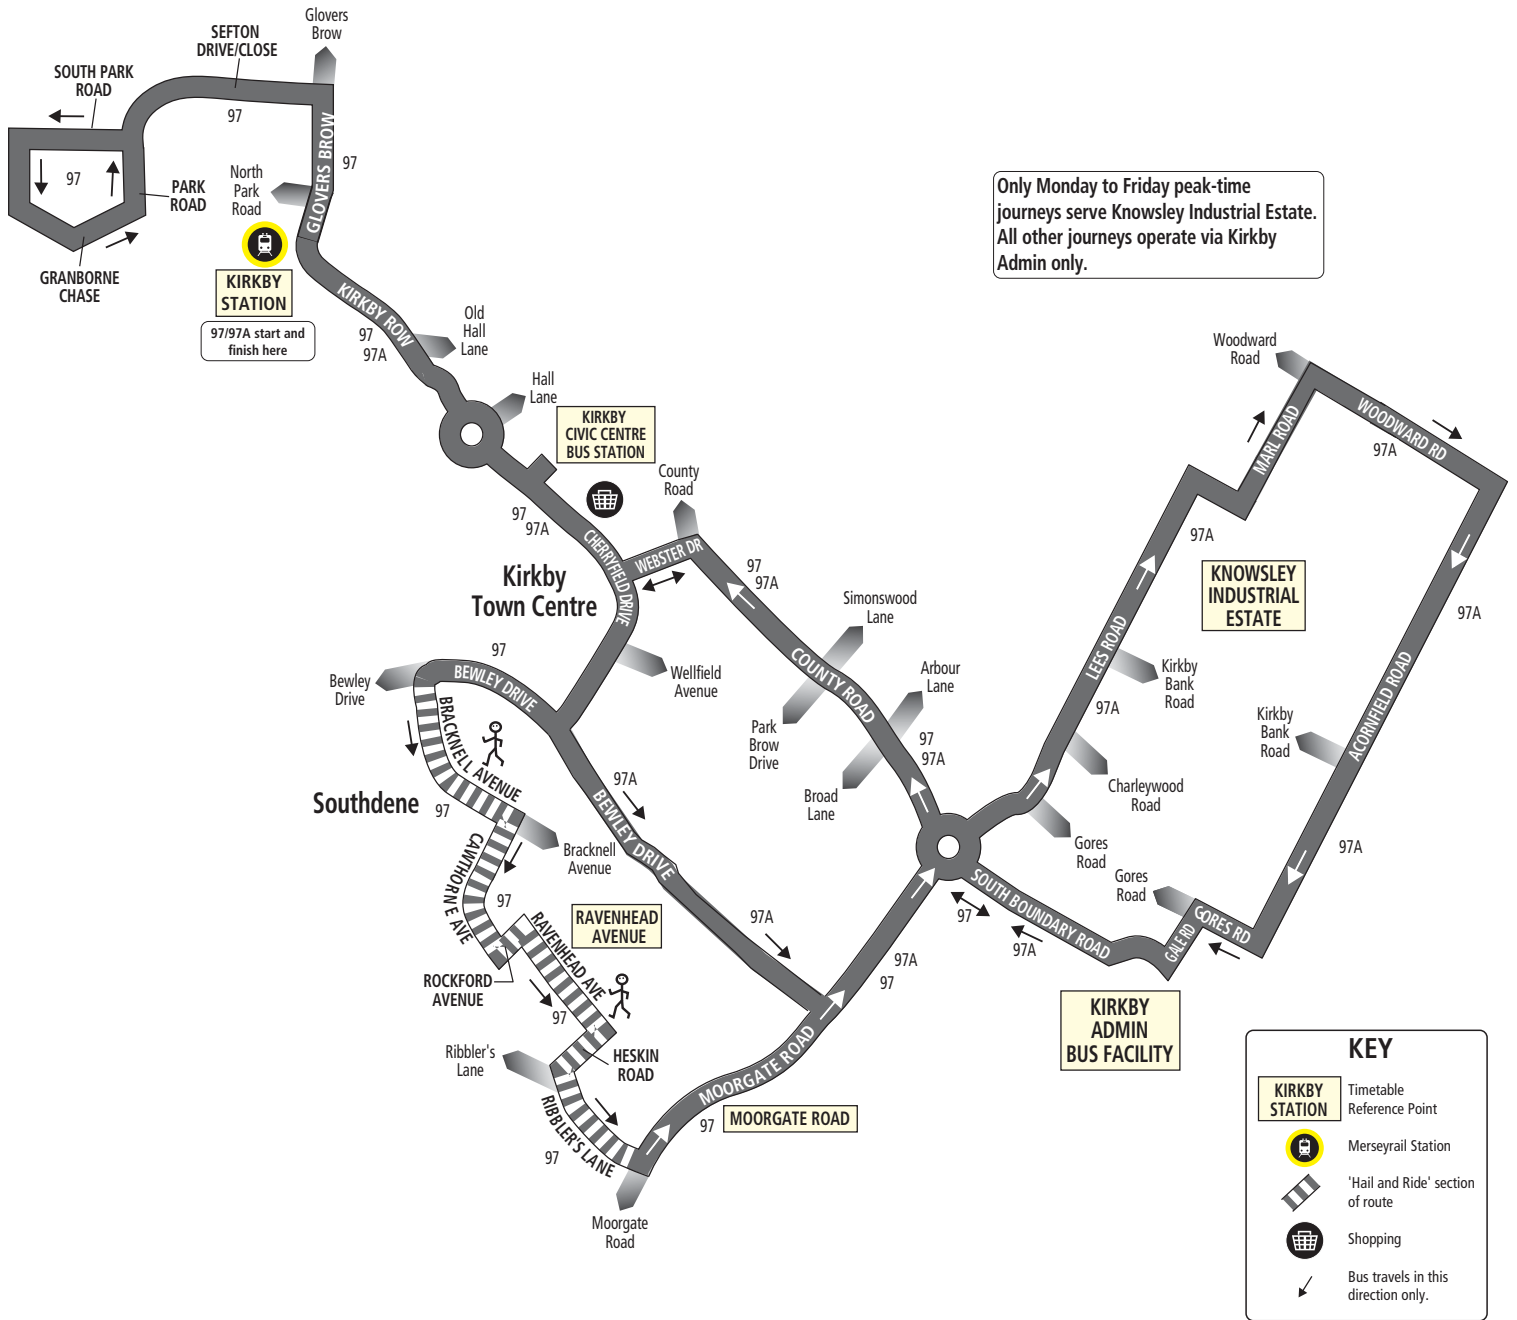

Route 98: from KIRKBY MERSEYRAIL STATION CAR PARK via Kirkby Row, Cherryfield Drive, Kirkby Bus Station, Cherryfield Drive, Webster Drive, County Road, Broad Lane, Gaywood Avenue, Peatwood Avenue, Bewley Drive, Shirdley Avenue, Ravenhead Avenue, Rockford Avenue, Cawthorne Avenue, Bracknell Avenue, Bewley Drive, Cherryfield Drive, Kirkby Bus Station, Cherryfield Drive, Kirkby Row, James Holt Avenue, Mercer Avenue, Oatlands Road, Richard Hesketh Drive, Sidney Powell Avenue, Kirkby Row to KIRKBY MERSEYRAIL STATION CAR PARK.

98

Kirkby circular

Stagecoach

Saturdays

Kirkby Merseyrail station		0835	0905	0935		05	35		1705
Kirkby Bus Station		0838	0908	0938	then at	08	38		1708
Kirkby Industrial Estate Ashcroft Road		↓	↓	↓	these	↓	↓		↓
Southdene Broad Lane, Gaywood Green		0843	0913	0943	mins	13	43	until	1713
Ravenhead Avenue		0846	0916	0946	past	16	46		1716
Kirkby Bus Station		0854	0924	0954	each	24	54		1724
Mercer Avenue, Fernhurst Road		0858	0928	0958	hour	28	58		1728
Kirkby Merseyrail station		0903	0933	1003		33	03		1733

Sundays - No Service

Route 97 and 97A: Kirkby circulars

'Hail and Ride'

Along Bracknell Avenue, Cawthorne Avenue, Rockford Avenue, Ravenhead Avenue, Shirdley Avenue and Ribblers Lane, where there are no bus stops, you can 'Hail and Ride' Route 97. If you want to get on the bus please give a clear signal to the bus driver. If you want to get off the bus please tell the driver in good time. Bus drivers will only stop the bus where they think it is safe to do so, so please don't wait near junctions, crossings or bends in the road.