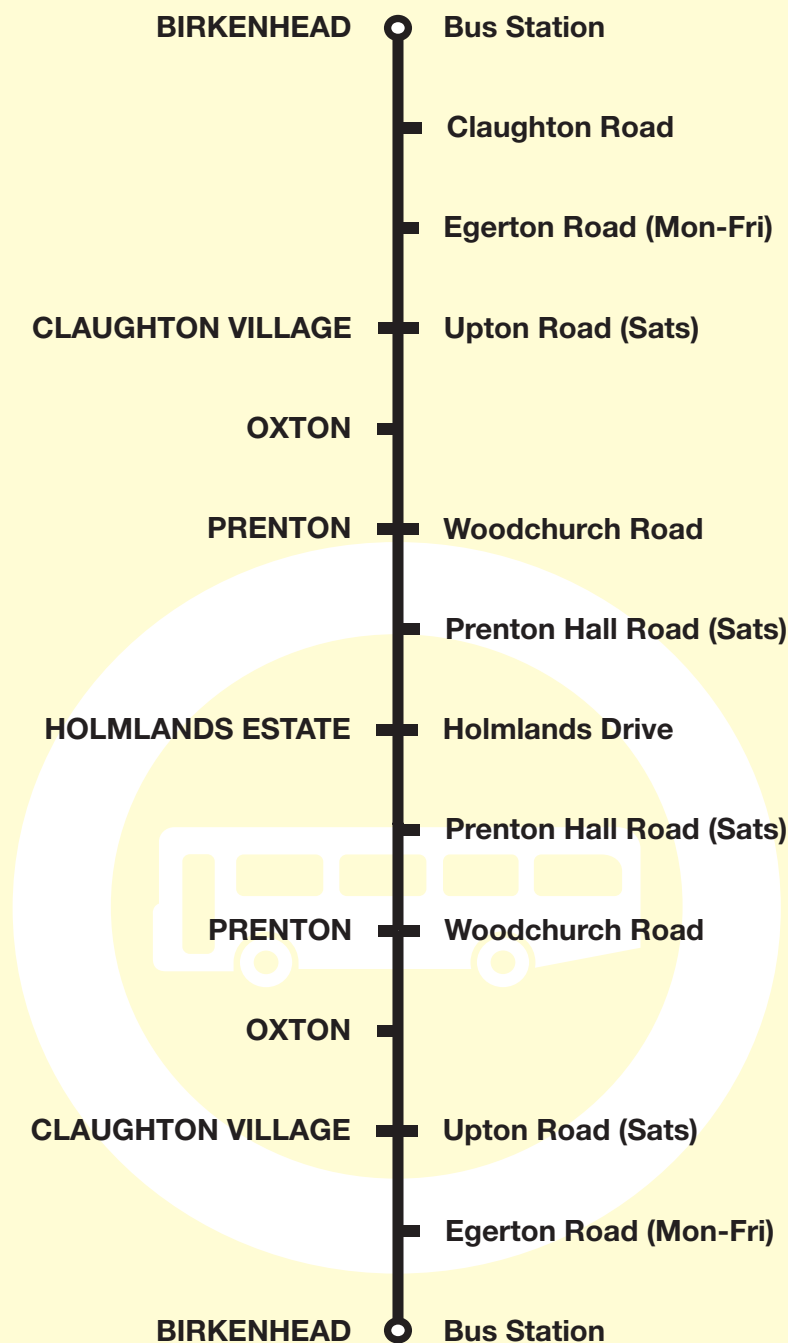

Valid from 30 August 2020

Bus timetable

91 Birkenhead - Holmlands Estate circular

This service is provided by Merseytravel

What's changed?

Service returns to the pre-Covid timetable.

Any comments about this service?

Stagecoach

Route: from BIRKENHEAD BUS STATION via Claughton Road, Exmouth Street, Oxton Road, Balls Road, Palm Grove, Egerton Road, Tollemache Road, Ashburton Road, Bidston Road, Village Road, Rose Mount, Storeton Road, Woodchurch Road, Holmlands Drive, Prestbury Avenue, Holmlands Drive, Woodchurch Road, Storeton Road, Rose Mount, Village Road, Bidston Road, Ashburton Road, Tollemache Road, Egerton Road, Palm Grove, Balls Road, Oxton Road, Exmouth Street, Claughton Road to BIRKENHEAD (HEMINGFORD STREET).

The **0742** journey runs as the above route and then continues via Conway Street, Argyle Street, Hamilton Square, Hamilton Street (for Hamilton Square Station), to WOODSIDE INTERCHANGE.

The service should operate on a **'HAIL and RIDE'** basis along the roads underlined above. If you want to get on the bus along these roads please give a clear signal to the bus driver. If you want to get off the bus please tell the driver in good time. Bus drivers will only stop the bus where they think it is safe to do so, therefore please don't wait near junctions, crossings or bends in the road.