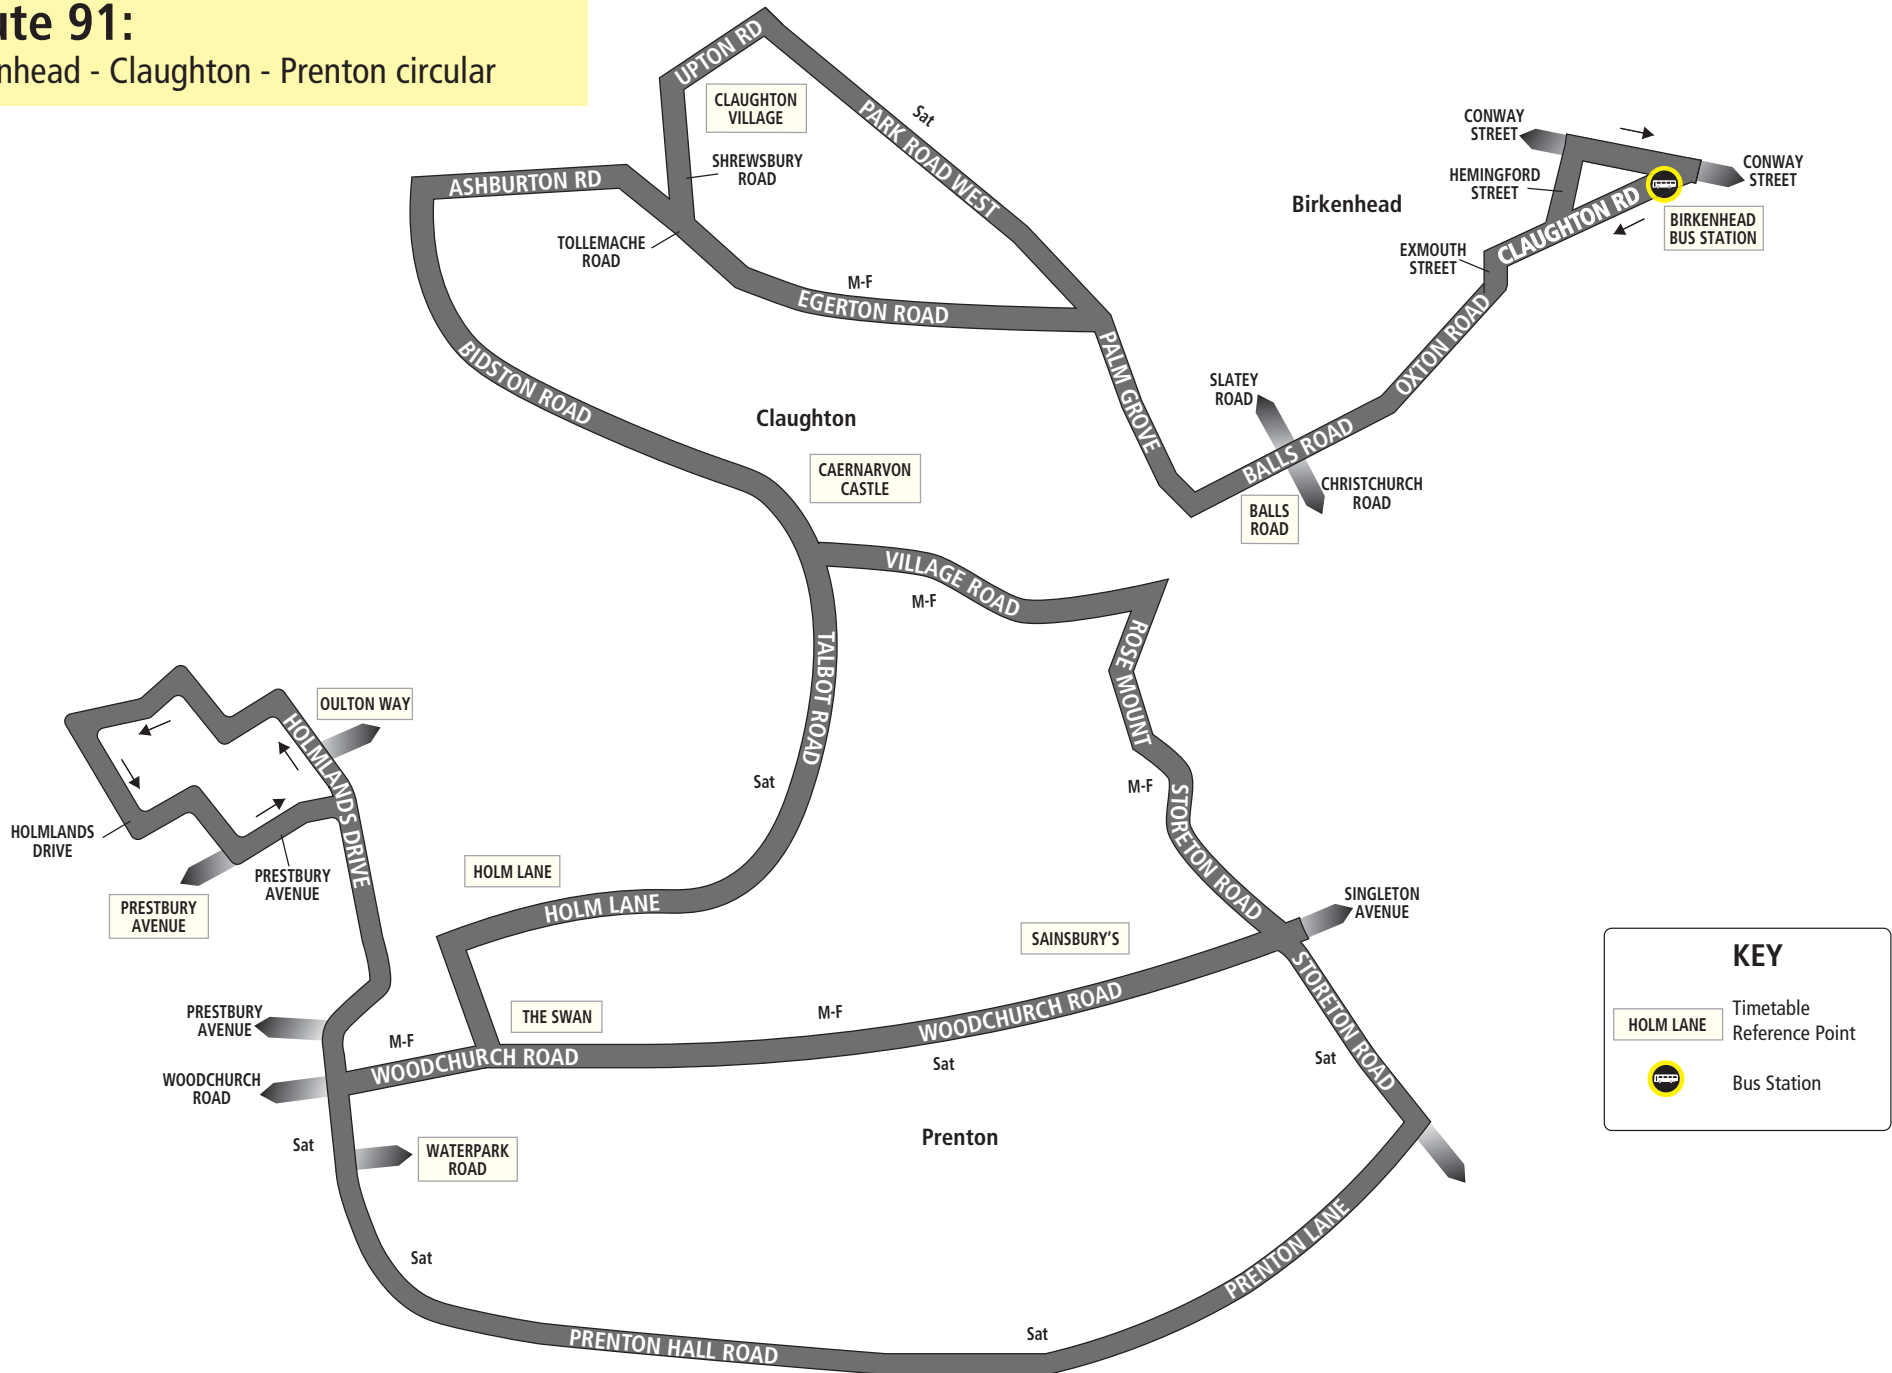

Stagecoach

Route: from BIRKENHEAD BUS STATION via Claughton Road, Exmouth Street, Oxton Road, Balls Road, Palm Grove, Egerton Road, Tollemache Road, Ashburton Road, Bidston Road, Village Road, Rose Mount, Storeton Road, Woodchurch Road, Holmlands Drive, Prestbury Avenue, Holmlands Drive, Woodchurch Road, Storeton Road, Rose Mount, Village Road, Bidston Road, Ashburton Road, Tollemache Road, Egerton Road, Palm Grove, Balls Road, Oxton Road, Exmouth Street, Claughton Road to BIRKENHEAD (HEMINGFORD STREET).

The **0742** journey runs as the above route and then continues via Conway Street, Argyle Street, Hamilton Square, Hamilton Street (for Hamilton Square Station), to WOODSIDE INTERCHANGE.

The service should operate on a **'HAIL and RIDE'** basis along the roads underlined above. If you want to get on the bus along these roads please give a clear signal to the bus driver. If you want to get off the bus please tell the driver in good time. Bus drivers will only stop the bus where they think it is safe to do so, therefore please don't wait near junctions, crossings or bends in the road.

then
at
these
mins
past
each
hour

Code used on this page:

- Merseytravel Bus Service operated by A2B Travel

Sundays and bank holidays - no service

Route 91:

Birkenhead - Claughton - Prenton circular

KEY

-  Timetable Reference Point
-  Bus Station