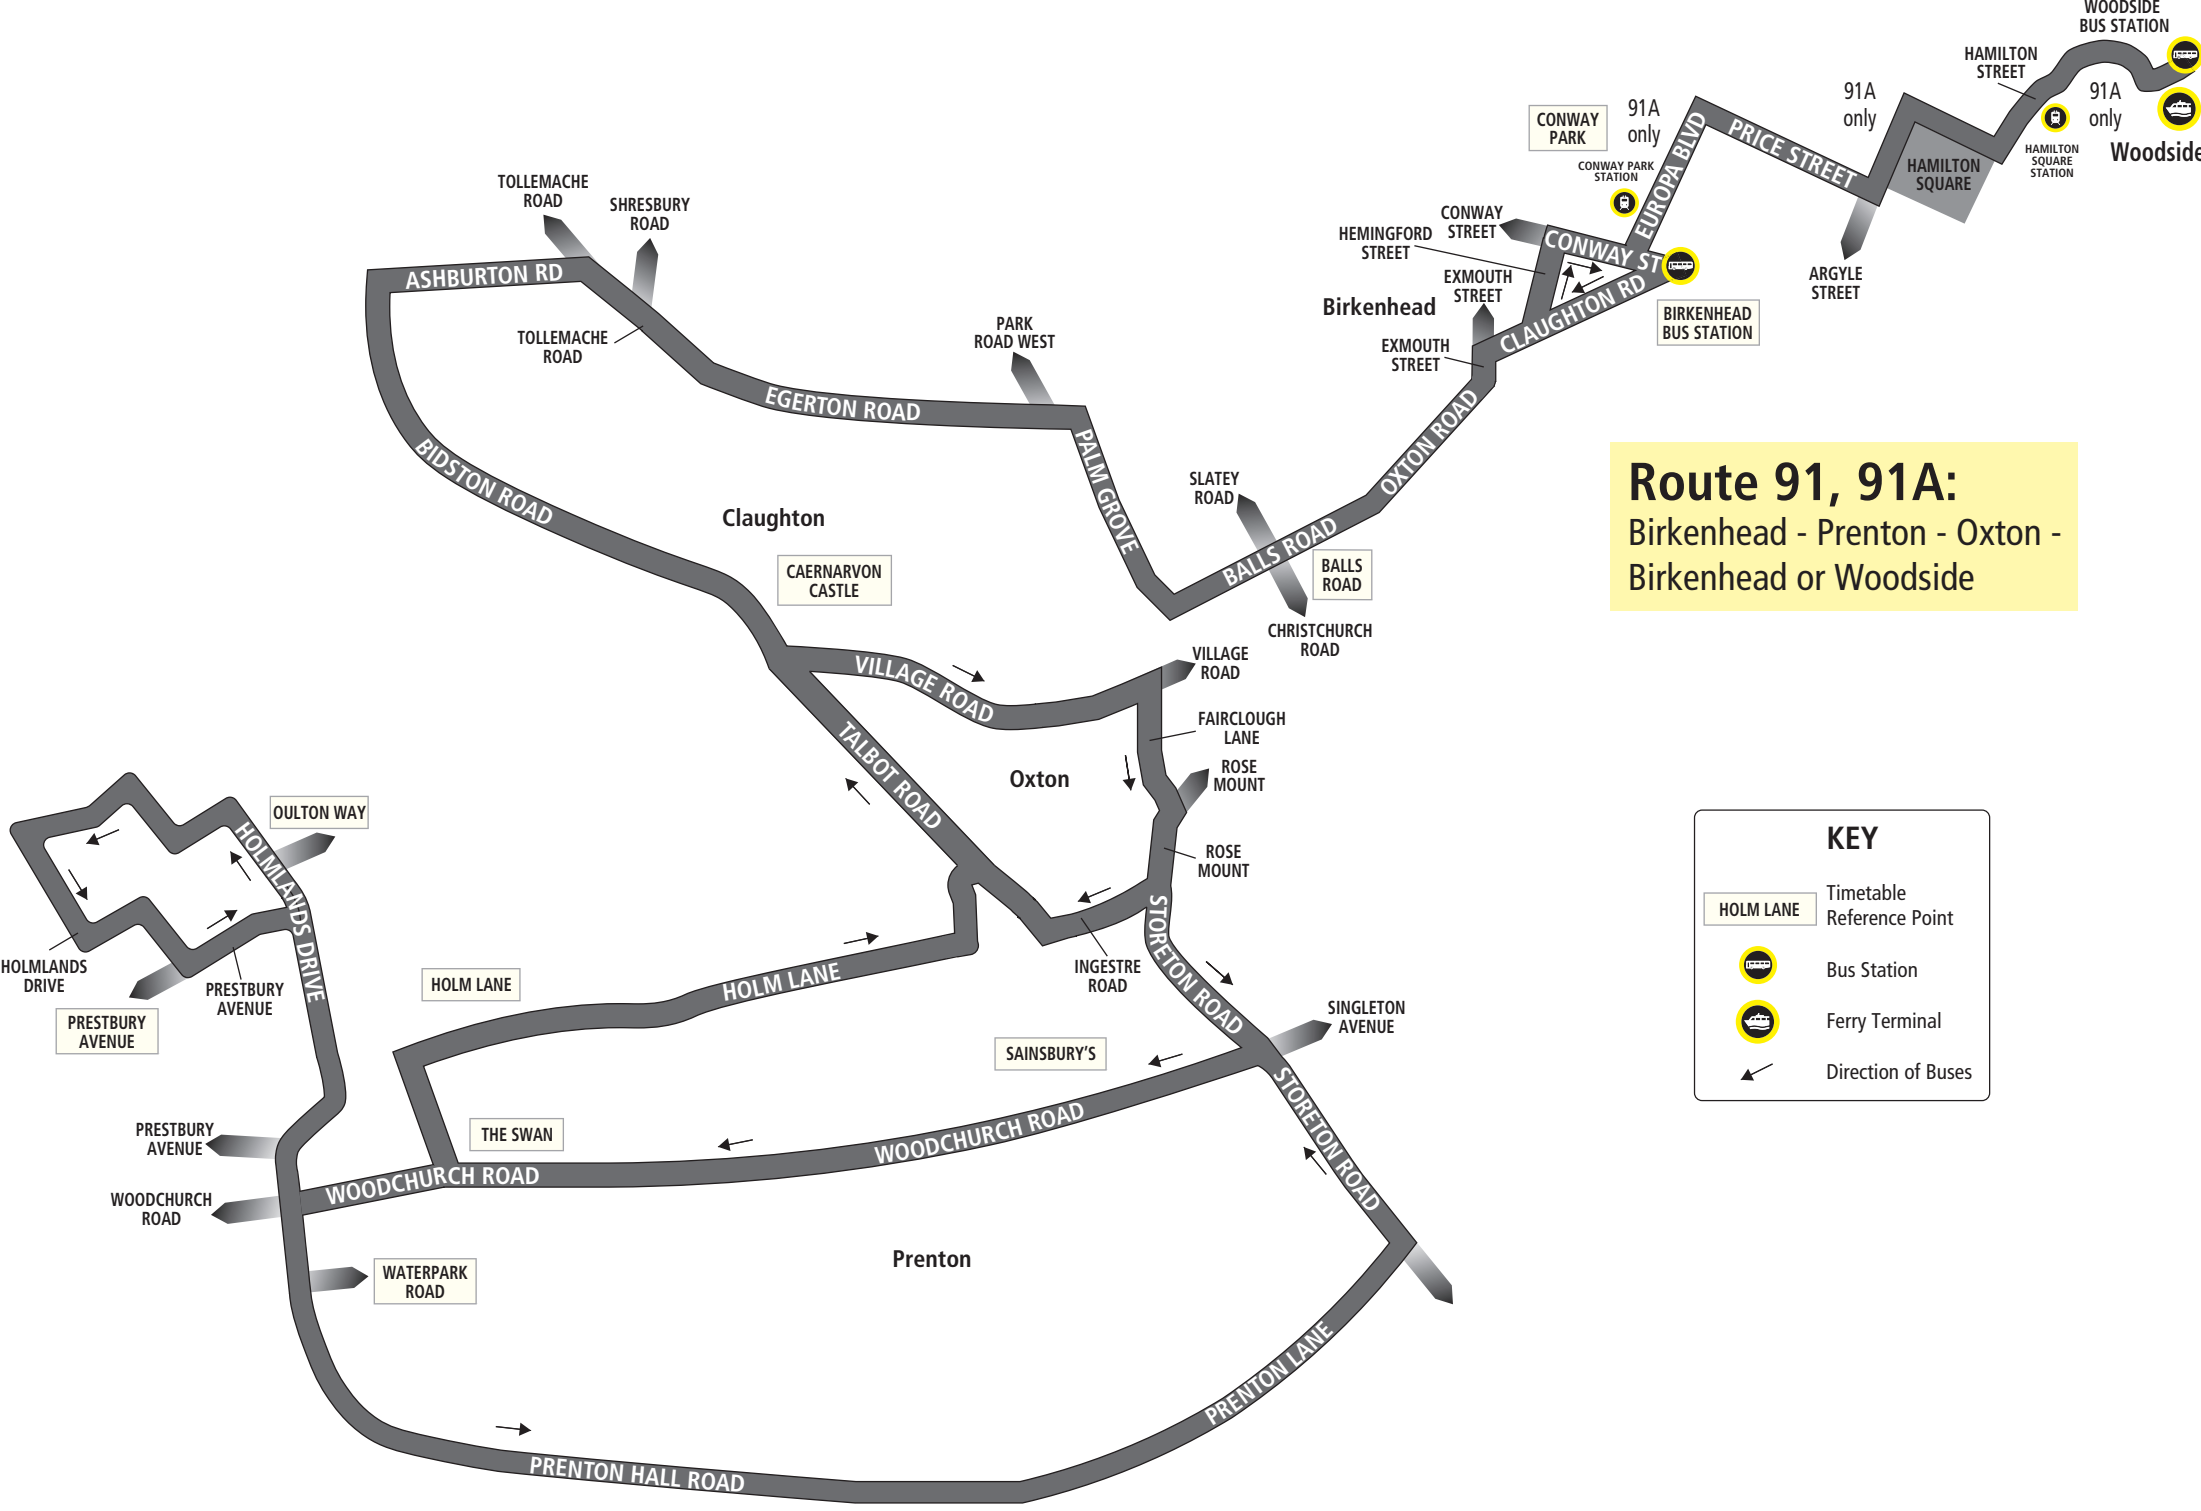

Route 91: from BIRKENHEAD BUS STATION via Claughton Road, Exmouth Street, Oxton Road, Balls Road, Palm Grove, Park Road West, Egerton Road, Tollemache Road, Ashburton Road, Bidston Road, Village Road, Fairclough Lane, Rose Mount, Storeton Road, Woodchurch Road, Holmlands Drive, Prestbury Avenue, Holmlands Drive, Prenton Hall Road, Prenton Lane, Storeton Road, Woodchurch Road, Holm Lane, Talbot Road, Village Road, Fairclough Lane, Rose Mount, Ingestre Road, Mill Hill, Talbot Road, Bidston Road, Ashburton Road, Tollemache Road, Egerton Road, Park Road West, Palm Grove, Balls Road, Oxton Road, Exmouth Street, Claughton Road, Hemingford Street, Conway Street to BIRKENHEAD BUS STATION.

Route 91A: The **0740** journey runs as the above route to Conway Street and then continues via Europa Boulevard, Price Street, Hamilton Square, Hamilton Street (for Hamilton Square Station), Chester Street and Hamilton Street to WOODSIDE INTERCHANGE.

Codes used on this page:

- Merseytravel Bus Service operated by A2B Travel

NS - Does not operate on Saturdays

Sundays and bank holidays - no service

Route 91, 91A:
 Birkenhead - Prenton - Oxton -
 Birkenhead or Woodside

KEY

- HOLM LANE Timetable Reference Point
- Bus Station
- Ferry Terminal
- Direction of Buses