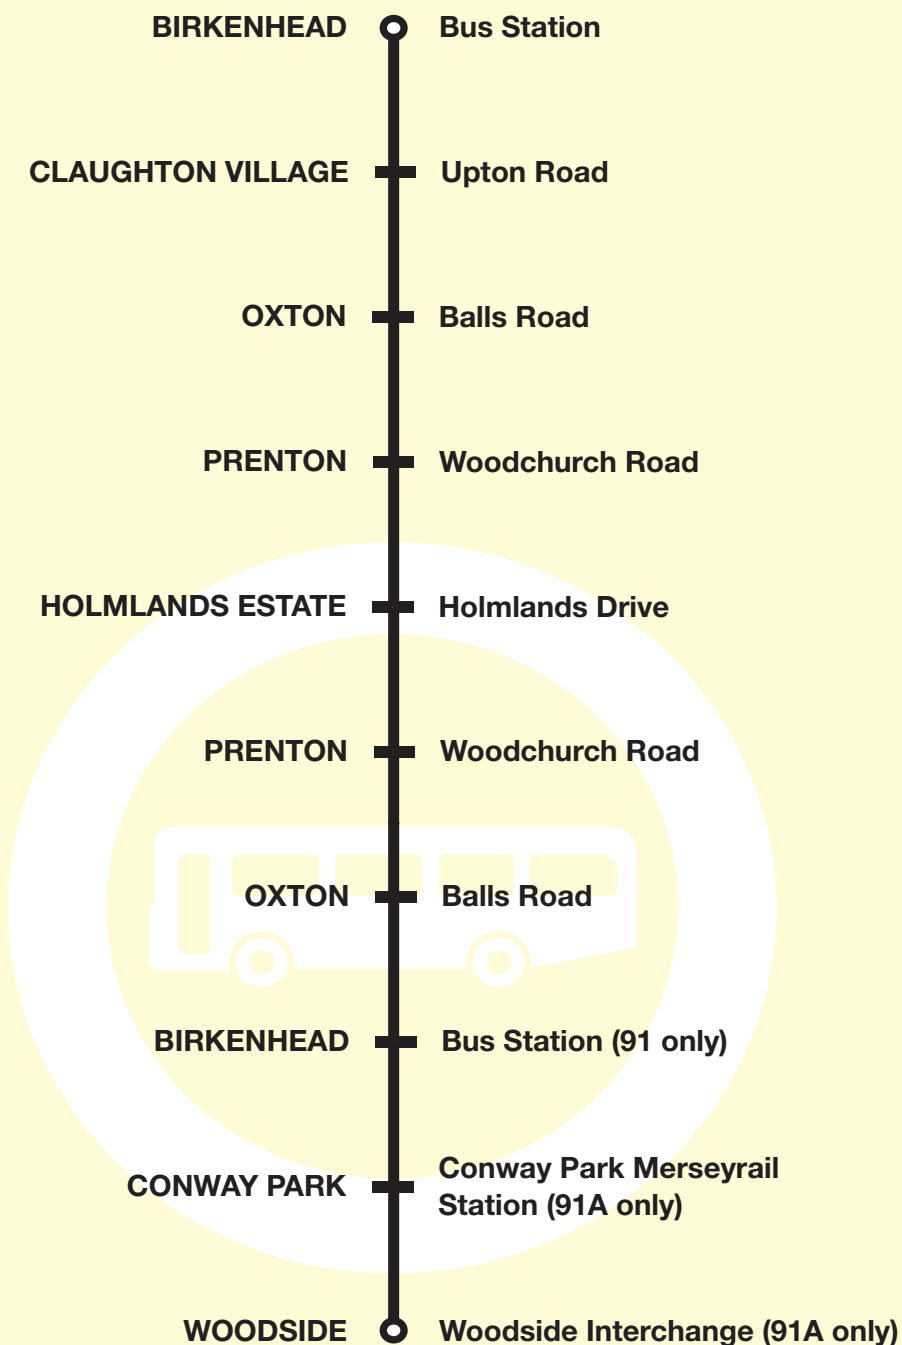

Valid from **18 January 2026**

Bus timetable

91, 91A Birkenhead - Holmlands - Birkenhead or Woodside via Oxton and Prenton

This service is provided by Merseytravel

What's changed?

Journeys now return to serving Hemingford Street, instead of continuing along Exmouth Street, towards Birkenhead Bus Station.
Times are unchanged.

Route 91: from BIRKENHEAD BUS STATION via Claughton Road, Exmouth Street, Oxton Road, Balls Road, Palm Grove, Park Road West, Egerton Road, Tollemache Road, Ashburton Road, Bidston Road, Village Road, Fairclough Lane, Rose Mount, Storeton Road, Woodchurch Road, Holmlands Drive, Prestbury Avenue, Holmlands Drive, Prenton Hall Road, Prenton Lane, Storeton Road, Woodchurch Road, Holm Lane, Talbot Road, Village Road, Fairclough Lane, Rose Mount, Ingestre Road, Mill Hill, Talbot Road, Bidston Road, Ashburton Road, Tollemache Road, Egerton Road, Park Road West, Palm Grove, Balls Road, Oxton Road, Exmouth Street, Claughton Road, Hemingford Street, Conway Street to BIRKENHEAD BUS STATION.

Route 91A: The **0740** journey runs as the above route to Conway Street and then continues via Europa Boulevard, Price Street, Hamilton Square, Hamilton Street (for Hamilton Square Station), Chester Street and Hamilton Street to WOODSIDE INTERCHANGE.

KEY

- HOLM LANE Timetable Reference Point
- Bus Station
- Ferry Terminal
- Direction of Buses