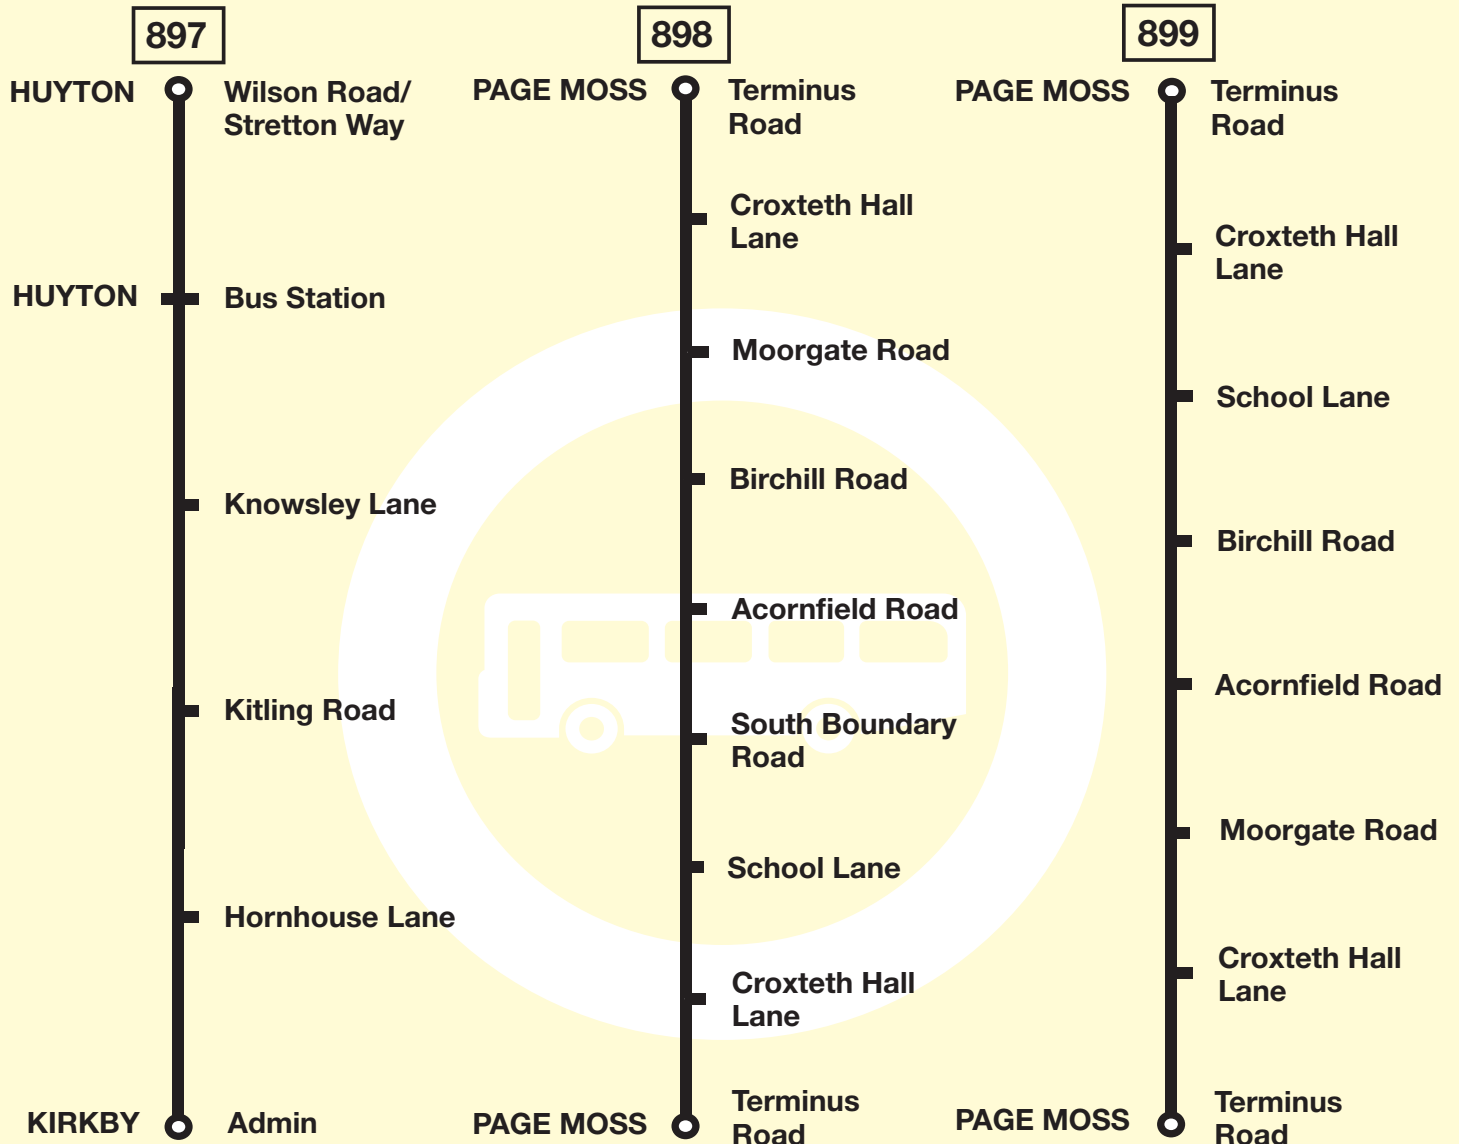

What's changed?

Route 897: No change.

Route 898: No change

Route 899: The 1510 journey is re-timed along the route.

Any comments about this service?

If you've got any comments or suggestions about the services shown in this timetable, please contact the bus company who runs the service: