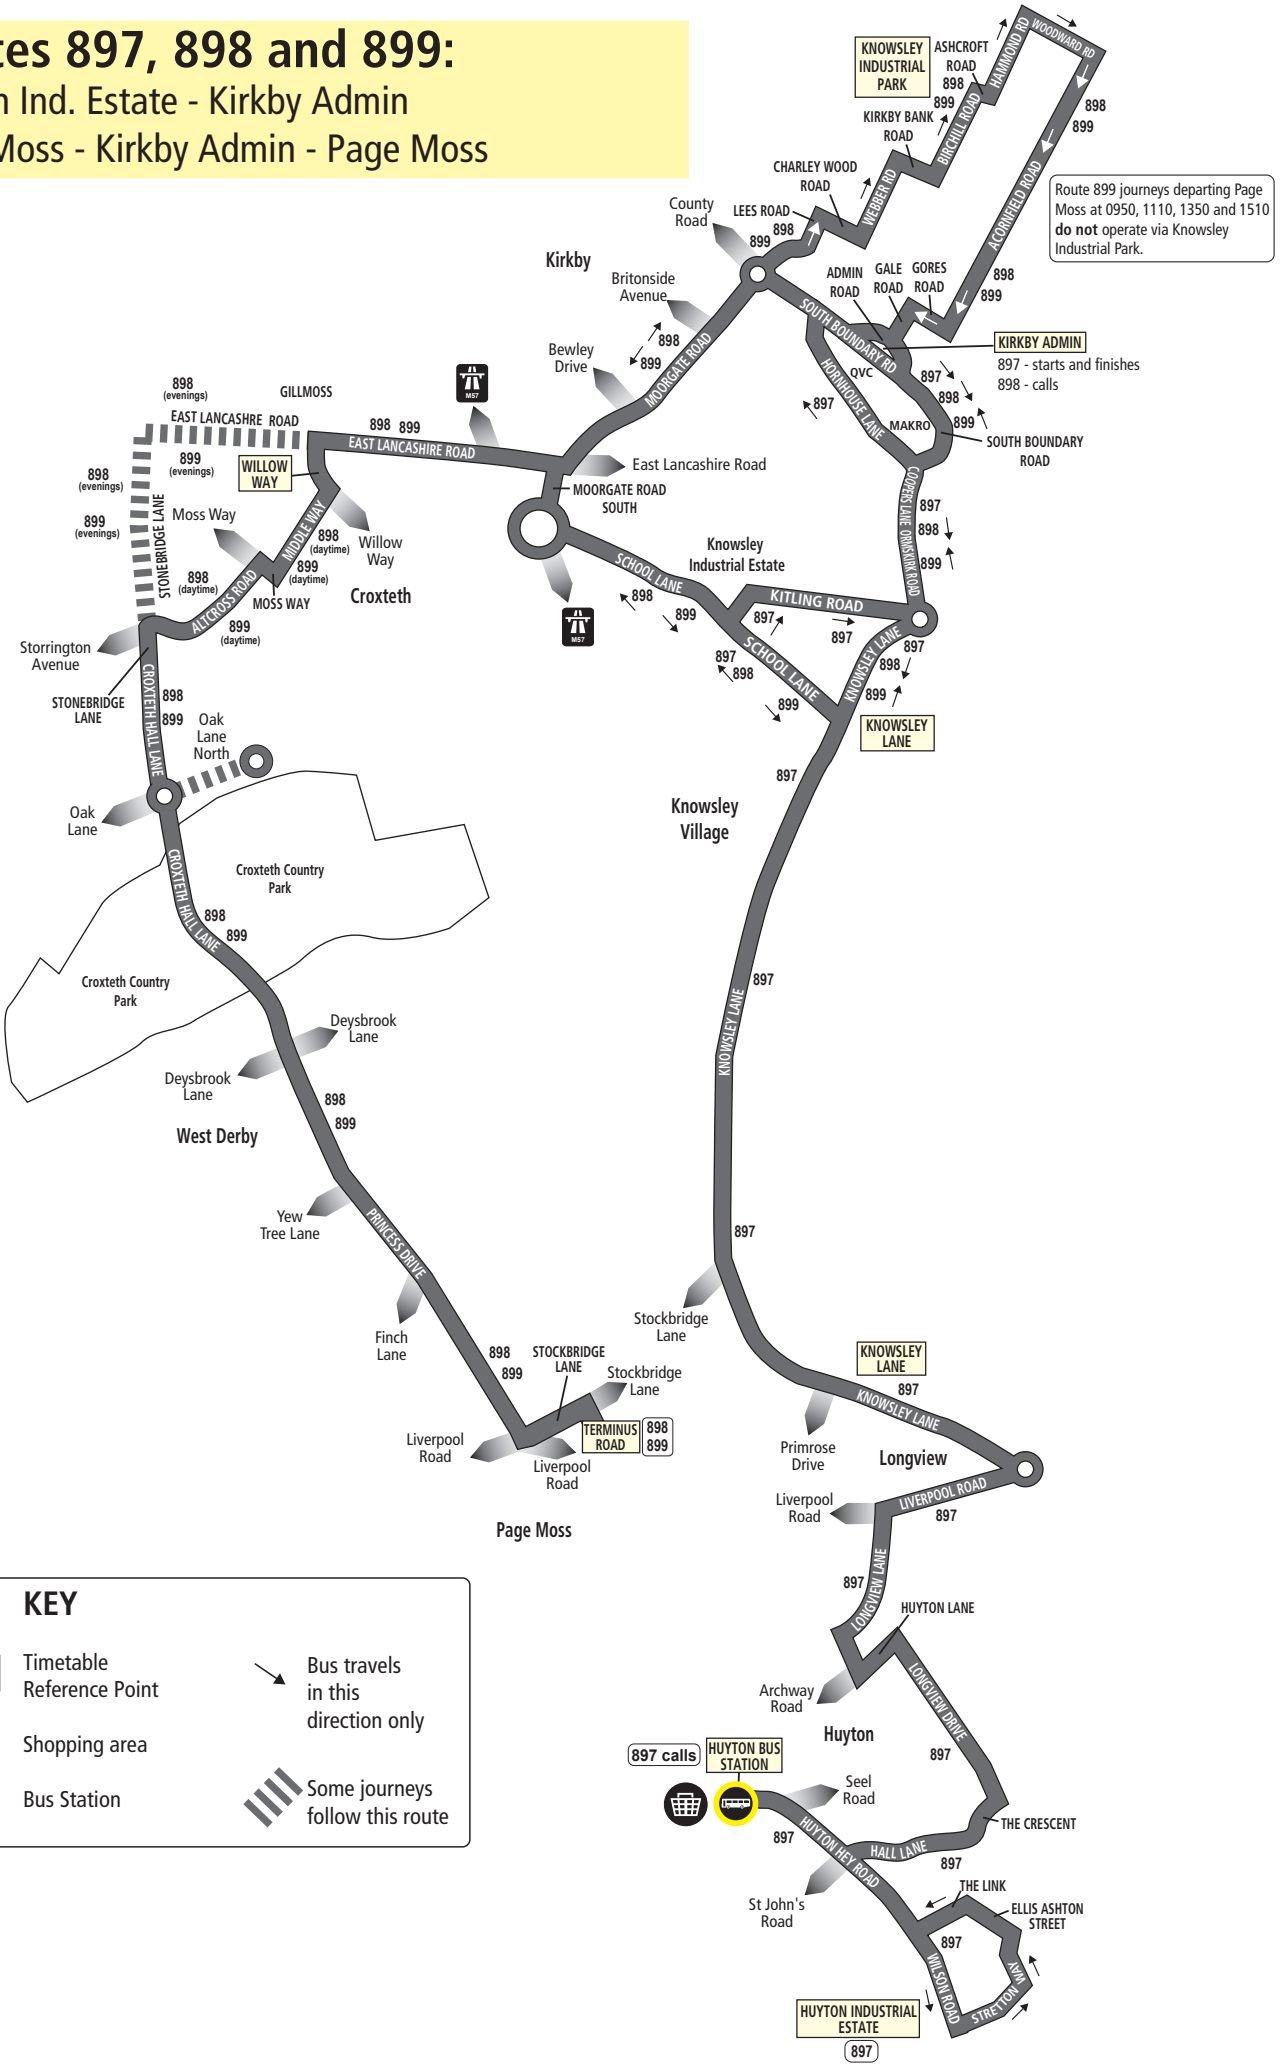

Routes 897, 898 and 899: Huyton Ind. Estate - Kirkby Admin Page Moss - Kirkby Admin - Page Moss

KEY

	Timetable Reference Point		Bus travels in this direction only
	Shopping area		Some journeys follow this route
	Bus Station