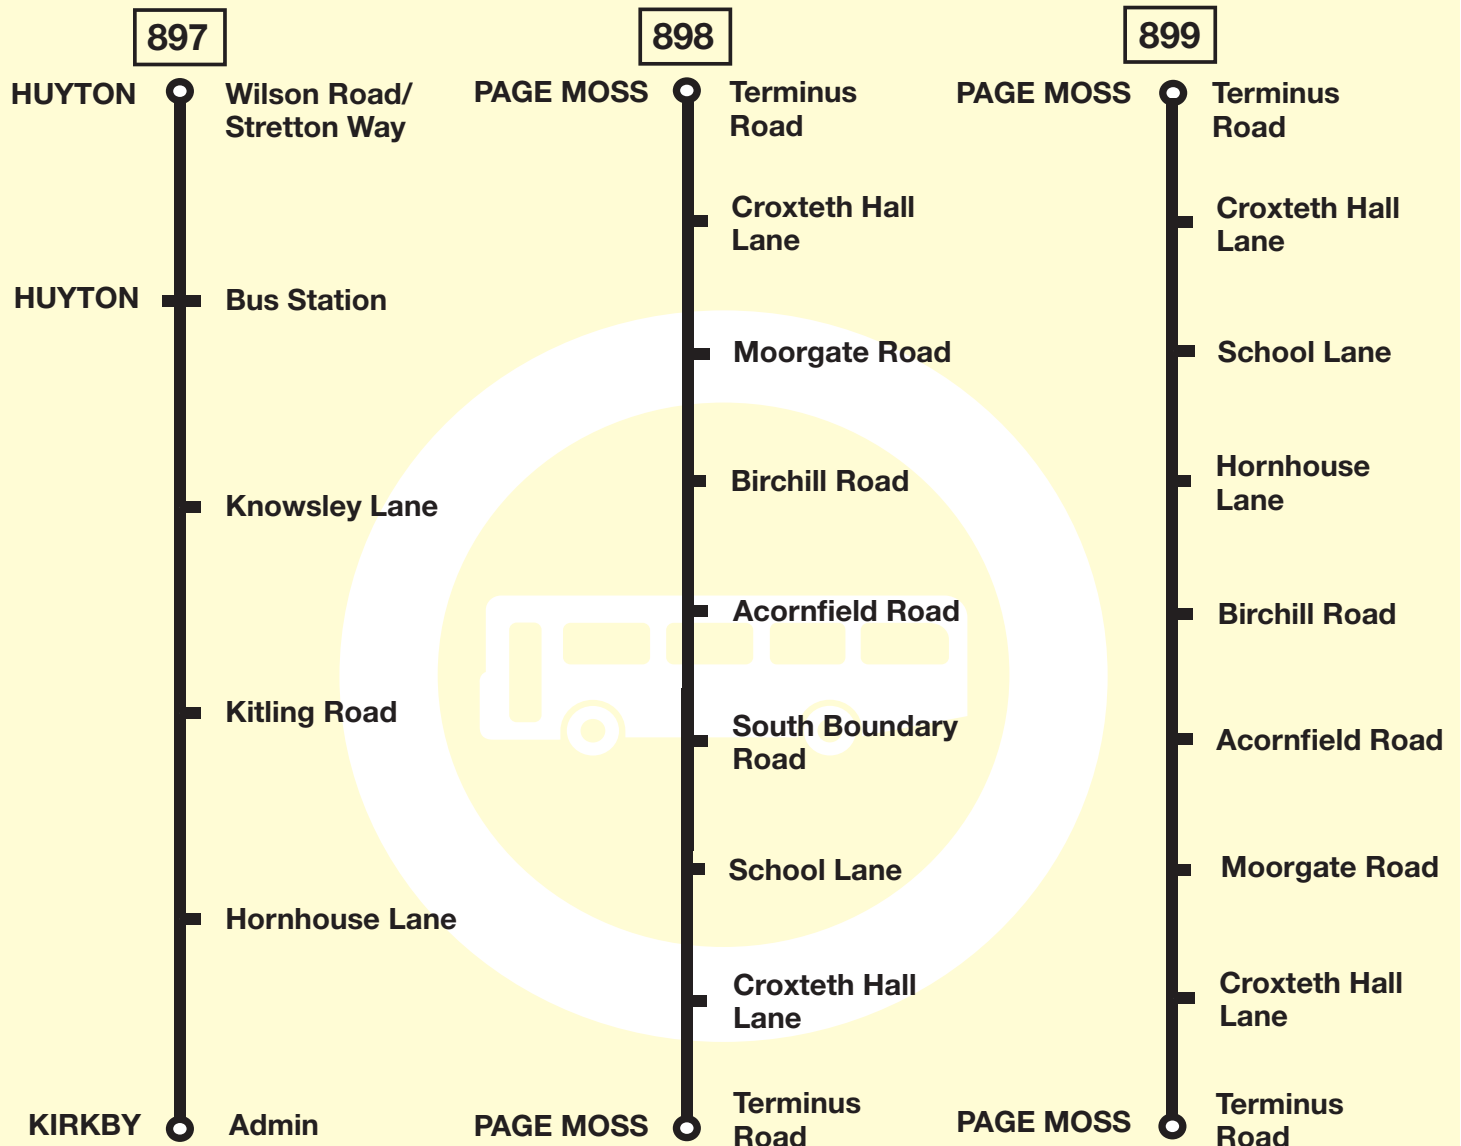

Bus timetable

897 Huyton Industrial Estate - Kirkby Admin

898 Page Moss - Kirkby Admin circulars

899

These services are provided by HTL Buses and Merseytravel