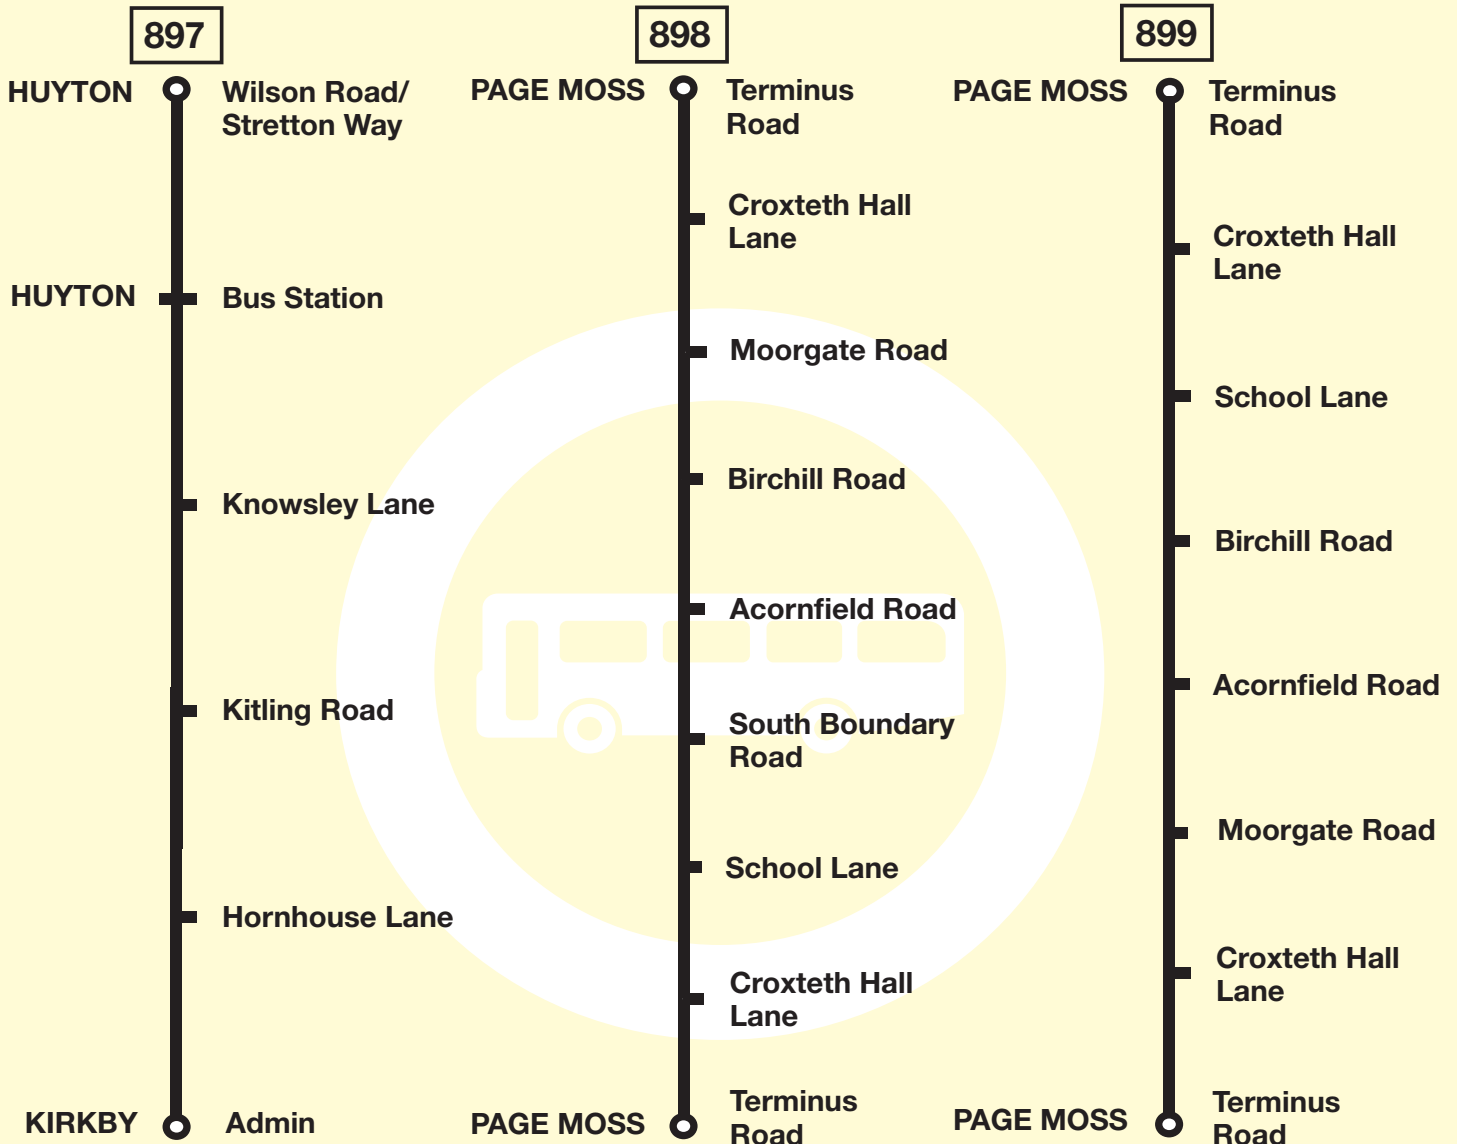

What's changed?

Route 897: No change.

Route 898: No change

Route 899: The 0950, 1110, 1350 and 1510 journeys no longer serve Sugar Lane, Frederick Lunt Avenue or Tithebarn Road. Instead turning left from School Lane into Knowsley Lane. Times are changed along the route for these journeys.

KEY

- Timetable Reference Point
- Shopping area
- Bus Station
- Bus travels in this direction only
- Some journeys follow this route