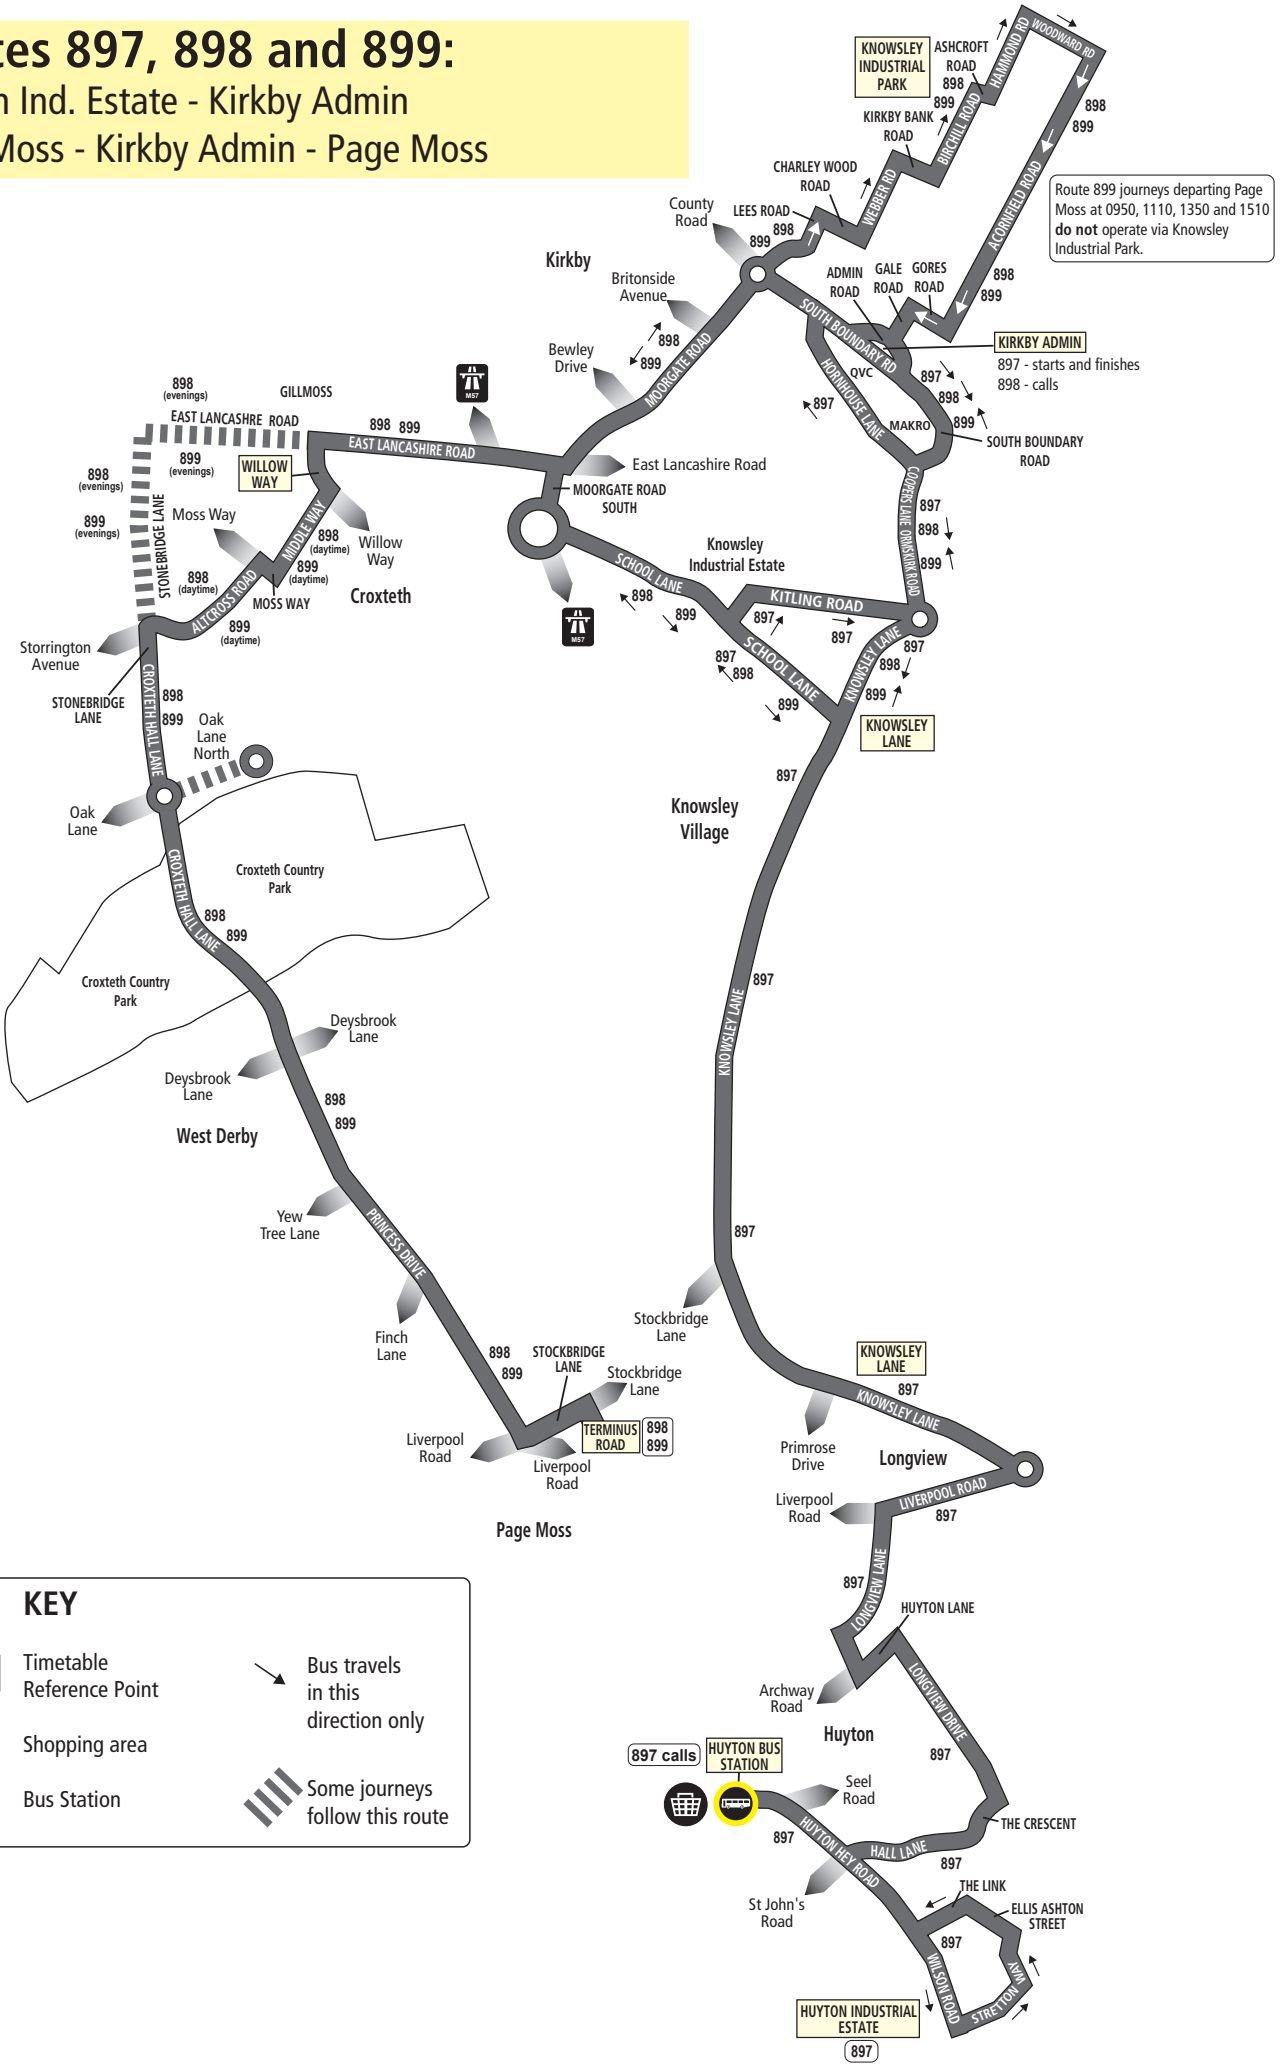

Routes 897, 898 and 899: Huyton Ind. Estate - Kirkby Admin Page Moss - Kirkby Admin - Page Moss

Route 899 journeys departing Page Moss at 0950, 1110, 1350 and 1510 do not operate via Knowsley Industrial Park.

KEY

- Timetable Reference Point
- Shopping area
- Bus Station
- Bus travels in this direction only
- Some journeys follow this route