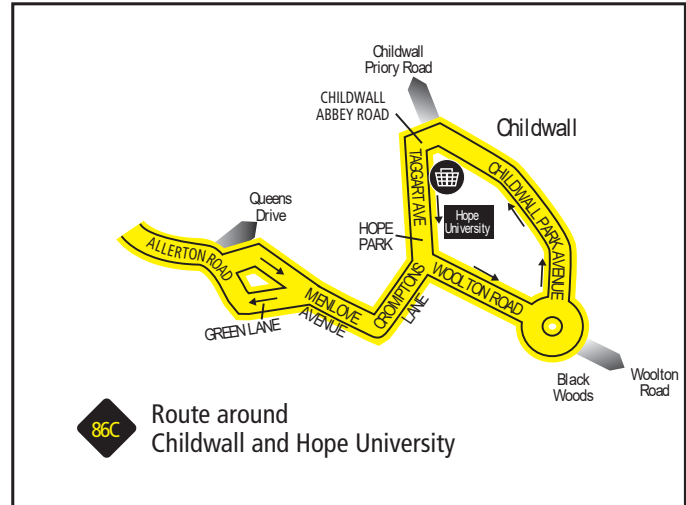

Continued on Next Page

The Arriva and Stagecoach Day and Weekly joint ticketing agreement applies between Liverpool ONE Bus Station and Allerton Road on Stagecoach Route 86C

**86C****Liverpool - Childwall - Liverpool****Stagecoach****Saturdays continued**

Note: many journeys are timed to arrive at Allerton Road a 1-3 minutes before the departure time given.

The Arriva and Stagecoach Day and Weekly joint ticketing agreement applies between Liverpool ONE Bus Station and Allerton Road on Stagecoach Route 86C.

Sundays and bank holidays - No Service

Map

86

86A

86C

See the inset map for the route within Liverpool city centre

See the inset map for this section of Route 86C

Day or Weekly Arriva and Stagecoach tickets
If you travel in this section of Route 86C, you must have a Day or Weekly ticket issued by Stagecoach.

86C Route around Childwall and Hope University

86 86A 86C Route in Liverpool city centre

Day or Weekly Arriva and Stagecoach tickets
The joint ticketing agreement applies to all Route 86 and 86A buses between Liverpool ONE Bus Station and up to and including Liverpool South Parkway.