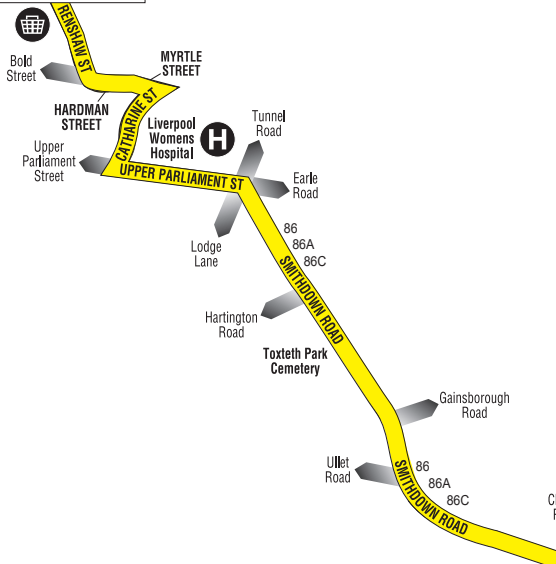

Continued on Next Page

The Arriva and Stagecoach Day and Weekly joint ticketing agreement applies between Liverpool ONE Bus Station and Allerton Road on Stagecoach Route 86C

**86C****Liverpool - Childwall - Liverpool****Stagecoach****Saturdays continued**

Note: many journeys are timed to arrive at Allerton Road a 1-3 minutes before the departure time given.

The Arriva and Stagecoach Day and Weekly joint ticketing agreement applies between Liverpool ONE Bus Station and Allerton Road on Stagecoach Route 86C.

Sundays and bank holidays - No Service

Map

86

86A

86C

See the inset map for the route within Liverpool city centre

See the inset map for this section of Route 86C

Day or Weekly Arriva and Stagecoach tickets
If you travel in this section of Route 86C, you must have a Day or Weekly ticket issued by Stagecoach.

86C Route around Childwall and Hope University

86 86A 86C Route in Liverpool city centre

Day or Weekly Arriva and Stagecoach tickets
The joint ticketing agreement applies to all Route 86 and 86A buses between Liverpool ONE Bus Station and up to and including Liverpool South Parkway.