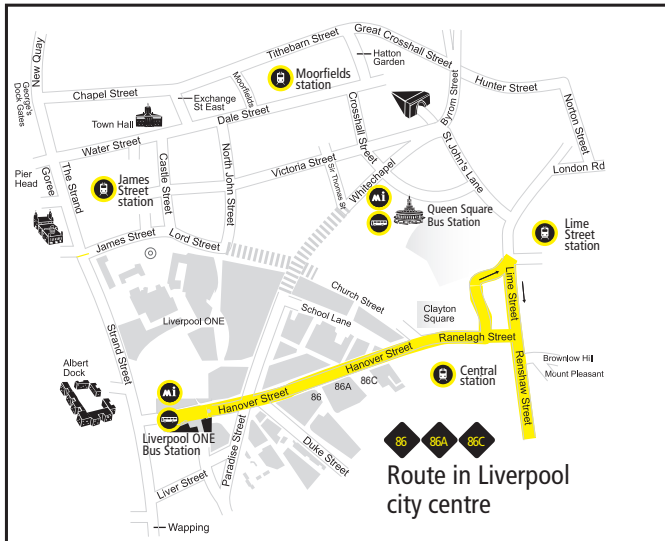

Continued on Next Page

The Arriva and Stagecoach Day and Weekly joint ticketing agreement applies between Liverpool ONE Bus Station and Allerton Road on Stagecoach Route 86C

**86C****Liverpool - Childwall - Liverpool****Stagecoach****Saturdays continued**

Note: many journeys are timed to arrive at Allerton Road a 1-3 minutes before the departure time given.

The Arriva and Stagecoach Day and Weekly joint ticketing agreement applies between Liverpool ONE Bus Station and Allerton Road on Stagecoach Route 86C.

Sundays and bank holidays - No Service

Map

86

86A

86C

See the inset map for the route within Liverpool city centre

See the inset map for this section of Route 86C

Day or Weekly Arriva and Stagecoach tickets
If you travel in this section of Route 86C, you must have a Day or Weekly ticket issued by Stagecoach.

86C Route around Childwall and Hope University

86 86A 86C Route in Liverpool city centre

Day or Weekly Arriva and Stagecoach tickets
The joint ticketing agreement applies to all Route 86 and 86A buses between Liverpool ONE Bus Station and up to and including Liverpool South Parkway.