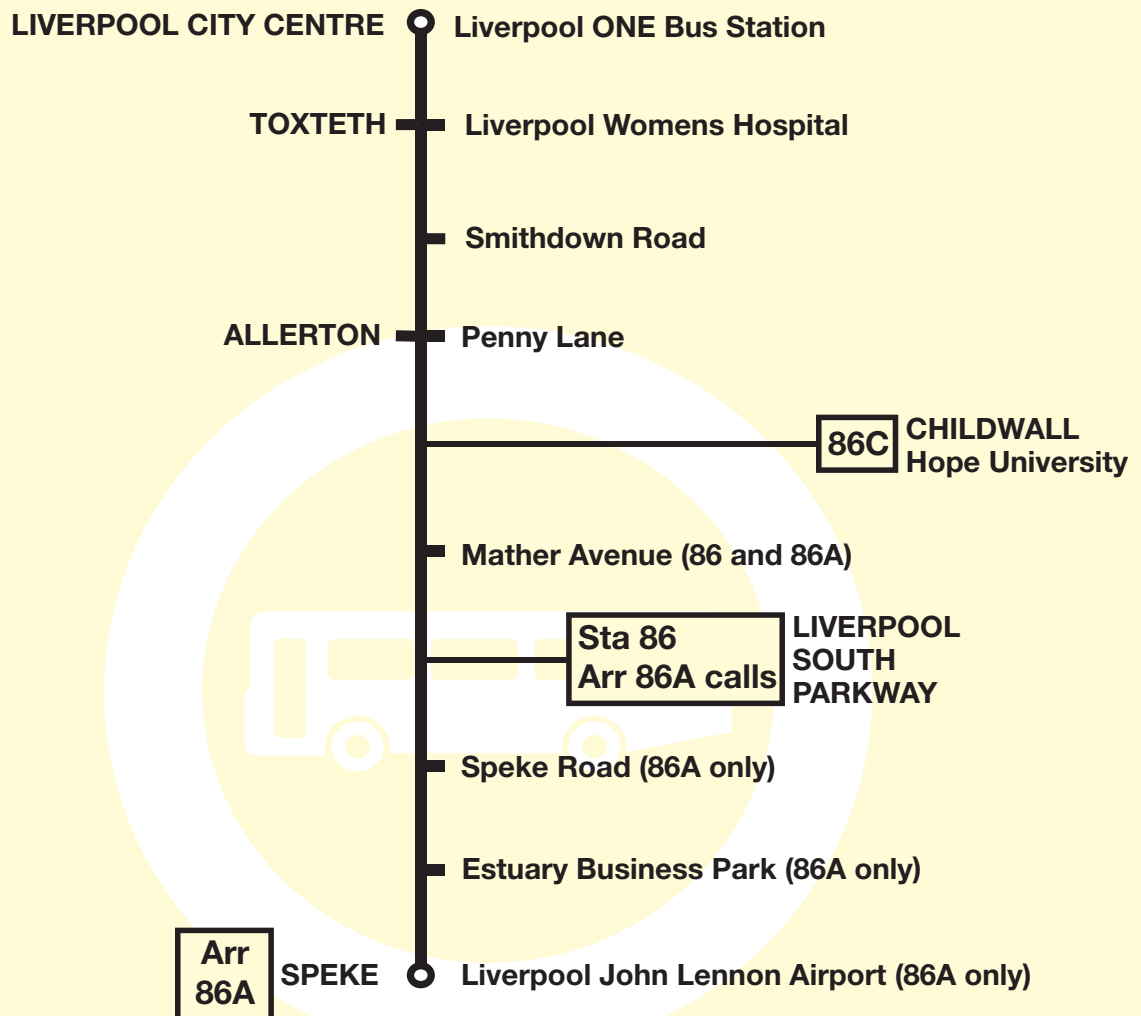

Valid from 19 July 2026

Bus timetable

86, 86A, 86C

Liverpool - Liverpool South Parkway, Liverpool John Lennon Airport or Childwall

 Quality Bus Network provided by Arriva and Stagecoach 

These services are part of the Quality Bus Network. QBN information can be found following the link below:
<https://www.merseytravel.gov.uk/customer-information/quality-bus-network/>