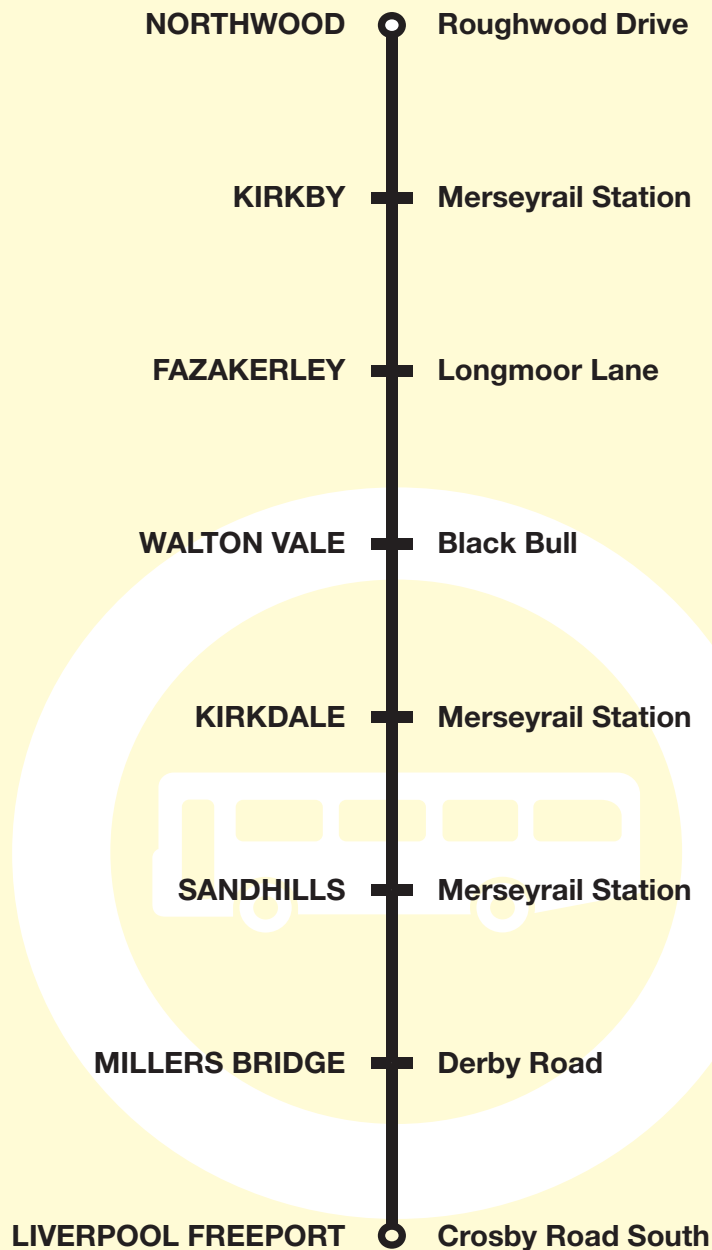

Valid from 9 July 2023

Bus timetable

835 Northwood - Liverpool Freeport

This service is provided by Merseytravel

835 Northwood - Liverpool Freeport, Seaforth

Merseytravel
bus service

Mondays to Fridays

Northwood Roughwood Drive	0650
Whitefield Drive, James Holt Avenue	0700
Fazakerley Longmoor Lane	0710
Black Bull	0714
Kirkdale Merseyrail station	0723
Sandhills Lane	0727
Liverpool Freeport Crosby Road South	0735

Route 835: from NORTHWOOD (SIMONSWOOD LANE/ROUGHWOOD DRIVE) via Roughwood Drive, Gilescroft Avenue, Brook Hey Drive, Bigdale Drive, Old Rough Lane, Hall Lane, Kirkby Row, Whitefield Drive, Valley Road, Longmoor Lane, Walton Vale, Rice Lane, Breeze Hill, Southport Road, Brewster Street, Melrose Road, Commercial Road, Sandhills Lane, Derby Road, Rimrose Road, Crosby Road South to LIVERPOOL FREEPORT (CROSBY ROAD SOUTH).