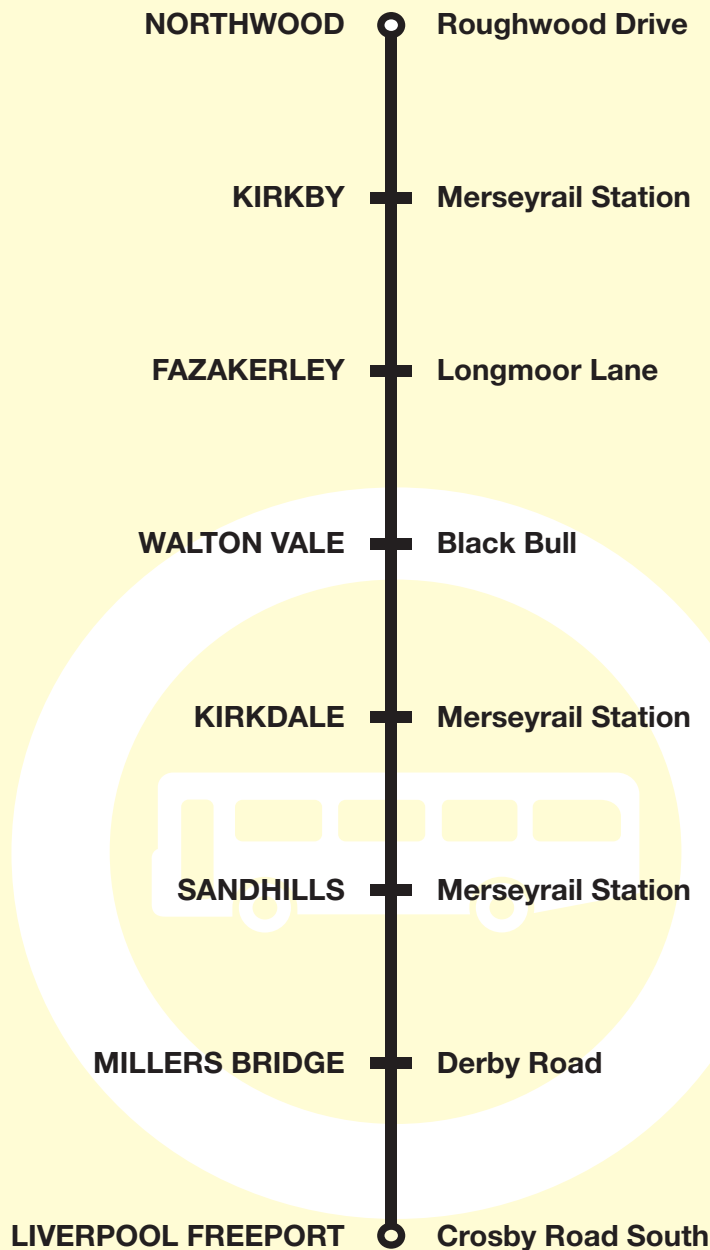

## Bus timetable

## 835 Northwood - Liverpool Freeport, Seaforth

**Merseytravel  
bus service**

### **Mondays to Fridays**

<b>Northwood</b> Roughwood Drive	0657
<b>Fazakerley</b> Longmoor Lane	0712
<b>Black Bull</b>	0716
Kirkdale Merseyrail station	0723
Sandhills Lane	0727
<b>Liverpool Freeport</b> Crosby Road South	0735

**Route 835: from** NORTHWOOD (SIMONSWOOD LANE/ROUGHWOOD DRIVE) via Roughwood Drive, Gilescroft Avenue, Brook Hey Drive, Bigdale Drive, Old Rough Lane, Hall Lane, Kirkby Row, Whitefield Drive, Valley Road, Longmoor Lane, Walton Vale, Rice Lane, Breeze Hill, Southport Road, Brewster Street, Melrose Road, Commercial Road, Sandhills Lane, Derby Road, Rimrose Road, Crosby Road South to LIVERPOOL FREEPORT (CROSBY ROAD SOUTH).