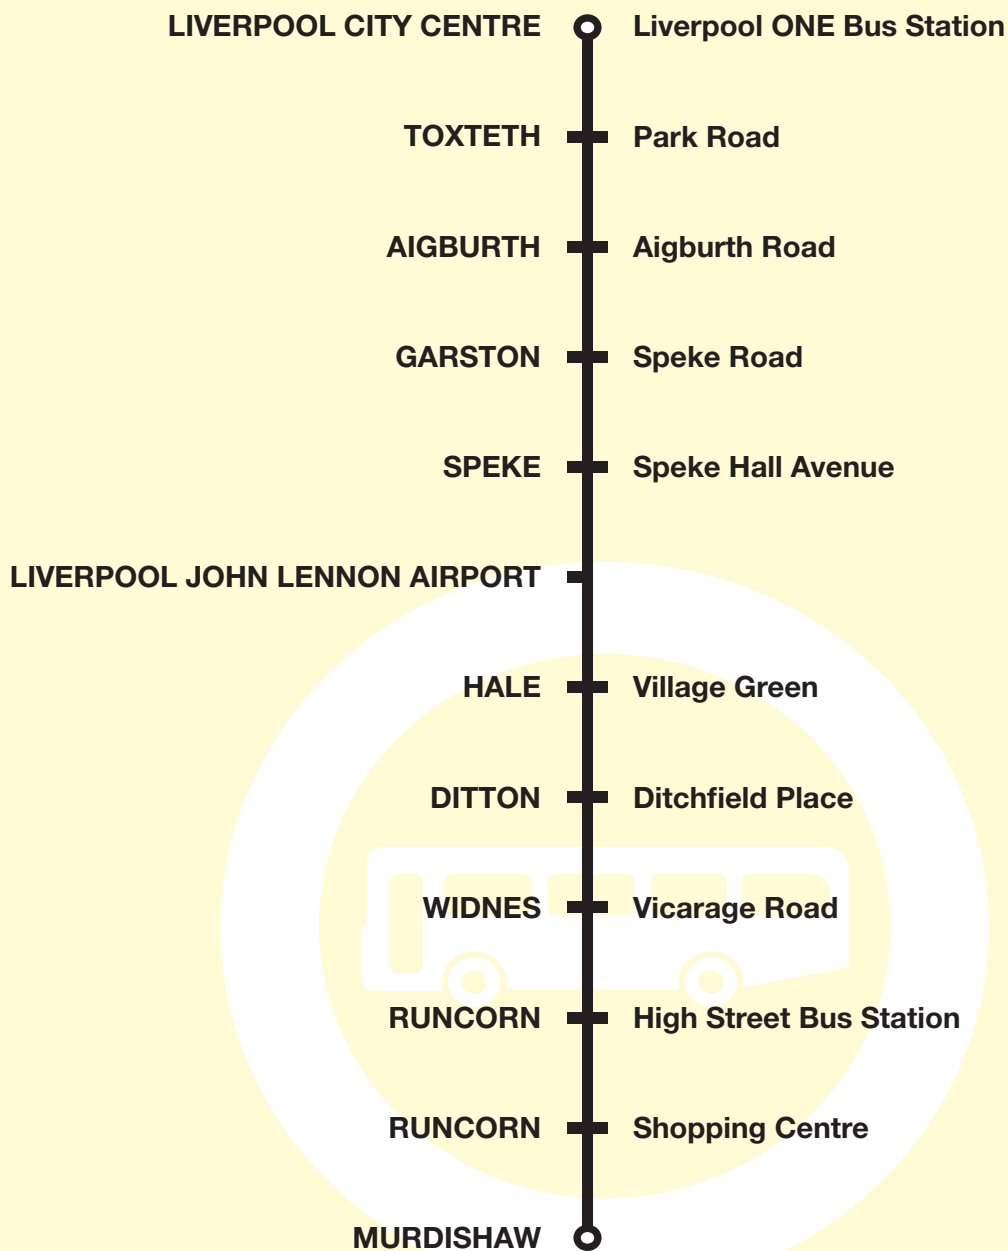

Bus timetable

82A

Liverpool - Murdishaw

This service is provided by Arriva