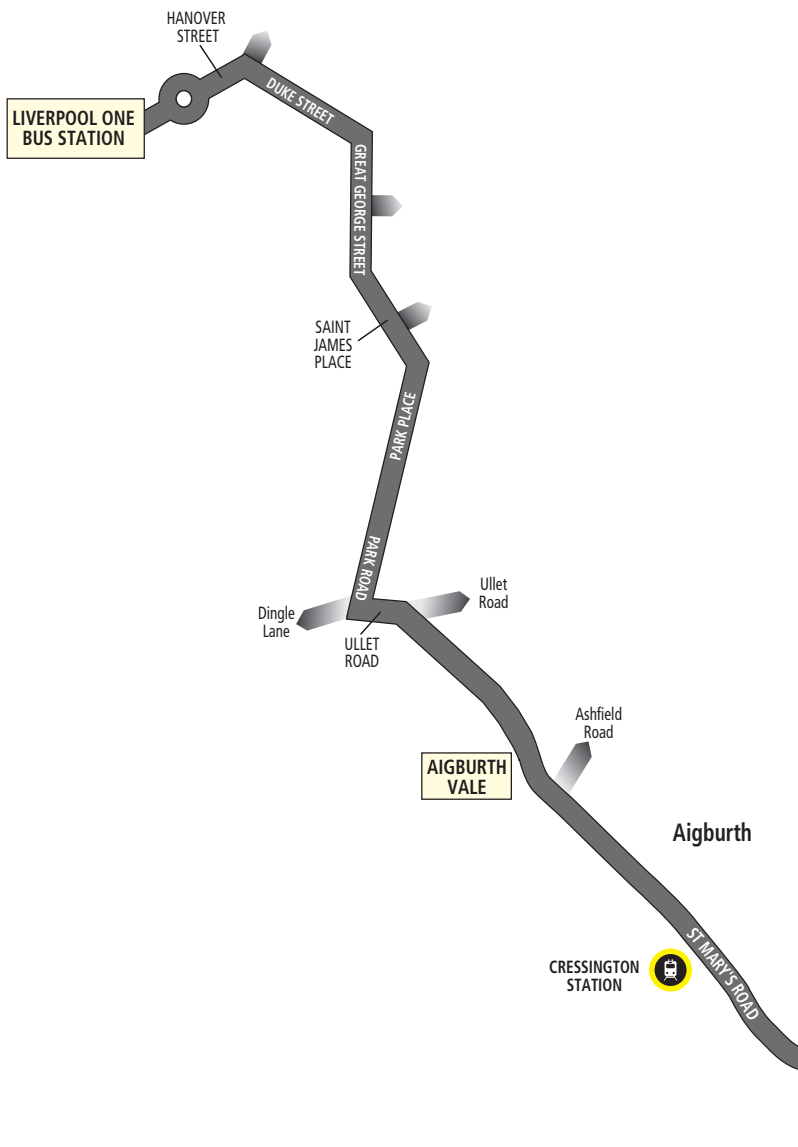

Route 82A:
Liverpool - Liverpool Airport - Murdishaw

Route 82A in Speke

KEY

- **SPEKE ROAD** Timetable Reference Point
- Merseyrail Station