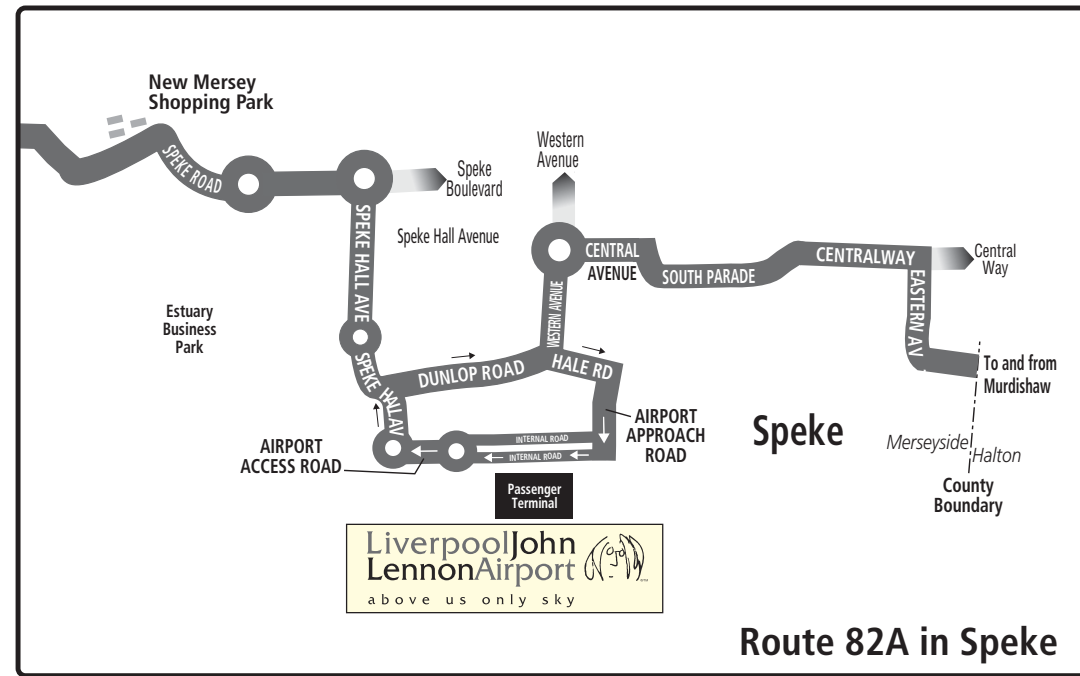

Route 82A between Liverpool and Murdishaw from LIVERPOOL ONE BUS STATION via Hanover Street, Duke Street, Great George Street, St James Place, Park Place, Park Road, Ullet Road, Aigburth Road, St Mary's Road, Speke Road, Speke Boulevard, Speke Hall Road, Speke Hall Avenue, Dunlop Road, Airport Approach Road, Liverpool John Lennon Airport Internal Roads, Liverpool John Lennon Airport, Speke Hall Avenue, Dunlop Road, Hale Road, Western Avenue, Central Avenue, South Parade, Central Way, Eastern Avenue, Hale Road, High Street, Town Lane, Hale Gate Road, Cock Lane Ends, Hale Road, Ditchfield Road, Coronation Drive, Hale Road, Liverpool Road, Leigh Avenue, Deacon Road, Albert Road, Robert Street, Bradley Way, Green Oaks Way, Gerrard Street, Milton Road, Kingsway, Victoria Road, Ashley Way West, Mersey Gateway Bridge, Central Expressway, Daresbury Expressway, Leiria Way, High Street, Runcorn High Street Bus Station, Church Street, Busway, Bridge Street, Heath Road, Ivy Street, Langdale Road, Heath Road, Boston Avenue, Norleane Crescent, Windsor Grove, Laburnam Grove, Linkway, left onto Grangeway, then left onto Busway at Halton Lodge to MURDISHAW.

ADDITIONAL JOURNEYS

Monday to Friday: From Liverpool John Lennon Airport departing 0631, 0701, 0731 and 2316 to Murdishaw arriving at 0746, 0816, 0846 and 0029

**82A****Murdishaw - Aigburth Vale - Liverpool****Arriva****Sundays and bank holidays**

Route 82A:
Liverpool - Liverpool Airport - Murdishaw

Route 82A in Speke

KEY

- SPEKE ROAD** Timetable Reference Point
- Merseyrail Station