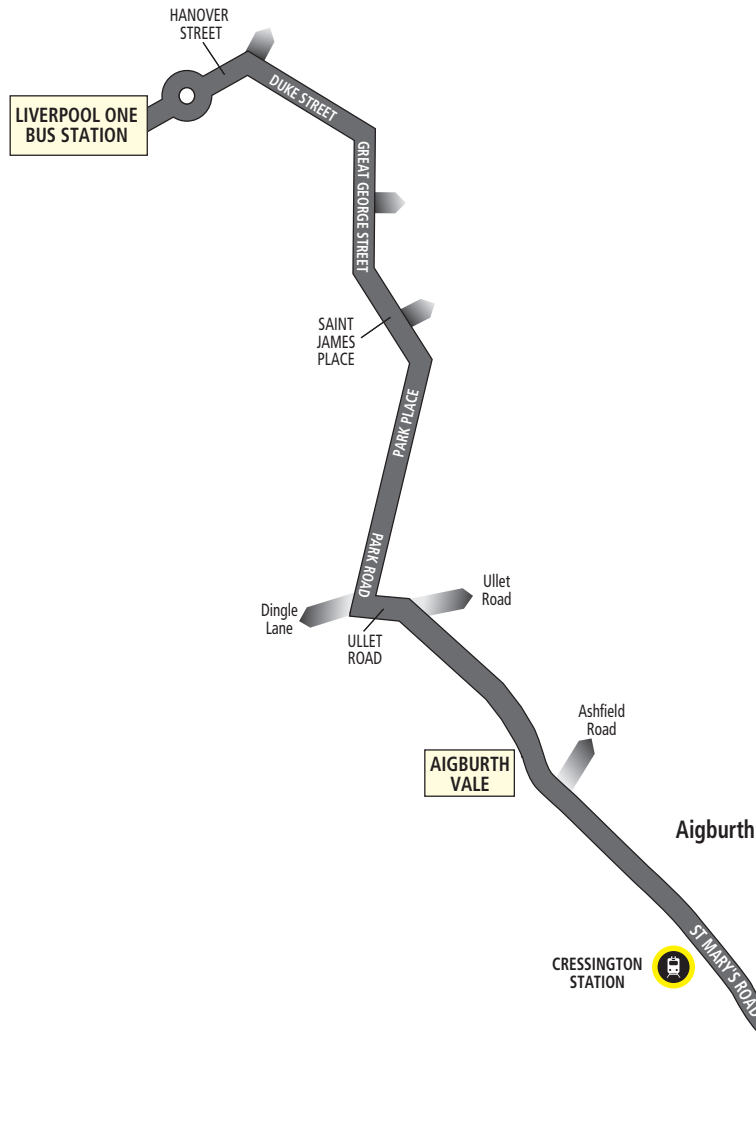

Route 82A: Liverpool - Liverpool Airport - Murdishaw

Route 82A in Speke