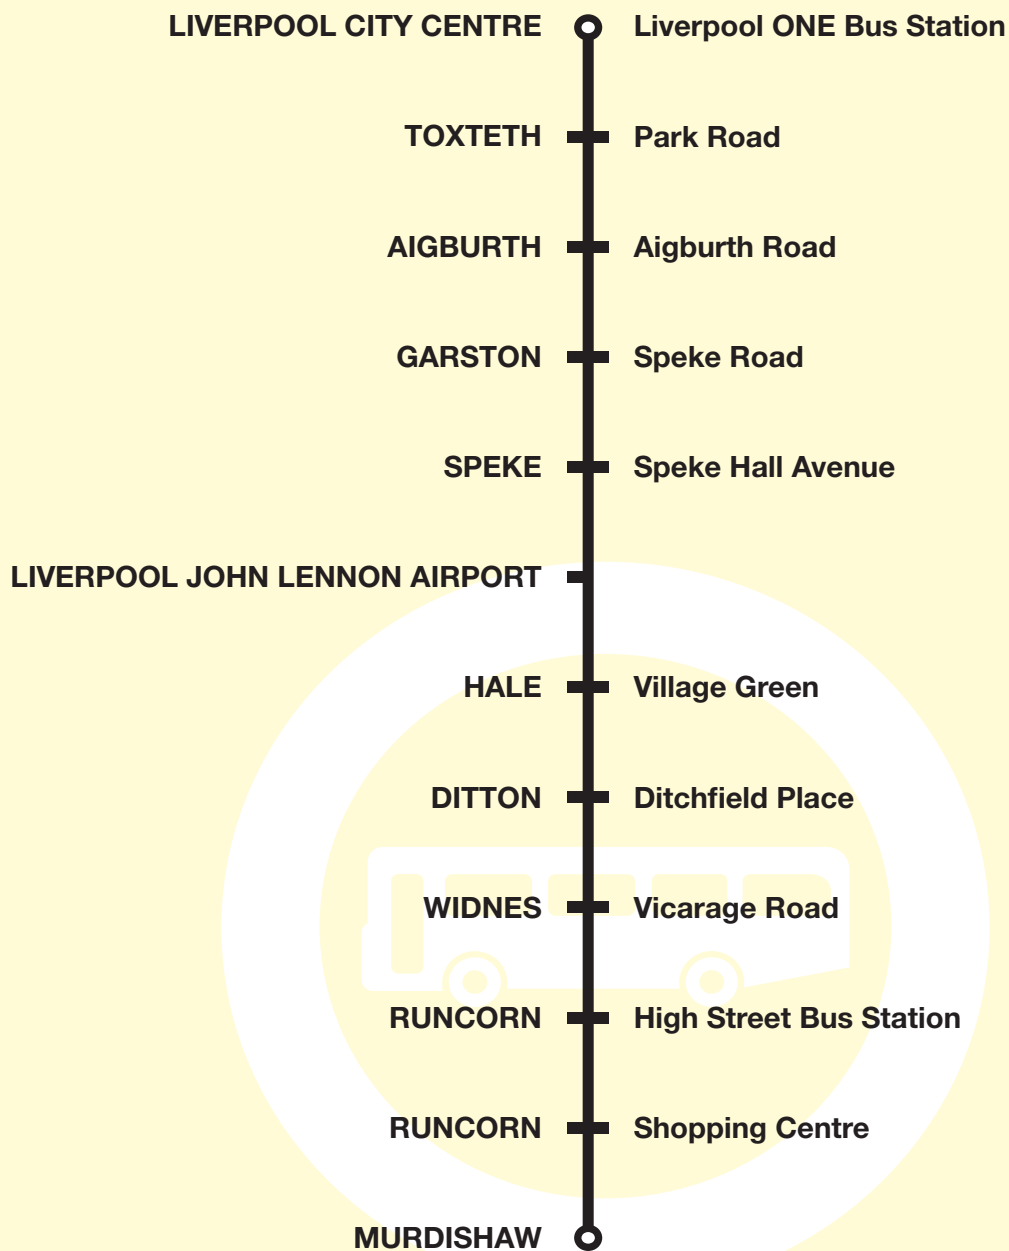

Bus timetable

82A

Liverpool - Murdishaw

This service is provided by Arriva