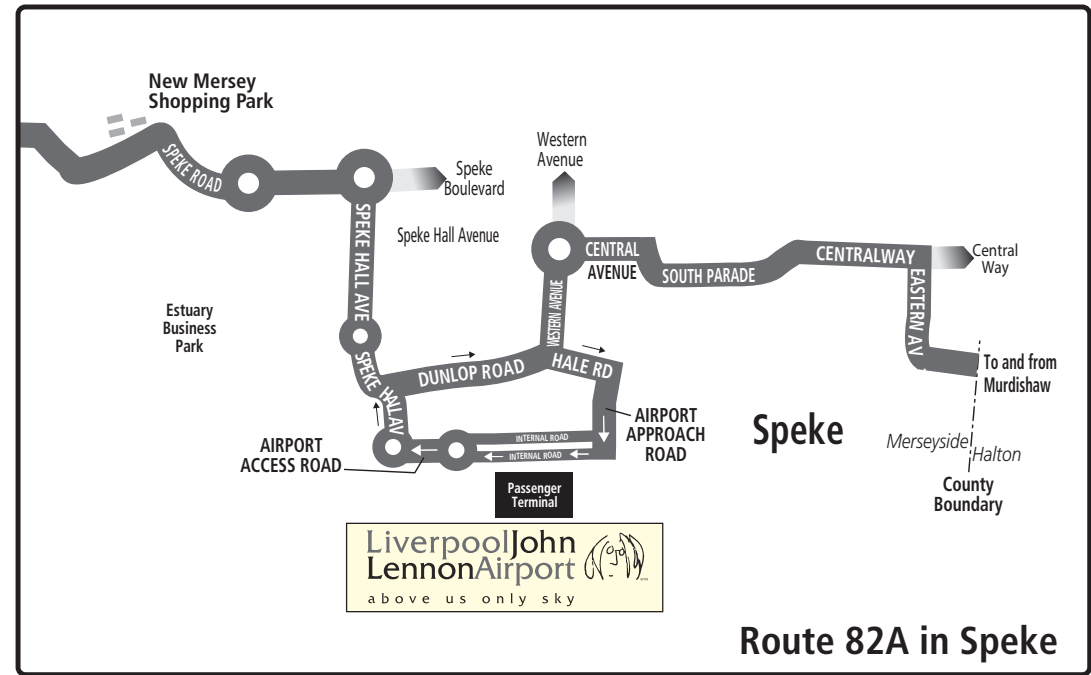

Route 82A: Liverpool - Liverpool Airport - Murdishaw

Route 82A in Speke