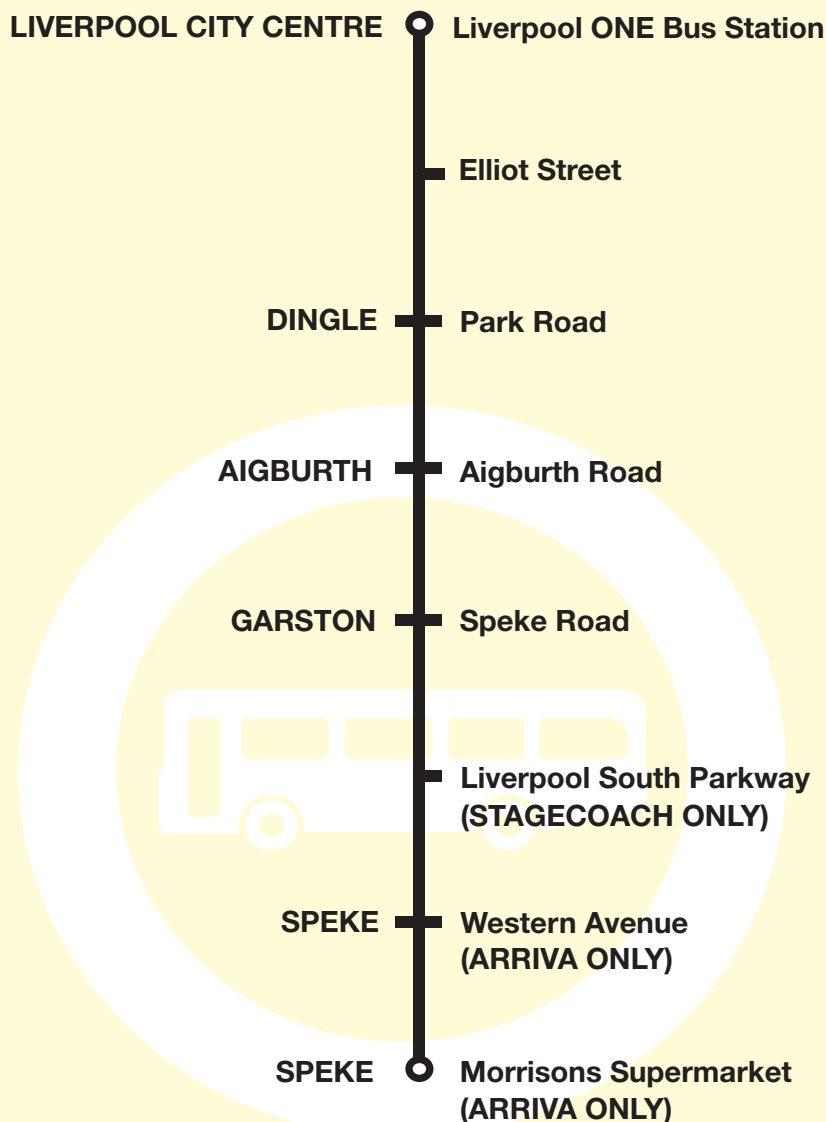

Valid from 1 February 2026

Bus timetable

82

Liverpool - Liverpool South Parkway or Speke

Quality Bus Network provided by Arriva and Stagecoach

These services are part of the Quality Bus Network. QBN information can be found following the link below: <https://www.merseytravel.gov.uk/customer-information/quality-bus-network/>

Call **0300 131 2881** or email us at **ask@liverpoolcityregion-ca.gov.uk**

Route Descriptions

Arriva Route 82 between Liverpool and Speke: from LIVERPOOL ONE BUS STATION via Hanover Street, Ranelagh Street, Great Charlotte Street, Elliot Street, Lime Street, Renshaw Street, Berry Street, Great George Street, St James Place, Park Place, Park Road, Dingle Lane, Aigburth Road, St Marys Road, Speke Road, Speke Boulevard, Western Avenue, Central Avenue, South Parade, Central Way, Eastern Avenue, Millwood Road to SPEKE (MORRISONS).