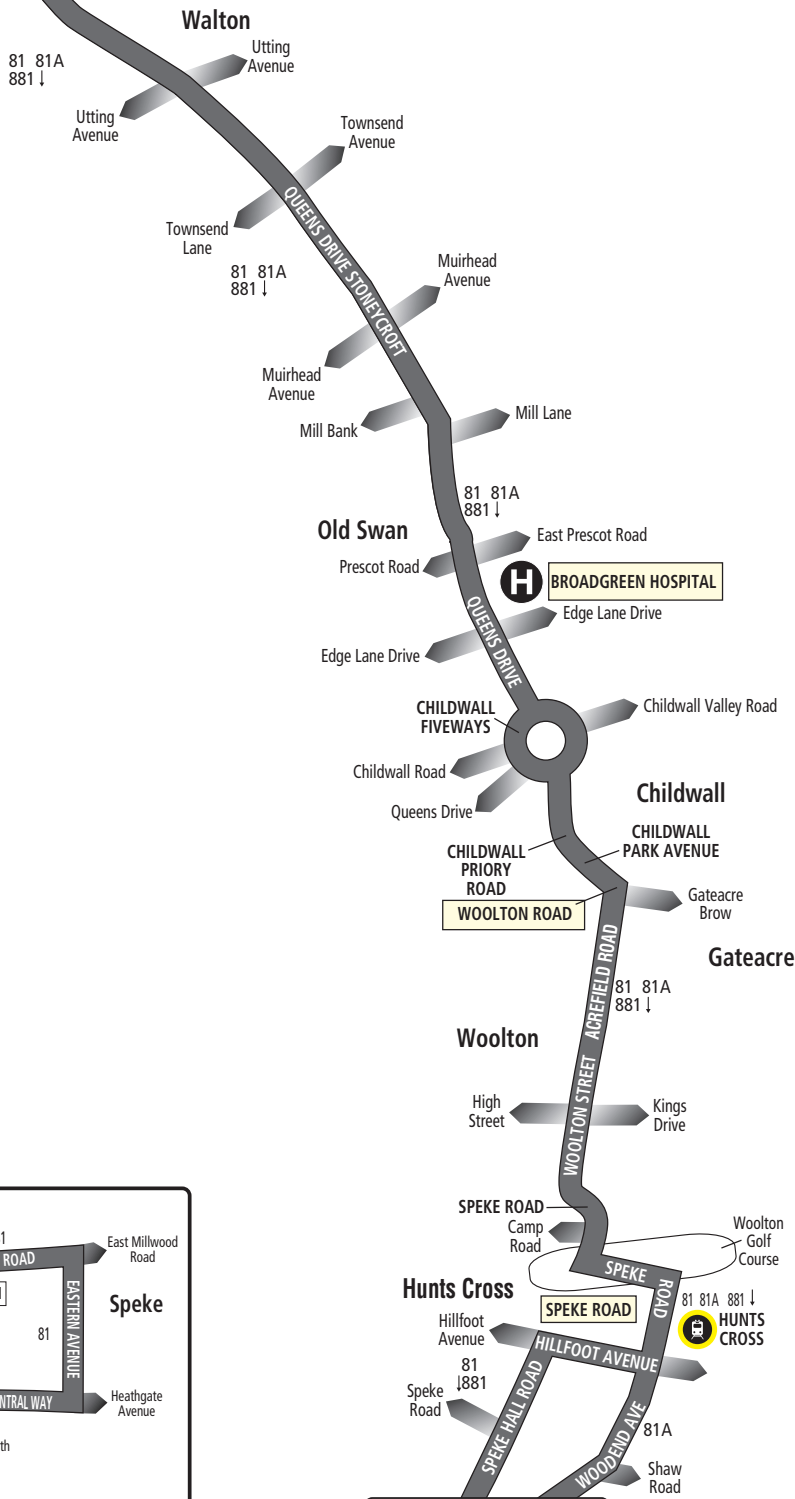

Route 81 between Bootle and Speke: from BOOTLE BUS STATION via Washington Parade, Merton Road, Oriel Road, Balliol Road, Breeze Hill, Queens Drive, Childwall Priory Road, Childwall Park Avenue, Woolton Road, Rose Brow, Acrefield Road, Woolton Street, Speke Road, Hillfoot Avenue, Speke Hall Road, Speke Boulevard, Western Avenue, Central Avenue, South Parade, Central Way, Eastern Avenue, Millwood Road to SPEKE (MORRISONS STORE).

Route 881:
Bootle - Jaguar Factory

KEY

- Timetable Reference Point
- Merseyrail Station
- Shopping
- Hospital

See the inset map for the route in Speke