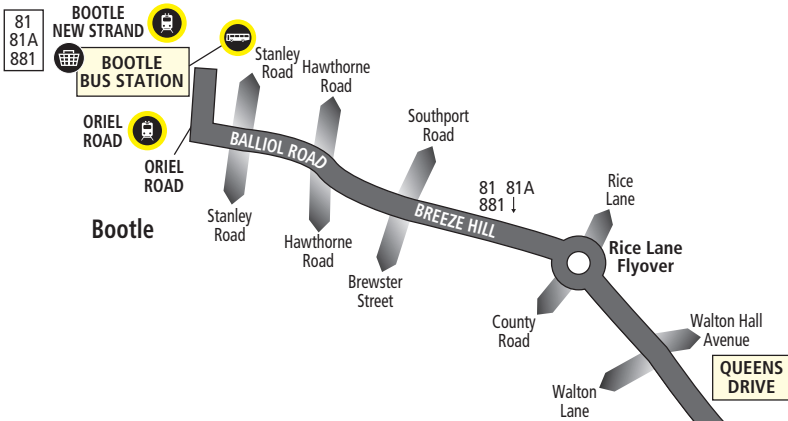

Route 81:
Bootle - Speke

Route 81A:
Bootle - Liverpool J L Airport

Route 881:
Bootle - Jaguar Factory