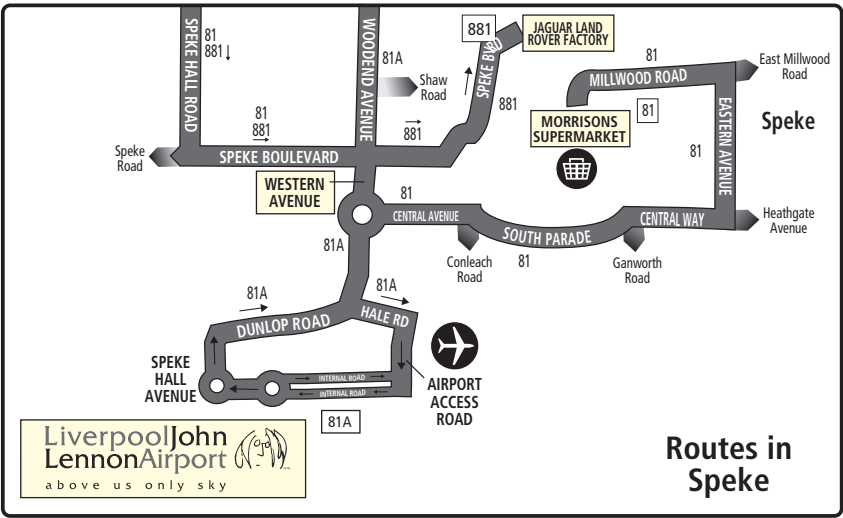

Arriva Sunday daytime 81 from Speke via Liverpool John Lennon Airport to Bootle: from SPEKE (MORRISONS STORE) via Millwood Road, Eastern Avenue, Central Way, South Parade, Central Avenue, Western Avenue, Hale Road, Airport Approach Road, LIVERPOOL JOHN LENNON AIRPORT, Speke Hall Avenue, Western Avenue, Speke Boulevard, Speke Hall Road, Hillfoot Avenue, Speke Road, Woolton Street, Acrefield Road, Rose Brow, Woolton Road, Childwall Park Avenue, Childwall Priory Road, Queens Drive, Breeze Hill, Balliol Road, Oriel Road, Merton Road, Washington Parade to BOOTLE BUS STATION.

Route 81 between Bootle and Speke: from BOOTLE BUS STATION via Washington Parade, Merton Road, Oriel Road, Balliol Road, Breeze Hill, Queens Drive, Childwall Priory Road, Childwall Park Avenue, Woolton Road, Rose Brow, Acrefield Road, Woolton Street, Speke Road, Hillfoot Avenue, Speke Hall Road, Speke Boulevard, Western Avenue, Central Avenue, South Parade, Central Way, Eastern Avenue, Millwood Road to SPEKE (MORRISONS STORE).

Note: Between Bootle Bus Station and Hunts Cross the 81 and 81A operate with a combined daytime frequency of about every 15 minutes.

81A - No service on Sundays

Route 81:
Bootle - Speke

Route 81A:
Bootle - Liverpool J L Airport

Route 881:
Bootle - Jaguar Factory

KEY

- Timetable Reference Point
- Merseyrail Station
- Shopping
- Hospital

See the inset map for the route in Speke