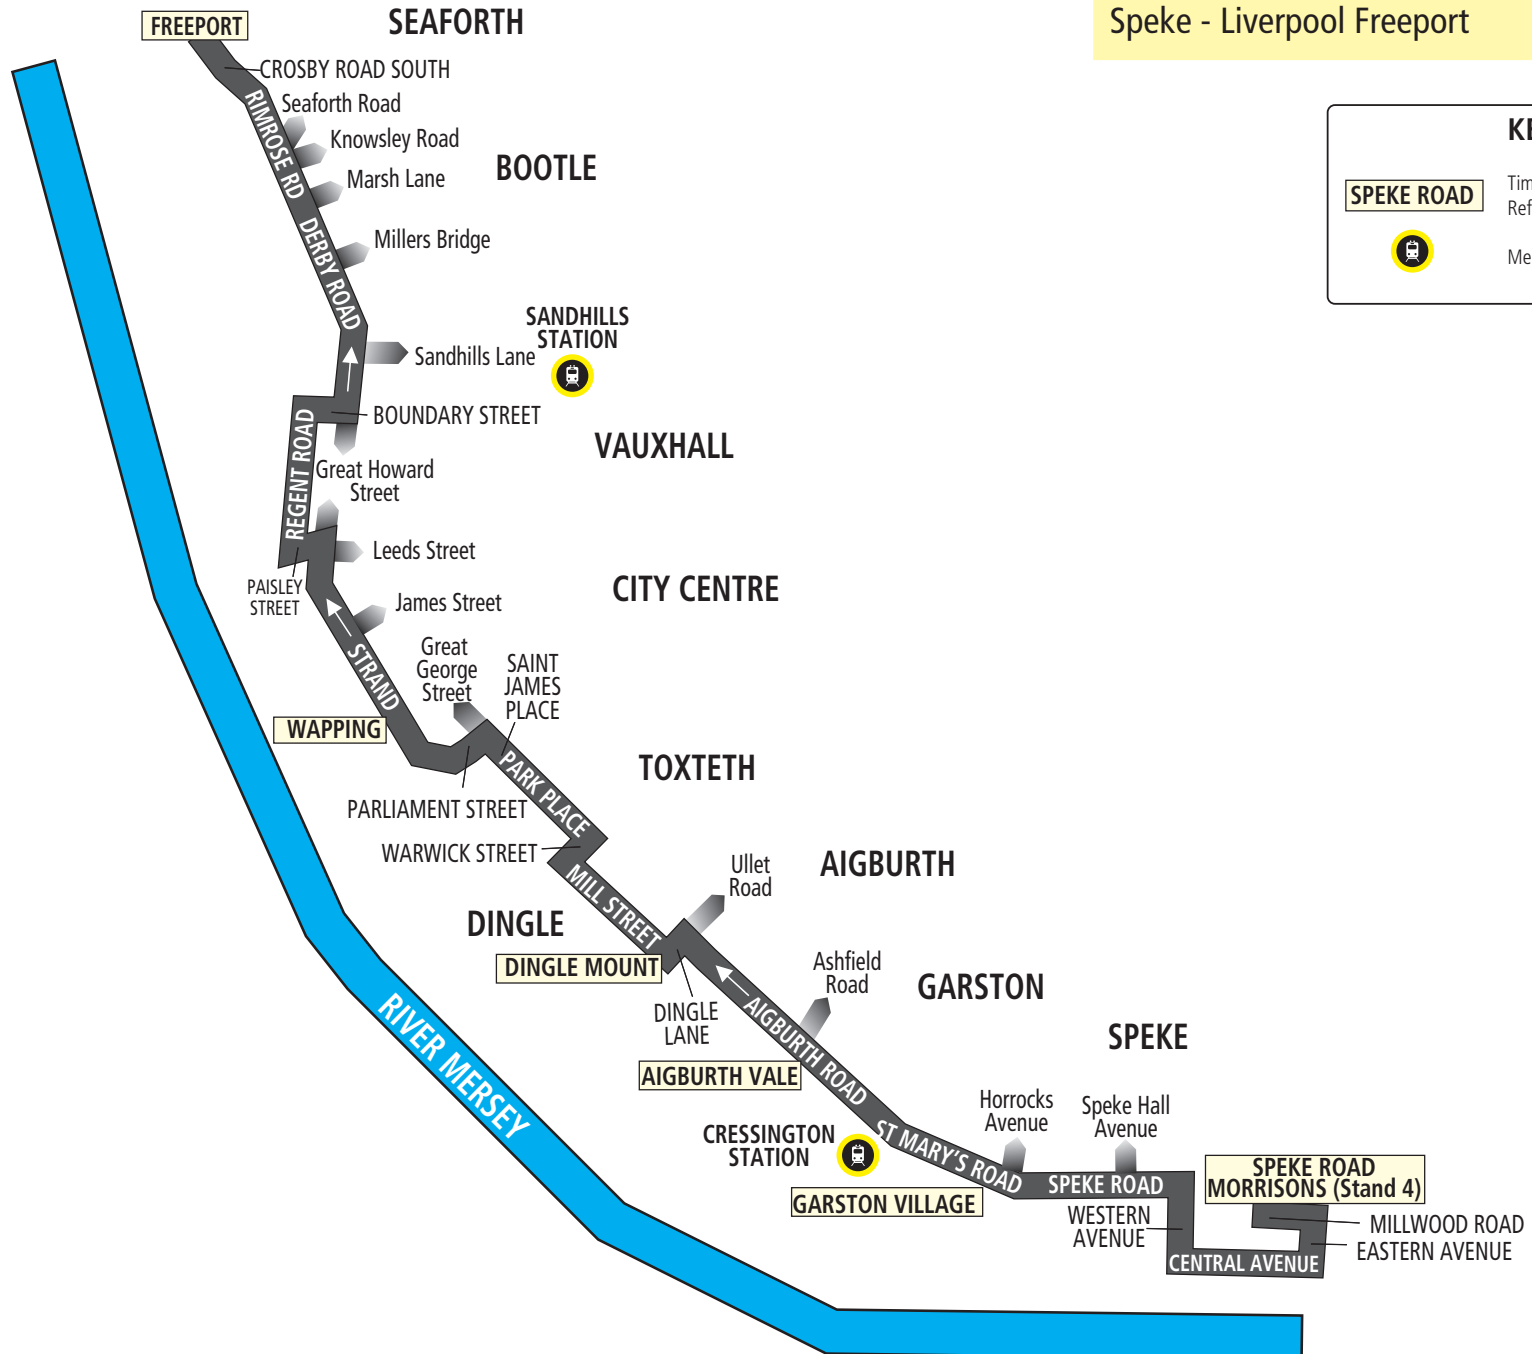

Valid from **21 April 2024**

Bus timetable

800 Speke - Liverpool Freeport

This service is provided by Merseytravel

What's changed?

The journey is retimed along the route.

Any comments about this service?

If you've got any comments or suggestions about the services shown in this timetable, please contact the bus company who runs the service:

Call **0151 330 1000** or email us at **ask@liverpoolcityregion-ca.gov.uk**

800 Speke - Liverpool Freeport, Seaforth

Merseytravel bus service

Mondays to Fridays

Speke Morrisons	0658
Garston Speke Road	0711
Aigburth Vale Jericho Lane	0719
Dingle Bosnia Street	0723
Liverpool Freeport Crosby Road South	0750

Route: from SPEKE (MORRISONS) via Millwood Road, Eastern Avenue, Central Way, South Parade, Central Avenue, Western Avenue, Speke Boulevard, Speke Road, Dock Road, St Marys Road, Aigburth Road, Ullet Road, Dingle Lane, Dingle Mount, Beloe Street, Mill Street, Warwick Street, Park Place, St. James Place, Parliament Street, Chaloner Street, Wapping, Strand Street, Goree, George's Dock Gates, New Quay, King Edward Street, Paisley Street, Waterloo Road, Regent Road, Boundary Street, Derby Road, Rimrose Road, Crosby Road South to LIVERPOOL FREEPORT (CROSBY ROAD SOUTH).

Code used:

- Merseytravel Bus Service operated by Stagecoach

Saturdays and Sundays - No Service

Route 800: Speke - Liverpool Freeport

KEY

- SPEKE ROAD** Timetable Reference Point
-  Merseyrail Station