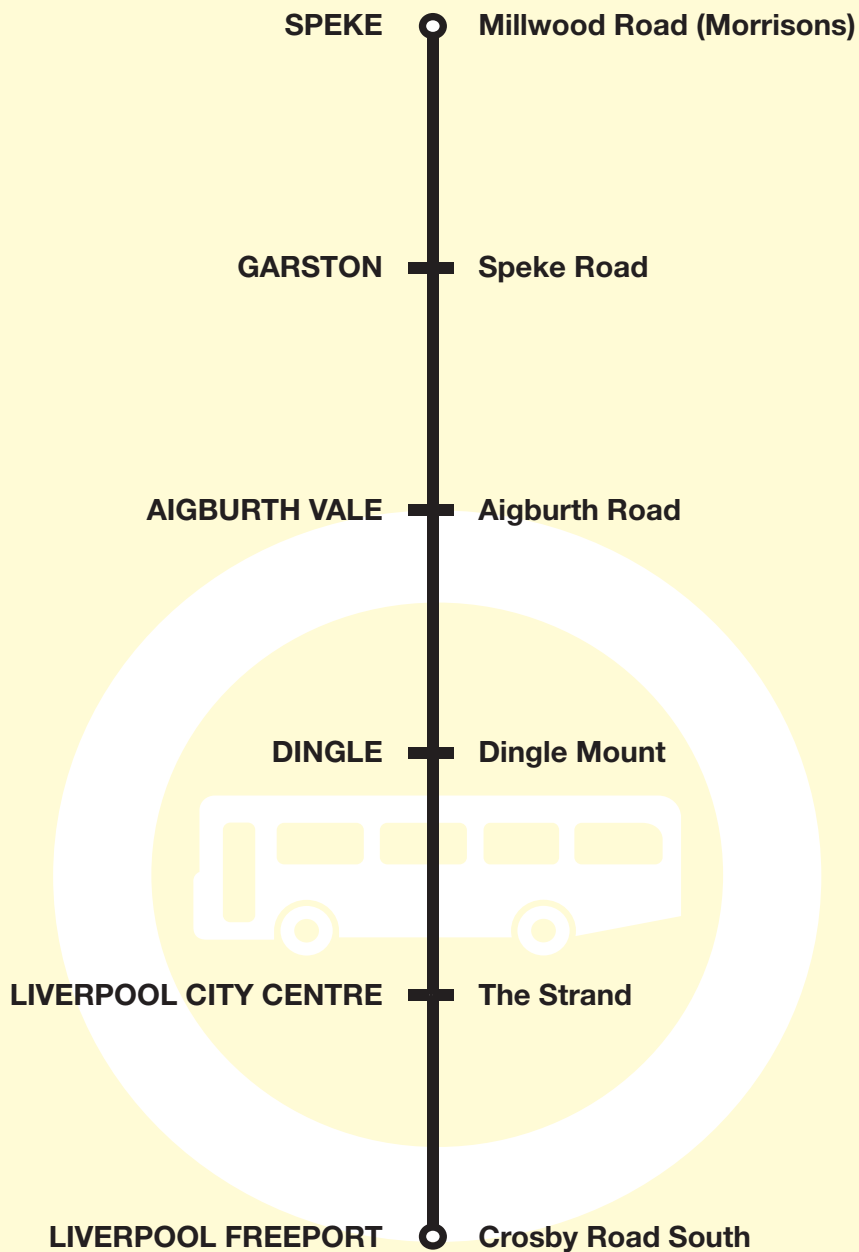

Valid from **21 April 2024**

Bus timetable

800 Speke - Liverpool Freeport

This service is provided by Merseytravel

What's changed?

The journey is retimed along the route.

Any comments about this service?

If you've got any comments or suggestions about the services shown in this timetable, please contact the bus company who runs the service:

Call **0151 330 1000** or email us at **ask@liverpoolcityregion-ca.gov.uk**

800 Speke - Liverpool Freeport, Seaforth

Merseytravel bus service

Mondays to Fridays

Speke Morrisons	0658
Garston Speke Road	0711
Aigburth Vale Jericho Lane	0719
Dingle Bosnia Street	0723
Liverpool Freeport Crosby Road South	0750

Route: from SPEKE (MORRISONS) via Millwood Road, Eastern Avenue, Central Way, South Parade, Central Avenue, Western Avenue, Speke Boulevard, Speke Road, Dock Road, St Marys Road, Aigburth Road, Ullet Road, Dingle Lane, Dingle Mount, Beloe Street, Mill Street, Warwick Street, Park Place, St. James Place, Parliament Street, Chaloner Street, Wapping, Strand Street, Goree, George's Dock Gates, New Quay, King Edward Street, Paisley Street, Waterloo Road, Regent Road, Boundary Street, Derby Road, Rimrose Road, Crosby Road South to LIVERPOOL FREEPORT (CROSBY ROAD SOUTH).

Code used:

- Merseytravel Bus Service operated by Stagecoach

Saturdays and Sundays - No Service

Route 800: Speke - Liverpool Freeport

KEY

- SPEKE ROAD** Timetable Reference Point
-  Merseyrail Station