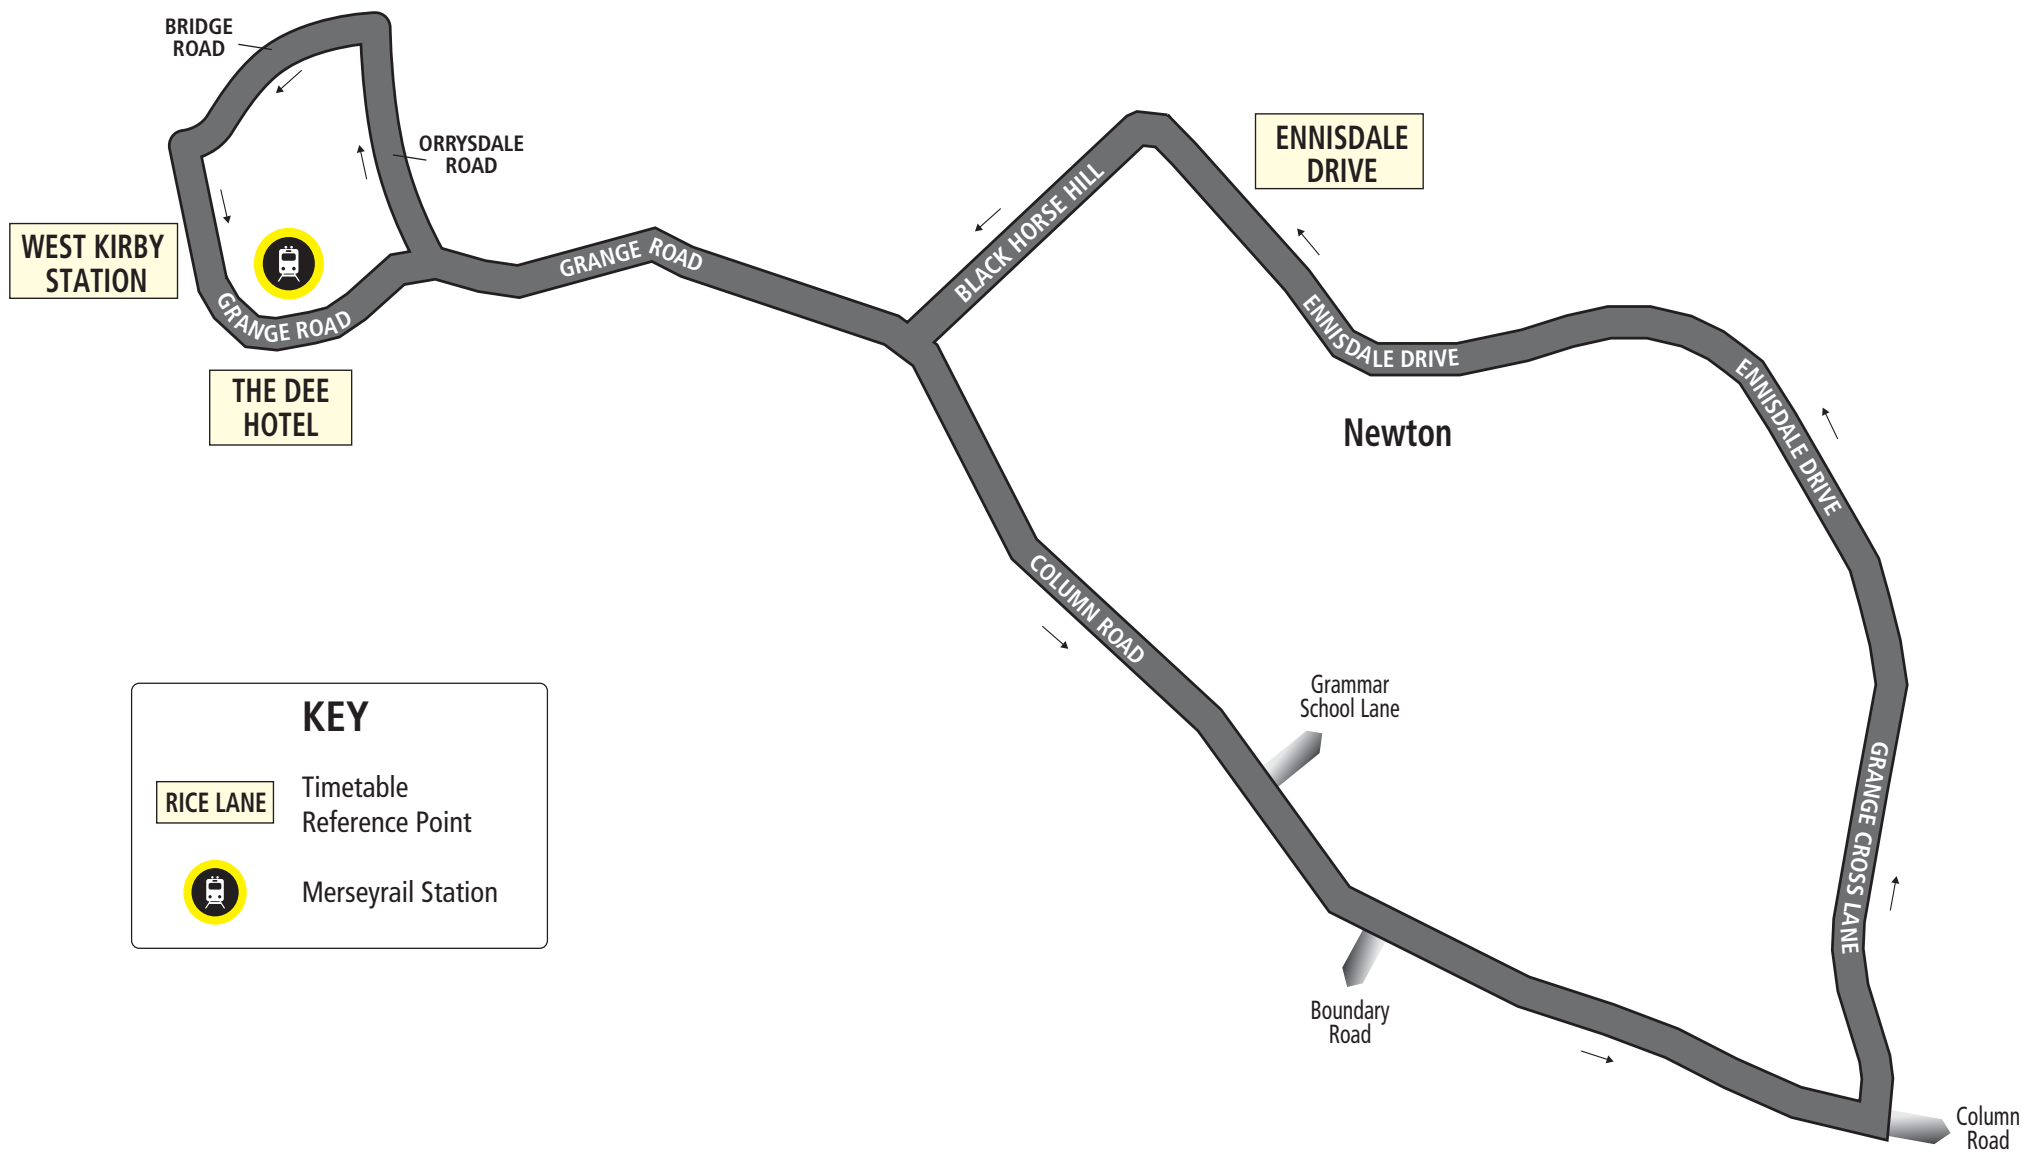

Mondays to Saturdays

West Kirby Station	⇒	0802	1002	1202	1402	1602	1802
Caldy Crossroads		0808	1008	1208	1408	1608	1808
West Kirby Station	⇒	0818	1018	1218	1418	1618	1818

Buses will stop on a hail & ride basis along Column Road (between Boundary Road and Grange Cross Lane) so long as it is safe to do so.

Sundays and bank holidays - No service

Route 80

West Kirby - Newton Circular

KEY

- RICE LANE** Timetable Reference Point
-  Merseyrail Station

Route 81:

West Kirby - Arrowe Park Hospital

KEY

	Timetable Reference Point
	Merseyrail Station
	Hospital

Route 82: West Kirby - Caldly Circular

KEY
 HESWALL BUS STATION Timetable Reference Point
 Merseyrail Station