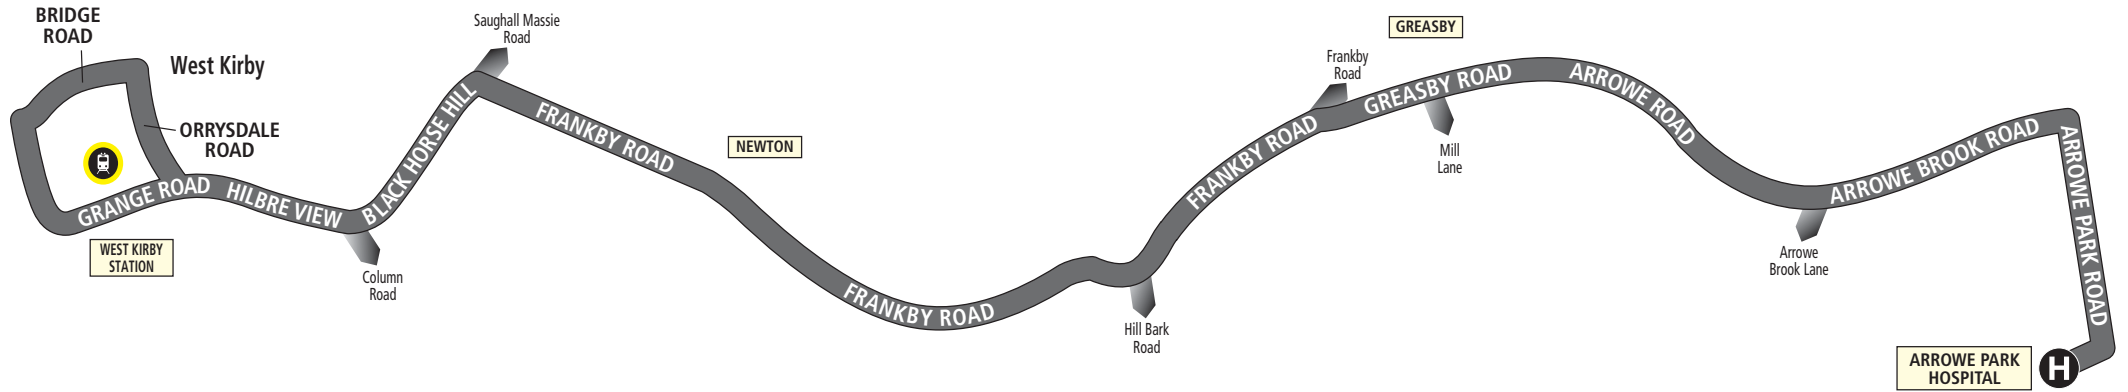

Sundays and bank holidays - No service

**81**

West Kirby - Arrowe Park Hospital

Merseytravel Bus Service

Route from West Kirby: from WEST KIRKBY CONCOURSE via Grange Road, Hilbre View, Black Horse Hill, Frankby Road, Greasby Road, Arrowe Road, Arrowe Brook Road, Arrowe Park Road to ARROWE PARK HOSPITAL INTERNAL GROUNDS, Arrowe Park Road, Arrowe Brook Road, Arrowe Road, Greasby Road, Frankby Road, Black Horse Hill, Hilbre View, Grange Road, Orrysdale Road, Bridge Road, Grange Road to WEST KIRBY CONCOURSE.

Sundays and bank holidays - No service

82

West Kirby - Caldy Circular

Merseytravel Bus Service

Route from West Kirby: from WEST KIRBY CONCOURSE via Grange Road, Column Road, Caldy Road, Sandy Lane, Banks Road, Dee Lane, Grange Road to WEST KIRKBY CONCOURSE.

Sundays and bank holidays - No service

Route 80

West Kirby - Newton Circular

KEY

- RICE LANE** Timetable Reference Point
-  Merseyrail Station

Route 81:

West Kirby - Arrowe Park Hospital

KEY

	Timetable Reference Point
	Merseyrail Station
	Hospital

Route 82: West Kirby - Caldly Circular

KEY
 HESWALL BUS STATION Timetable Reference Point
 Merseyrail Station