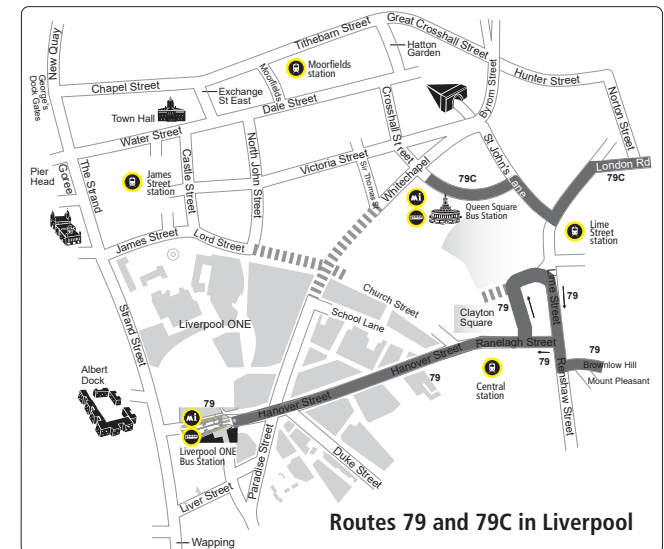

Additional services operate between Belle Vale and Queen Square Bus Station.  
See page 19 for times of the 79C service.

**79C****Liverpool - Widnes - Runcorn - Murdishaw****Arriva****Mondays to Fridays**

PLEASE NOTE Times given for stops in italics are estimated

**79C****Murdishaw - Runcorn - Widnes - Liverpool****Arriva****Sundays and bank holidays**

<b>Murdishaw</b>		1924	1952	2022	2052	2122	2222	2322
Halton Lea South		1932	2000	2030	2100	2130	2230	2330
<b>Grange St Chads School</b>		1936	2004	2034	2104	2134	2234	2334
<b>Runcorn High Street Bus Station</b>		1946	2014	2044	2114	2144	2244	2344
<b>Widnes Green Oaks</b>		2001	2029	2059	2129	2159	2257	2357
<b>Hough Green Merseyrail station</b>		2011	2039	2109	2139	2209	2307	0007
<b>Upton Upton Community Centre</b>		2017	2045	2115	2145	2215	2314	0014
Caldway Drive, Wood Lane		2026	2054	2124	2154	2224	-	-
<b><i>Belle Vale Shopping Centre</i></b>		2030	2058	2128	2158	2228	-	-
<b>Wavertree High Street, The Rose</b>		2043	2111	2141	2211	2241	-	-
Wavertree Road, Overton Street		2051	2119	2149	2218	2248	-	-
<b>Queen Square Bus Station</b>		2059	2127	2157	2225	2255	-	-

**Code used on this page:**

► - means this journey finishes and the time is given at St Basils

PLEASE NOTE Times given for stops in italics are estimated

**Routes 79 and 79C:  
Liverpool - Netherley - Halewood or Murdishaw**

KEY	
	Timetable Reference Point
	Merseyrail Station
	Bus Station
	Merseytravel Centre
	Shopping
	Hospital

This page shows the Liverpool to Netherley section of the 79C route.  
The following page shows the Netherley to Murdishaw section of the 79C route.