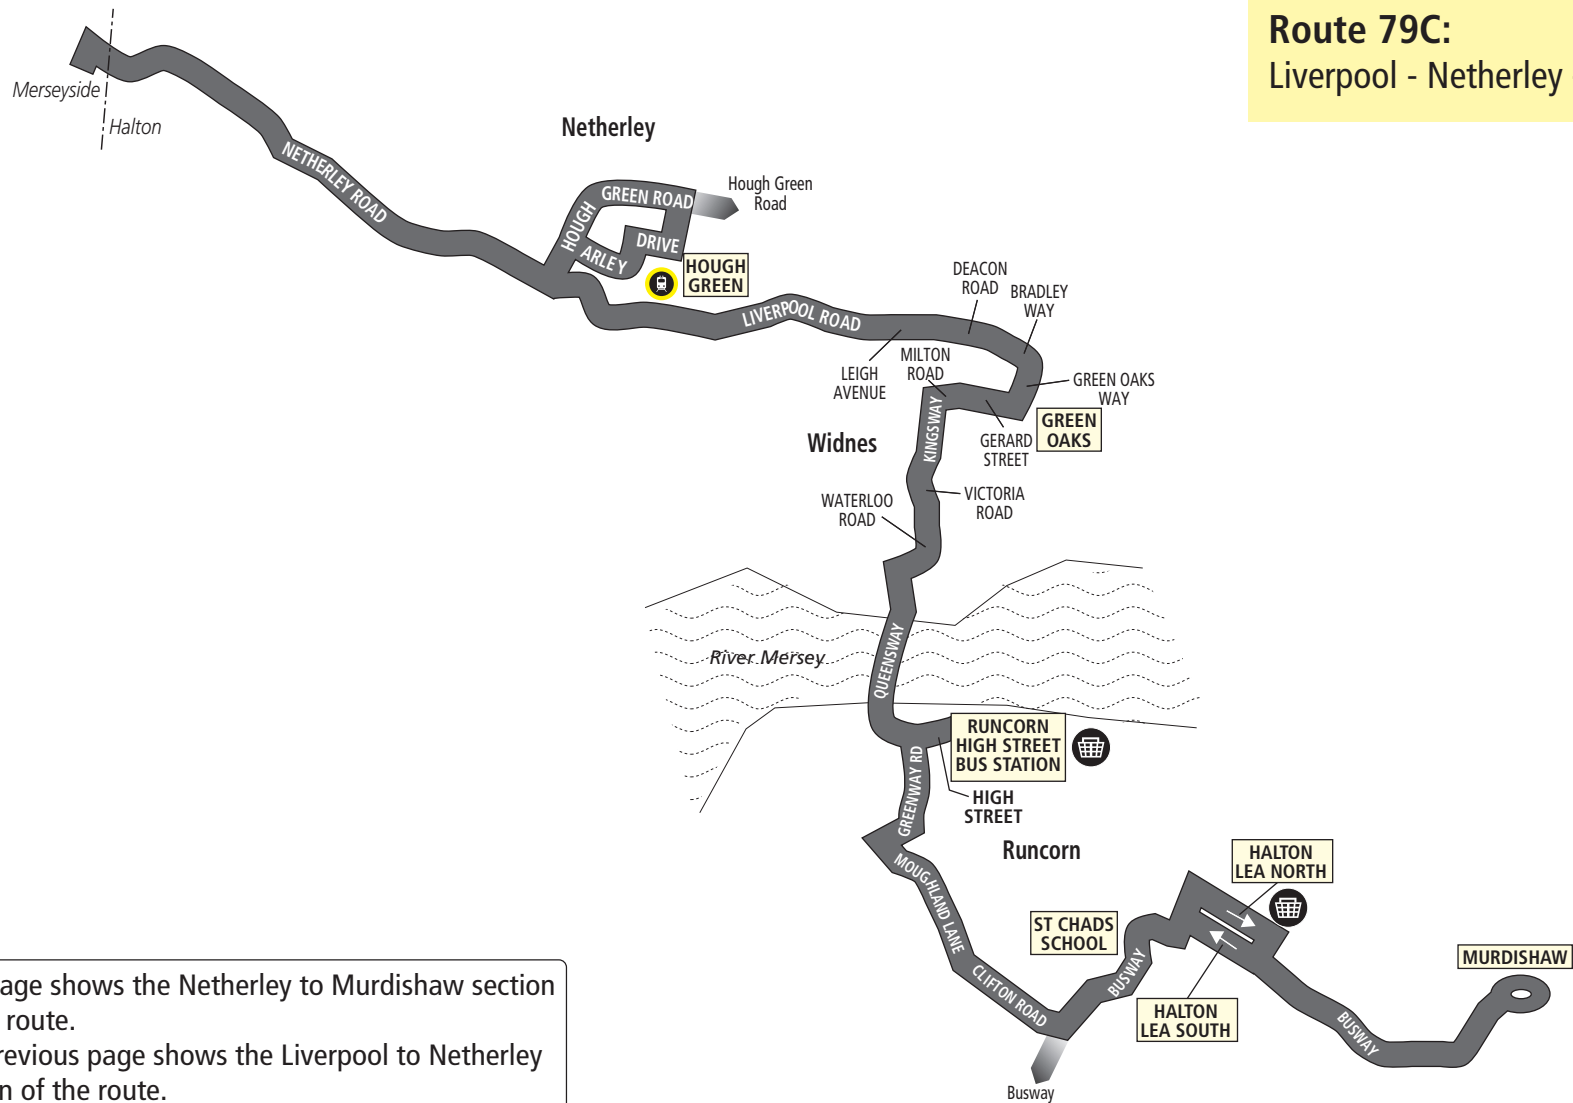

PLEASE NOTE Times given for stops in italics are estimated

**79C****Murdishaw - Runcorn - Widnes - Liverpool****Arriva****Sundays and bank holidays**

<b>Murdishaw</b>		1924	1952	2022	2052	2122	2222	2322
Halton Lea South		1932	2000	2030	2100	2130	2230	2330
<b>Grange St Chads School</b>		1936	2004	2034	2104	2134	2234	2334
<b>Runcorn High Street Bus Station</b>		1946	2014	2044	2114	2144	2244	2344
<b>Widnes Green Oaks</b>		2001	2029	2059	2129	2159	2257	2357
<b>Hough Green Merseyrail station</b>		2011	2039	2109	2139	2209	2307	0007
<b>Upton Upton Community Centre</b>		2017	2045	2115	2145	2215	2314	0014
Caldway Drive, Wood Lane		2026	2054	2124	2154	2224	-	-
<b><i>Belle Vale Shopping Centre</i></b>		2030	2058	2128	2158	2228	-	-
<b>Wavertree High Street, The Rose</b>		2043	2111	2141	2211	2241	-	-
Wavertree Road, Overton Street		2051	2119	2149	2218	2248	-	-
<b>Queen Square Bus Station</b>		2059	2127	2157	2225	2255	-	-

KEY	
	Timetable Reference Point
	Merseyrail Station
	Bus Station
	Merseytravel Centre
	Shopping
	Hospital

This page shows the Liverpool to Netherley section of the 79C route.  
The following page shows the Netherley to Murdishaw section of the 79C route.

**Liverpool city centre**

**Route 79C:**  
Liverpool - Netherley - Murdishaw

This page shows the Netherley to Murdishaw section of the route.  
The previous page shows the Liverpool to Netherley section of the route.