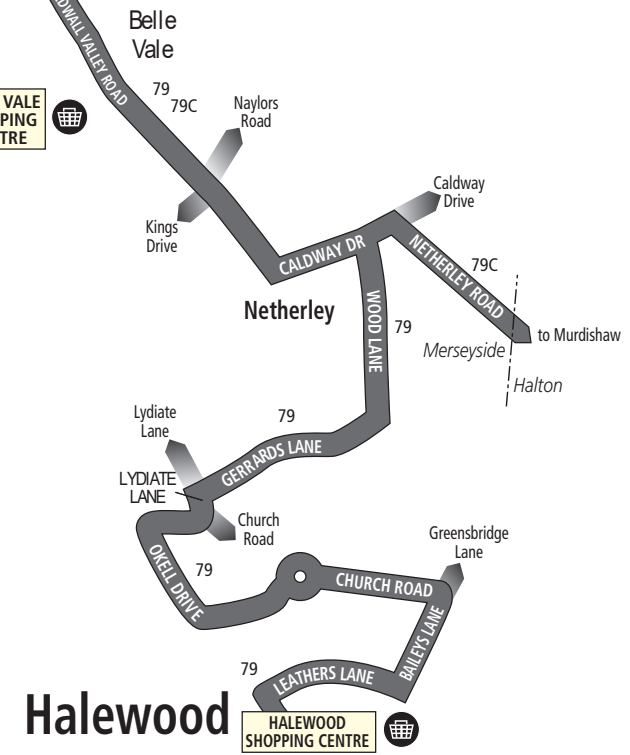

**Routes 79 and 79C:
Liverpool - Netherley - Halewood or Murdishaw**

KEY	
	Timetable Reference Point
	Merseyrail Station
	Bus Station
	Merseytravel Centre
	Shopping
	Hospital

This page shows the Liverpool to Netherley section of the 79C route.
The following page shows the Netherley to Murdishaw section of the 79C route.

Liverpool city centre