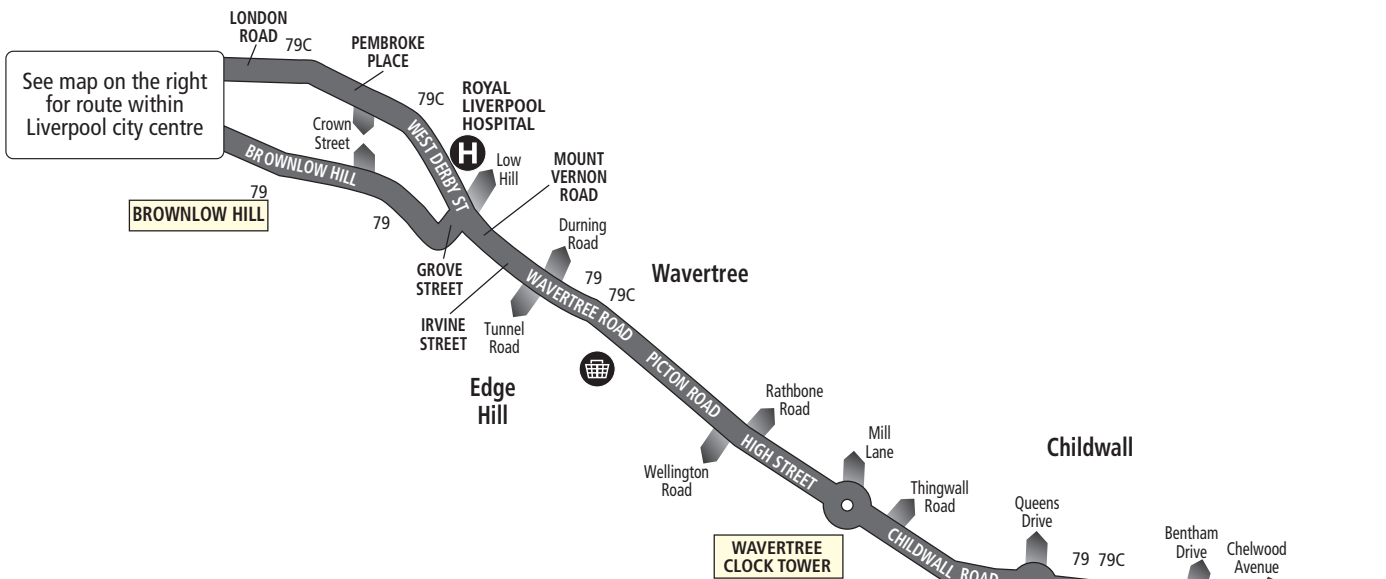

PLEASE NOTE Times given for stops in italics are estimated

**79C****Murdishaw - Runcorn - Widnes - Liverpool****Arriva****Sundays and bank holidays**

<b>Murdishaw</b>		1924	1952	2022	2052	2122	2222	2322
Halton Lea South		1932	2000	2030	2100	2130	2230	2330
<b>Grange St Chads School</b>		1936	2004	2034	2104	2134	2234	2334
<b>Runcorn High Street Bus Station</b>		1946	2014	2044	2114	2144	2244	2344
<b>Widnes Green Oaks</b>		2001	2029	2059	2129	2159	2257	2357
<b>Hough Green Merseyrail station</b>		2011	2039	2109	2139	2209	2307	0007
<b>Upton Upton Community Centre</b>		2017	2045	2115	2145	2215	2314	0014
Caldway Drive, Wood Lane		2026	2054	2124	2154	2224	-	-
<b><i>Belle Vale Shopping Centre</i></b>		2030	2058	2128	2158	2228	-	-
<b>Wavertree High Street, The Rose</b>		2043	2111	2141	2211	2241	-	-
Wavertree Road, Overton Street		2051	2119	2149	2218	2248	-	-
<b>Queen Square Bus Station</b>		2059	2127	2157	2225	2255	-	-

**Code used on this page:**

► - means this journey finishes and the time is given at St Basils

PLEASE NOTE Times given for stops in italics are estimated

**Routes 79 and 79C:  
Liverpool - Netherley - Halewood or Murdishaw**

KEY	
	Timetable Reference Point
	Merseyrail Station
	Bus Station
	Merseytravel Centre
	Shopping
	Hospital

This page shows the Liverpool to Netherley section of the 79C route.  
The following page shows the Netherley to Murdishaw section of the 79C route.