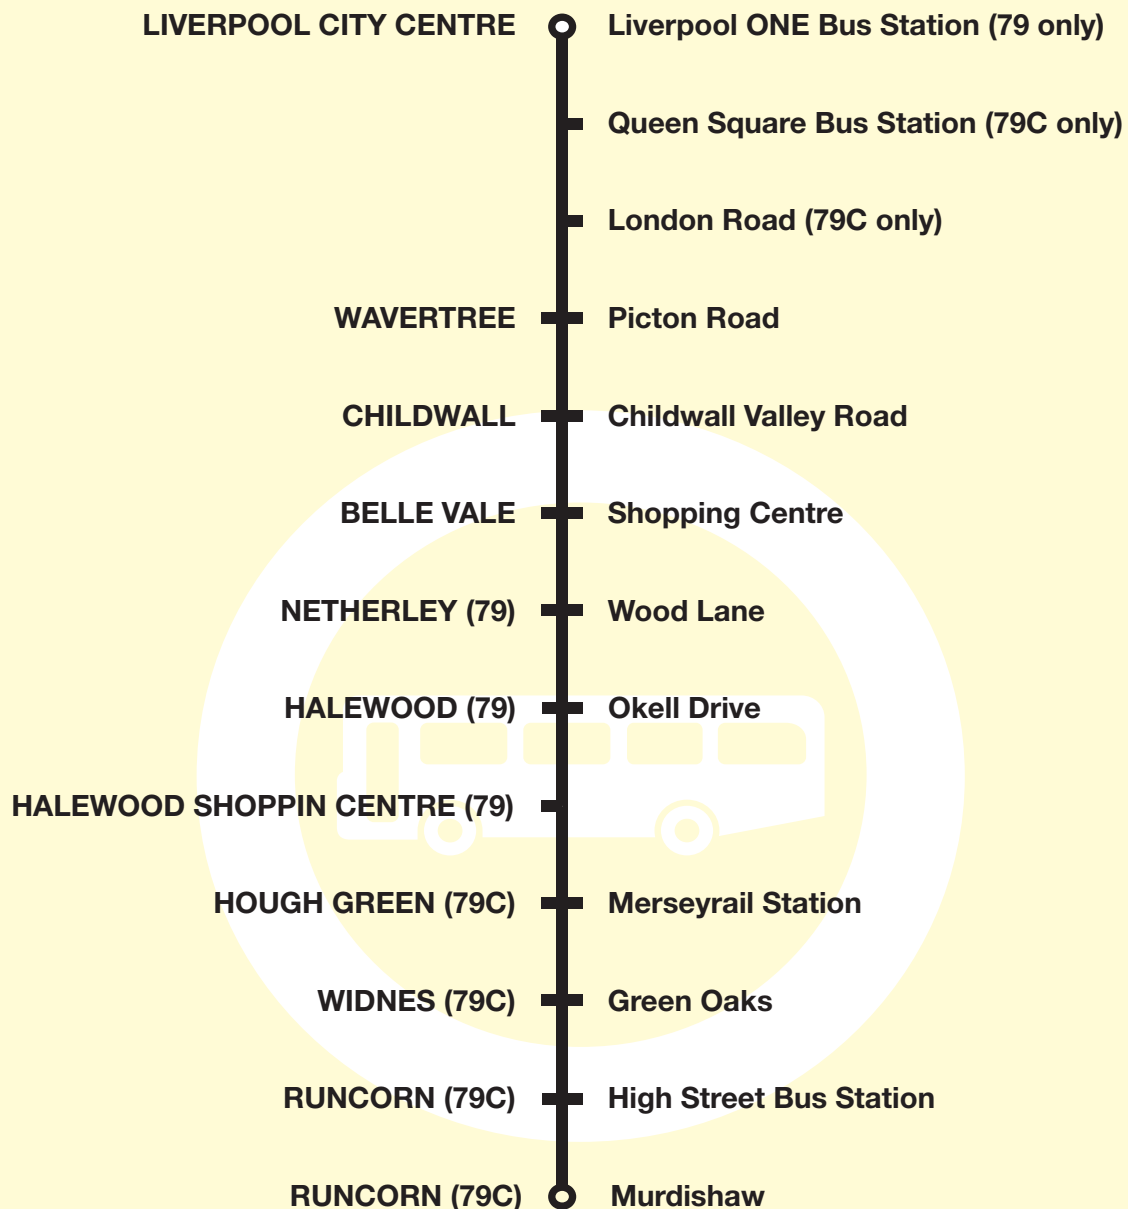

## Bus timetable

# 79 79C

**Liverpool - Halewood**

**Liverpool - Murdishaw**

**These services are provided by Arriva**

## What's changed?

**Route 79:** No change.

**Route 79C:** Journeys towards Murdishaw revert to usual route due to the re-opening of the Northern Busway. Time changes throughout.