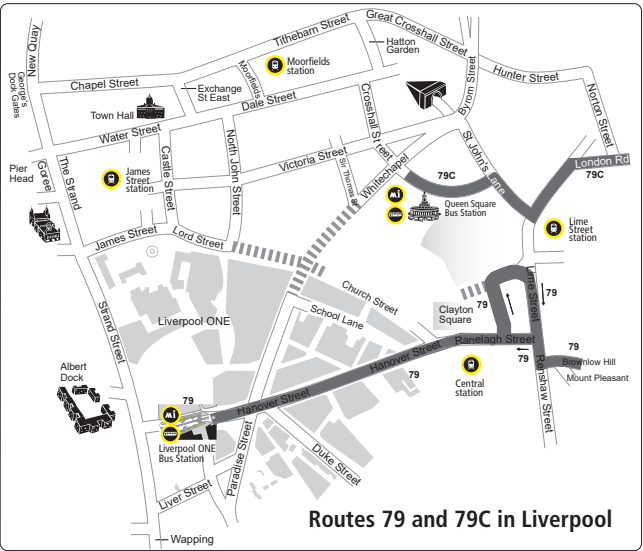

Continued on next page

**Additional services operate between Belle Vale and Queen Square Bus Station.
See pages 16 and 17 for times of the 79C service.**

**79****Halewood - Liverpool****Arriva****Mondays to Fridays continued**

**Additional services operate between Belle Vale and Queen Square Bus Station.
See page 19 for times of the 79C service.**

**79C****Liverpool - Widnes - Runcorn - Murdishaw****Arriva****Mondays to Fridays**

PLEASE NOTE Times given for stops in italics are estimated

**79C****Murdishaw - Runcorn - Widnes - Liverpool****Arriva****Sundays and bank holidays**

| | | | | | | | | |
|--|--|------|------|------|------|------|------|------|
| Murdishaw | | 1924 | 1952 | 2022 | 2052 | 2122 | 2222 | 2322 |
| Halton Lea South | | 1932 | 2000 | 2030 | 2100 | 2130 | 2230 | 2330 |
| Grange St Chads School | | 1936 | 2004 | 2034 | 2104 | 2134 | 2234 | 2334 |
| Runcorn High Street Bus Station | | 1946 | 2014 | 2044 | 2114 | 2144 | 2244 | 2344 |
| Widnes Green Oaks | | 2001 | 2029 | 2059 | 2129 | 2159 | 2257 | 2357 |
| Hough Green Merseyrail station | | 2011 | 2039 | 2109 | 2139 | 2209 | 2307 | 0007 |
| Upton Upton Community Centre | | 2017 | 2045 | 2115 | 2145 | 2215 | 2314 | 0014 |
| Caldway Drive, Wood Lane | | 2026 | 2054 | 2124 | 2154 | 2224 | - | - |
| Belle Vale Shopping Centre | | 2030 | 2058 | 2128 | 2158 | 2228 | - | - |
| Wavertree High Street, The Rose | | 2043 | 2111 | 2141 | 2211 | 2241 | - | - |
| Wavertree Road, Overton Street | | 2051 | 2119 | 2149 | 2218 | 2248 | - | - |
| Queen Square Bus Station | | 2059 | 2127 | 2157 | 2225 | 2255 | - | - |

Liverpool city centre

| KEY | |
|-----|---------------------------|
| | Timetable Reference Point |
| | Merseyrail Station |
| | Bus Station |
| | Merseytravel Centre |
| | Shopping |
| | Hospital |

This page shows the Liverpool to Netherley section of the 79C route.
The following page shows the Netherley to Murdishaw section of the 79C route.