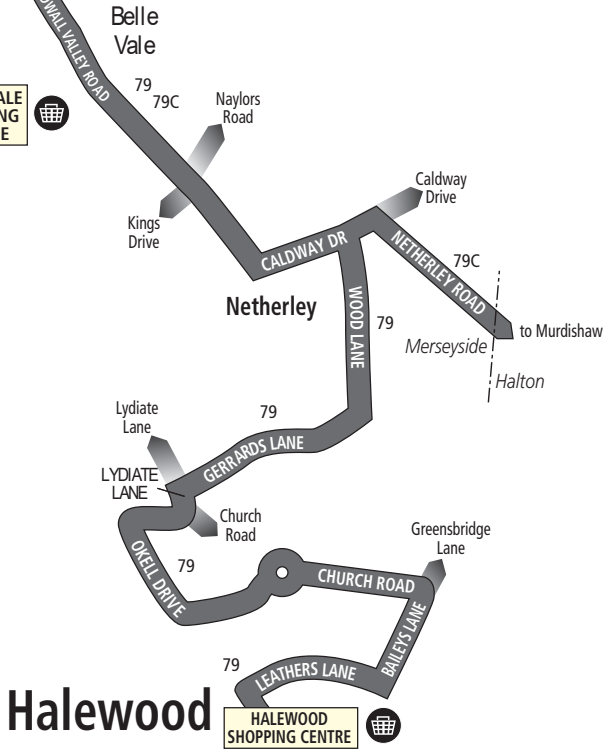

Code used on this page:

► - means this journey finishes and the time is given at St Basils

PLEASE NOTE Times given for stops in italics are estimated

Routes 79 and 79C:
Liverpool - Netherley - Halewood or Murdishaw

Liverpool city centre

| KEY | |
|-----|---------------------------|
| | Timetable Reference Point |
| | Merseyrail Station |
| | Bus Station |
| | Merseytravel Centre |
| | Shopping |
| | Hospital |

This page shows the Liverpool to Netherley section of the 79C route.
The following page shows the Netherley to Murdishaw section of the 79C route.