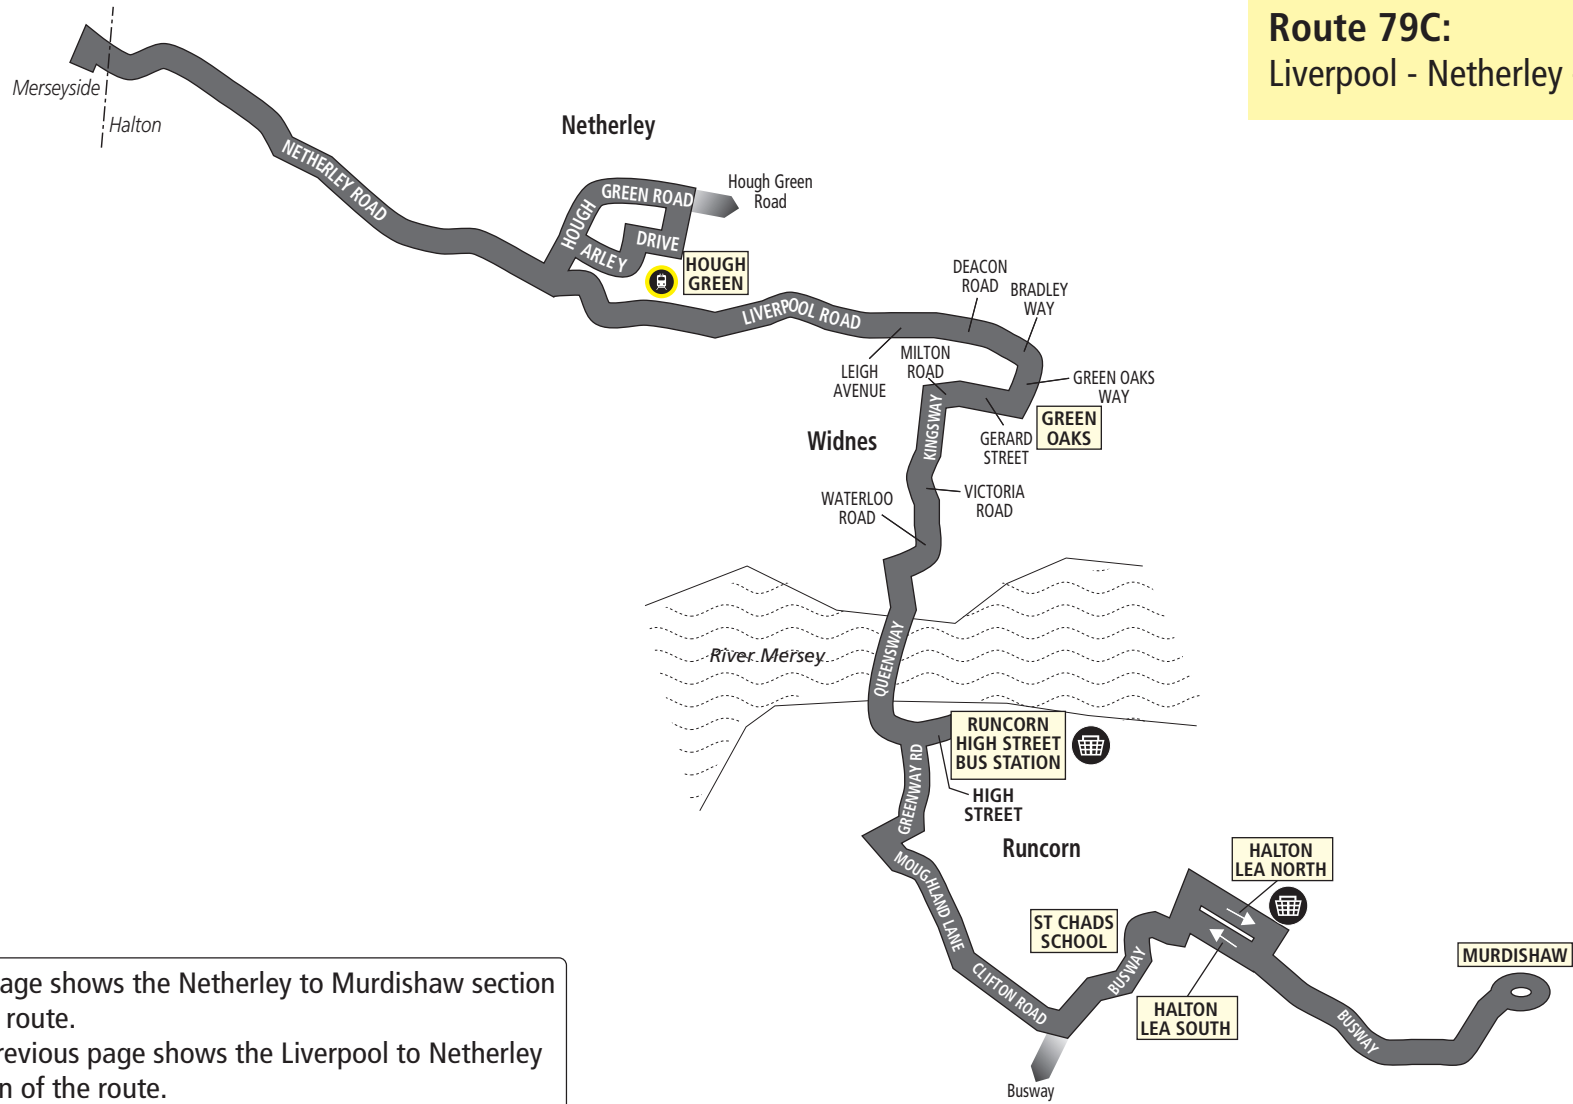

PLEASE NOTE Times given for stops in italics are estimated

**79C****Murdishaw - Runcorn - Widnes - Liverpool****Arriva****Sundays and bank holidays**

| | | | | | | | | |
|--|--|------|------|------|------|------|------|------|
| Murdishaw | | 1924 | 1952 | 2022 | 2052 | 2122 | 2222 | 2322 |
| Halton Lea South | | 1932 | 2000 | 2030 | 2100 | 2130 | 2230 | 2330 |
| Grange St Chads School | | 1936 | 2004 | 2034 | 2104 | 2134 | 2234 | 2334 |
| Runcorn High Street Bus Station | | 1946 | 2014 | 2044 | 2114 | 2144 | 2244 | 2344 |
| Widnes Green Oaks | | 2001 | 2029 | 2059 | 2129 | 2159 | 2257 | 2357 |
| Hough Green Merseyrail station | | 2011 | 2039 | 2109 | 2139 | 2209 | 2307 | 0007 |
| Upton Upton Community Centre | | 2017 | 2045 | 2115 | 2145 | 2215 | 2314 | 0014 |
| Caldway Drive, Wood Lane | | 2026 | 2054 | 2124 | 2154 | 2224 | - | - |
| Belle Vale Shopping Centre | | 2030 | 2058 | 2128 | 2158 | 2228 | - | - |
| Wavertree High Street, The Rose | | 2043 | 2111 | 2141 | 2211 | 2241 | - | - |
| Wavertree Road, Overton Street | | 2051 | 2119 | 2149 | 2218 | 2248 | - | - |
| Queen Square Bus Station | | 2059 | 2127 | 2157 | 2225 | 2255 | - | - |

Code used on this page:

► - means this journey finishes and the time is given at St Basils

PLEASE NOTE Times given for stops in italics are estimated

Routes 79 and 79C:
Liverpool - Netherley - Halewood or Murdishaw

Liverpool city centre

| KEY | |
|-----|---------------------------|
| | Timetable Reference Point |
| | Merseyrail Station |
| | Bus Station |
| | Merseytravel Centre |
| | Shopping |
| | Hospital |

This page shows the Liverpool to Netherley section of the 79C route.
The following page shows the Netherley to Murdishaw section of the 79C route.

Route 79C:
Liverpool - Netherley - Murdishaw

This page shows the Netherley to Murdishaw section of the route.
 The previous page shows the Liverpool to Netherley section of the route.