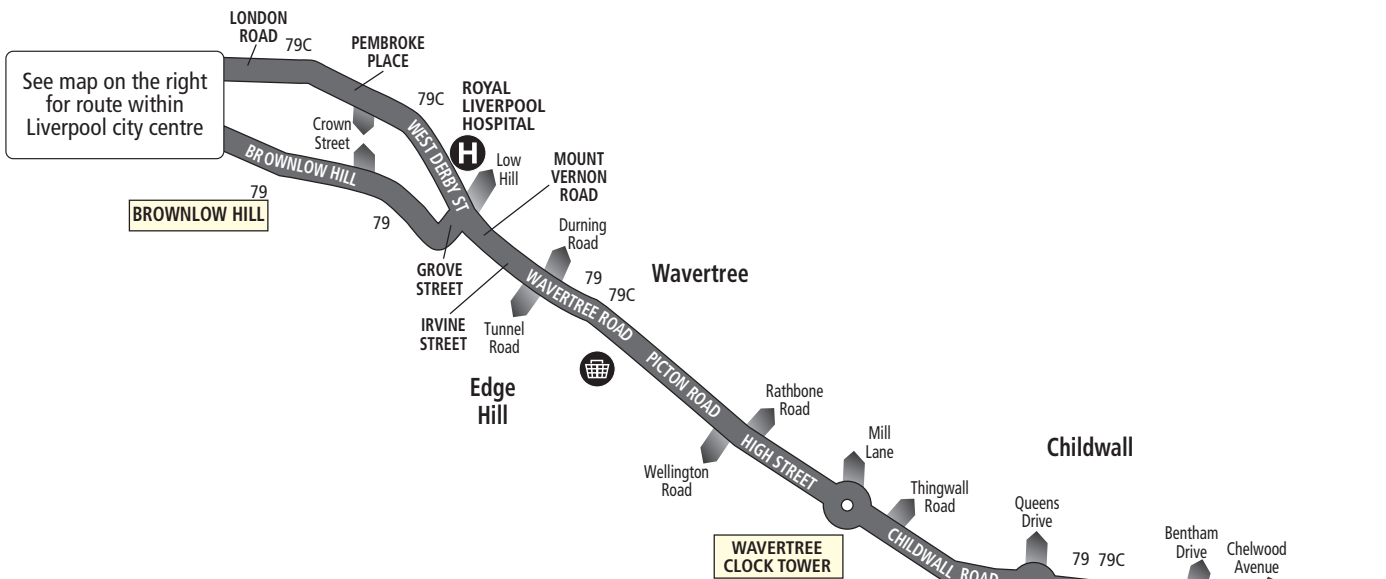

PLEASE NOTE Times given for stops in italics are estimated

**79C****Murdishaw - Runcorn - Widnes - Liverpool****Arriva****Sundays and bank holidays**

| | | | | | | | | |
|--|--|------|------|------|------|------|------|------|
| Murdishaw | | 1924 | 1952 | 2022 | 2052 | 2122 | 2222 | 2322 |
| Halton Lea South | | 1932 | 2000 | 2030 | 2100 | 2130 | 2230 | 2330 |
| Grange St Chads School | | 1936 | 2004 | 2034 | 2104 | 2134 | 2234 | 2334 |
| Runcorn High Street Bus Station | | 1946 | 2014 | 2044 | 2114 | 2144 | 2244 | 2344 |
| Widnes Green Oaks | | 2001 | 2029 | 2059 | 2129 | 2159 | 2257 | 2357 |
| Hough Green Merseyrail station | | 2011 | 2039 | 2109 | 2139 | 2209 | 2307 | 0007 |
| Upton Upton Community Centre | | 2017 | 2045 | 2115 | 2145 | 2215 | 2314 | 0014 |
| Caldway Drive, Wood Lane | | 2026 | 2054 | 2124 | 2154 | 2224 | - | - |
| Belle Vale Shopping Centre | | 2030 | 2058 | 2128 | 2158 | 2228 | - | - |
| Wavertree High Street, The Rose | | 2043 | 2111 | 2141 | 2211 | 2241 | - | - |
| Wavertree Road, Overton Street | | 2051 | 2119 | 2149 | 2218 | 2248 | - | - |
| Queen Square Bus Station | | 2059 | 2127 | 2157 | 2225 | 2255 | - | - |

Code used on this page:

► - means this journey finishes and the time is given at St Basils

PLEASE NOTE Times given for stops in italics are estimated

Routes 79 and 79C:
Liverpool - Netherley - Halewood or Murdishaw

Liverpool city centre

| KEY | |
|-----|---------------------------|
| | Timetable Reference Point |
| | Merseyrail Station |
| | Bus Station |
| | Merseytravel Centre |
| | Shopping |
| | Hospital |

This page shows the Liverpool to Netherley section of the 79C route.
The following page shows the Netherley to Murdishaw section of the 79C route.