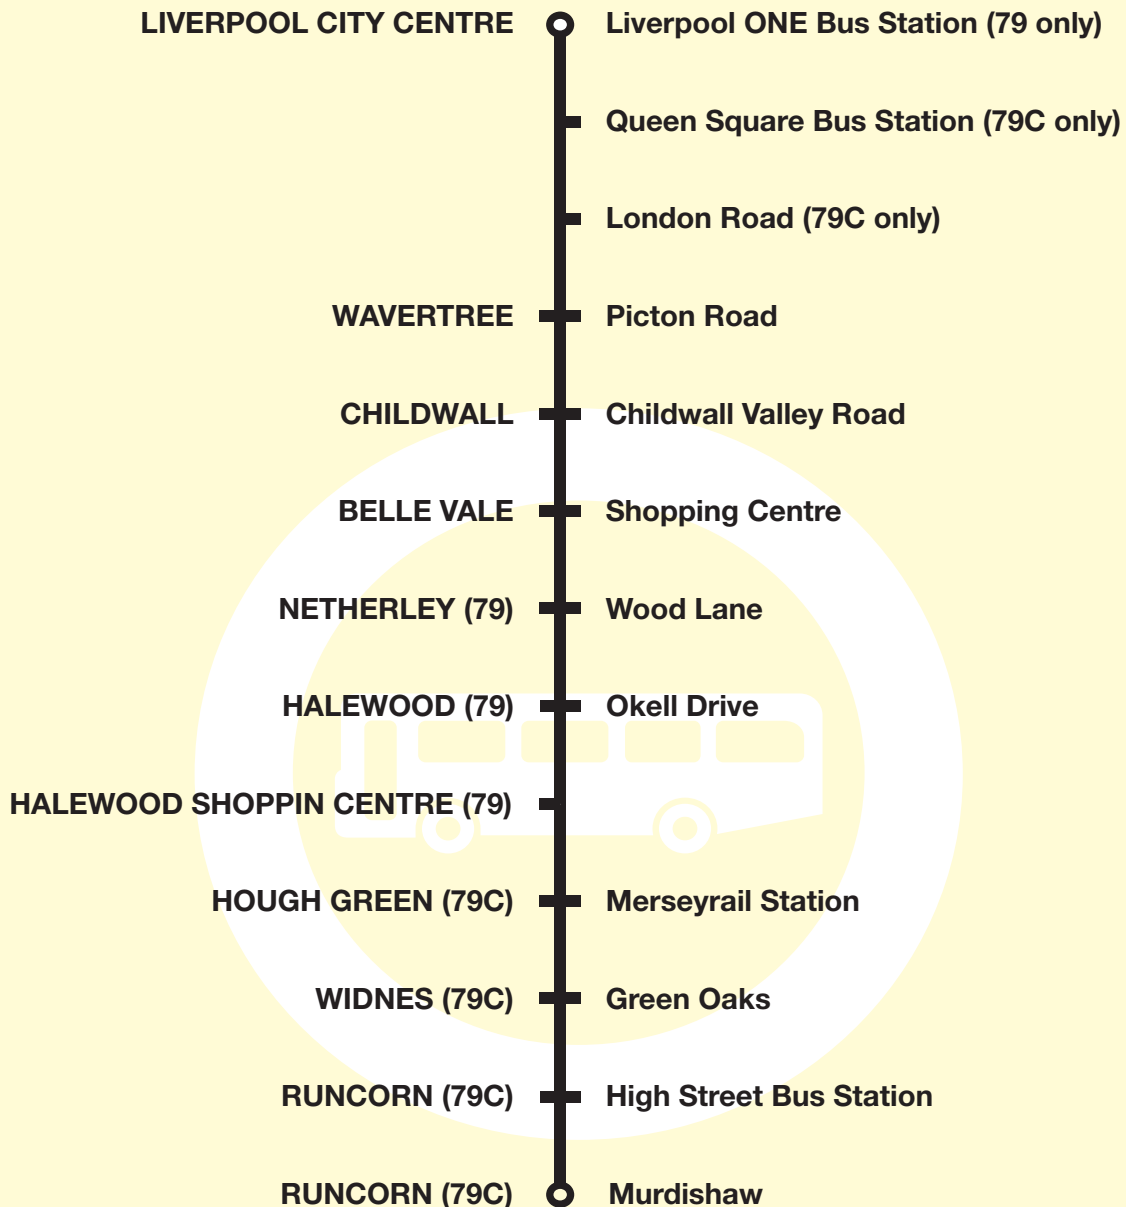

Valid from 19 July 2026

Bus timetable

79 79C

Liverpool - Halewood

Liverpool - Murdishaw

These services are provided by Arriva

What's changed?

Route 79: The Monday to Friday service is reduced for the summer. The daytime frequency is reduced from about every 7-8 minutes to about every 10 minutes. Saturdays and Sundays are not affected.

Route 79C: No change.

Any comments about this service?

If you've got any comments or suggestions about the services shown in this timetable, please contact the bus company who runs the service:

Arriva North West

Call **0300 131 2881** or email us at **ask@liverpoolcityregion-ca.gov.uk**

79
79C

Liverpool - Halewood
Liverpool - Widnes - Runcorn - Murdishaw

Arriva

Route descriptions

Route 79 between Liverpool and Halewood: from LIVERPOOL ONE BUS STATION via Hanover Street, Ranelagh Street, Great Charlotte Street, Elliot Street, Lime Street, Brownlow Hill, Grove Street, Mount Vernon Road, Mount Vernon, Irvine Street, Wavertree Road, Picton Road, High Street, Childwall Road, Childwall Valley Road, Caldway Drive, Wood Lane, Gerrards Lane, Lydiate Lane, Okell Drive, Church Road, Baileys Lane, Leathers Lane, Hillingden Avenue to HALEWOOD SHOPPING CENTRE.