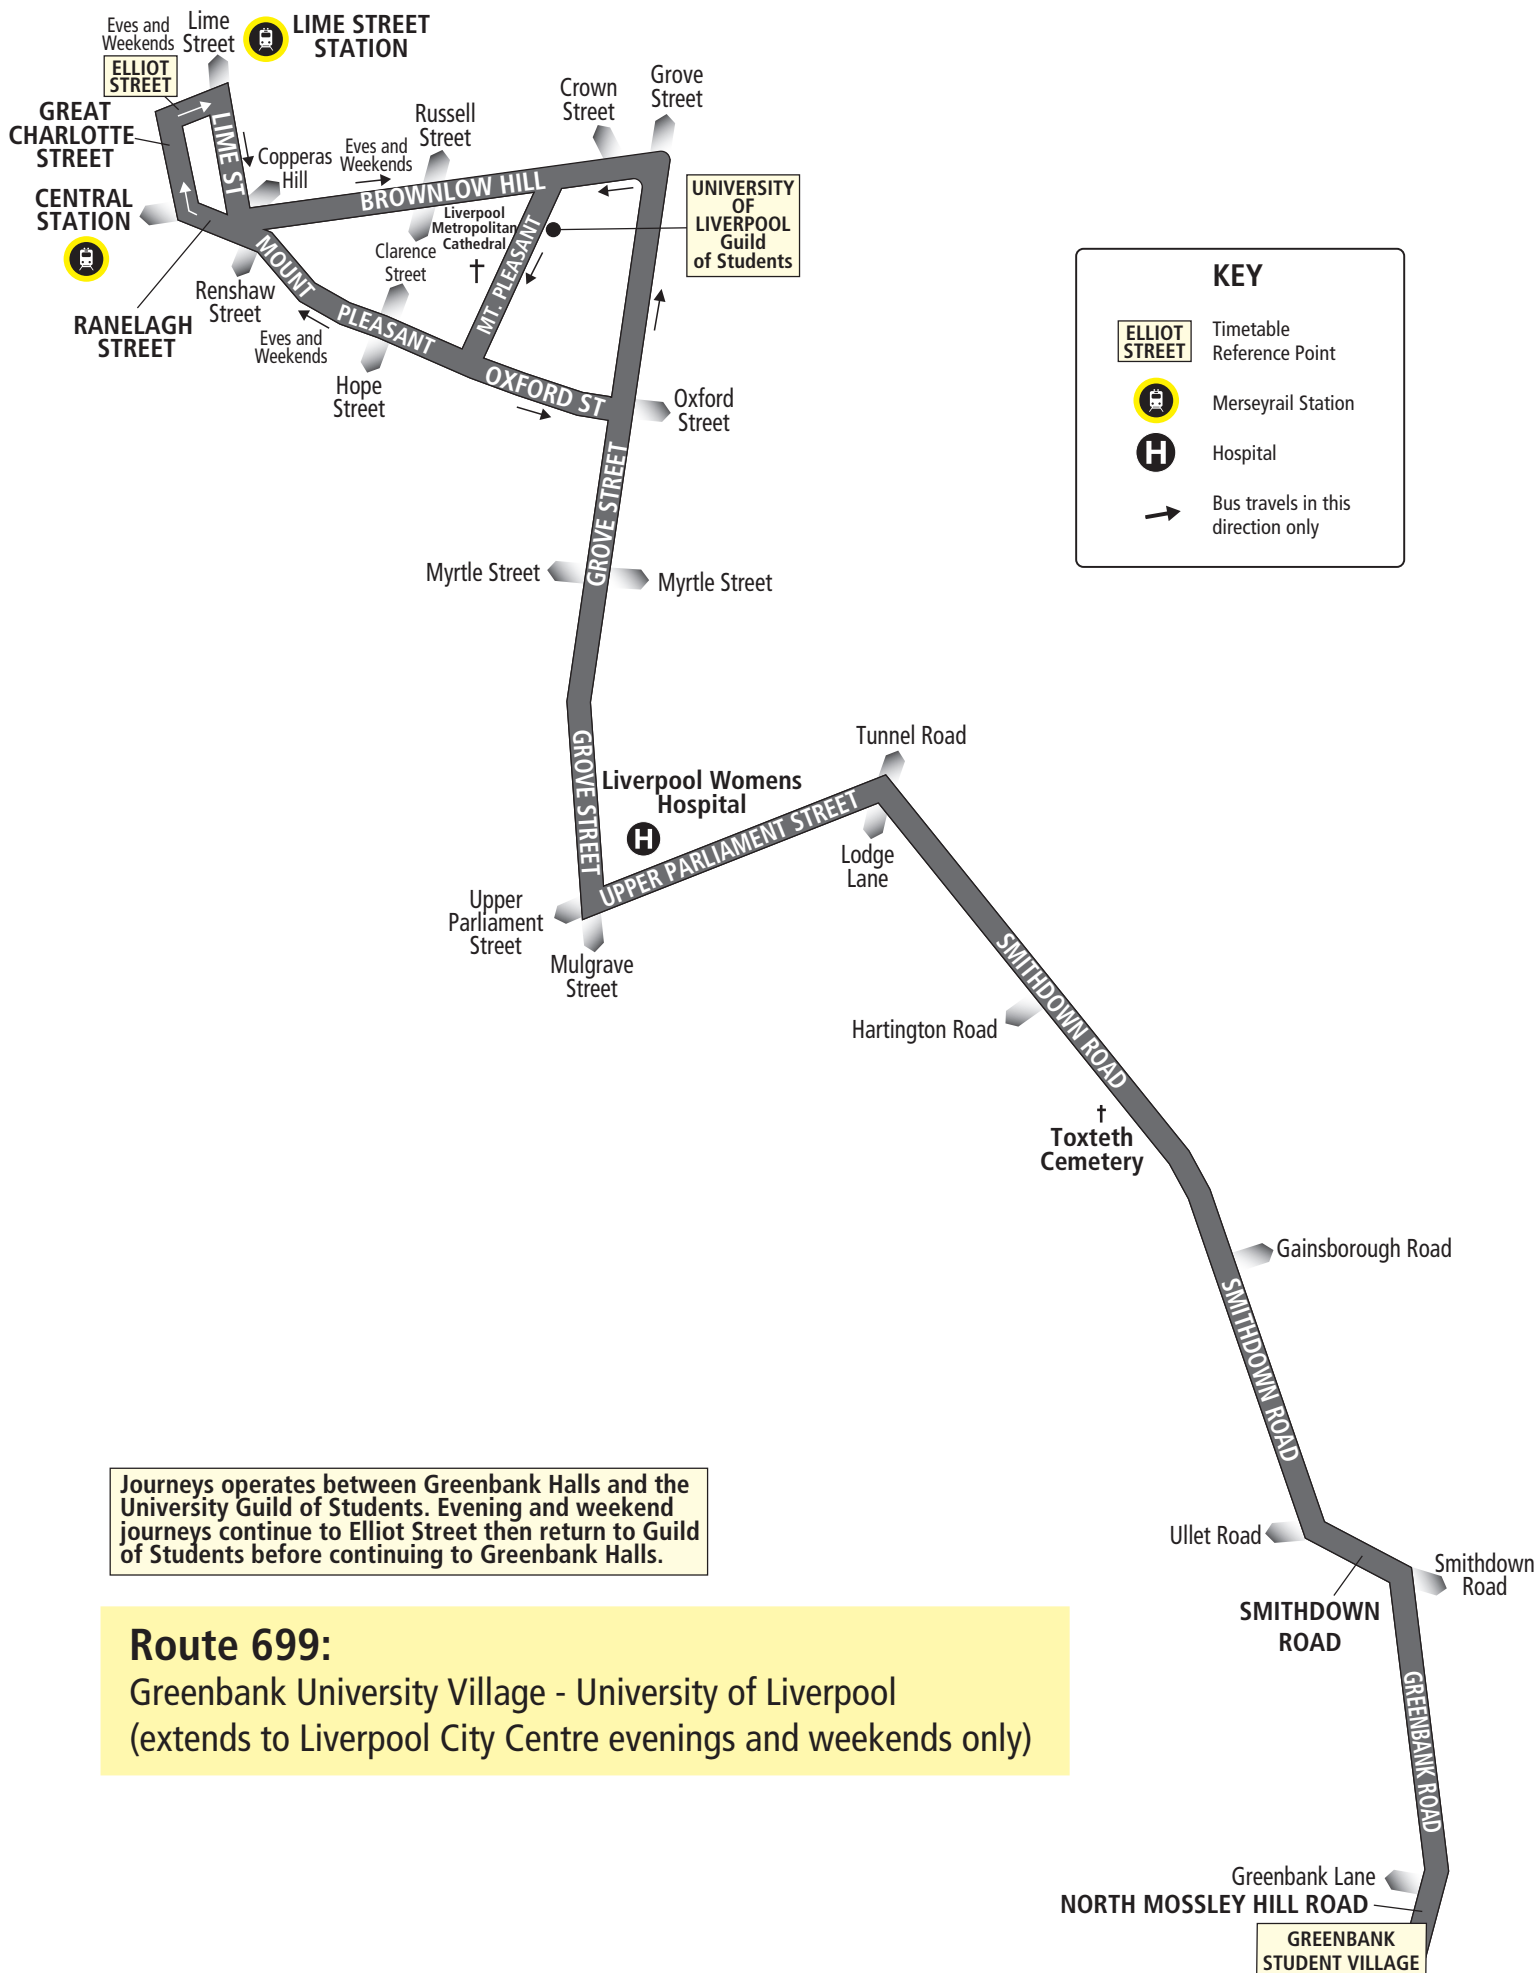

<b>City Centre</b> Elliot Street	-	-	-	-	-	-	-	-	-	-	-	-	-	-
<b>University of Liverpool</b> Mount Pleasant	1432	1447	1502	1521	1536	1541	1557	1607	1613	1625	1634	1647	1654	
<b>Student Village</b> Greenbank Rd, Greenbank Ln	1451	1506	1521	1540	1555	1600	1616	1625	1631	1643	1652	1705	1712	

<b>City Centre</b> Elliot Street	-	-	-	-	-	-	1855	1915	1944	2012	2042	2110	2130	
<b>University of Liverpool</b> Mount Pleasant	1706	1713	1733	1750	1808	1828	1901	1921	1950	2017	2047	2115	2135	
<b>Student Village</b> Greenbank Rd, Greenbank Ln	1723	1729	1749	1806	1824	1844	1916	1936	2005	2032	2102	2129	2148	

<b>City Centre</b> Elliot Street	2155	2240	2240	2324	2324									
<b>University of Liverpool</b> Mount Pleasant	2200	2244	2244	2328	2328									
<b>Student Village</b> Greenbank Rd, Greenbank Ln	2212	2254	2254	2338	2338									

**Code used on this page:** \* - means that the additional 2241 journey does not run on Sunday nights.

Journeys operates between Greenbank Halls and the University of Liverpool. Evening and weekend journeys continue to Elliot Street then return to Guild of Students before continuing to Greenbank Halls.