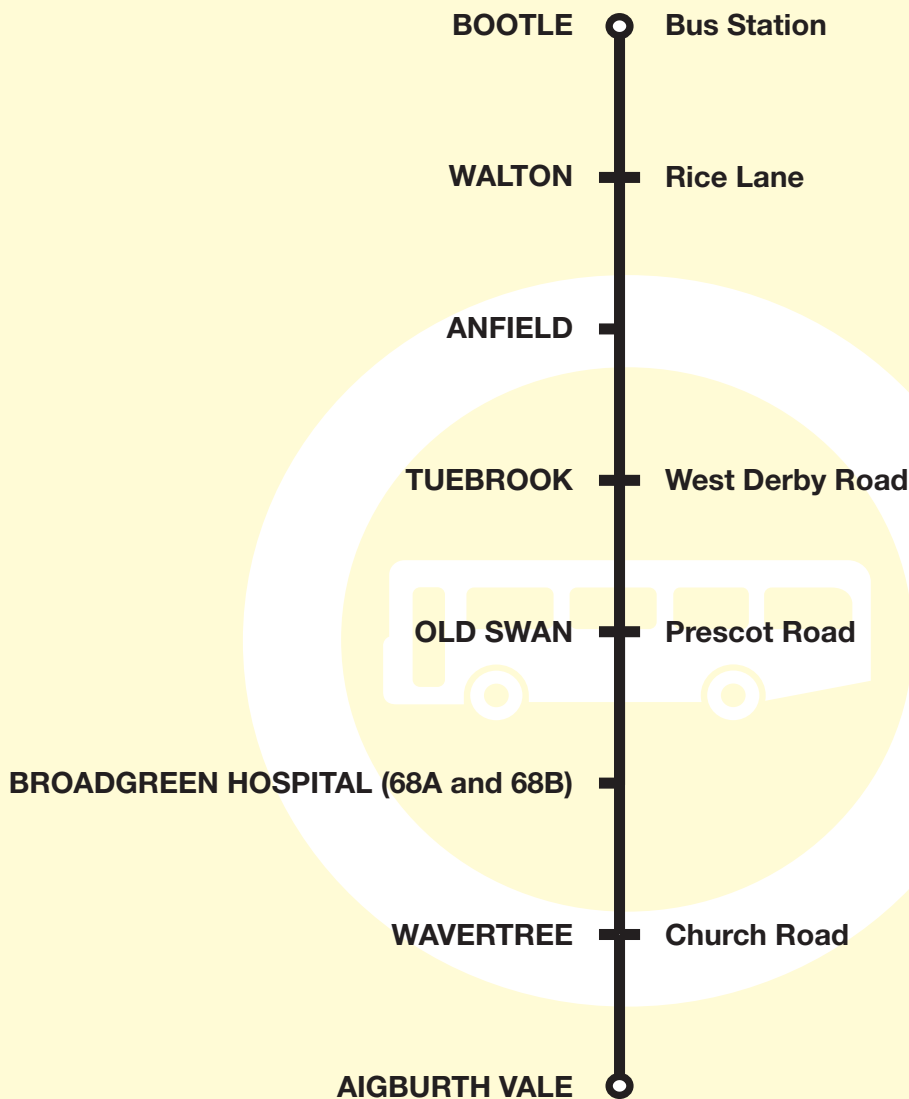

## Bus timetable

**68, 68A,  
68B, 68E**

**Bootle - Aigburth Vale**

**Bootle - Broadgreen Hospital  
or Green Lane**

**These services are provided by Arriva**

## What's changed?

**Route 68, 68A, 68B 68E:** All times have been changed. Re-route via Walton Breck Road, due to Priory Road diversion, remains in place.