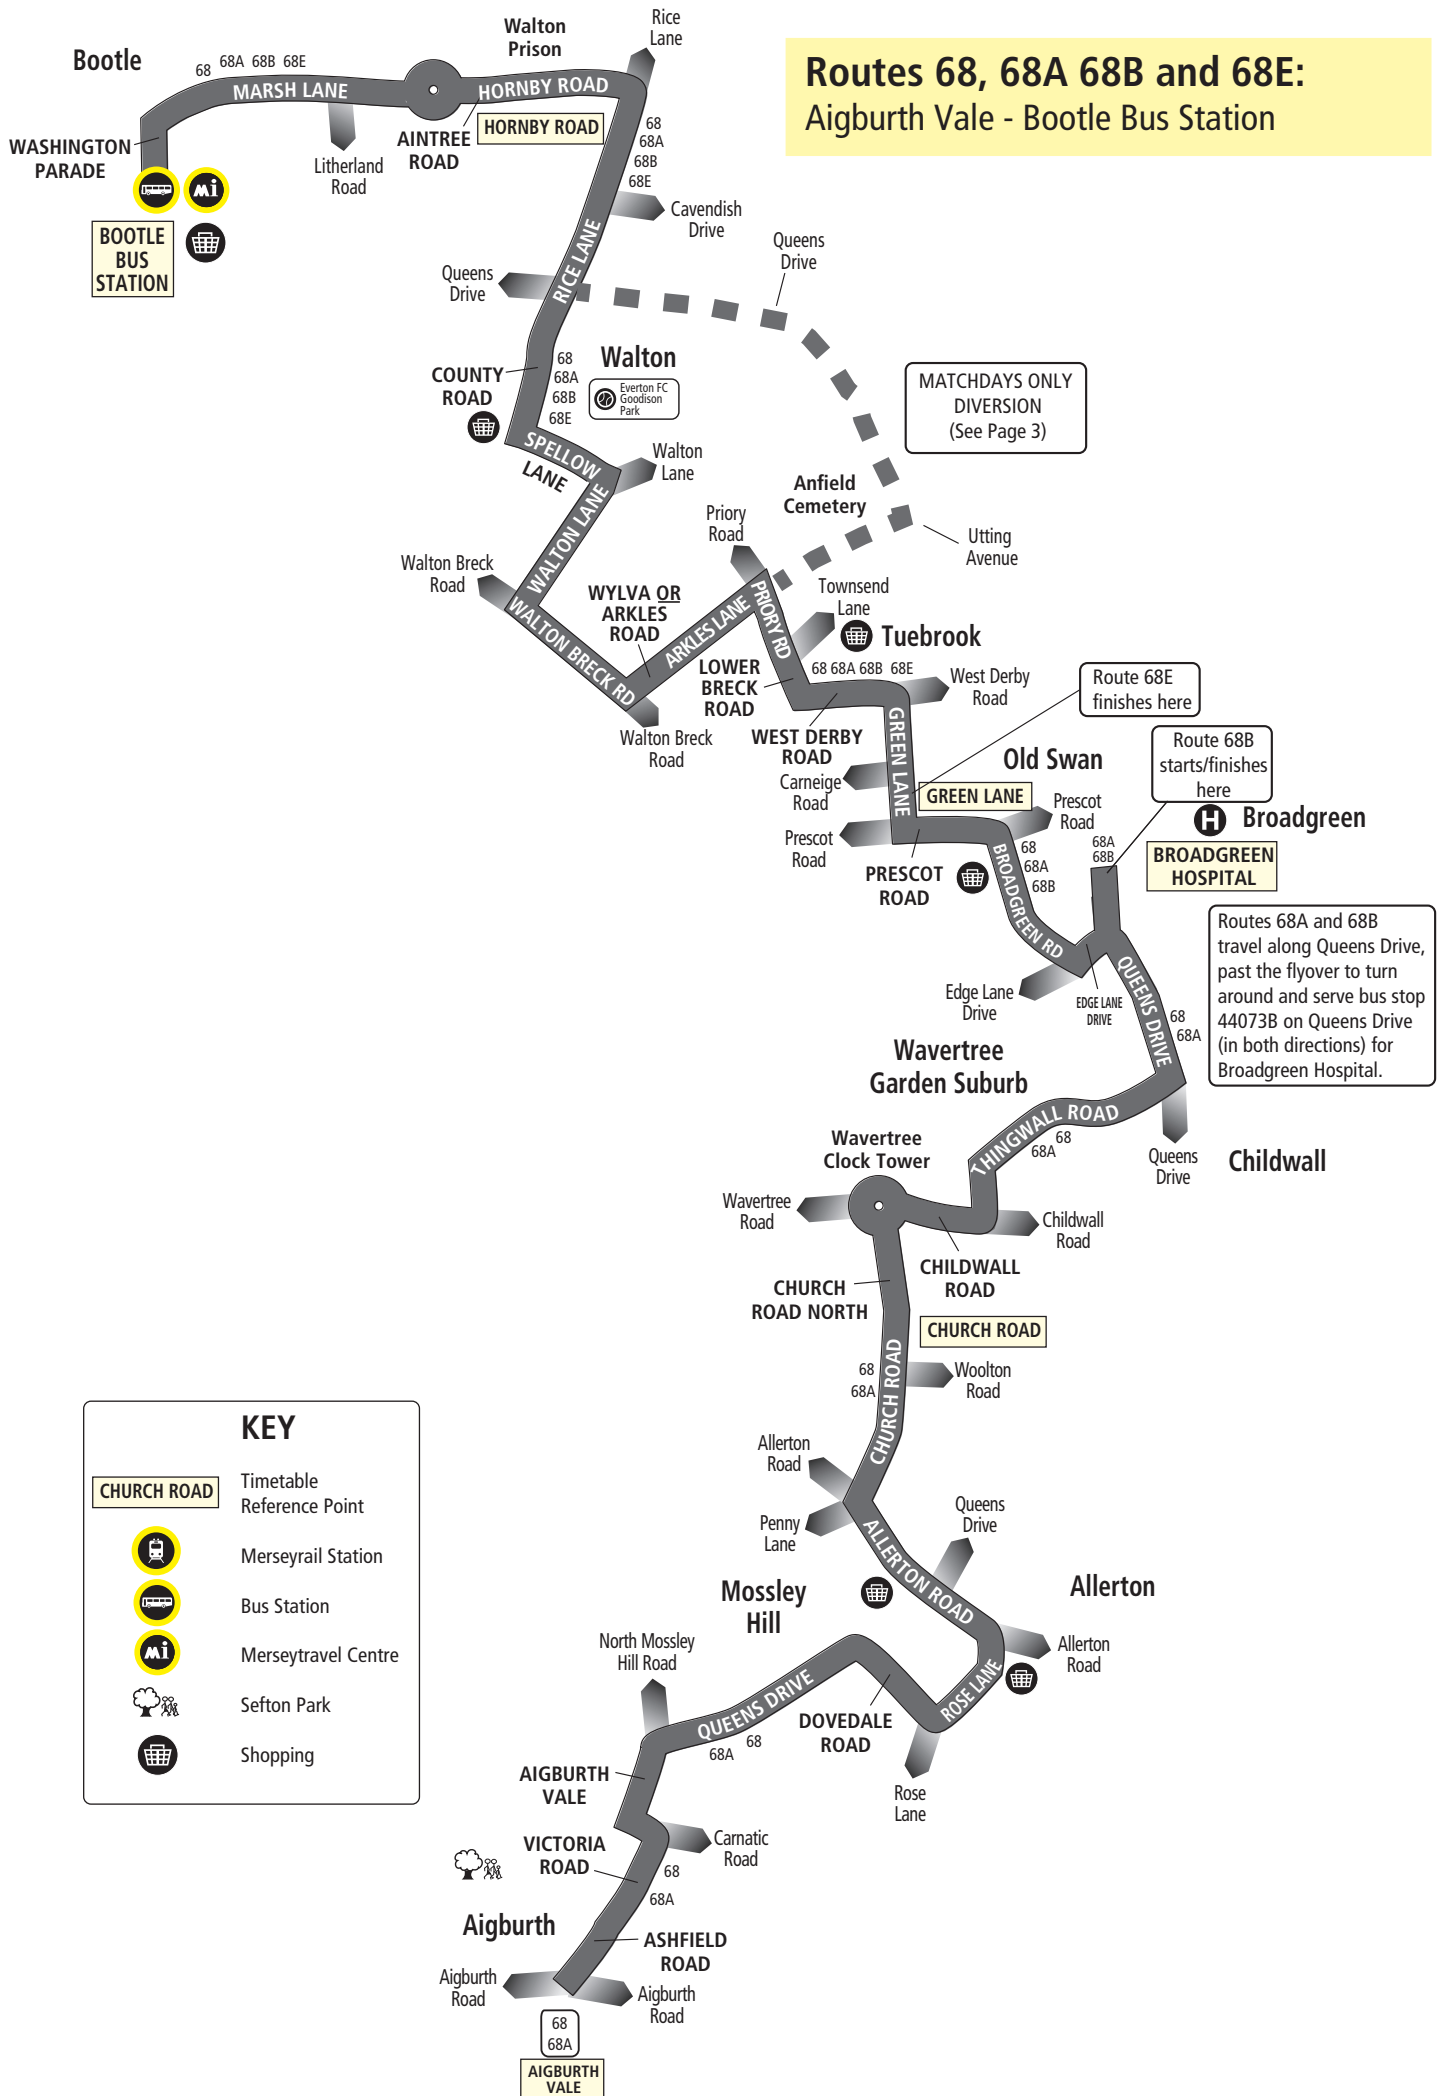

Routes 68, 68A 68B and 68E: Aigburth Vale - Bootle Bus Station

KEY

- CHURCH ROAD Timetable Reference Point
- Merseyrail Station
- Bus Station
- Merseytravel Centre
- Sefton Park
- Shopping