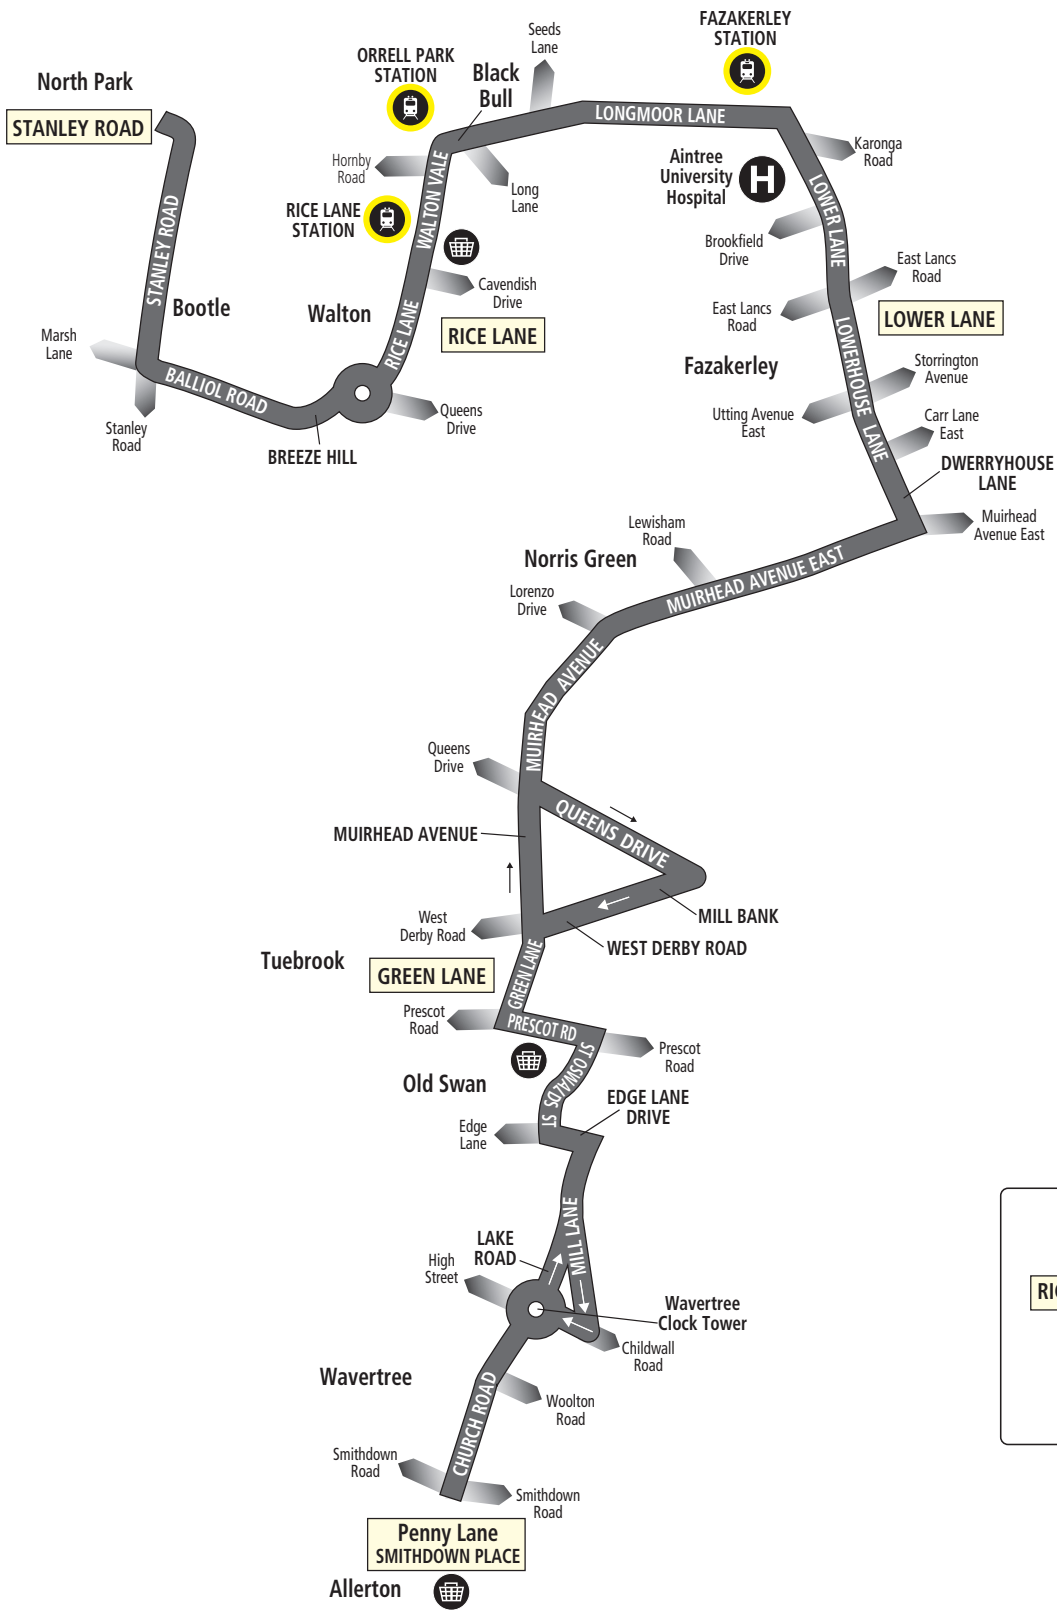

Route 62: Penny Lane - North Park

KEY	
	Timetable Reference Point
	Merseyrail Station
	Shopping