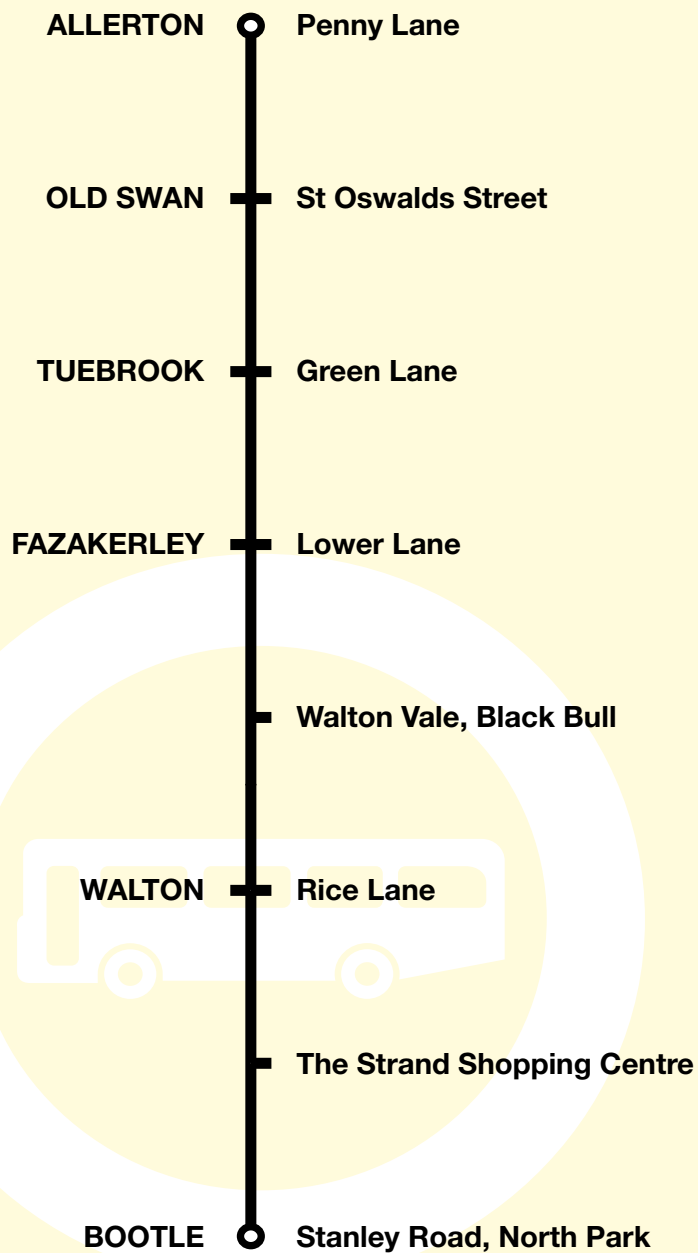

Bus timetable

62 Allerton (Penny Lane) - Bootle (North Park)

This service is provided by Arriva