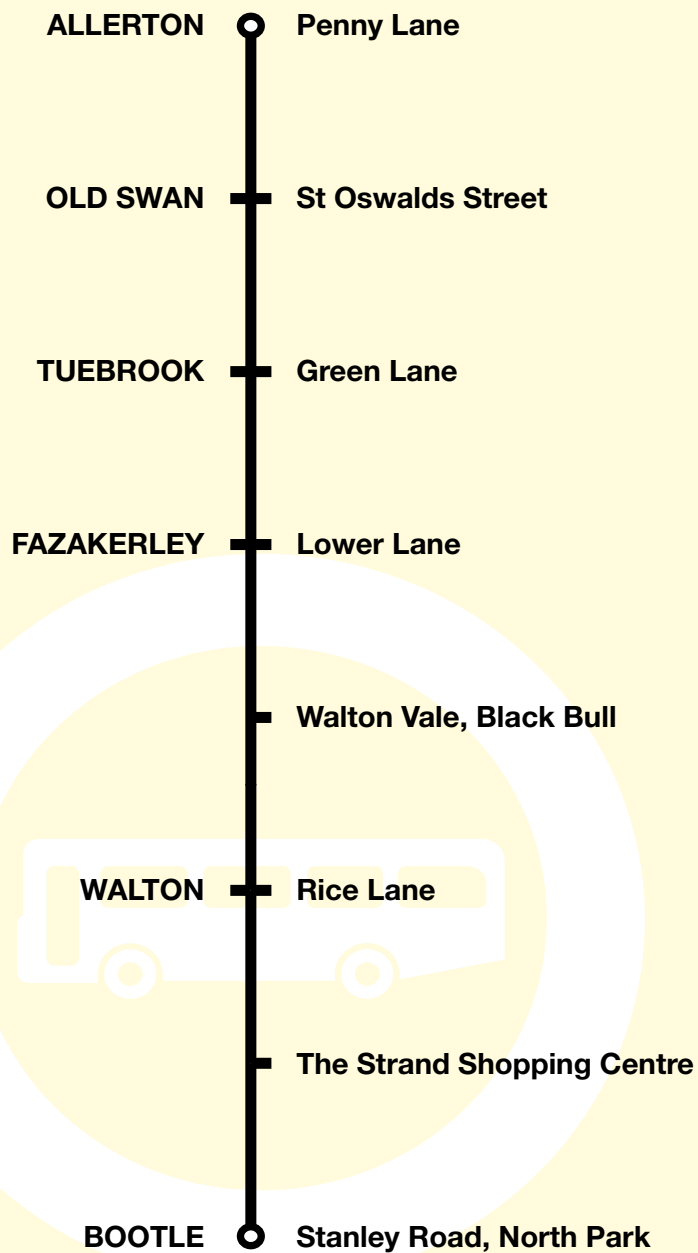

Bus timetable

62 Allerton (Penny Lane) - Bootle (North Park)

This service is provided by Arriva