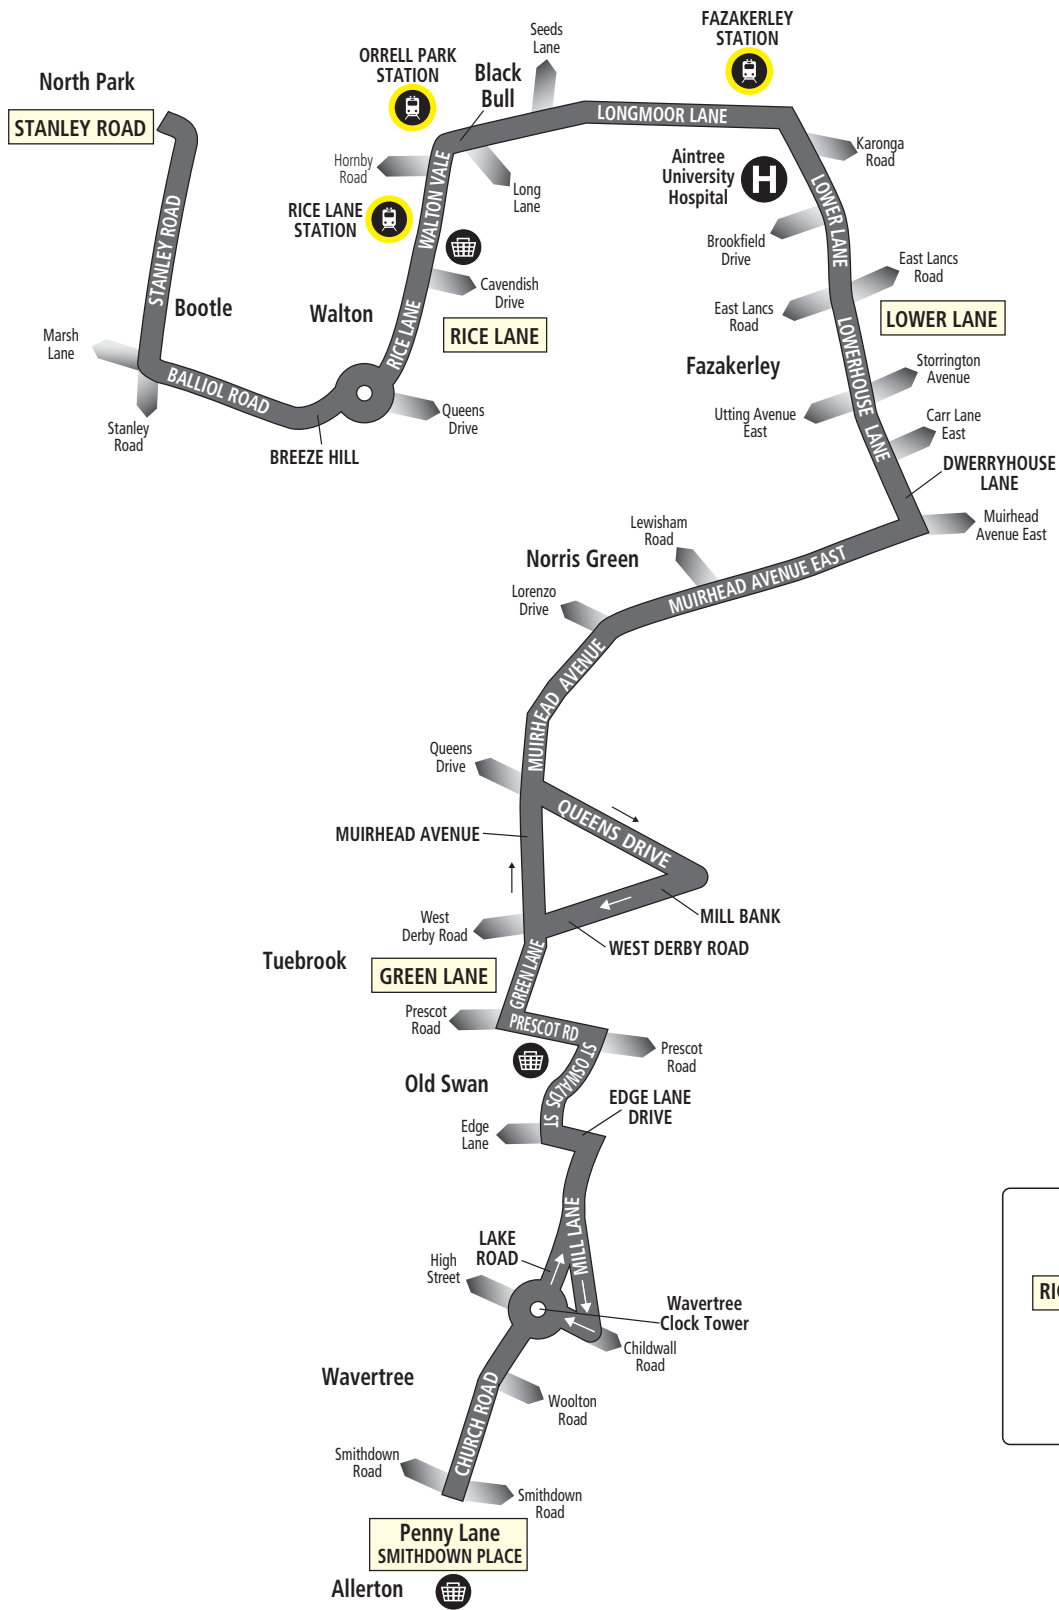

Route 62: Penny Lane - North Park

KEY	
	Timetable Reference Point
	Merseyrail Station
	Shopping