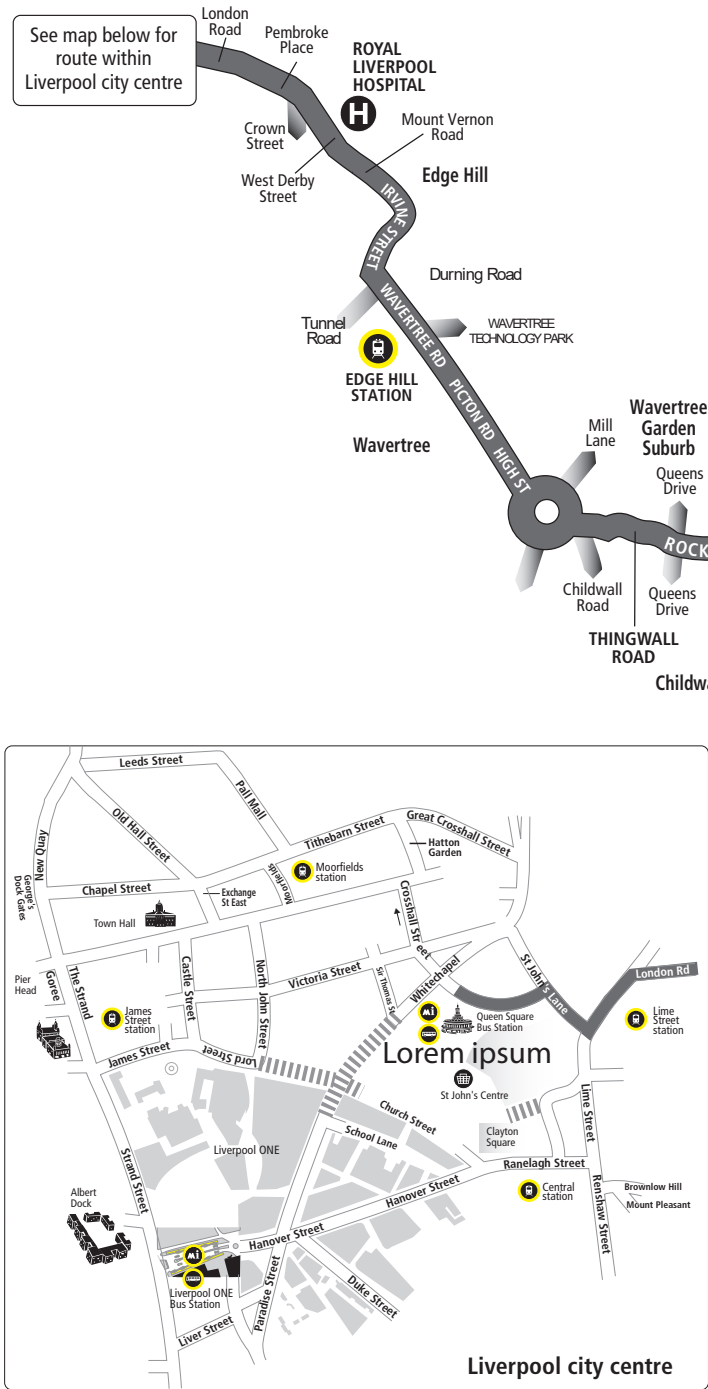

# Route 61: Liverpool - Huyton - Prescot - Widnes - Runcorn

See map below for route within Liverpool city centre

KEY	
	Timetable Reference Point
	Merseyrail Station
	Shopping Centre
	Hospital

This page shows the Liverpool to Rainhill Stoops section of the route. The following page shows the Rainhill Stoops to Halton Hospital section of the route.

# Route 61: Liverpool - Huyton - Prescot - Widnes - Runcorn

This page shows the Rainhill Stoops to Halton Hospital section of the route.  
The previous page shows the Liverpool to Rainhill Stoops section of the route.