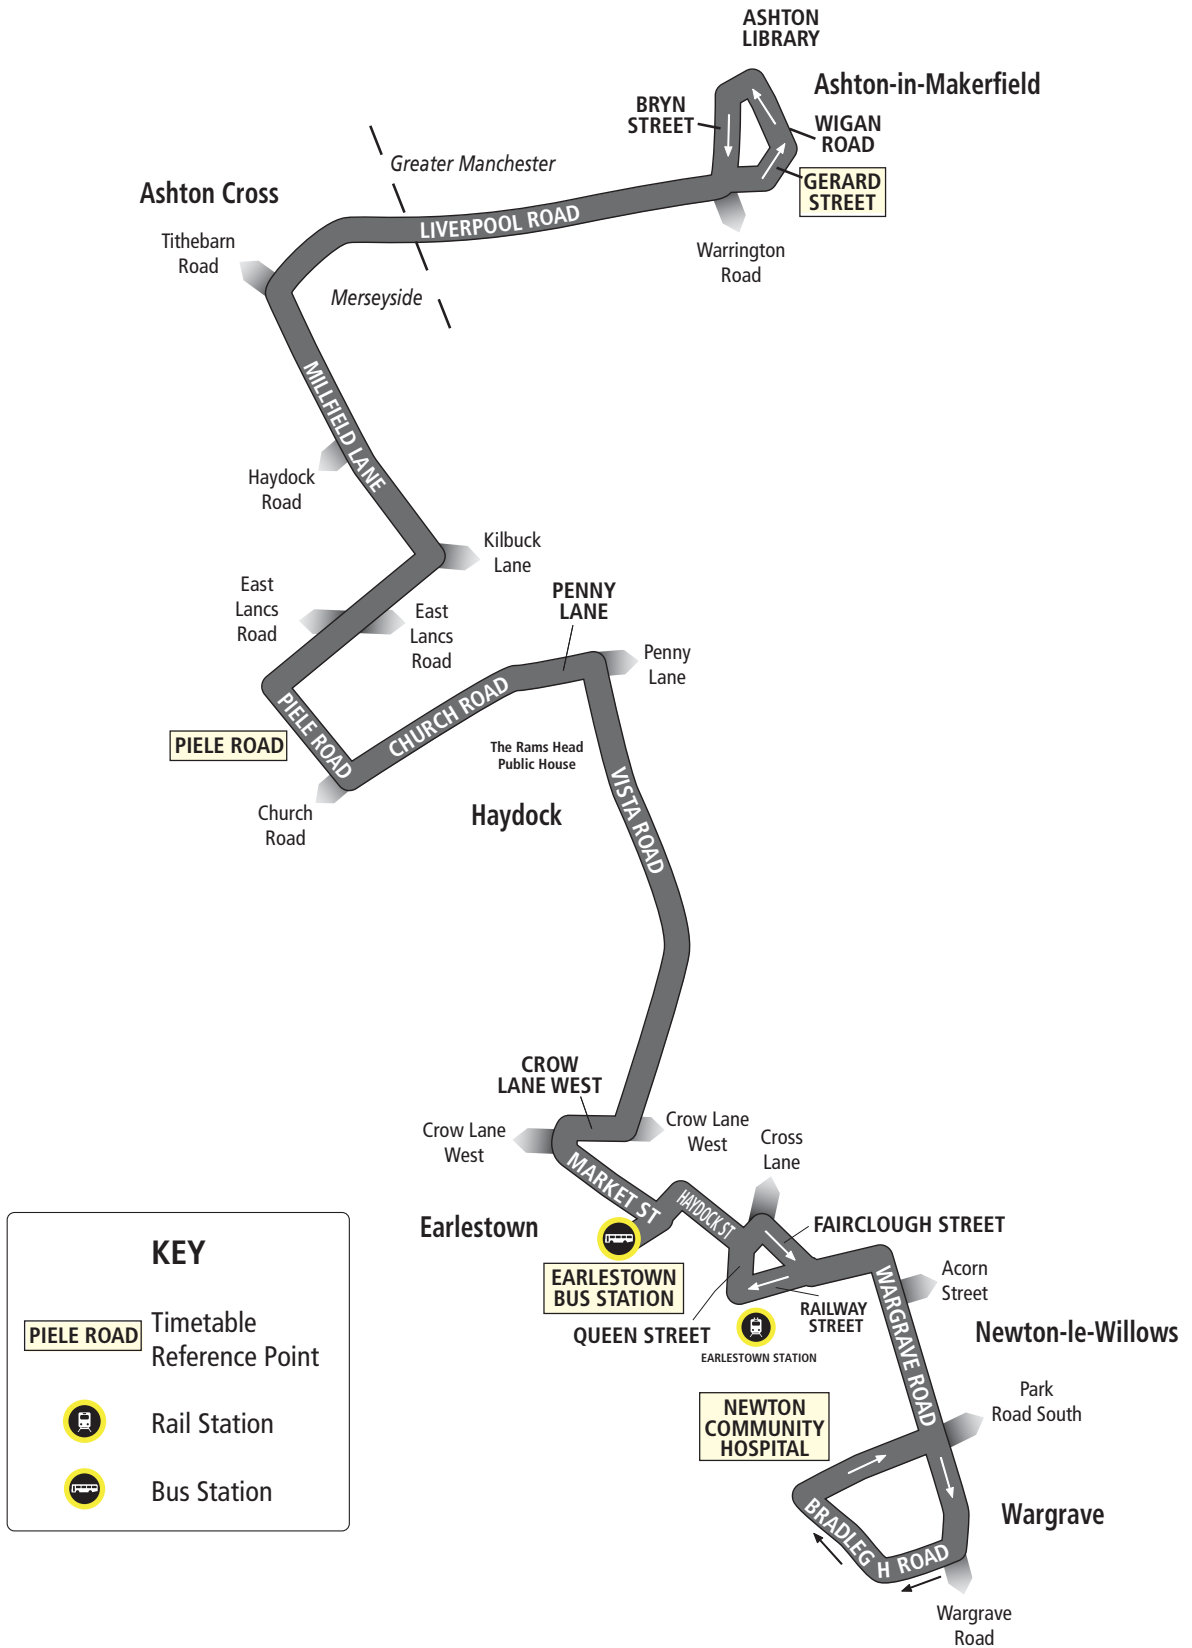

## What's changed?

Route 603: Withdrawn but covered by extended route 22  
Route 602: Service is unchanged.

**Route 602 between Newton and Ashton-in-Makerfield: from** NEWTON COMMUNITY HOSPITAL via Bradlegh Road, Wargrave Road, Railway Road, Queen Street, Bridge Street, Haydock Street, Stanley Street, Tamworth Street, EARLESTOWN BUS STATION, Tamworth Street, Market Street, Crow Lane West, Vista Road, Penny Lane, Church Road, Piele Road, Millfield Lane, Liverpool Road, Gerard Street to ASHTON (GERARD STREET).

# Route 602:

Newton Community Hospital - Ashton

Through journeys may be made from Bradleg Road via Newton Hospital to Ashton