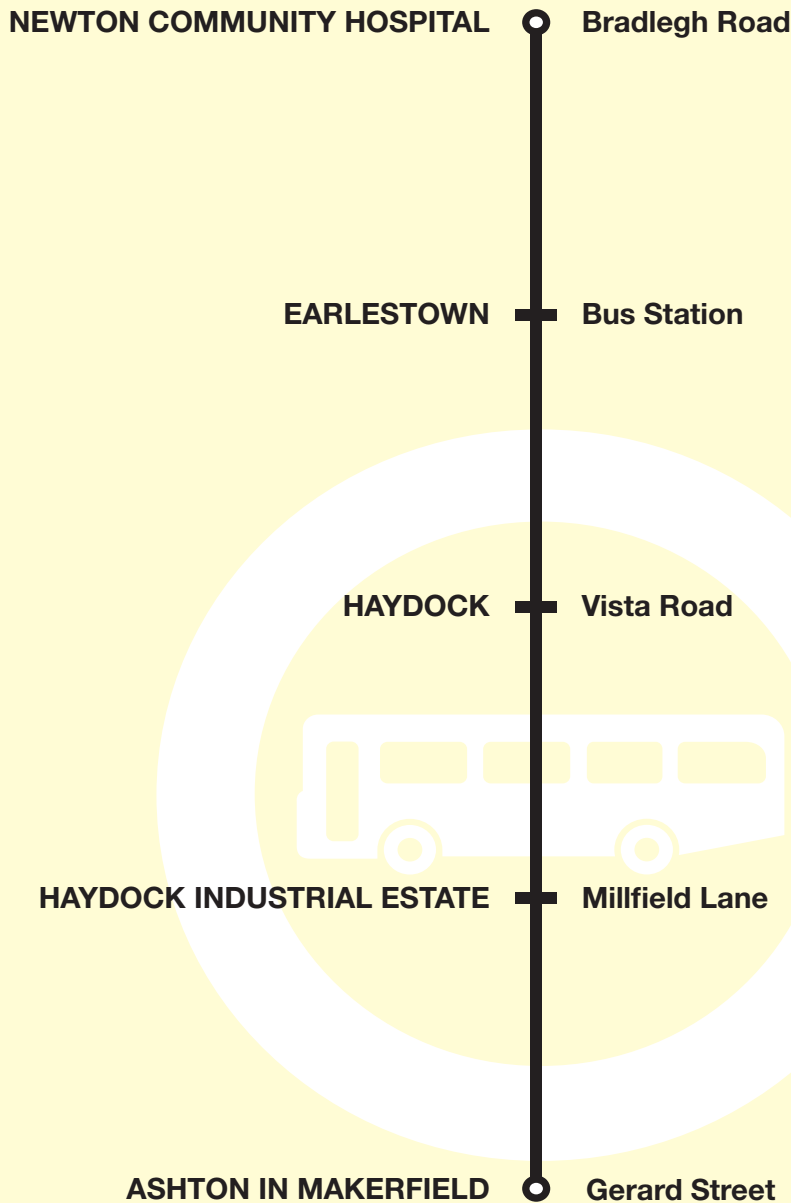

# Bus timetable

## What's changed?

Route 603: Withdrawn but covered by extended route 22  
Route 602: Service is unchanged.

**Route 602 between Newton and Ashton-in-Makerfield: from** NEWTON COMMUNITY HOSPITAL via Bradlegh Road, Wargrave Road, Railway Road, Queen Street, Bridge Street, Haydock Street, Stanley Street, Tamworth Street, EARLESTOWN BUS STATION, Tamworth Street, Market Street, Crow Lane West, Vista Road, Penny Lane, Church Road, Piele Road, Millfield Lane, Liverpool Road, Gerard Street to ASHTON (GERARD STREET).