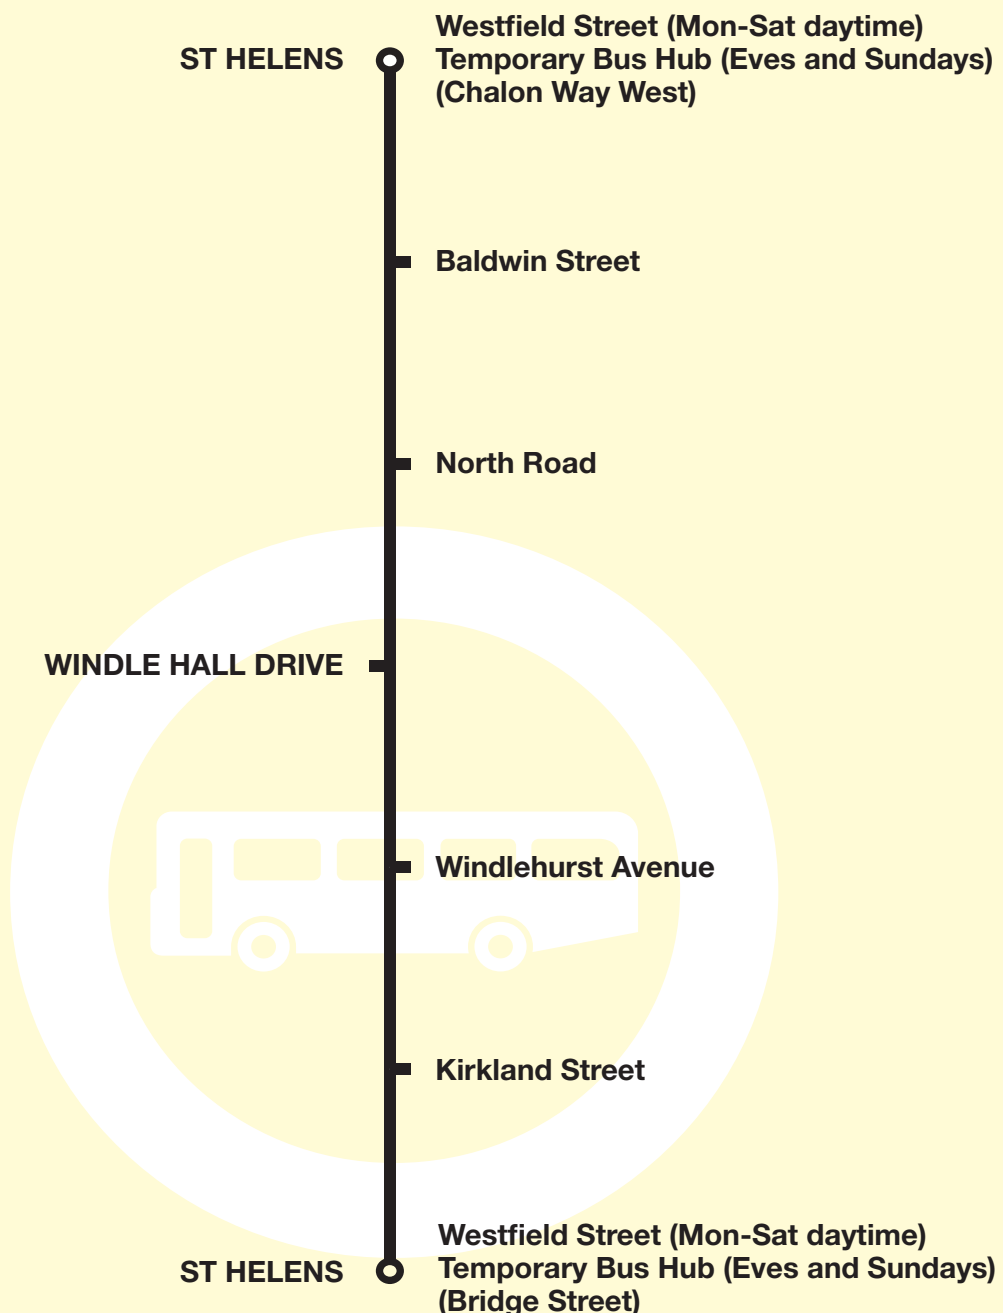

Valid from **18 May 2025**

Bus timetable

60

St Helens - Windle Hall Drive Circular

This service is provided by **Hattons Travel and Merseytravel**

What's changed?

Due to the re-development of St Helens Bus Station journeys are re-routed in St Helens. Monday to Saturday daytime journeys now start/finish on Westfield Street. Evening and Sunday journeys now start from the Temporary Bus Hub on Chalon Way West and finish on Bridge Street when coming back into St Helens. Times are otherwise unchanged.

60

St Helens - Hard Lane - St Helens

Hattons Transport

Route description

Route 60: from ST HELENS (WESTFIELD STREET) via Westfield Street, Baldwin Street, North Road, City Road, Hard Lane to WINDLE (Hard Lane) then Hard Lane, Windle Hall Drive, Princess Avenue, Windlehurst Avenue, Bishop Road, Wynne Road, Cowley Hill Lane, Boundary Road, Kirkland Street, Westfield Street to ST HELENS (WESTFIELD STREET).

Monday to Saturdays

		M	M	M
St Helens Temporary Bus Hub  		1745	1945	2145
North Road, Crab Street		1748	1948	2148
Windle Hall Drive, Hard Lane		1754	1954	2154
Windlehurst Avenue		1801	2001	2201
Kirkland Street, ASDA store 		1803	2003	2203
St Helens Temporary Bus Hub  		1809	2009	2209

Code used on this page:

 - Merseytravel Bus Service operated by Huyton Travel

Route 60: St Helens - Windle Hall Drive - St Helens

Windle

KEY

- KIRKLAND STREET** Timetable Reference Point
- Bus Station
- Merseytravel Centre
- Merseyrail Station
- Bus operates in this direction only
- Shopping Centre