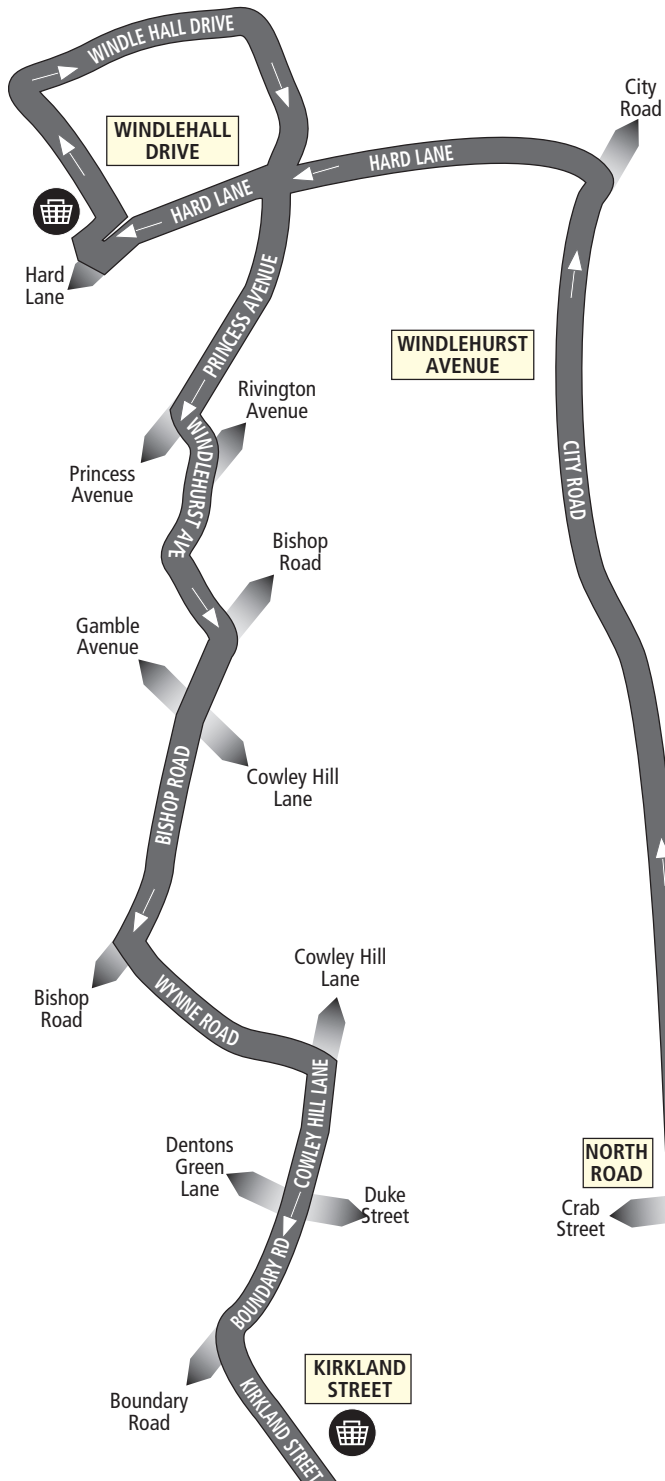

Valid from **18 May 2025**

Bus timetable

60

St Helens - Windle Hall Drive Circular

This service is provided by **Hattons Travel and Merseytravel**

What's changed?

Due to the re-development of St Helens Bus Station journeys are re-routed in St Helens. Monday to Saturday daytime journeys now start/finish on Westfield Street. Evening and Sunday journeys now start from the Temporary Bus Hub on Chalon Way West and finish on Bridge Street when coming back into St Helens. Times are otherwise unchanged.

Code used on this page:

 - Merseytravel Bus Service operated by Huyton Travel

Route 60: St Helens - Windle Hall Drive - St Helens

Windle

KEY

- KIRKLAND STREET** Timetable Reference Point
- Bus Station
- Merseytravel Centre
- Merseyrail Station
- Bus operates in this direction only
- Shopping Centre