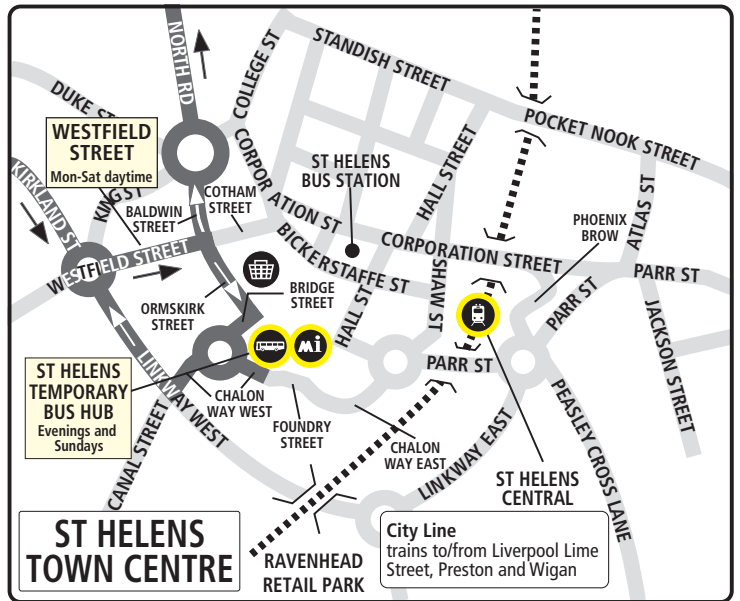

Valid from **18 May 2025**

Bus timetable

60

St Helens - Windle Hall Drive Circular

This service is provided by **Hattons Travel and Merseytravel**

What's changed?

Due to the re-development of St Helens Bus Station journeys are re-routed in St Helens. Monday to Saturday daytime journeys now start/finish on Westfield Street. Evening and Sunday journeys now start from the Temporary Bus Hub on Chalon Way West and finish on Bridge Street when coming back into St Helens. Times are otherwise unchanged.

60

St Helens - Hard Lane - St Helens

Hattons Transport

Route description

Route 60: from ST HELENS (WESTFIELD STREET) via Westfield Street, Baldwin Street, North Road, City Road, Hard Lane to WINDLE (Hard Lane) then Hard Lane, Windle Hall Drive, Princess Avenue, Windlehurst Avenue, Bishop Road, Wynne Road, Cowley Hill Lane, Boundary Road, Kirkland Street, Westfield Street to ST HELENS (WESTFIELD STREET).

Code used on this page:

SD - journey does not operate during school holidays

**60****St Helens - Windle Hall Drive - St Helens****Merseytravel Bus Service**

Route description

Route 60: from ST HELENS TEMPORARY BUS HUB (CHALON WAY WEST) via Chalon Way West, Linkway West, Westfield Street, Baldwin Street, North Road, City Road, Hard Lane, Windle Hall Drive, Hard Lane, Princess Avenue, Windlehurst Avenue, Bishop Road, Wynne Road, Cowley Hill Lane, Boundary Road, Kirkland Street, Westfield Street, Ormskirk Street, Bridge Street to ST HELENS TEMPORARY BUS HUB (BRIDGE STREET).

Code used on this page:

 - Merseytravel Bus Service operated by Huyton Travel

Route 60: St Helens - Windle Hall Drive - St Helens

Windle

KEY

- KIRKLAND STREET** Timetable Reference Point
- Bus Station
- Merseytravel Centre
- Merseyrail Station
- Bus operates in this direction only
- Shopping Centre