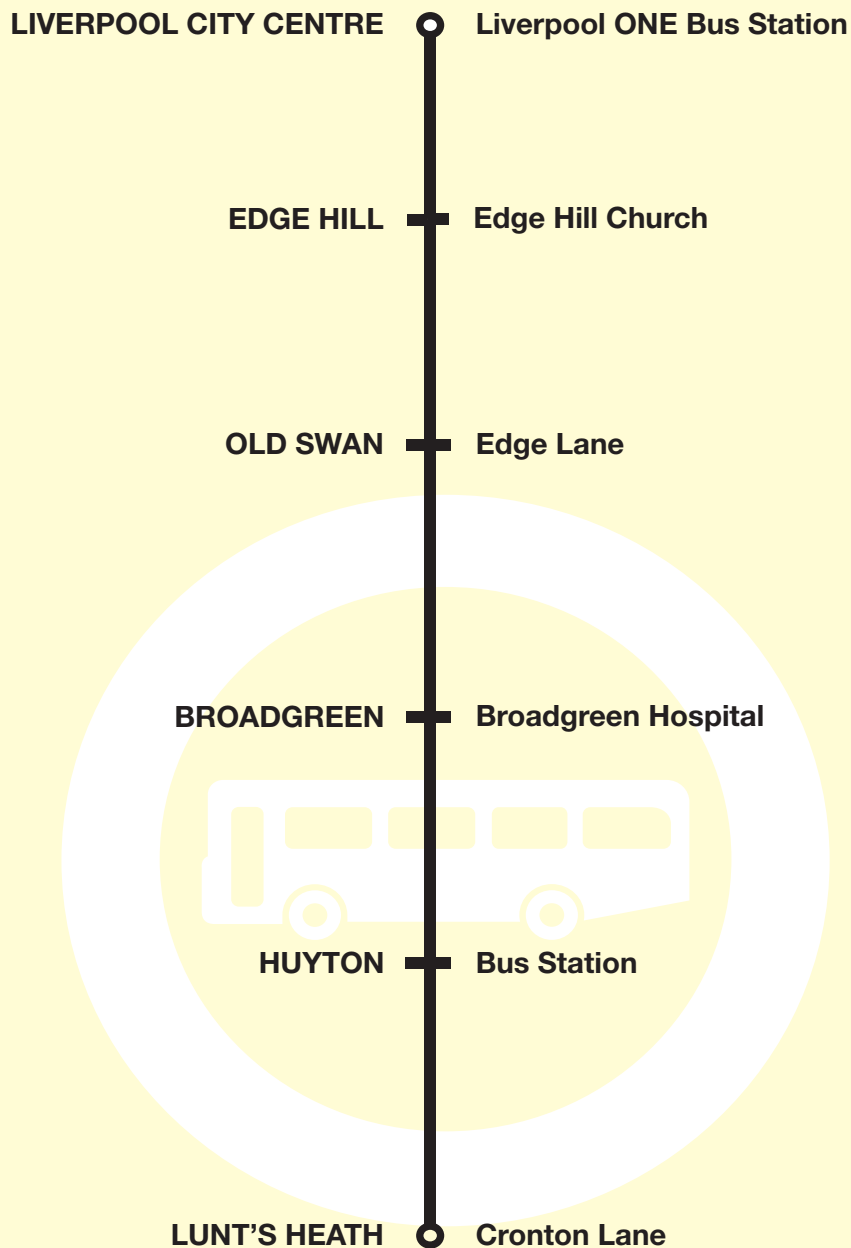

Liverpool - Huyton or Lunt's Heath

This service is operated by Arriva