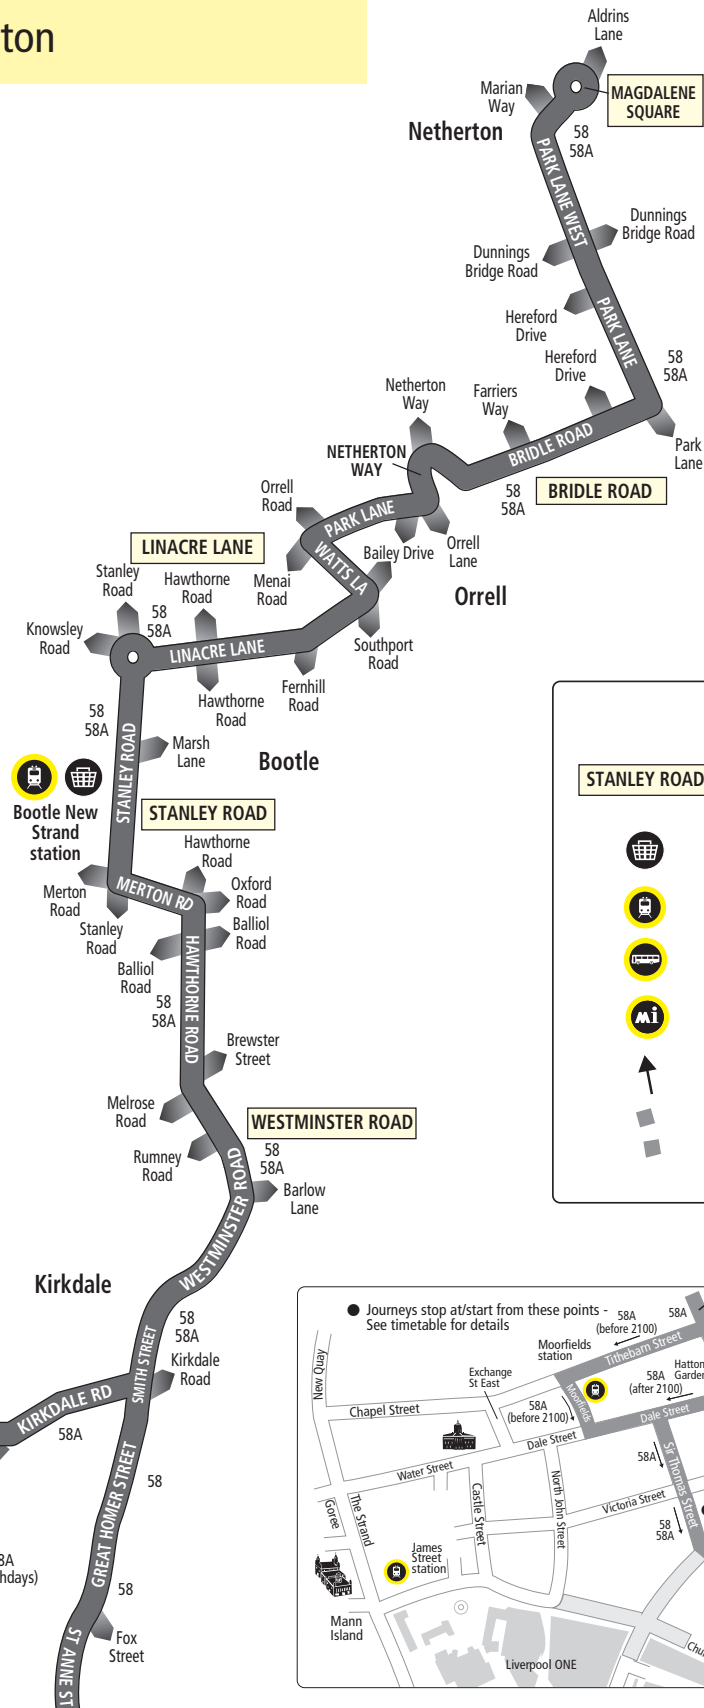

Code used on this page:

● - Time shown is at Liverpool Sir Thomas Street.

Sundays

	58A	58A	58A	58A		
Netherton Magdalene Square	-	0856	then	56	2256	
Netherton Bridle Road, Farriers Way	-	0903	at	03	2303	
Linacre Lane, Sefton Road	0810	0910	these	10	until	2310
Bootle Hawthorne Road, Trinity Road	0818	0918	mins	18	2318	
Liverpool Sir Thomas Street	0837	0937	past	37	2337	

All evening journeys from 2056 onwards: from NETHERTON (MAGDALENE SQUARE) as 58A route to Vauxhall Road then Great Crosshall Street, Byrom Street, Old Haymarket, Dale Street, Sir Thomas Street to LIVERPOOL (SIR THOMAS STREET).

Routes 58/58A: Liverpool - Netherton

KEY

- STANLEY ROAD** Timetable Reference Point
- Shopping
- Merseyrail Station
- Bus Station
- Merseytravel Centre
- Bus travels in this direction
- Matchday diversion for 58A

See map on right for route within Liverpool city centre

Liverpool city centre