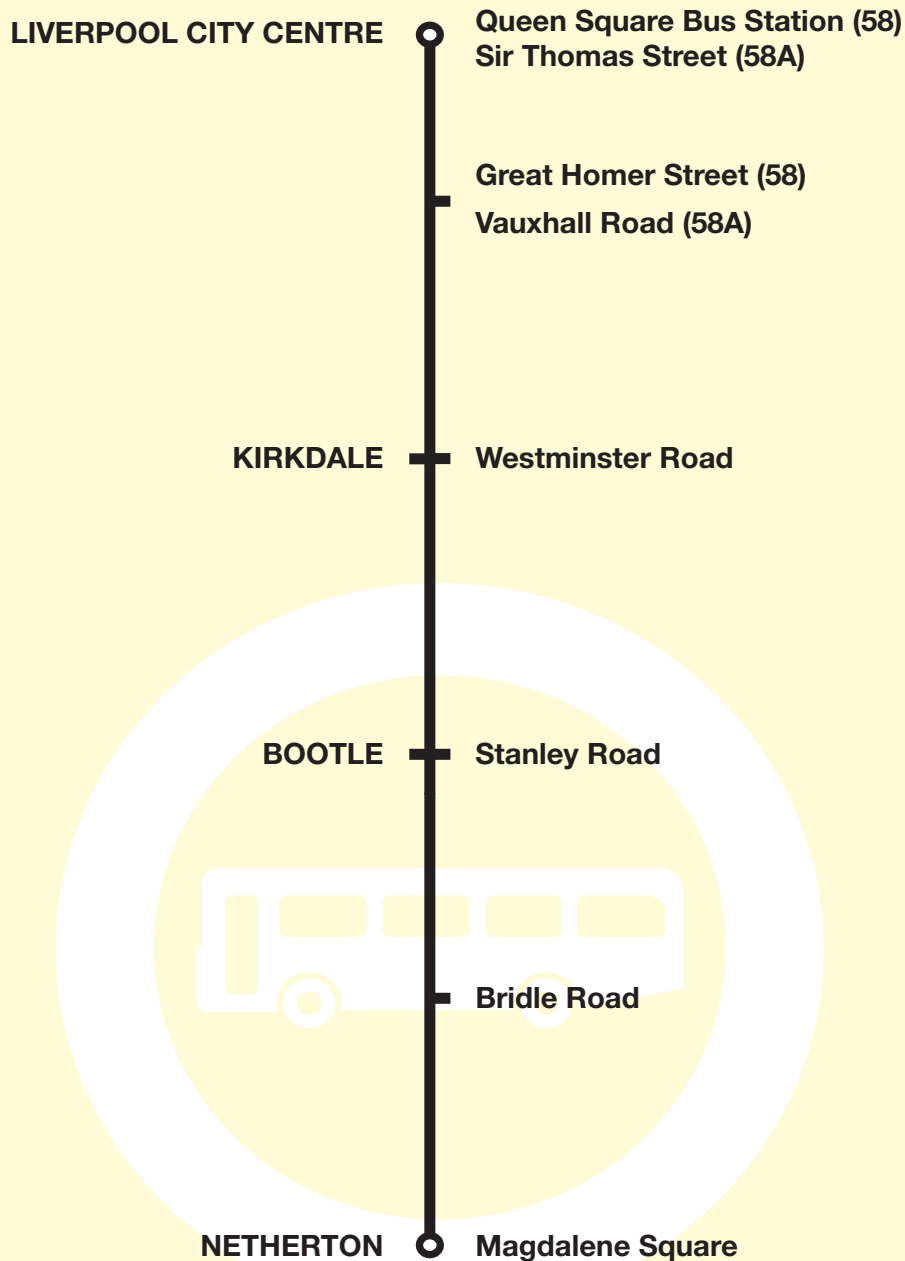

Bus timetable

58, 58A Liverpool - Netherton

These services are provided by Arriva