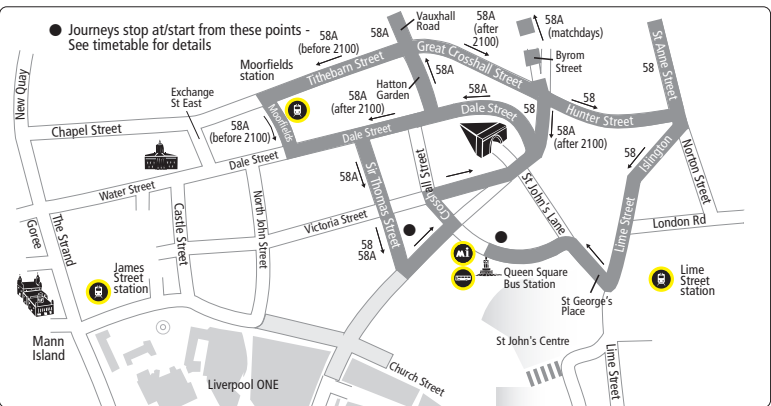

Code used on this page:

● - Time shown is at Liverpool Sir Thomas Street.

Sundays

	58A	58A	58A	58A		
Netherton Magdalene Square	-	0856	then	56	2256	
Netherton Bridle Road, Farriers Way	-	0903	at	03	2303	
Linacre Lane, Sefton Road	0810	0910	these	10	until	2310
Bootle Hawthorne Road, Trinity Road	0818	0918	mins	18	2318	
Liverpool Sir Thomas Street	0837	0937	past	37	2337	

All evening journeys from 2056 onwards: from NETHERTON (MAGDALENE SQUARE) as 58A route to Vauxhall Road then Great Crosshall Street, Byrom Street, Old Haymarket, Dale Street, Sir Thomas Street to LIVERPOOL (SIR THOMAS STREET).

Routes 58/58A: Liverpool - Netherton

KEY

- STANLEY ROAD** Timetable Reference Point
- Shopping
- Merseyrail Station
- Bus Station
- Merseytravel Centre
- Bus travels in this direction
- Matchday diversion for 58A

See map on right for route within Liverpool city centre

Liverpool city centre