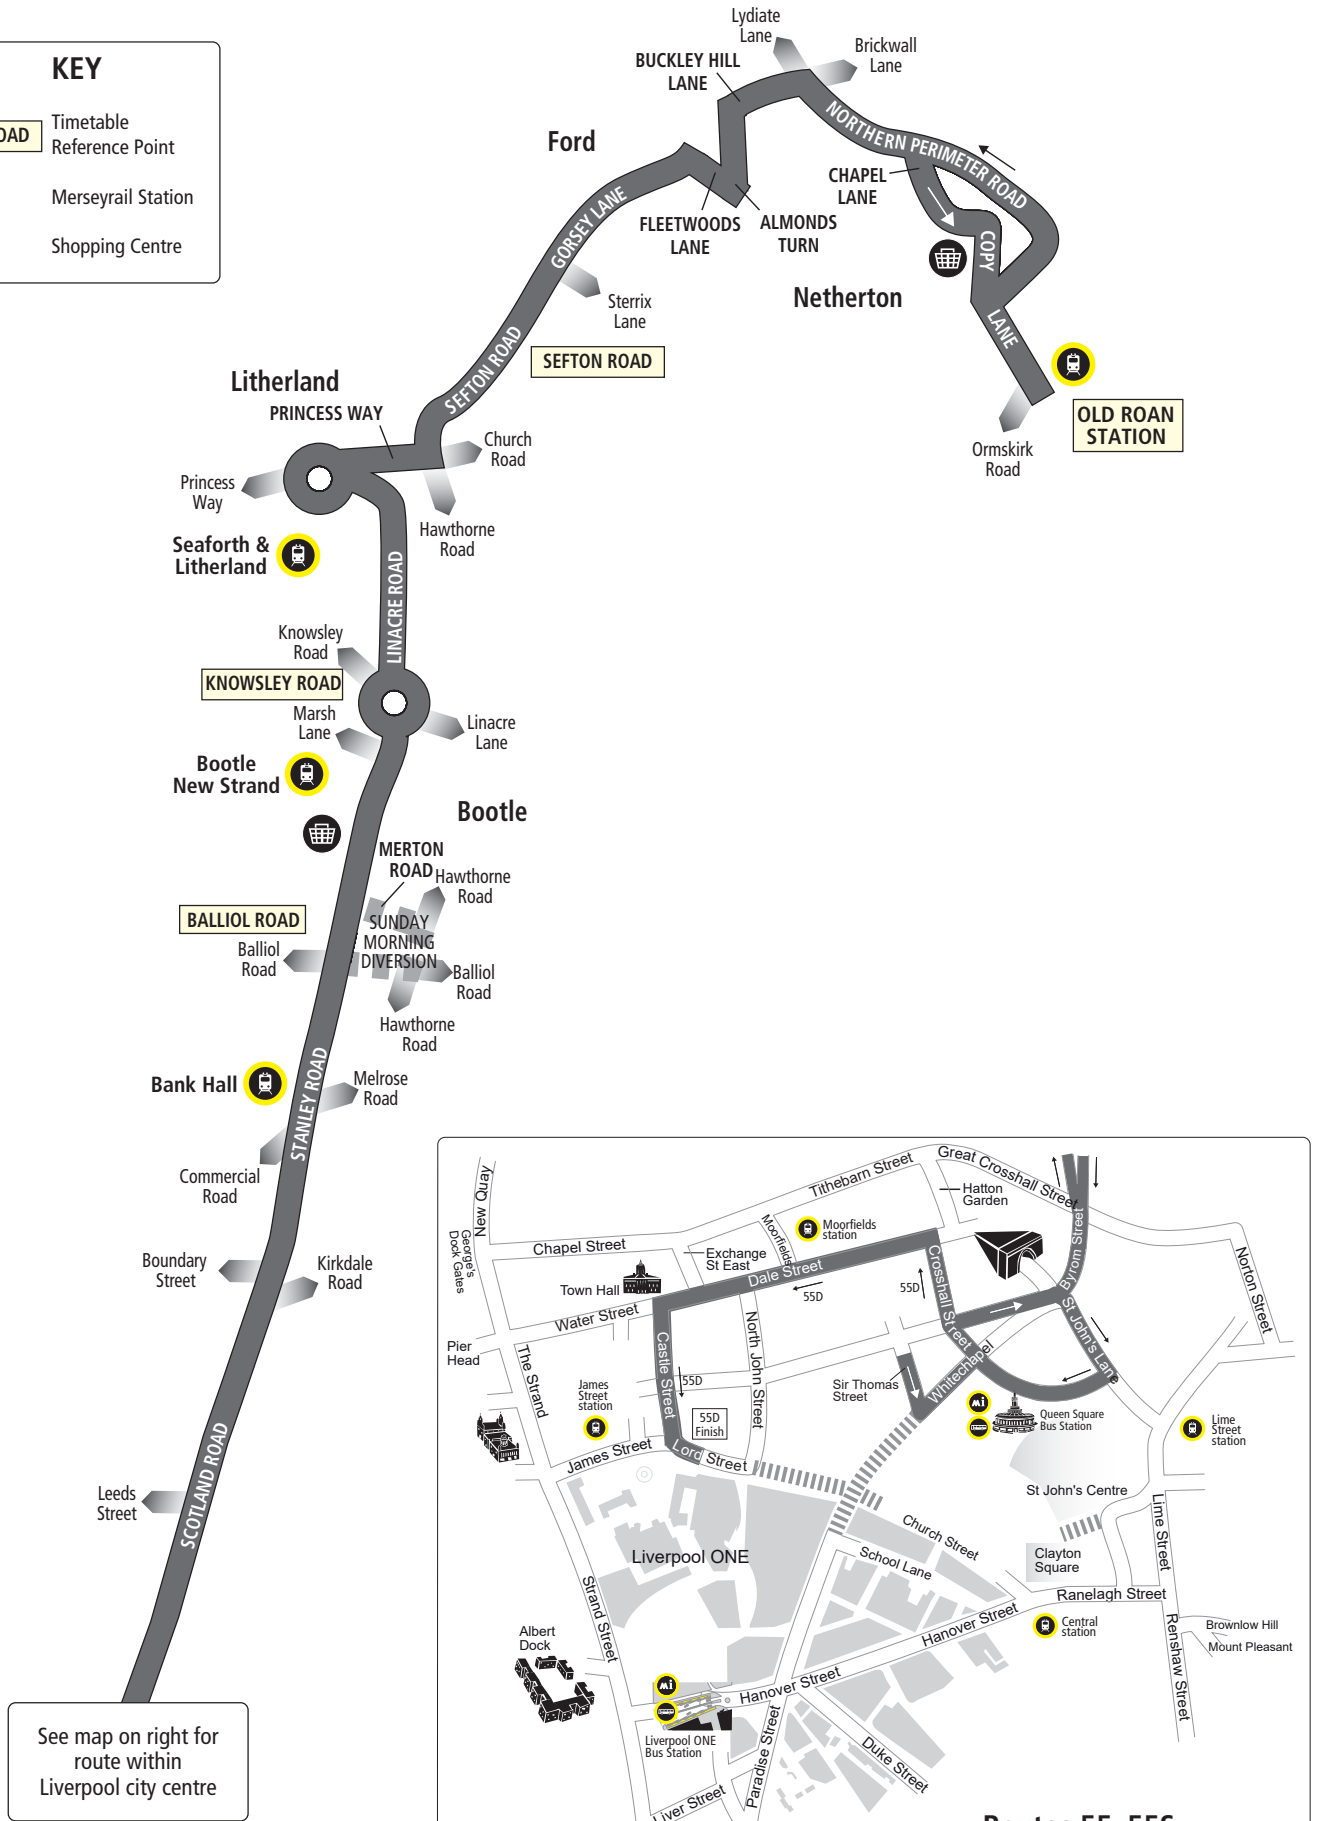

Valid from **5 November 2023**

Bus timetable

55, 55D

Liverpool - Old Roan

This service is provided by Arriva

What's changed?

Route 55: Unchanged

Route 55D: Times are changed after Stanley Road, Balliol Road now arriving 2 minutes earlier at Queen Square and Lord Street.

Liverpool Sir Thomas Street	2031	2101	2131	2231	2331
Bootle Stanley Road, Trinity Road	2042	2112	2142	2242	2342
Bootle Stanley Road, Knowsley Road	2048	2118	2148	2248	2348
Gorsey Lane, Sonning Avenue	2055	2125	2155	2255	2355
Old Roan Merseyrail station	2108	2138	2208	2308	0008

- ▲ - means this journey diverts from Stanley Road left onto Merton Road then Hawthorne Road, Balliol Road then left onto Stanley Road then as normal route to Queen Square Bus Station. The time given is at Stanley Road, Beatrice Street.
- - means this bus continues to and finishes at Bootle Strand, Stanley Road, arriving at 2343.

Routes 55, 55D: Liverpool - Old Roan

KEY

SEFTON ROAD Timetable Reference Point

 Merseyrail Station

 Shopping Centre

**Routes 55, 55S
in Liverpool city centre**