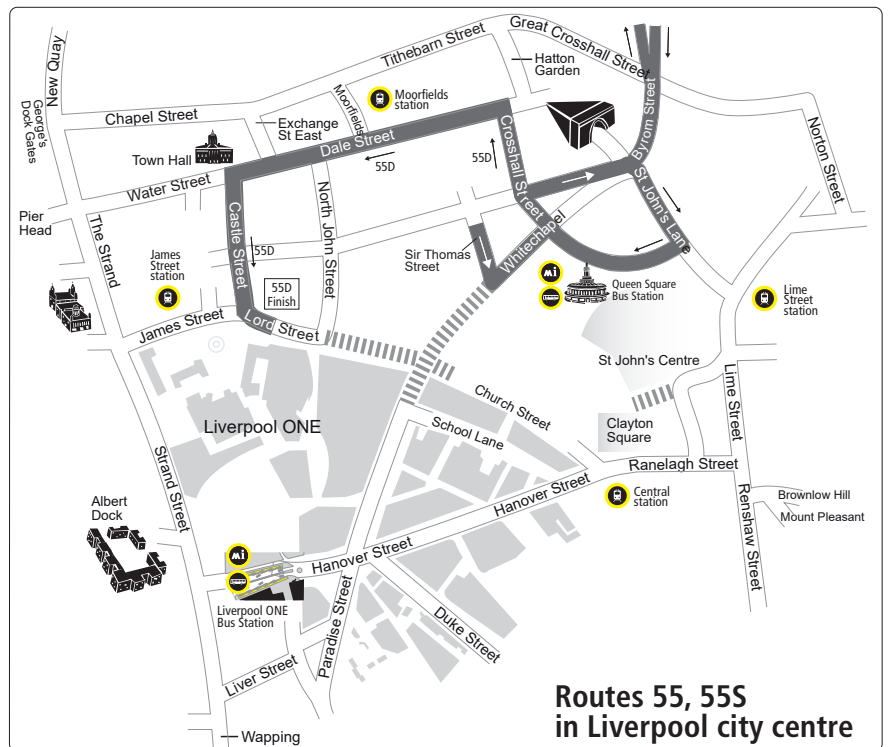

Route 55D between Old Roan and Liverpool: from OLD ROAN STATION as above to QUEEN SQUARE BUS STATION then via Crosshall Street, Dale Street, Castle Street, Lord Street to LORD STREET/CASTLE STREET.

Route 55 between Liverpool and Old Roan: from LIVERPOOL (SIR THOMAS STREET) via Whitechapel, Crosshall Street, Victoria Street, Byrom Street, Scotland Road, Stanley Road, Linacre Road, Bridge Road, Princess Way, Church Road, Hawthorne Road, Sefton Road, Gorse Lane, Fleetwoods Lane, Almonds Turn, Buckley Hill Lane, Northern Perimeter Road, Chapel Lane, Copy Lane to OLD ROAN STATION.

**55****Liverpool - Old Roan station****Arriva****Saturdays**

Liverpool Sir Thomas Street	0536	0636	0706	0736	then	06	36		1806	1836	1906	1931	2001
Bootle Stanley Road, Trinity Road	0548	0648	0718	0748	at	18	48		1818	1847	1917	1942	2012
Bootle Stanley Road, Knowsley Road	0556	0656	0726	0756	these	26	56	until	1826	1853	1923	1948	2018
Gorsey Lane, Sonning Avenue	0604	0704	0734	0804	mins	34	04		1834	1900	1930	1955	2025
Old Roan Merseyrail station	0619	0719	0749	0819	past	49	19		1849	1913	1943	2008	2038

- ▲ - means this journey diverts from Stanley Road left onto Merton Road then Hawthorne Road, Balliol Road then left onto Stanley Road then as normal route to Queen Square Bus Station. The time given is at Stanley Road, Beatrice Street.
- - means this bus continues to and finishes at Bootle Strand, Stanley Road, arriving at 2343.

Routes 55, 55D: Liverpool - Old Roan

KEY

SEFTON ROAD Timetable Reference Point

 Merseyrail Station

 Shopping Centre

**Routes 55, 55S
in Liverpool city centre**