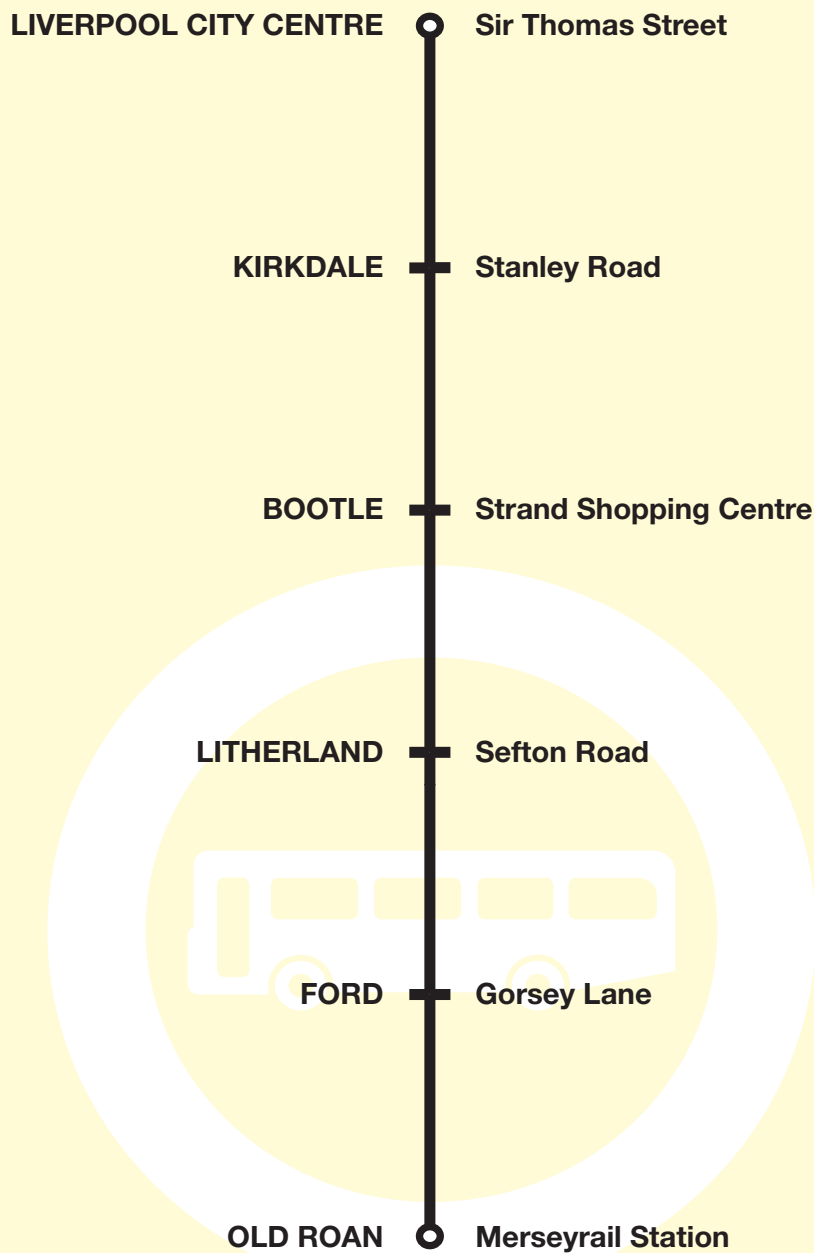

Valid from **5 November 2023**

Bus timetable

55, 55D

Liverpool - Old Roan

This service is provided by Arriva

What's changed?

Route 55: Unchanged

Route 55D: Times are changed after Stanley Road, Balliol Road now arriving 2 minutes earlier at Queen Square and Lord Street.

Route 55D between Old Roan and Liverpool: from OLD ROAN STATION as above to QUEEN SQUARE BUS STATION then via Crosshall Street, Dale Street, Castle Street, Lord Street to LORD STREET/CASTLE STREET.

Route 55 between Liverpool and Old Roan: from LIVERPOOL (SIR THOMAS STREET) via Whitechapel, Crosshall Street, Victoria Street, Byrom Street, Scotland Road, Stanley Road, Linacre Road, Bridge Road, Princess Way, Church Road, Hawthorne Road, Sefton Road, Gorse Lane, Fleetwoods Lane, Almonds Turn, Buckley Hill Lane, Northern Perimeter Road, Chapel Lane, Copy Lane to OLD ROAN STATION.

Code used on this page:

- D - means this journey diverts from Stanley Road right onto Balliol Road then Hawthorne Road, Merton Road, right onto Stanley Road then normal route to Old Roan. The time given is at Stanley Road, Keble Road.

Routes 55, 55D: Liverpool - Old Roan

KEY

SEFTON ROAD Timetable Reference Point

 Merseyrail Station

 Shopping Centre

**Routes 55, 55S
in Liverpool city centre**