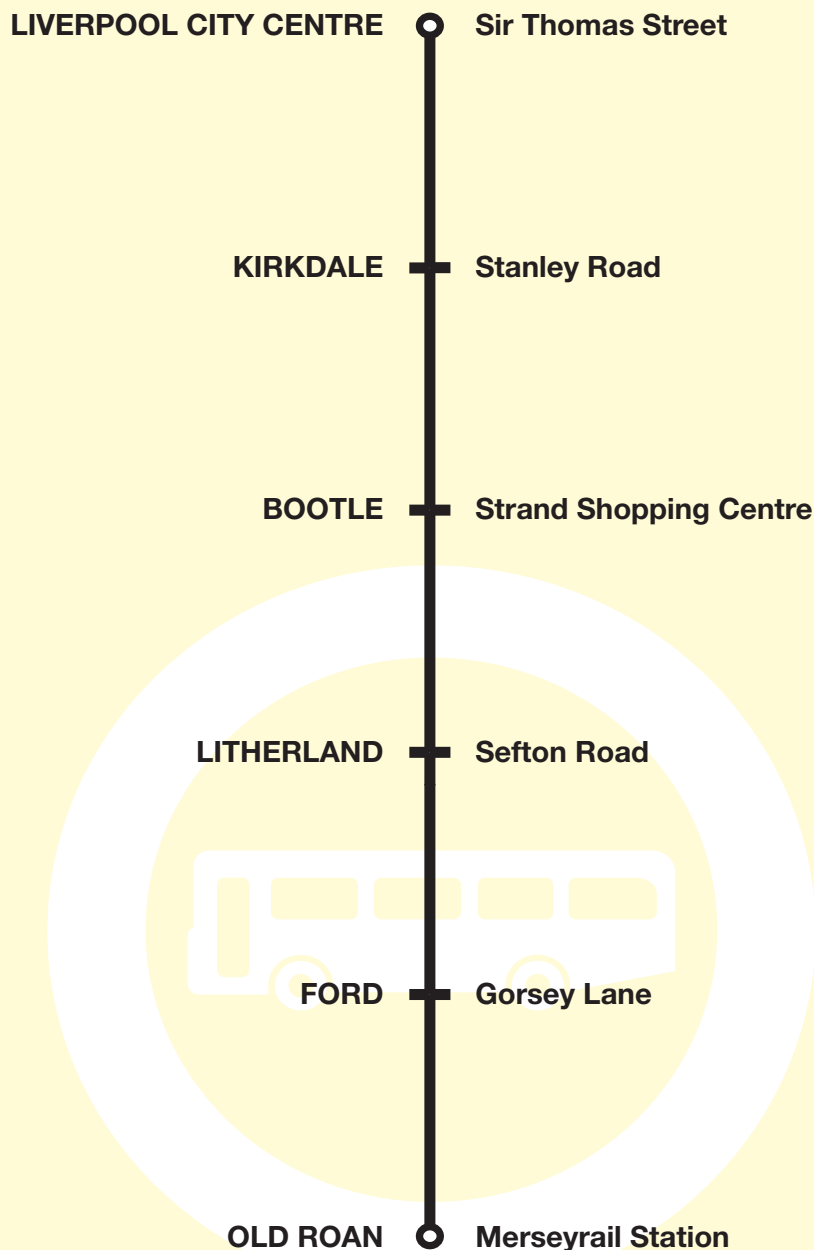

Bus timetable

55, 55D

Liverpool - Old Roan

This service is provided by Arriva