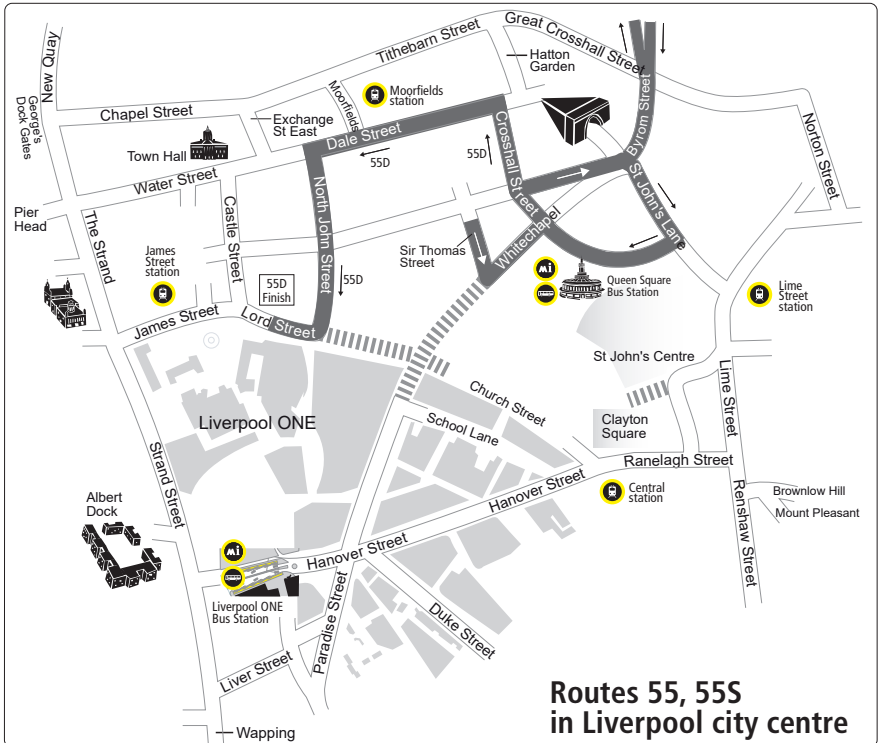

Code used on this page:

- means this bus continues to and finishes at Bootle Strand Stanley Road at the time shown.

**55****Old Roan station - Liverpool****Arriva****Sundays and bank holidays**

Old Roan Merseyrail Station 	0615	0715	0815	0915	then	15		1715	1819	1919	2019	2119	2219
Litherland Gorsey Lane, Osborne Road	0629	0729	0829	0929	at	29		1729	1832	1932	2032	2132	2232
Bootle Stanley Road, Linacre Road	0638	0738	0838	0938	these	38	until	1738	1840	1940	2040	2140	2240
Bootle Stanley Road, Balliol Road	0644▲	0744▲	0844▲	0943	mins	43		1743	1845	1945	2045	2145	2245
Queen Square Bus Station 	0655	0755	0855	0955	past	55		1755	1855	1955	2055	2155	2255

Old Roan Merseyrail Station 	2319
Litherland Gorsey Lane, Osborne Road	2332
Bootle Stanley Road, Linacre Road	2343□
Bootle Stanley Road, Balliol Road	-
Queen Square Bus 	-

Codes used on this page:

▲ - means this journey diverts from Stanley Road left onto Merton Road then Hawthorne Road, Balliol Road then left onto Stanley Road then as normal route to Queen Square Bus Station. The time given is at Stanley Road, Beatrice Street.

□ - means this bus continues to and finishes at Bootle Strand, Stanley Road at the time shown.

Routes 55, 55D: Liverpool - Old Roan

KEY

- SEFTON ROAD Timetable Reference Point
-  Merseyrail Station
-  Shopping Centre

**Routes 55, 55S
in Liverpool city centre**