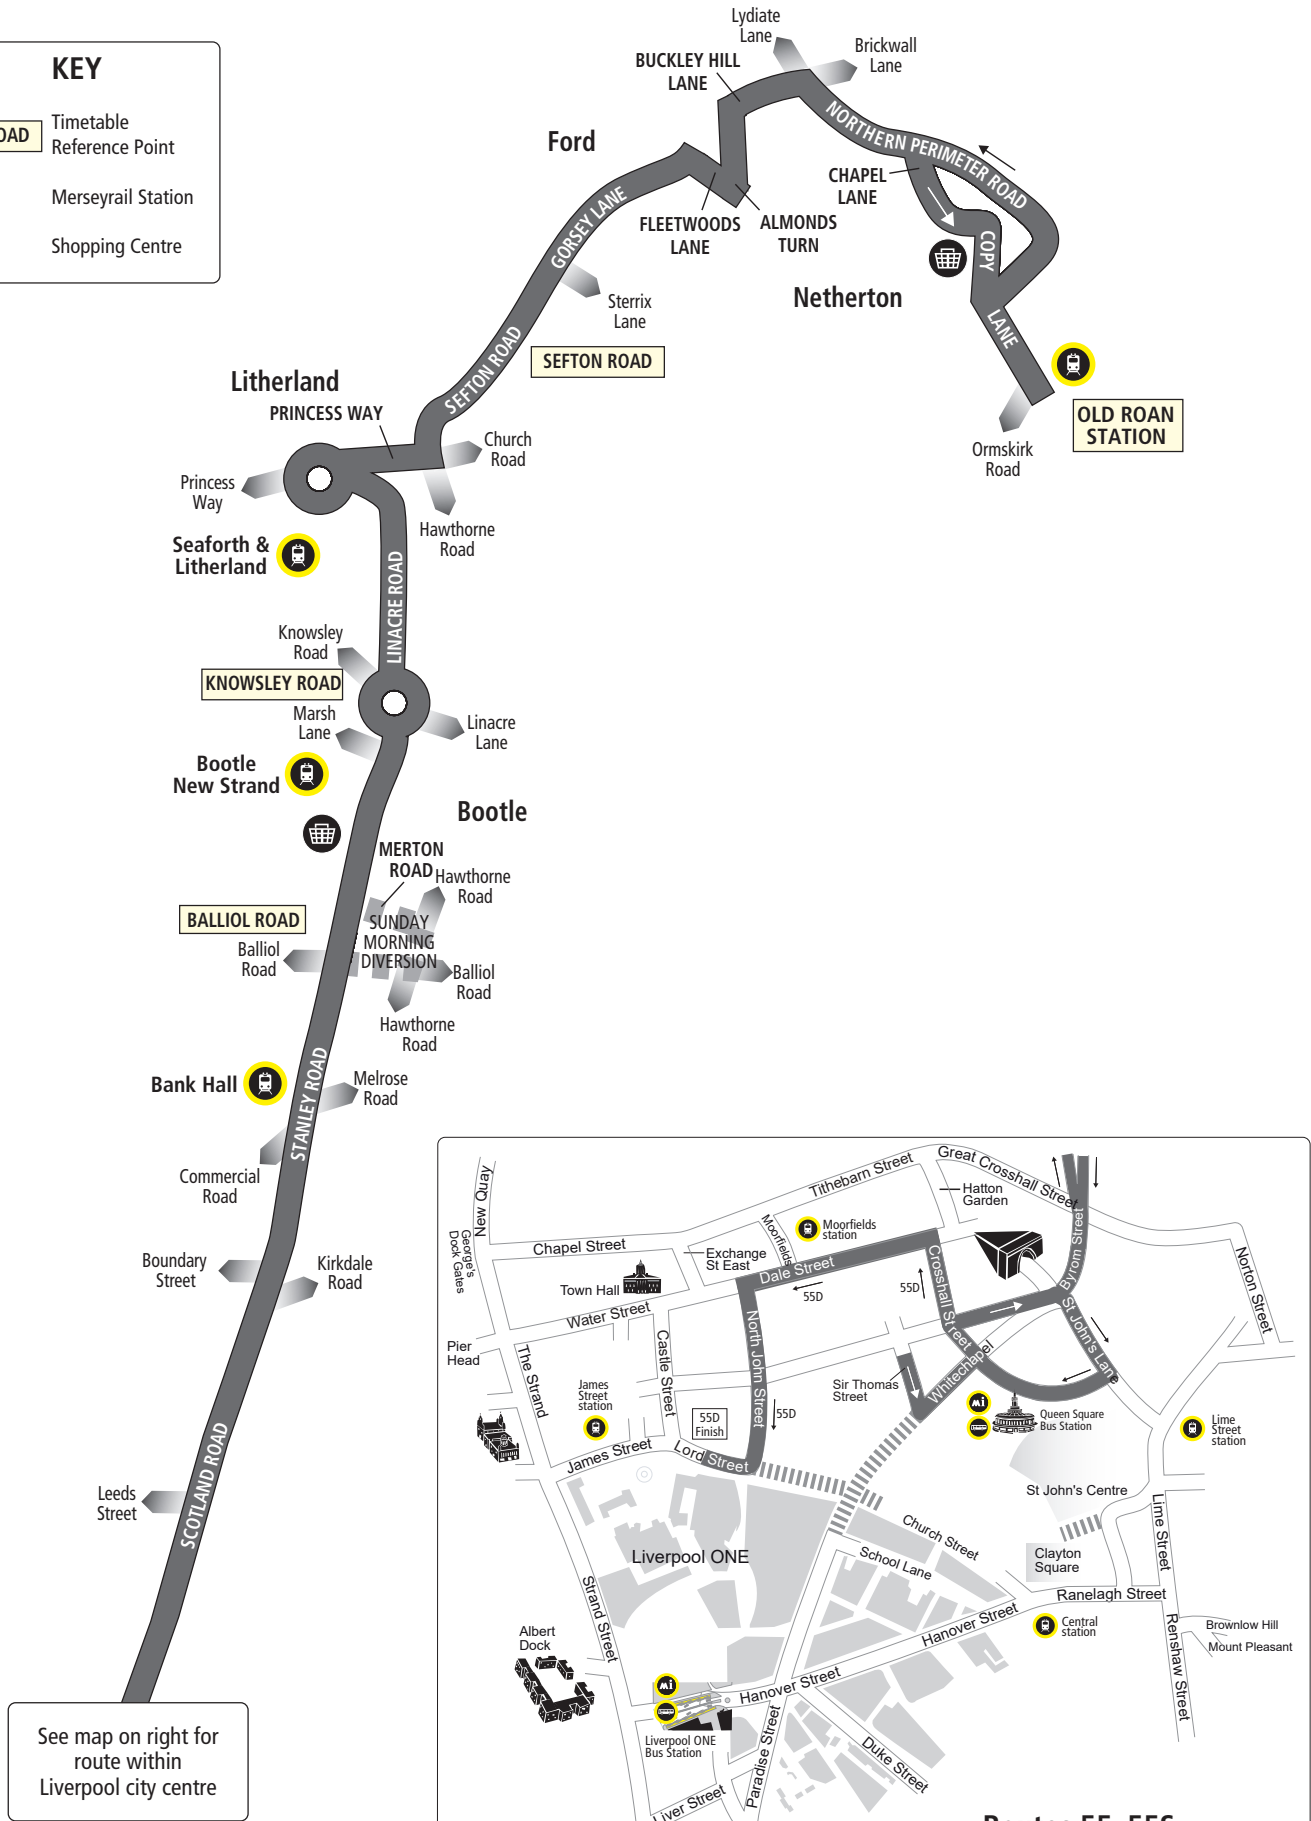

Valid from **22 February 2026**

Bus timetable

55, 55D

Liverpool - Old Roan

This service is provided by Arriva

What's changed?

Route 55: Monday to Saturdays no changes.

Route 55D: Minor re-route coming into the city centre now heading from Dale Street onto North John Street and then right onto Lord Street to finish.

Old Roan Merseyrail Station 	2319
Litherland Gorsey Lane, Osborne Road	2332
Bootle Stanley Road, Linacre Road	2343□
Bootle Stanley Road, Balliol Road	-
Queen Square Bus 	-

Codes used on this page:

▲ - means this journey diverts from Stanley Road left onto Merton Road then Hawthorne Road, Balliol Road then left onto Stanley Road then as normal route to Queen Square Bus Station. The time given is at Stanley Road, Beatrice Street.

□ - means this bus continues to and finishes at Bootle Strand, Stanley Road at the time shown.

Routes 55, 55D: Liverpool - Old Roan

KEY

- SEFTON ROAD Timetable Reference Point
-  Merseyrail Station
-  Shopping Centre

**Routes 55, 55S
in Liverpool city centre**