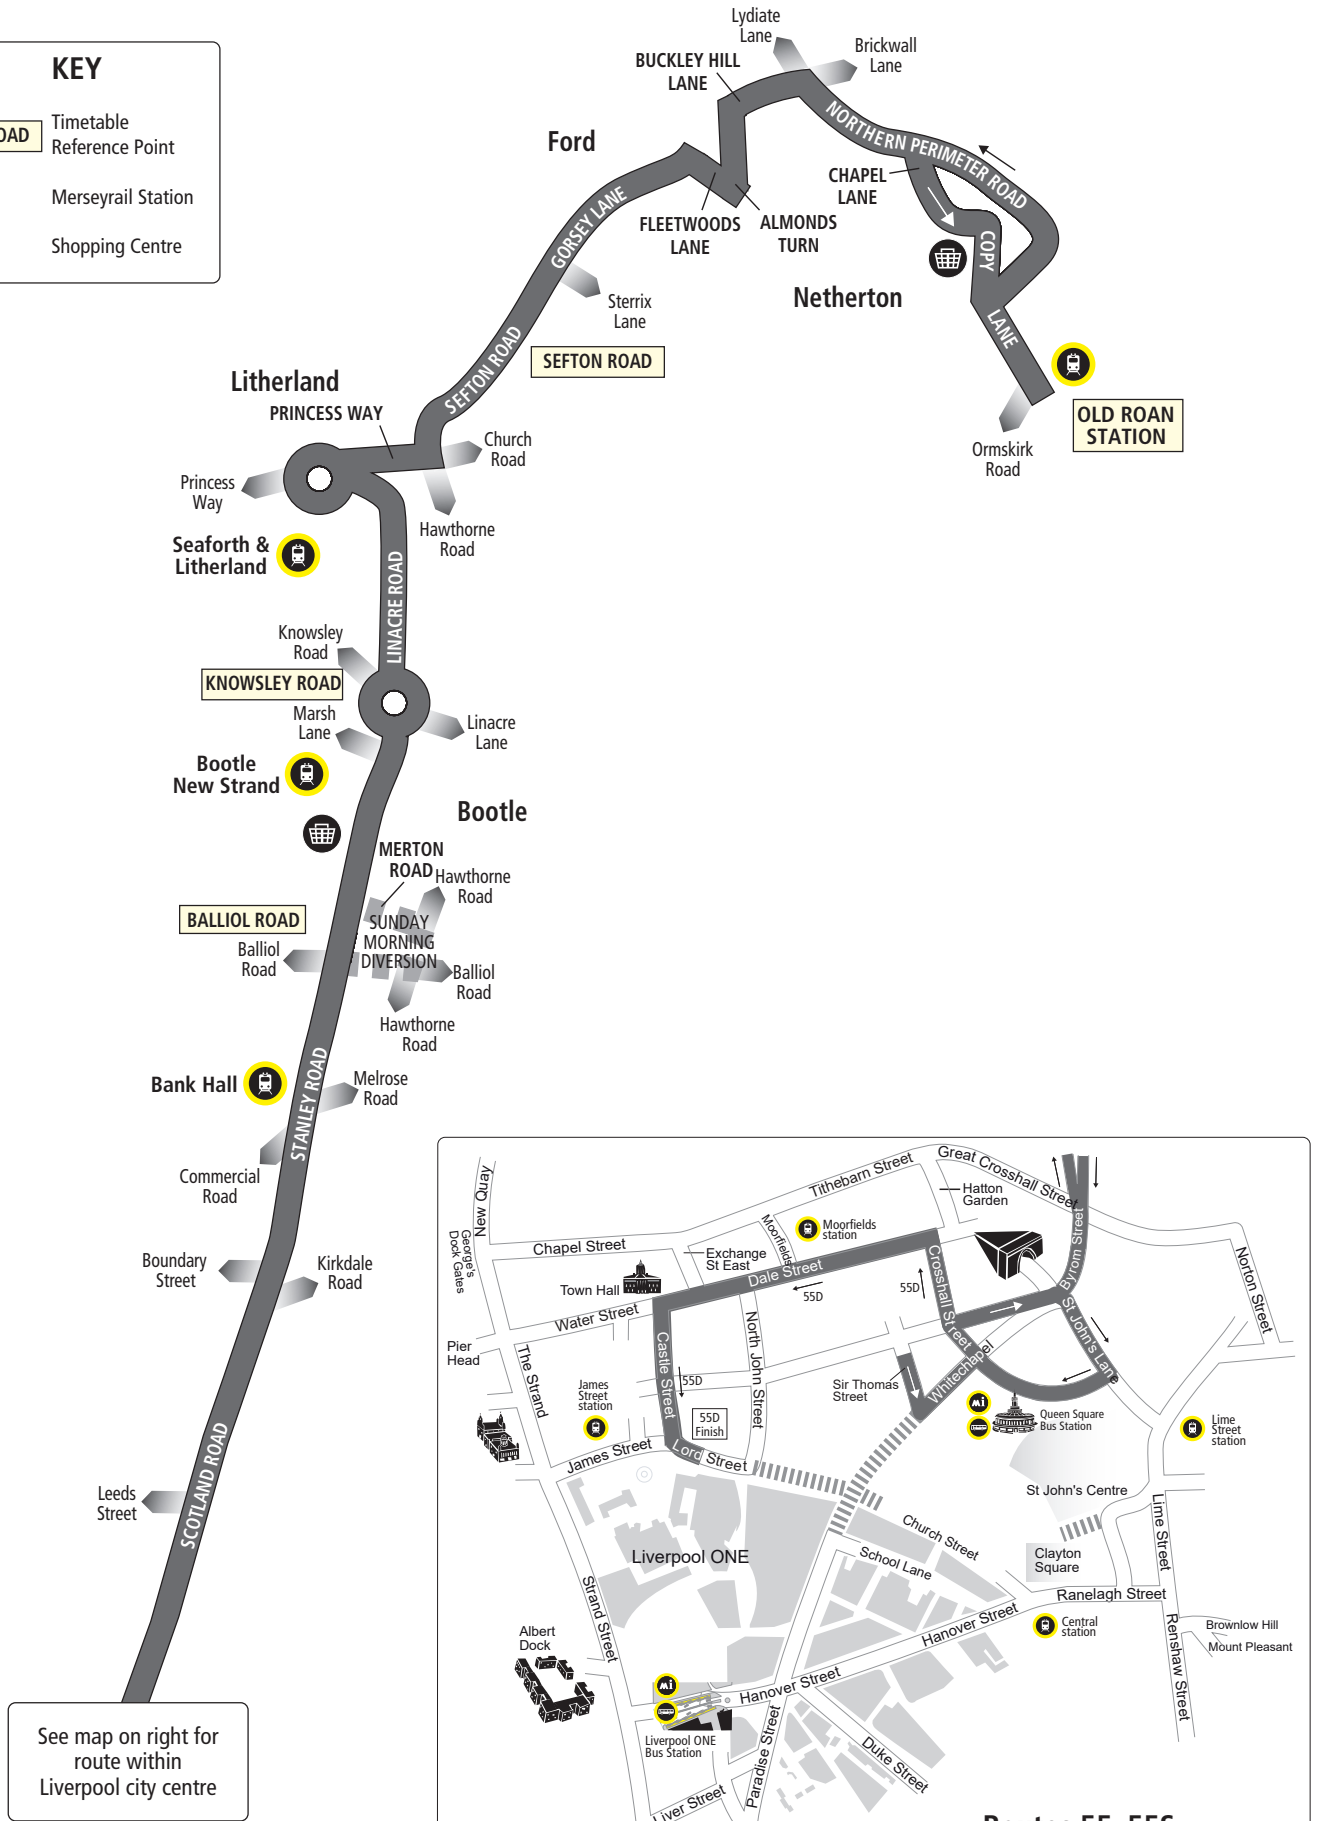

## Liverpool - Old Roan

This service is provided by Arriva

**Codes used on this page:**

- ▲ - means this journey diverts from Stanley Road left onto Merton Road then Hawthorne Road, Balliol Road then left onto Stanley Road then as normal route to Queen Square Bus Station. The time given is at Stanley Road, Beatrice Street.
- - means this bus continues to and finishes at Bootle Strand, Stanley Road, arriving at 2343.

# Routes 55, 55D: Liverpool - Old Roan

## KEY

**SEFTON ROAD** Timetable Reference Point

 Merseyrail Station

 Shopping Centre

See map on right for route within Liverpool city centre

Routes 55, 55S  
in Liverpool city centre