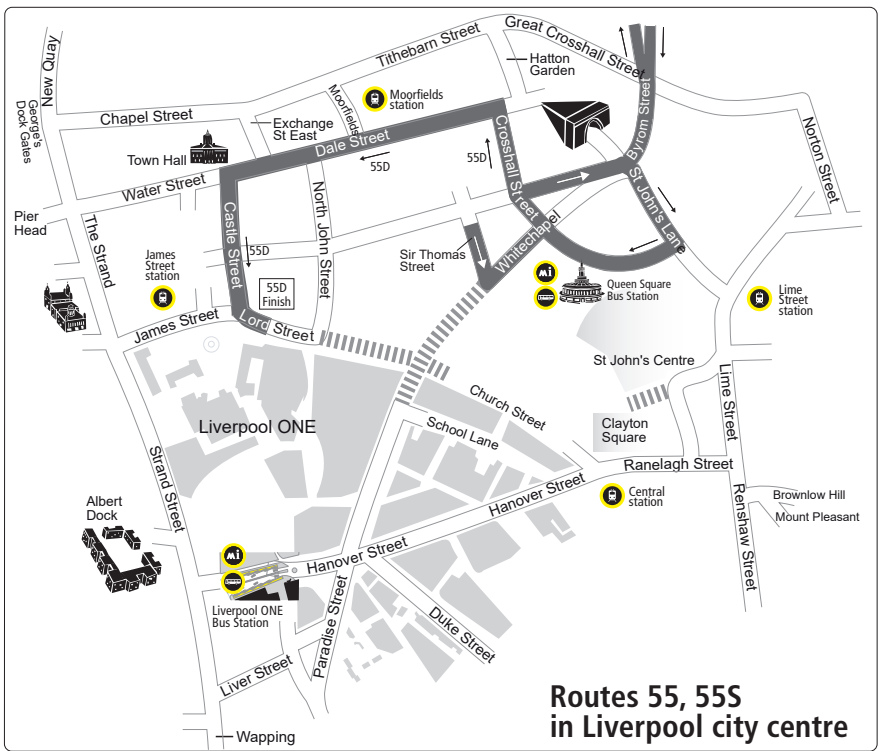

## Route Descriptions

**Route 55 between Old Roan and Liverpool: from** OLD ROAN STATION via Copy Lane, Northern Perimeter Road, Buckley Hill Lane, Almonds Turn, Fleetwoods Lane, Gorse Lane, Sefton Road, Hawthorne Road, Church Road, Princess Way, Bridge Road, Linacre Road, Stanley Road, Scotland Road, Byrom Street, Old Haymarket, St John's Lane to QUEEN SQUARE BUS STATION.

**Route 55D between Old Roan and Liverpool: from** OLD ROAN STATION as above to QUEEN SQUARE BUS STATION then via Crosshall Street, Dale Street, Castle Street, Lord Street to LORD STREET/CASTLE STREET.

# Routes 55, 55D: Liverpool - Old Roan

## KEY

**SEFTON ROAD** Timetable Reference Point

 Merseyrail Station

 Shopping Centre

See map on right for route within Liverpool city centre

Routes 55, 55S  
in Liverpool city centre