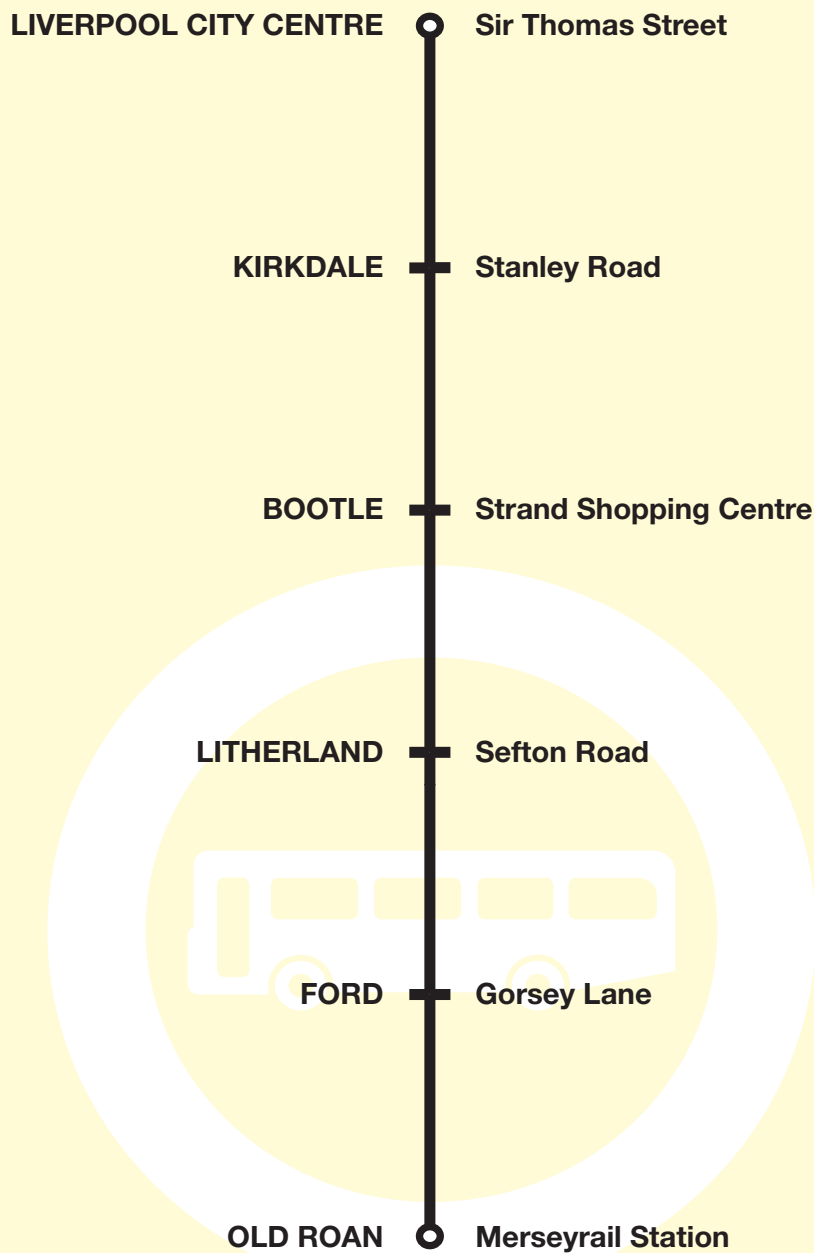

Bus timetable

55, 55D

Liverpool - Old Roan

This service is provided by Arriva