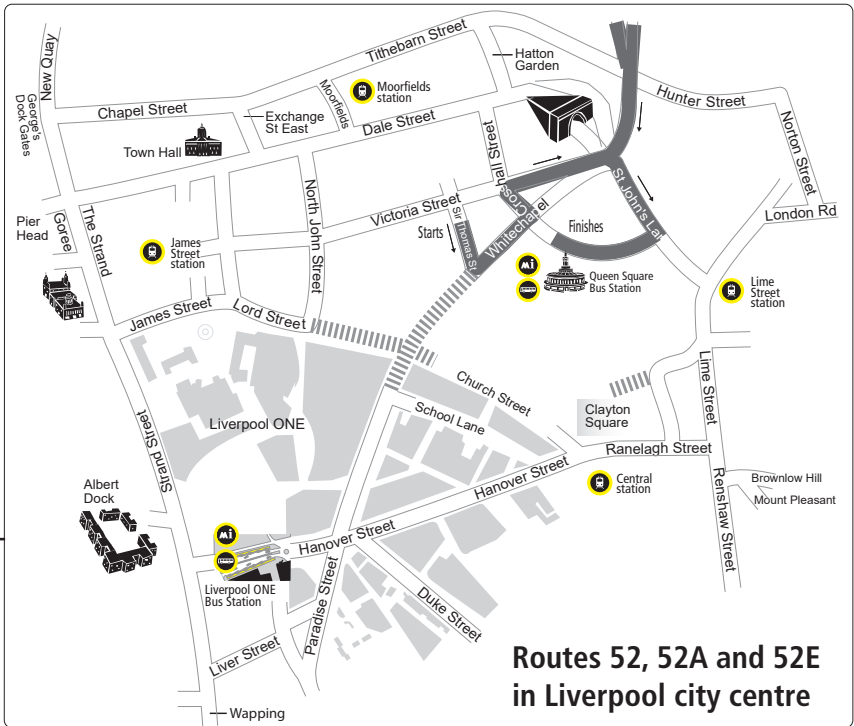

Any comments about this service?

If you've got any comments or suggestions about the services shown in this timetable, please contact the bus company who runs the service:

Arriva North West

73 Ormskirk Road, Aintree, Liverpool, L9 5AE
0344 800 44 11

Route 52A evening route between Old Roan Station and Liverpool: from OLD ROAN MERSEYRAIL STATION via Copy Lane, Dunnings Bridge Road, Park Lane West, St Oswalds Lane, Glovers Lane, Fleetwoods Lane, Gorsey Lane, Sefton Road, Hawthorne Road, Church Road, Orrell Road, Watts Lane, Linacre Lane, Stanley Road, Scotland Road, Byrom Street, St Johns Lane to QUEEN SQUARE BUS STATION.

Routes 52 and 52A:
Liverpool - Netherton

Route 52E:
Liverpool - Bootle

KEY

- STANLEY ROAD** Timetable Reference Point
- Shopping
- Merseyrail Station
- Bus Station
- Merseytravel Centre

See the map on the right for the route within the city centre

Routes 52, 52A and 52E in Liverpool city centre