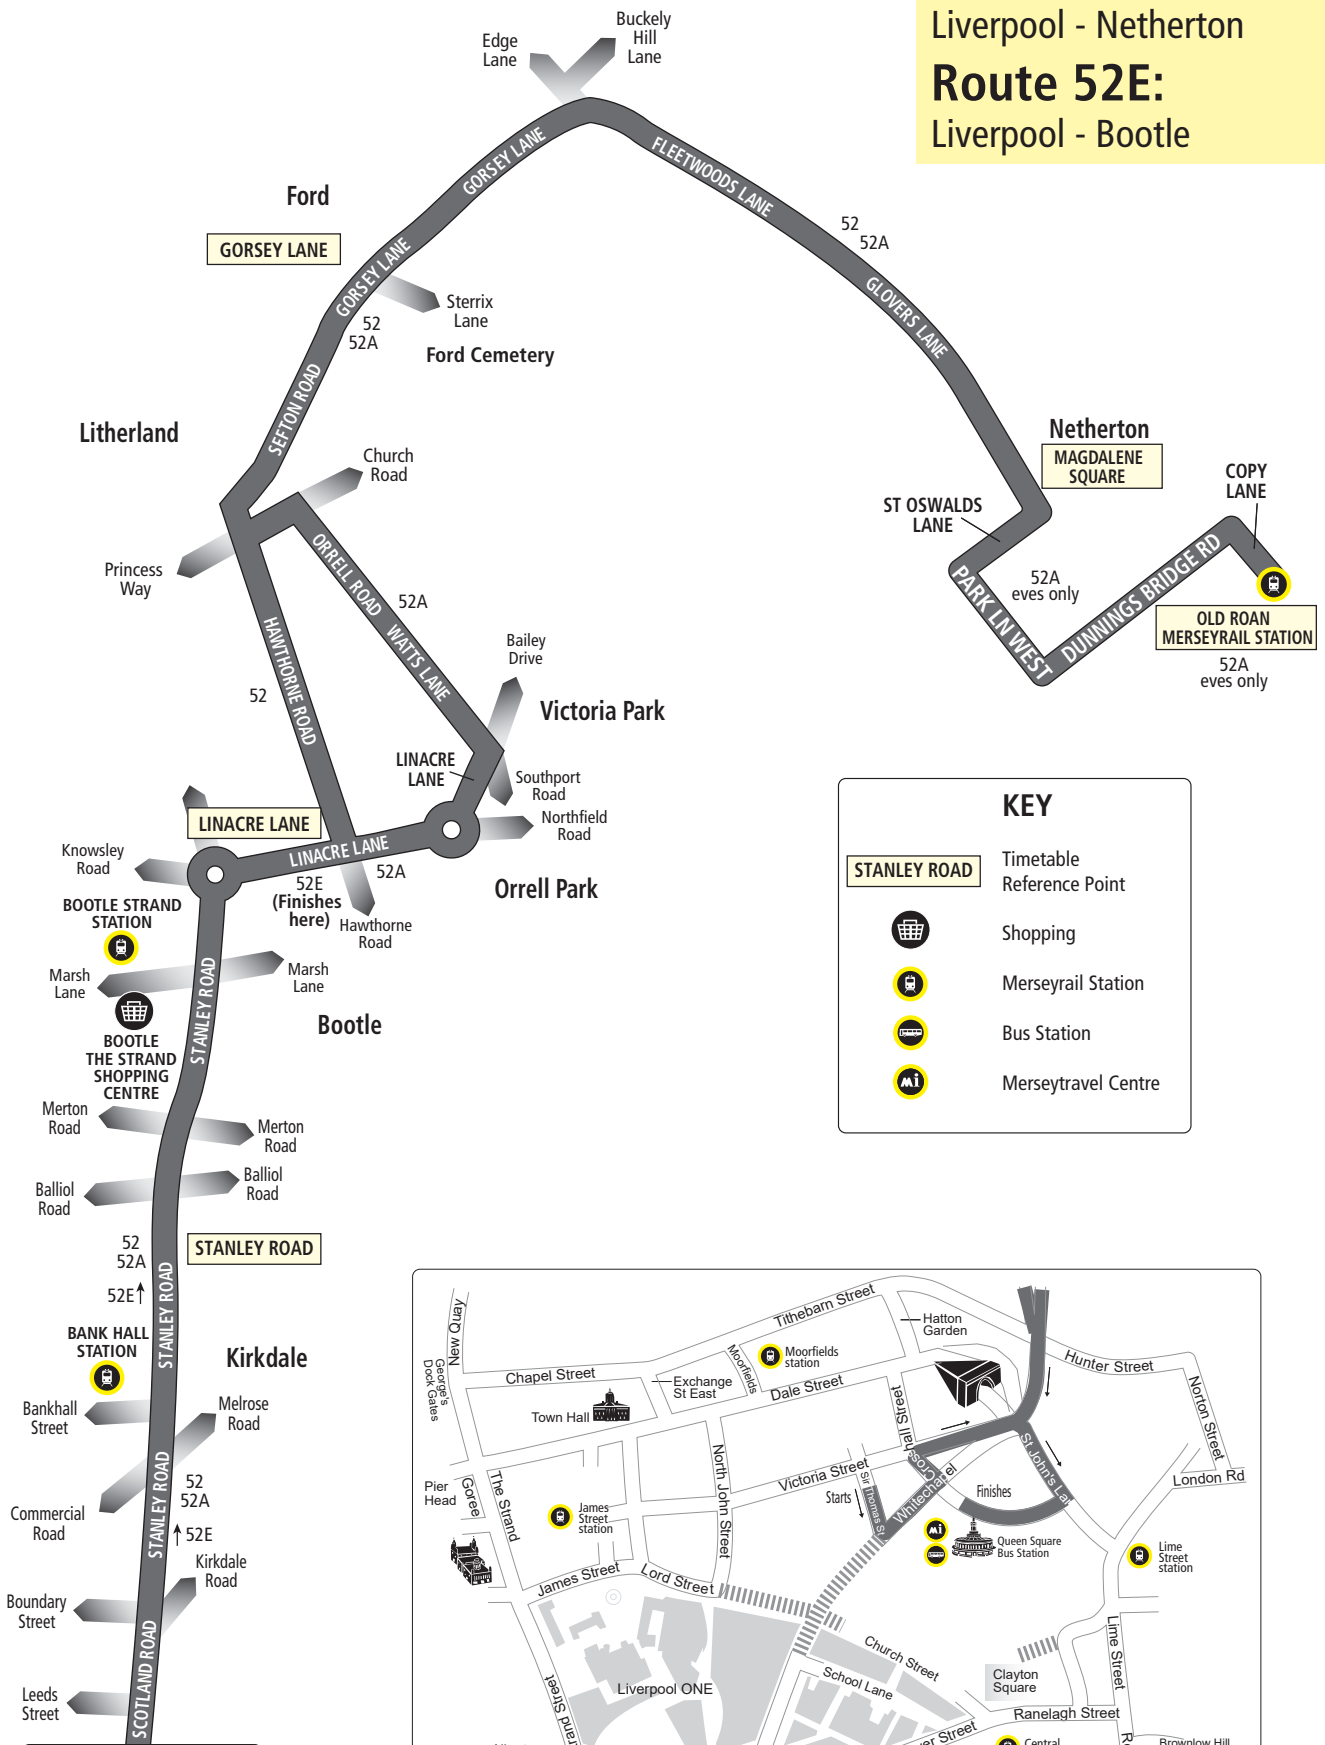

Routes 52 and 52A:
Liverpool - Netherton

Route 52E:
Liverpool - Bootle

KEY

- STANLEY ROAD** Timetable Reference Point
- Shopping
- Merseyrail Station
- Bus Station
- Merseytravel Centre

See the map on the right for the route within the city centre

Routes 52, 52A and 52E in Liverpool city centre