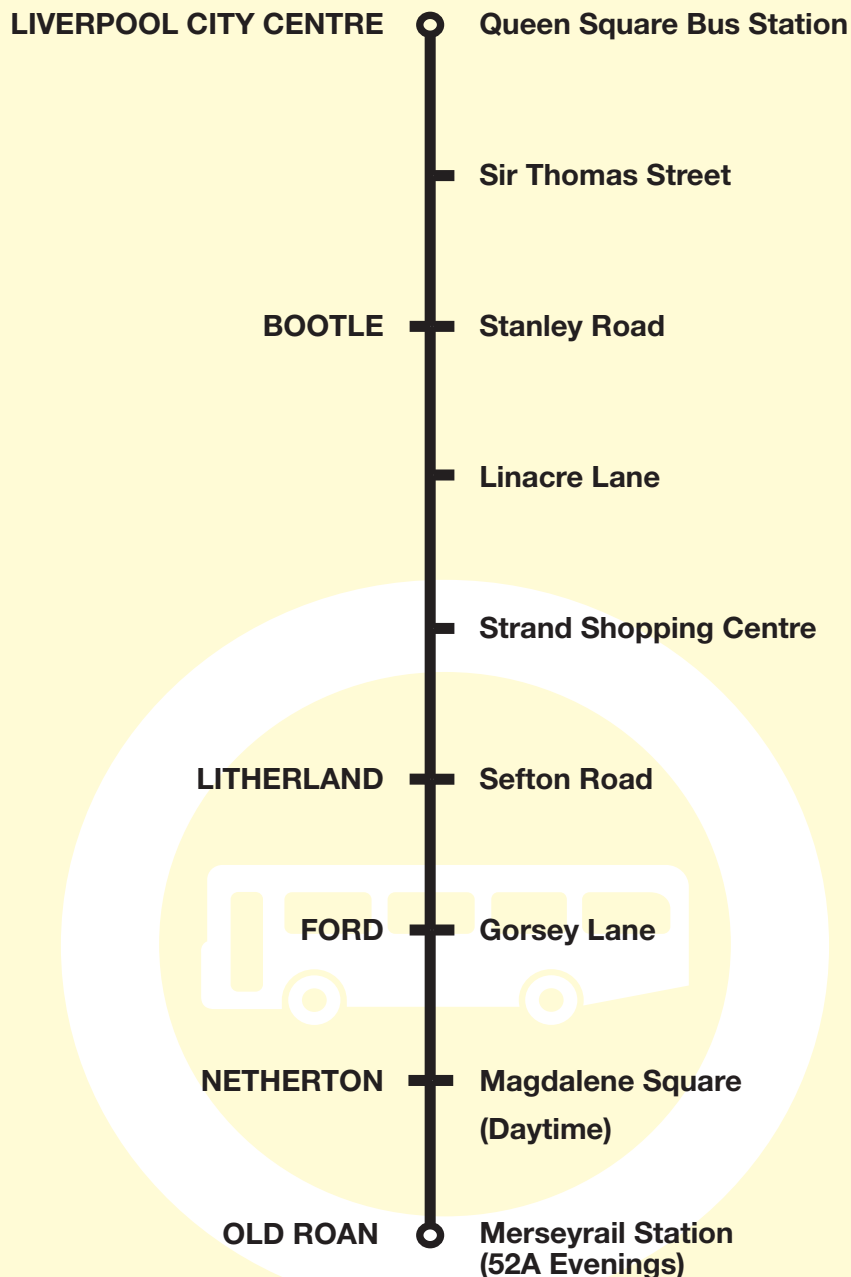

Bus timetable

52, 52A Liverpool - Netherton/Old Roan
52E Liverpool - Bootle

This service is provided by Arriva