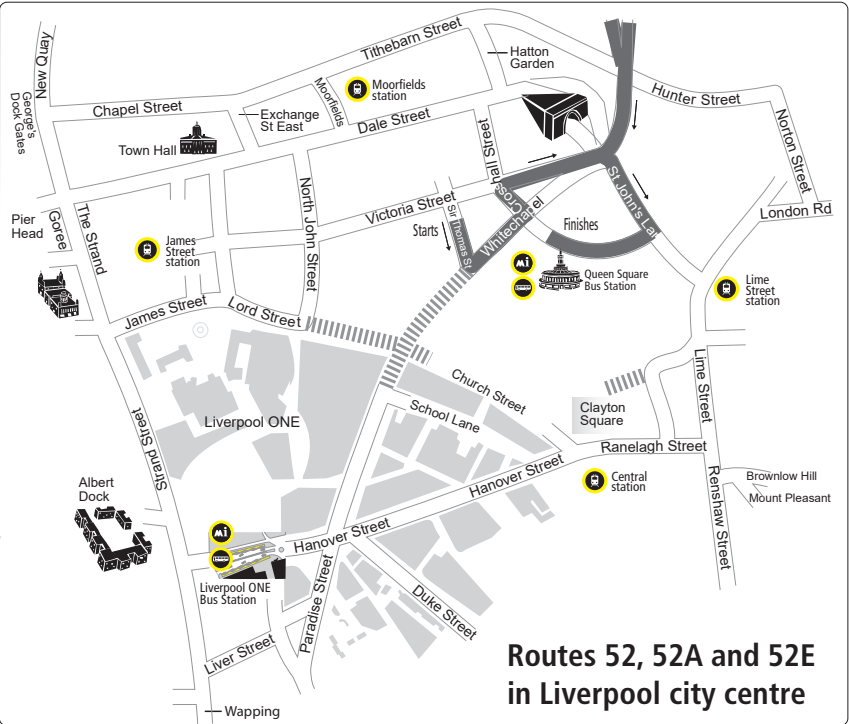

Routes 52 and 52A:
Liverpool - Netherton

Route 52E:
Liverpool - Bootle

KEY

- STANLEY ROAD** Timetable Reference Point
- Shopping
- Merseyrail Station
- Bus Station
- Merseytravel Centre

See the map on the right for the route within the city centre

Routes 52, 52A and 52E in Liverpool city centre