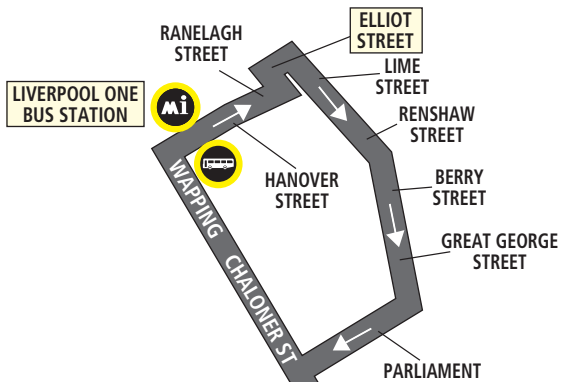

Call **0300 131 2881** or email us at **ask@liverpoolcityregion-ca.gov.uk**

**500****John Lennon Airport - Liverpool - John Lennon Airport****Arriva**

Route description

Route 500 between Liverpool John Lennon Airport and Liverpool: from LIVERPOOL JOHN LENNON AIRPORT, Speke Hall Avenue, Estuary Banks, Estuary Boulevard, Speke Road, Garston Way, St Mary's Road, Aigburth Road, Otterspool Road, Jericho Lane, Riverside Drive, Sefton Street, BRUNSWICK MERSEYRAIL STATION turning circle, Sefton Street, Chaloner Street, Wapping, Strand Street to LIVERPOOL ONE BUS STATION, then via Hanover Street, Ranelagh Street, Great Charlotte Street, Elliot Street, Lime Street, Renshaw Street, Berry Street, Great George Street, Parliament Street, Sefton Street, BRUNSWICK MERSEYRAIL STATION turning circle, Sefton Street, Riverside Drive, Jericho Lane, Otterspool Road, Aigburth Road, St Marys Road, Garston Way, Speke Road, Estuary Boulevard, Estuary Banks, Speke Hall Avenue, Dunlop Road, Hale Road, Airport Approach Road, Liverpool John Lennon Airport Internal Roads, LIVERPOOL JOHN LENNON AIRPORT.

Liverpool John Lennon Airport →	2009	2039	2109	2139	2209	2239	2309	2359
Aigburth Jericho Lane, Jericho Close	2024	2054	2124	2154	2224	2254	2324	0014
Brunswick Station ⇄	2033	2103	2133	2202	2232	2302	2332	0022
Liverpool ONE Bus Station 🛒 🚚	2039	2109	2139	2208	2238	2308	2338	0027
Elliot Street Stop GE	2044	2114	2144	2213	2243	2313	2343	0032
Brunswick Station ⇄	2051	2121	2151	2220	2250	2320	2350	0039
Aigburth Aigburth Road, Lisburn Road	2102	2132	2202	2231	2301	2331	2401	0050
Liverpool John Lennon Airport →	2117	2147	2217	2246	2316	2346	2416	0105

BRUNSWICK MERSEYRAIL STATION

Route 500: Liverpool John Lennon Airport - Liverpool ONE Bus Station

KEY

- AIGBURTH VALE Timetable Reference Point
- Bus Station
- Merseytravel Centre
- Merseyrail Station

RIVERSIDE DRIVE