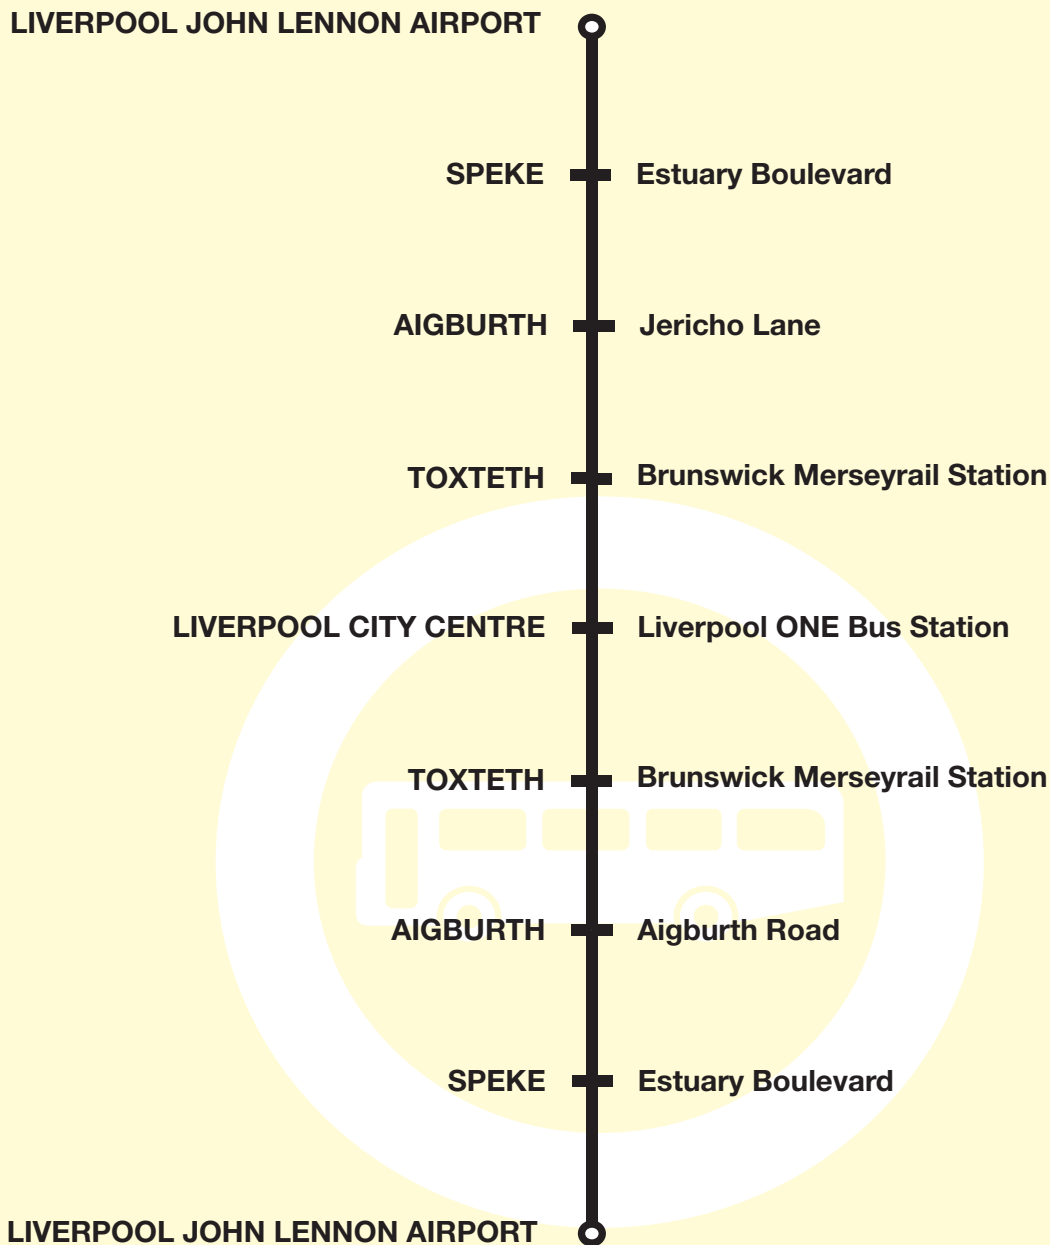

Bus timetable

500

Liverpool John Lennon Airport - Liverpool - Liverpool John Lennon Airport

This service is provided by Arriva