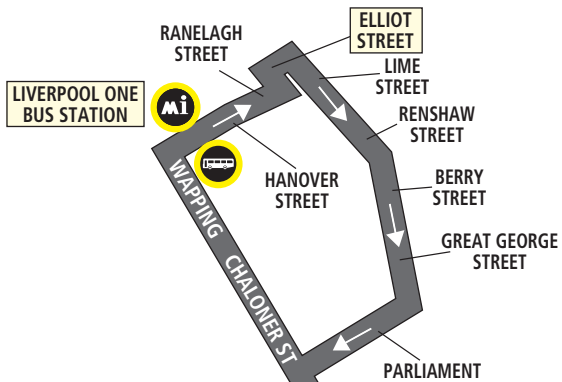

BRUNSWICK MERSEYRAIL STATION

Route 500: Liverpool John Lennon Airport - Liverpool ONE Bus Station

KEY

- AIGBURTH VALE Timetable Reference Point
- Bus Station
- Merseytravel Centre
- Merseyrail Station

RIVERSIDE DRIVE

RIVERSIDE DRIVE

AIGBURTH VALE

JERICO LANE

AIGBURTH ROAD ST MARYS ROAD

GARSTON WAY

SPEKE ROAD

ESTUARY BOULEVARD

ESTUARY BANKS

DUNLOP ROAD

SPEKE HALL AVENUE

SPEKE ROAD

AIRPORT APPROACH ROAD