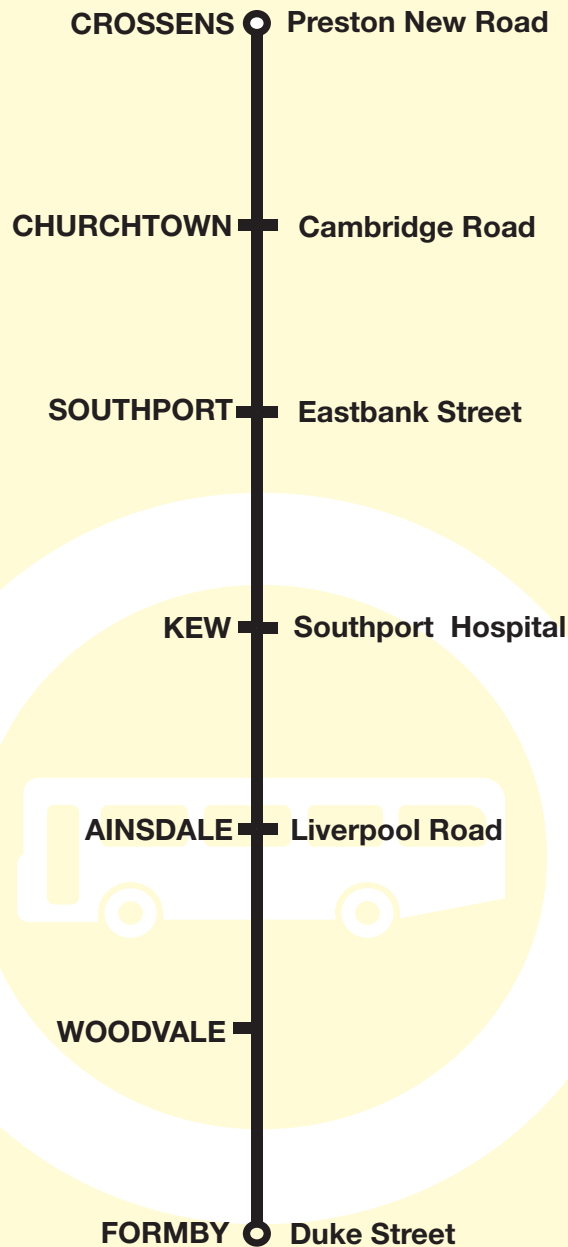

Valid from **19 April 2026**

Bus timetable

44

Crossens - Kew or Formby

This service is provided by Arriva

What's changed?

The timing points on Eastbank Street are moved one stop to near Part Street and Yellowhouse Lane, with subsequent minor retimings. Monday to Friday journeys between 1400 and 2000 are also retimed.

Any comments about this service?

If you've got any comments or suggestions about the services shown in this timetable, please contact the bus company who runs the service:

Arriva North West

73 Ormskirk Road, Aintree, Liverpool, L9 5AE
0344 800 44 11

Route 44 between Crossens and Kew/Formby: from CROSSENS (PRESTON NEW ROAD/BRIDGE WILLS LANE) via Preston New Road, Fylde Road, Garstang Road, Hornby Road, Elswick Road, Marshside Road, Cambridge Road, Park Crescent, Queens Road, Houghton Street, London Street, Lord Street, Eastbank Street, Virginia Street, Forest Road, Haig Avenue, Meols Cop Road, Town Lane Kew **to** KEW (TOWN LANE KEW) **or** Town Lane Kew, Bentham's Way, Guildford Road, Heathfield Road, Mill Road, Segars Lane, Liverpool Avenue, Liverpool Road, Formby By-Pass, Southport Road, New Road, Ryeground Lane, Church Road, Cross Green, Duke Street to FORMBY (DUKE STREET).

Route 44:

Crossens - Kew or Formby

Route 44 in Formby

KEY

- WALNUT STREET Timetable Reference Point
- Merseyrail Station
- Shopping Centre
- Hospital
- School

For the route within Formby, see the inset map above.