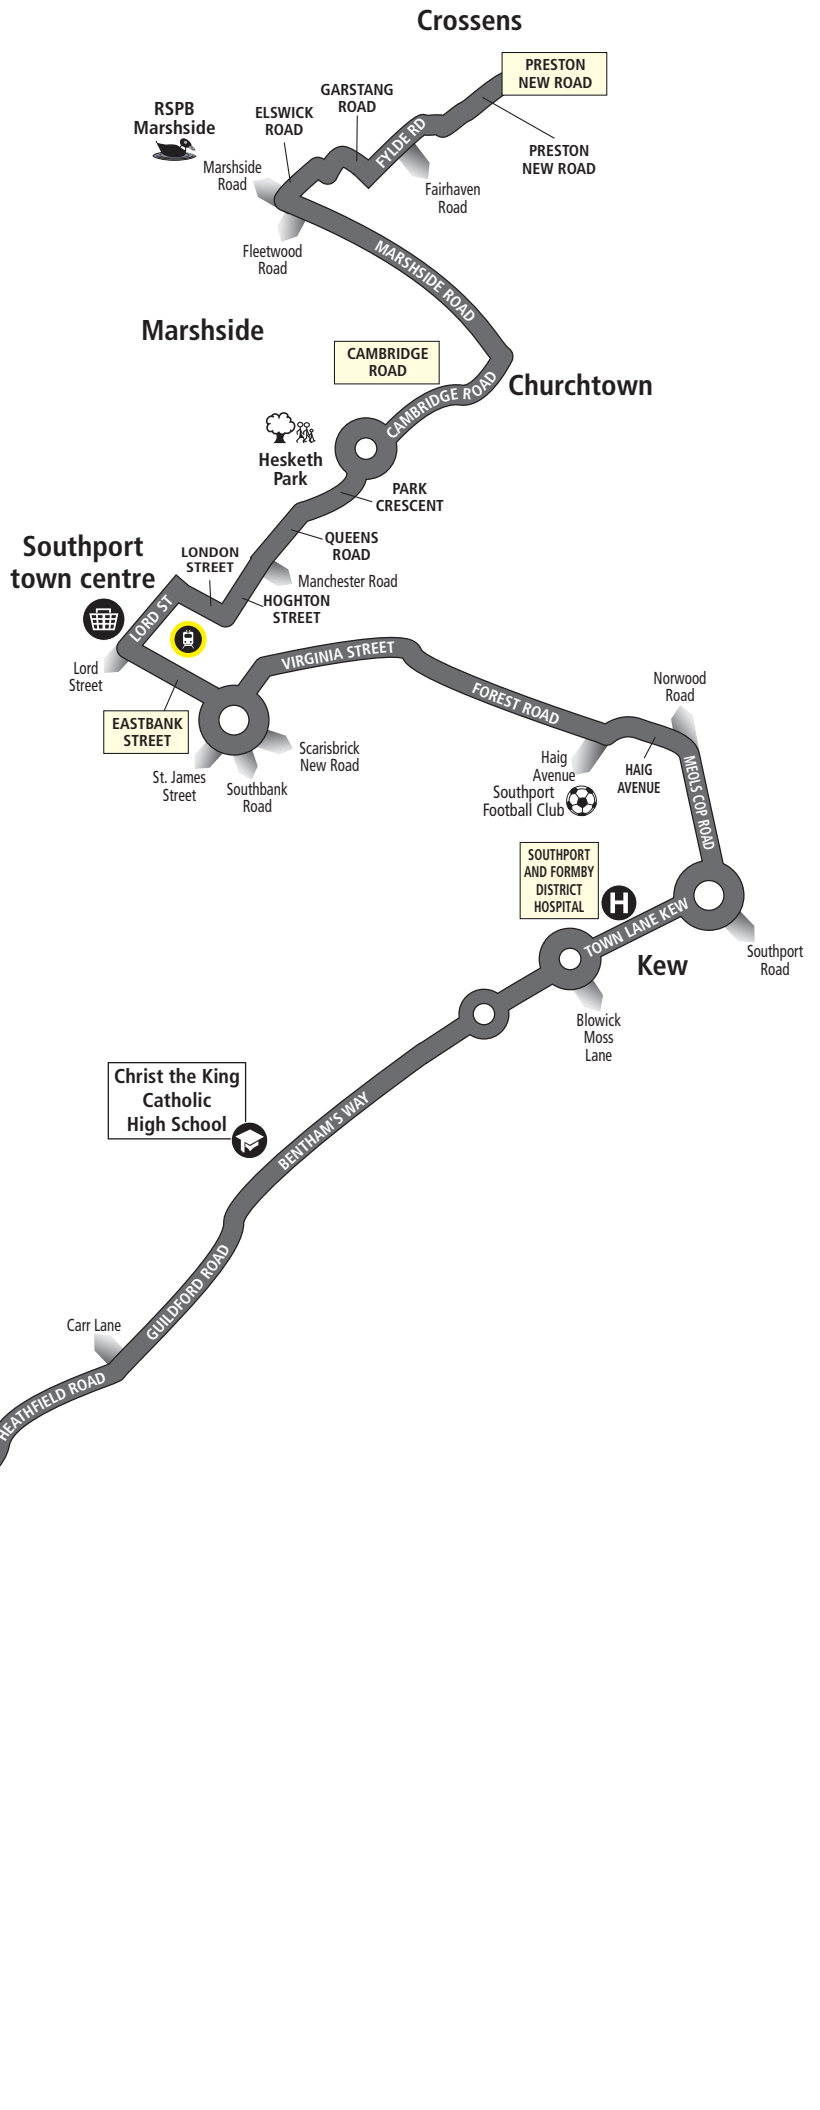

Valid from **19 April 2026**

Bus timetable

44

Crossens - Kew or Formby

This service is provided by Arriva

What's changed?

The timing points on Eastbank Street are moved one stop to near Part Street and Yellowhouse Lane, with subsequent minor retimings. Monday to Friday journeys between 1400 and 2000 are also retimed.

Formby Kings Road, Duke Street	-	0706	-	-	0806	-	then	-	06	-	-	1750
Ainsdale Pinfold Lane	-	0721	-	-	0821	-	at	-	21	-	-	1805
Kew Town Lane (opposite Hythe Close)	0713	0733	0753	0813	0835	0853	these	13	35	53	-	1753 1816
Southport Hospital Town Lane Kew	0714	0734	0754	0814	0836	0854	mins	14	36	54	until	1754 1817
Southport Eastbank Street, Yellowhouse Lane	0726	0746	0807	0827	0849	0907	past	27	49	07	-	1807 1825
Marshside Cambridge Road	0739	0759	0821	0841	0903	0921	each	41	03	21	-	1821 1835
Crossens Preston New Road, Bridge Wills Lane	0746	0806	0828	0848	0910	0928	hour	48	10	28	-	1828 1842

Formby Kings Road, Duke Street	1850	1950	2050	2150	2250
Ainsdale Pinfold Lane	1902	2002	2102	2202	2302
Kew Town Lane (opposite Hythe Close)	1913	2013	2113	2213	2313
Southport Hospital Town Lane Kew	1914	2014	2114	2214	2314
Southport Eastbank Street, Yellowhouse Lane	1923	2023	2123	2223	2323
Marshside Cambridge Road	1933	2033	2133	2233	2333
Crossens Preston New Road, Bridge Wills Lane	1940	2040	2140	2240	2340

Route 44:

Crossens - Kew or Formby

Route 44 in Formby

KEY

- WALNUT STREET Timetable Reference Point
- Merseyrail Station
- Shopping Centre
- Hospital
- School

For the route within Formby, see the inset map above.