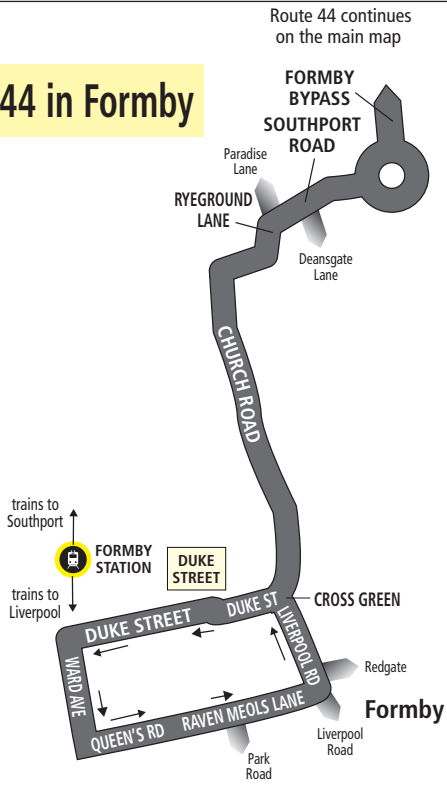

Any comments about this service?

If you've got any comments or suggestions about the services shown in this timetable, please contact the bus company who runs the service:

Arriva North West

73 Ormskirk Road, Aintree, Liverpool, L9 5AE
0344 800 44 11

Route 44 between Crossens and Kew/Formby: from CROSSENS (PRESTON NEW ROAD/BRIDGE WILLS LANE) via Preston New Road, Fylde Road, Garstang Road, Hornby Road, Elswick Road, Marshside Road, Cambridge Road, Park Crescent, Queens Road, Houghton Street, London Street, Lord Street, Eastbank Street, Virginia Street, Forest Road, Haig Avenue, Meols Cop Road, Town Lane Kew **to** KEW (TOWN LANE KEW) **or** Town Lane Kew, Bentham's Way, Guildford Road, Heathfield Road, Mill Road, Segars Lane, Liverpool Avenue, Liverpool Road, Formby By-Pass, Southport Road, New Road, Ryeground Lane, Church Road, Cross Green, Duke Street to FORMBY (DUKE STREET).

Formby Kings Road, Duke Street	1850	1950	2050	2150	2250
Ainsdale Pinfold Lane	1902	2002	2102	2202	2302
Kew Town Lane (opposite Hythe Close)	1913	2013	2113	2213	2313
Southport Hospital Town Lane Kew	1914	2014	2114	2214	2314
Southport Eastbank Street, Yellowhouse Lane	1923	2023	2123	2223	2323
Marshside Cambridge Road	1933	2033	2133	2233	2333
Crossens Preston New Road, Bridge Wills Lane	1940	2040	2140	2240	2340

Route 44:

Crossens - Kew or Formby

Route 44 in Formby

KEY

- WALNUT STREET Timetable Reference Point
- Merseyrail Station
- Shopping Centre
- Hospital
- School

For the route within Formby, see the inset map above.