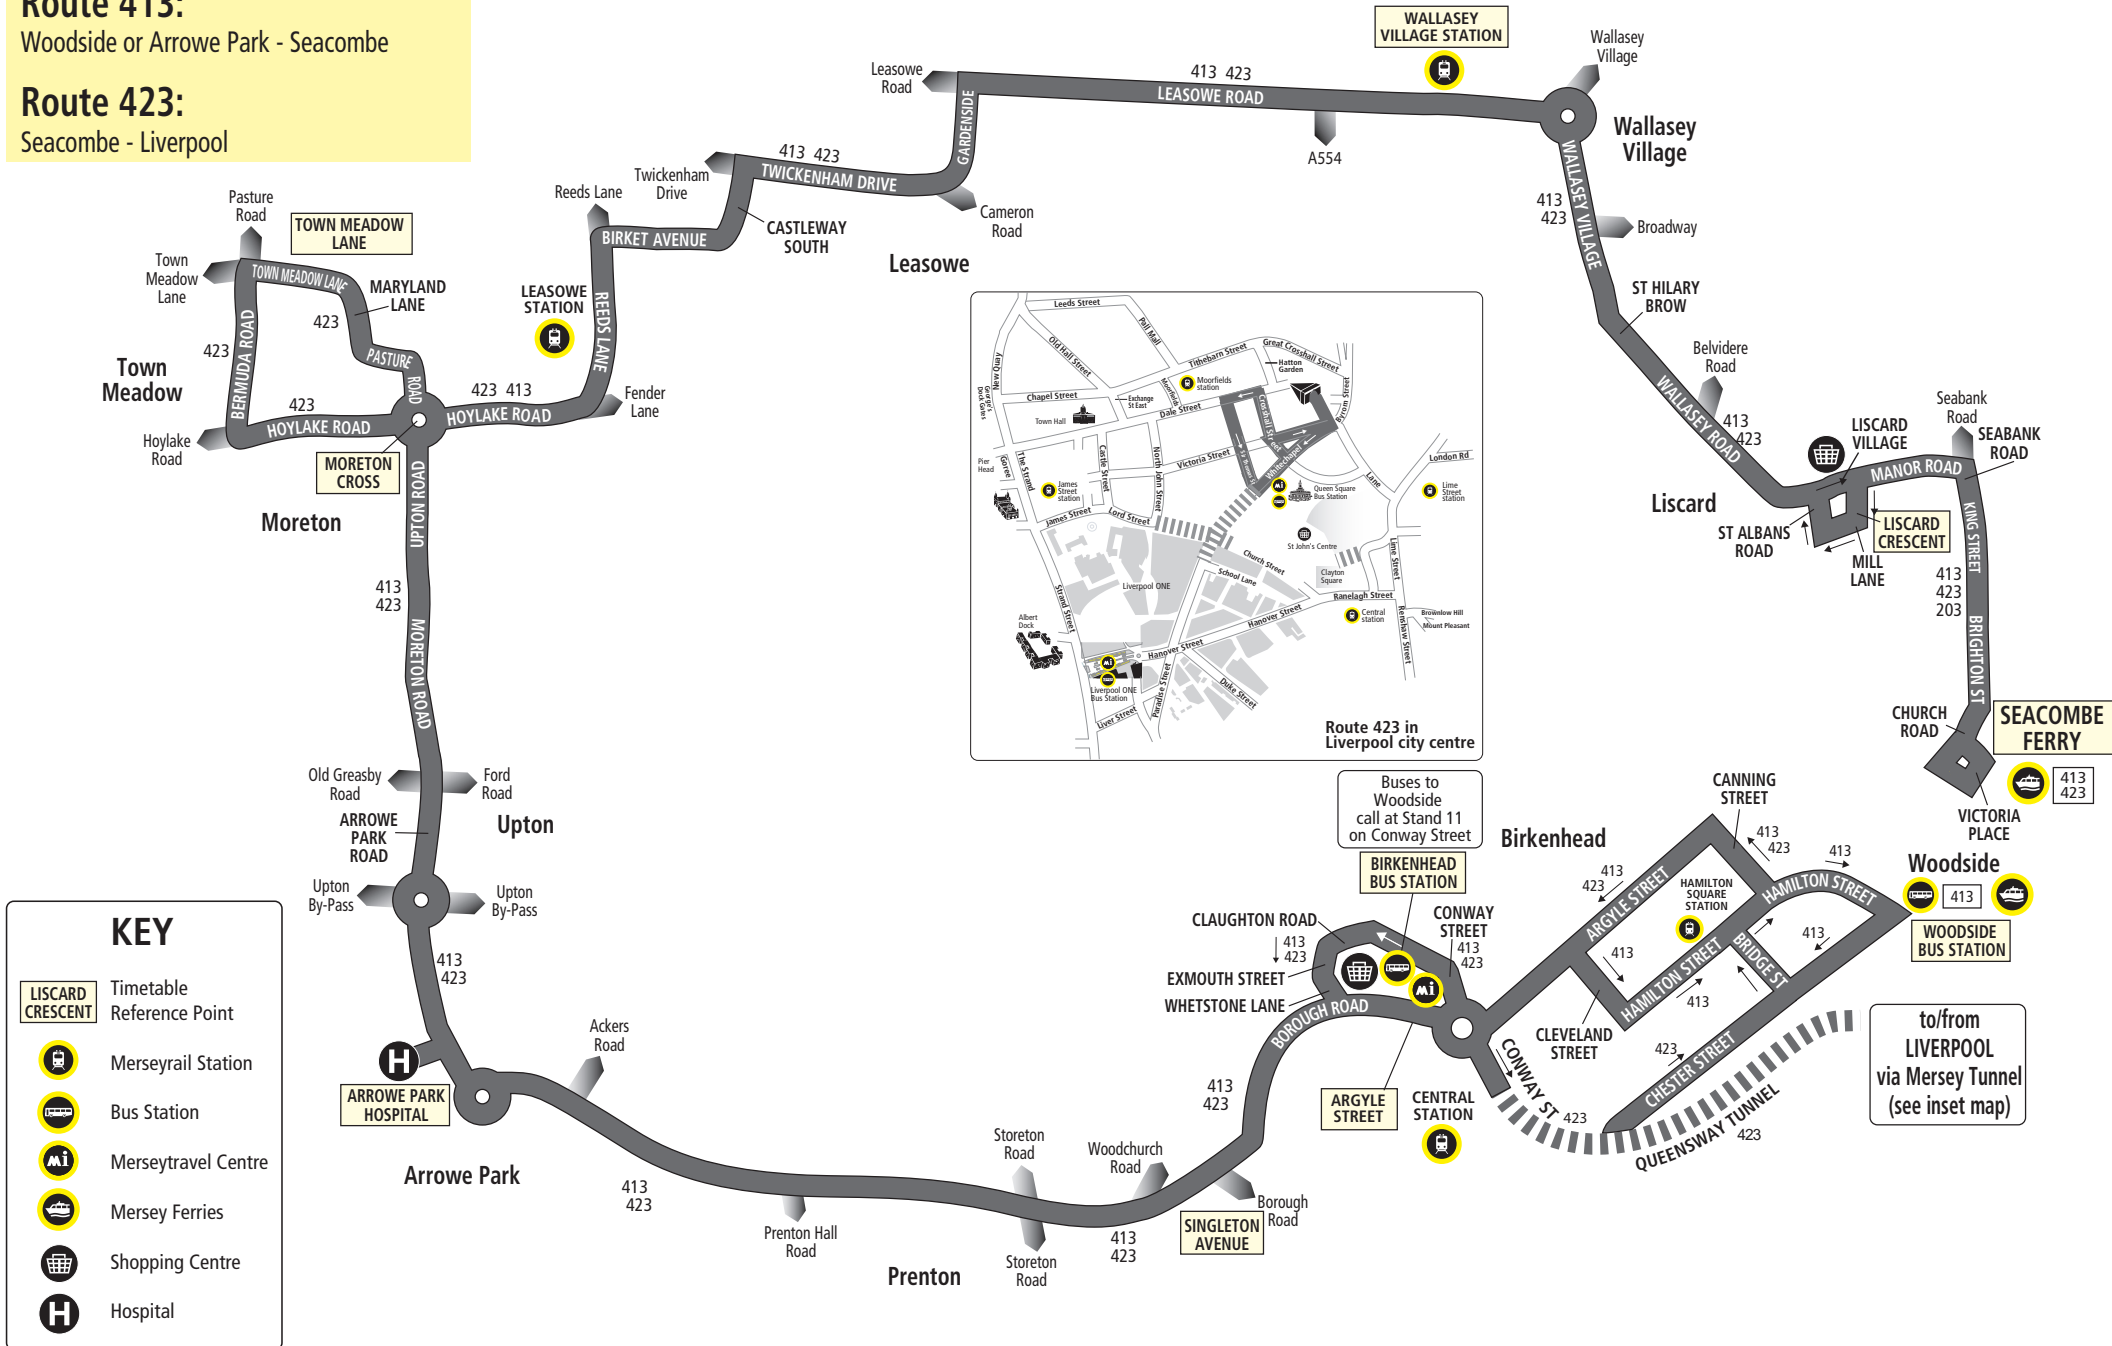

Any comments about this service?

If you've got any comments or suggestions about the services shown in this timetable, please contact the bus company who runs the service:

Arriva North West

73 Ormskirk Road, Aintree, Liverpool, L9 5AE
0344 800 44 11

	413	413	423	423		423	423		423				
Liverpool Sir Thomas Street	-	-	1819	1849		19	49		2219	2249	2319	2349	
Woodside Bus Station	1730	1800	↓	↓		↓	↓		↓	↓	↓	↓	
Birkenhead Bus Station	1737	1805	1831	1901	then	31	01		2231	2301	2331	0001	
Prenton Singleton Avenue, Borough Road	1744	1812	1838	1908	at	38	08		2238	2308	2338	0008	
Arrowe Park Hospital (internal roads)	1758	1824	1849	1919	these	49	19		2249	2319	2349	0019	
Moreton Cross Upton Road	1810	1835	1900	1930	mins	00	30	until	2300	2330	0000	0030	
Town Meadow Lane, Bermuda Road	↓	↓	1904	1934	past	04	34		2304	2334	0004	0034	
Moreton Cross Hoylake Road	1811	1836	1908	1938	each	08	38		2308	2338	0008	0038	
Wallasey Village Merseyrail station	1826	1851	1922	1952	hour	22	52		2322	2352	0022	0052	
Liscard Wallasey Road	1833	1858	1928	1958		28	58		2328	2358	0028	0058	
Seacombe Ferry	1843	1908	1936	2006		36	06		2336	0006	0036		

Code used on this page:

M - Merseytravel Bus Service operated by Arriva

Route 413:

Woodside or Arrowe Park - Seacombe

Route 423:

Seacombe - Liverpool

KEY

- LISCARD CRESCENT: Timetable Reference Point
- Merseyrail Station
- Bus Station
- Merseytravel Centre
- Mersey Ferries
- Shopping Centre
- Hospital

Buses to Woodside call at Stand 11 on Conway Street

to/from LIVERPOOL via Mersey Tunnel (see inset map)