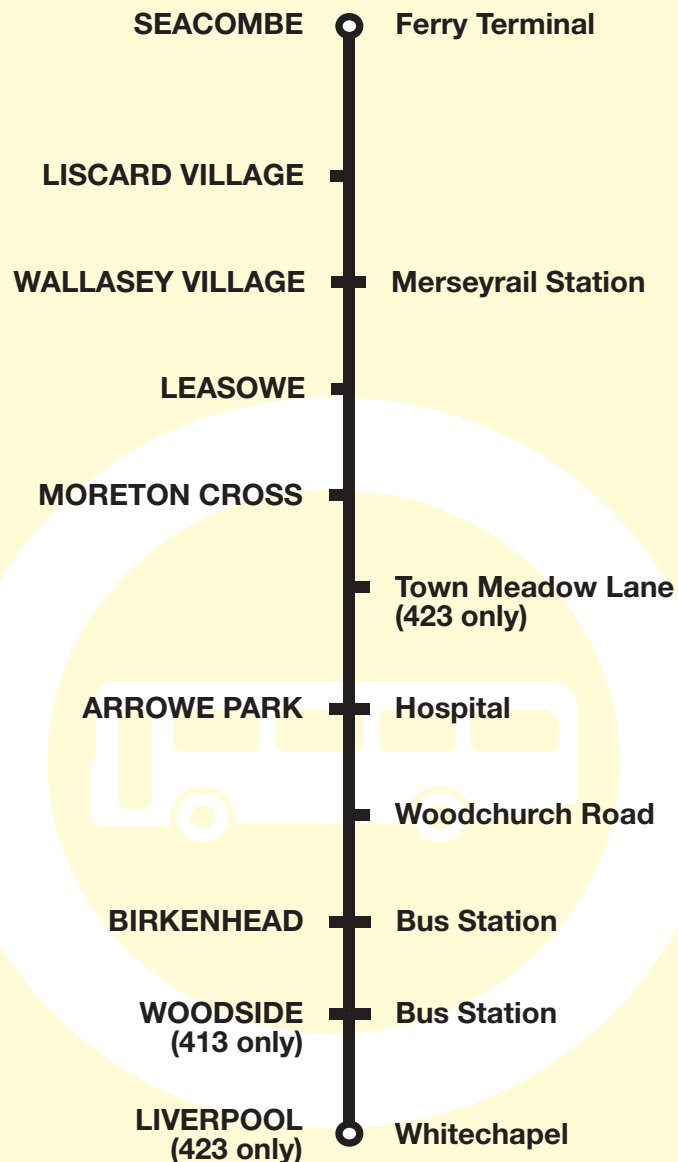

Bus timetable

413 Seacombe - Woodside

423 Seacombe - Liverpool

These services are provided by Arriva and Merseytravel