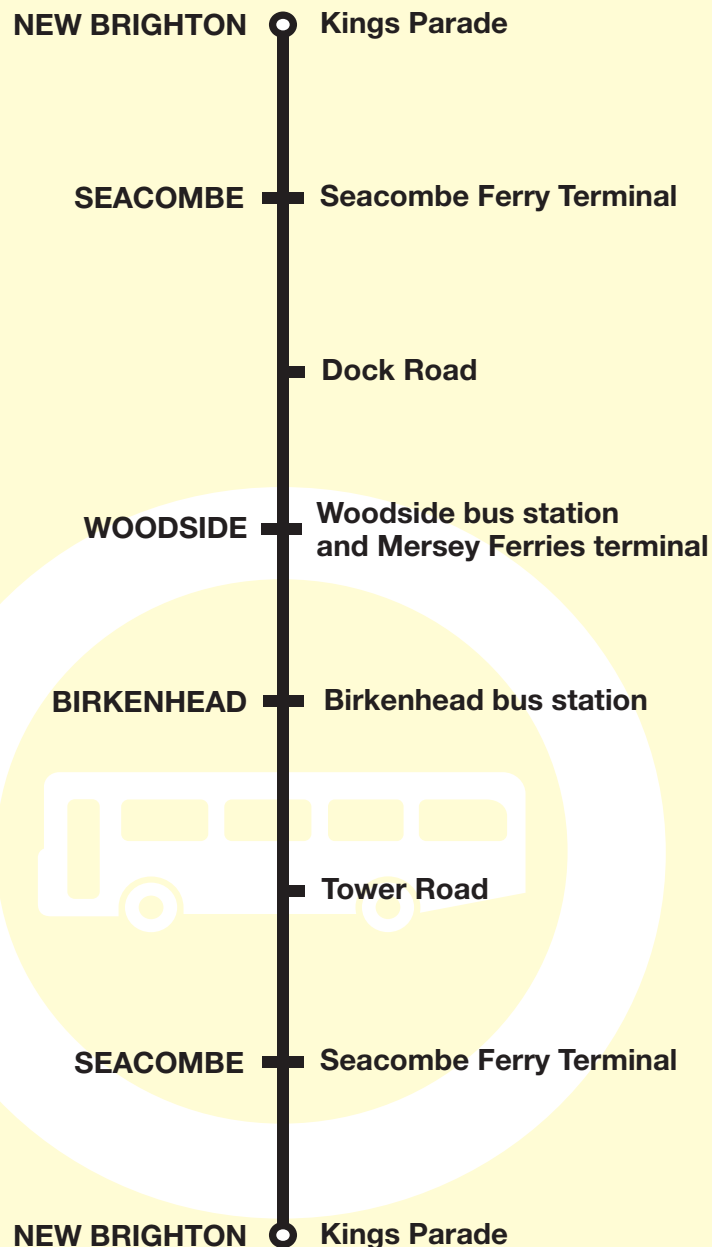

## Bus timetable

## What's changed?

The service returns to its pre-Covid frequency. However due to ongoing works at Tower Wharf the route is altered from New Brighton. As normal to Birkenhead Road then via Dock Road, Duke Street, Corporation Street, Rendel Street, Tower Road then normal route via Woodside to Birkenhead Bus Station. Returning normal route to Rendel Street then Corporation Street, Duke Street, Dock Road, Birkenhead Road then normal route via Seacombe to New Brighton. Missing out Egerton Wharf, Tower Wharf and a section of Tower Road in both directions.

**411****New Brighton - Woodside - New Brighton****Arriva**

**Route 411 between New Brighton and Woodside: from** NEW BRIGHTON (KINGS PARADE) via Rowson Street, Seabank Road, King Street, Brighton Street, Church Road, Seacombe Ferry (Victoria Place), Birkenhead Road, Dock Road, Duke Street, Corporation Road, Rendel Street, Tower Road, Canning Street, Hamilton Street, Woodside Bus Station, Chester Street, Bridge Street, Hamilton Street, Canning Street, Argyle Street, Conway Street, BIRKENHEAD BUS STATION, Claughton Road, Exmouth Street, Watson Street, Rendel Street, Corporation Road, Duke Street, Dock Road, Birkenhead Road, Seacombe Ferry (Victoria Place), Church Road, Brighton Street, King Street, Seabank Road, Rowson Street to NEW BRIGHTON (KINGS PARADE).

## New Brighton - Woodside - New Brighton

Arriva