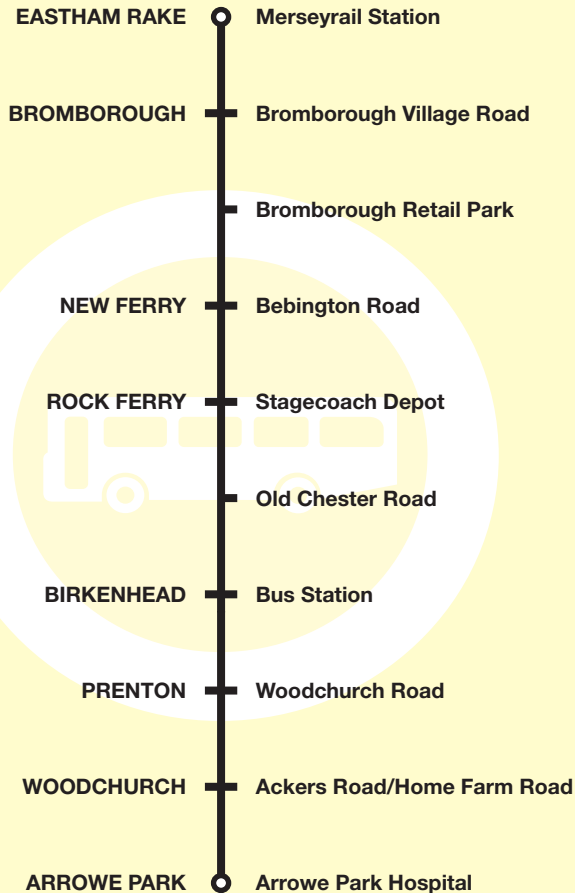

Valid from 19 January 2025

Bus timetable

41, 42 Eastham Rake - Arrowe Park Hospital

These services are provided by Stagecoach and Merseytravel

What's changed?

Evening journeys after 1800 have changed in both directions.

Route 41 (Merseytravel Monday to Saturday morning) between Eastham Rake and Woodchurch: from EASTHAM RAKE STATION (STOP A) via Eastham Rake, then as Route 41 (above) to BIRKENHEAD BUS STATION then via Conway Street, Europa Boulevard, Price Street, Argyle Street, Hamilton Square, Hamilton Street, WOODSIDE BUS STATION, Chester Street, Bridge Street, Hamilton Street, Canning Street, Argyle Street, Conway Street to BIRKENHEAD BUS STATION then as Route 41 (above) to WOODCHURCH (ACKERS ROAD/Commonfield Road).

Route 41 (Merseytravel Monday to Saturday morning) between Woodchurch and Eastham Rake: from WOODCHURCH (ACKERS ROAD/Commonfield Road) via Ackers Road, Home Farm Road, New Hey Road, Houghton Road, Pemberton Road, Home Farm Road, Ackers Road, Woodchurch Road then as Route 41 (above) to BIRKENHEAD BUS STATION then via Conway Street, Europa Boulevard, Price Street, Argyle Street, Hamilton Square, Hamilton Street, WOODSIDE BUS STATION, Chester Street, Bridge Street, Hamilton Street, Canning Street, Argyle Street to Conway Street to BIRKENHEAD BUS STATION then as Route 41 (above) to Eastham Rake to EASTHAM RAKE STATION (Stop A).