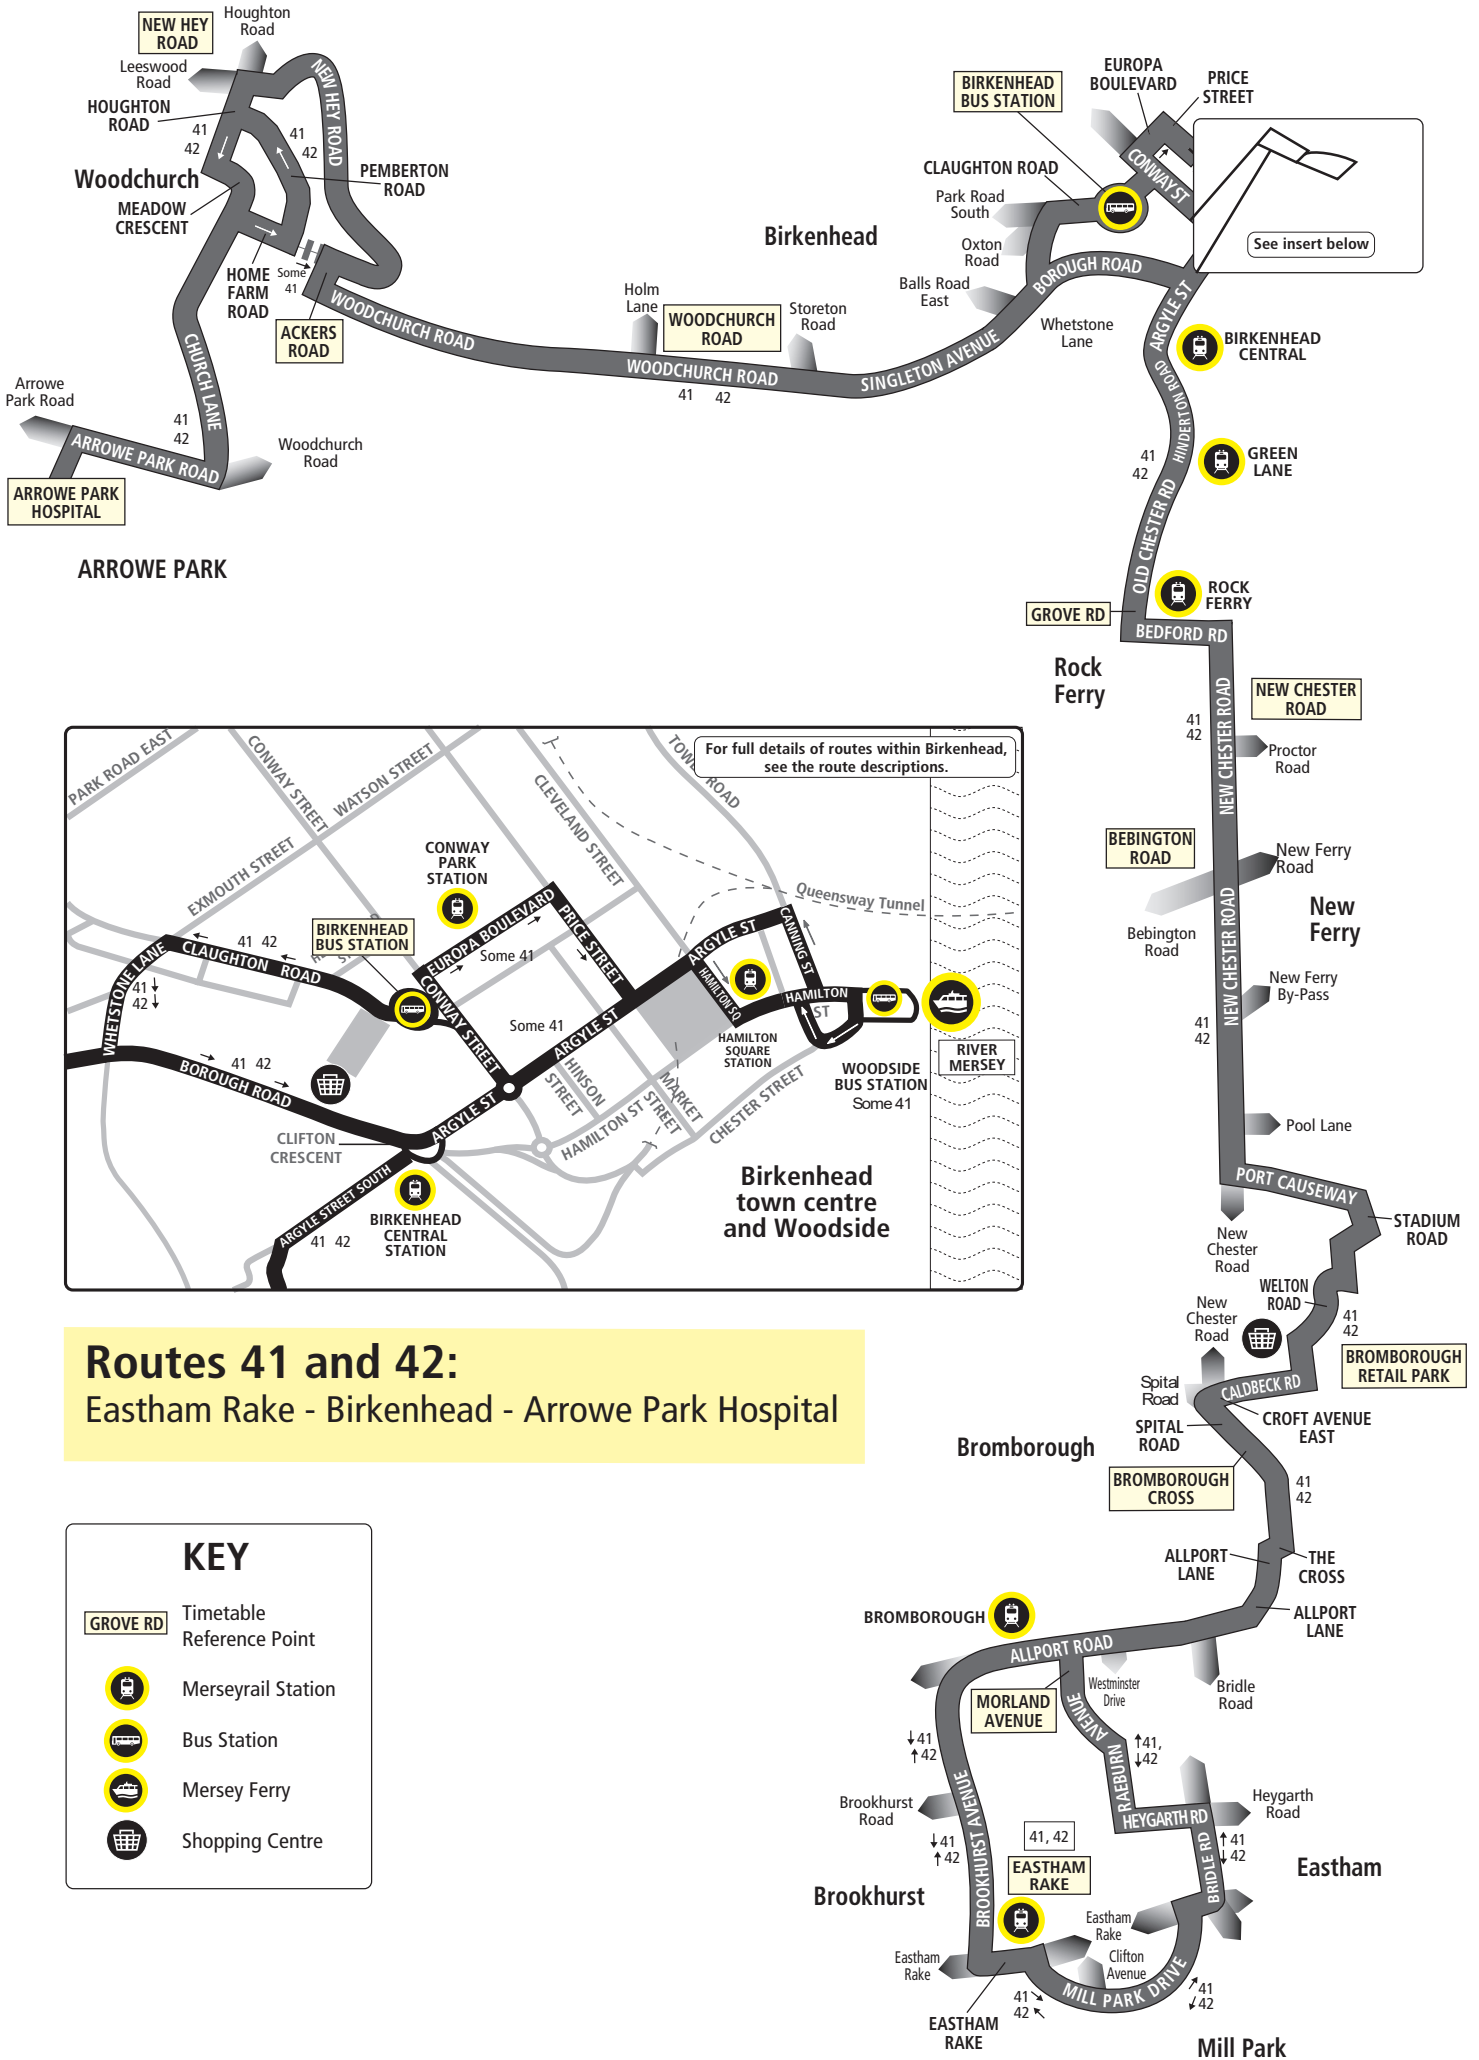

Routes 41 and 42:
Eastham Rake - Birkenhead - Arrowe Park Hospital

KEY

- Timetable Reference Point
- Merseyrail Station
- Bus Station
- Mersey Ferry
- Shopping Centre

For full details of routes within Birkenhead, see the route descriptions.

See insert below

BROMBOROUGH RETAIL PARK