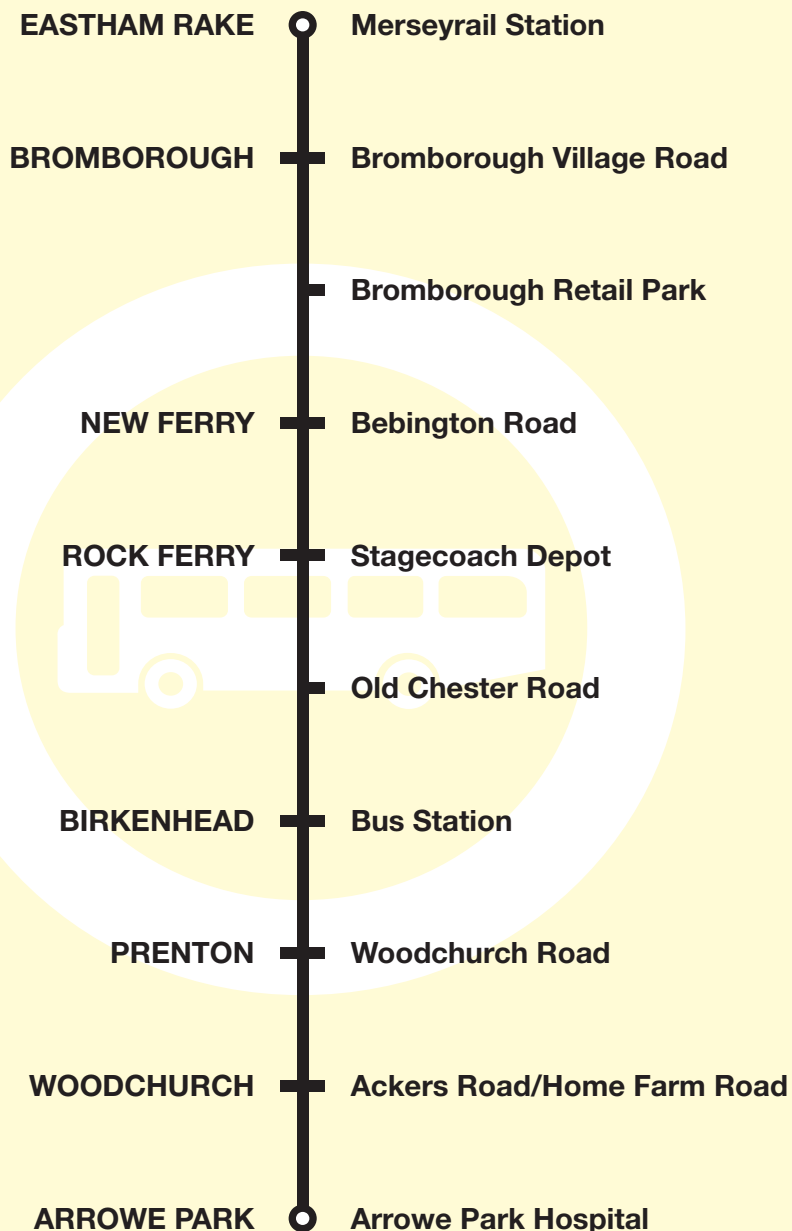

Valid from **15 February 2026**

Bus timetable

41, 42 Eastham Rake - Arrowe Park Hospital

These services are provided by Stagecoach and Merseytravel

What's changed?

Journeys towards Arrow Park Hospital are re-routed, now continuing along Houghton Road to Meadow Crescent, omitting Pemberton Road and a section of Home Farm Road. From Arrow Park the route is unchanged. Times are unchanged.

Route 41 (Merseytravel Monday to Saturday morning) between Eastham Rake and Woodchurch: from EASTHAM RAKE STATION (STOP A) via Eastham Rake, then as Route 41 (above) to BIRKENHEAD BUS STATION then via Conway Street, Europa Boulevard, Price Street, Argyle Street, Hamilton Square, Hamilton Street, WOODSIDE BUS STATION, Chester Street, Bridge Street, Hamilton Street, Canning Street, Argyle Street, Conway Street to BIRKENHEAD BUS STATION then as Route 41 (above) to WOODCHURCH (ACKERS ROAD/Commonfield Road).

Route 41 (Merseytravel Monday to Saturday morning) between Woodchurch and Eastham Rake: from WOODCHURCH (ACKERS ROAD/Commonfield Road) via Ackers Road, Home Farm Road, New Hey Road, Houghton Road, Pemberton Road, Home Farm Road, Ackers Road, Woodchurch Road then as Route 41 (above) to BIRKENHEAD BUS STATION then via Conway street, Europa Boulevard, Price Street, Argyle Street, Hamilton Square, Hamilton Street, WOODSIDE BUS STATION, Chester Street, Bridge Street, Hamilton Street, Canning Street, Argyle Street to Conway Street to BIRKENHEAD BUS STATION then as Route 41 (above) to Eastham Rake to EASTHAM RAKE STATION (Stop A).