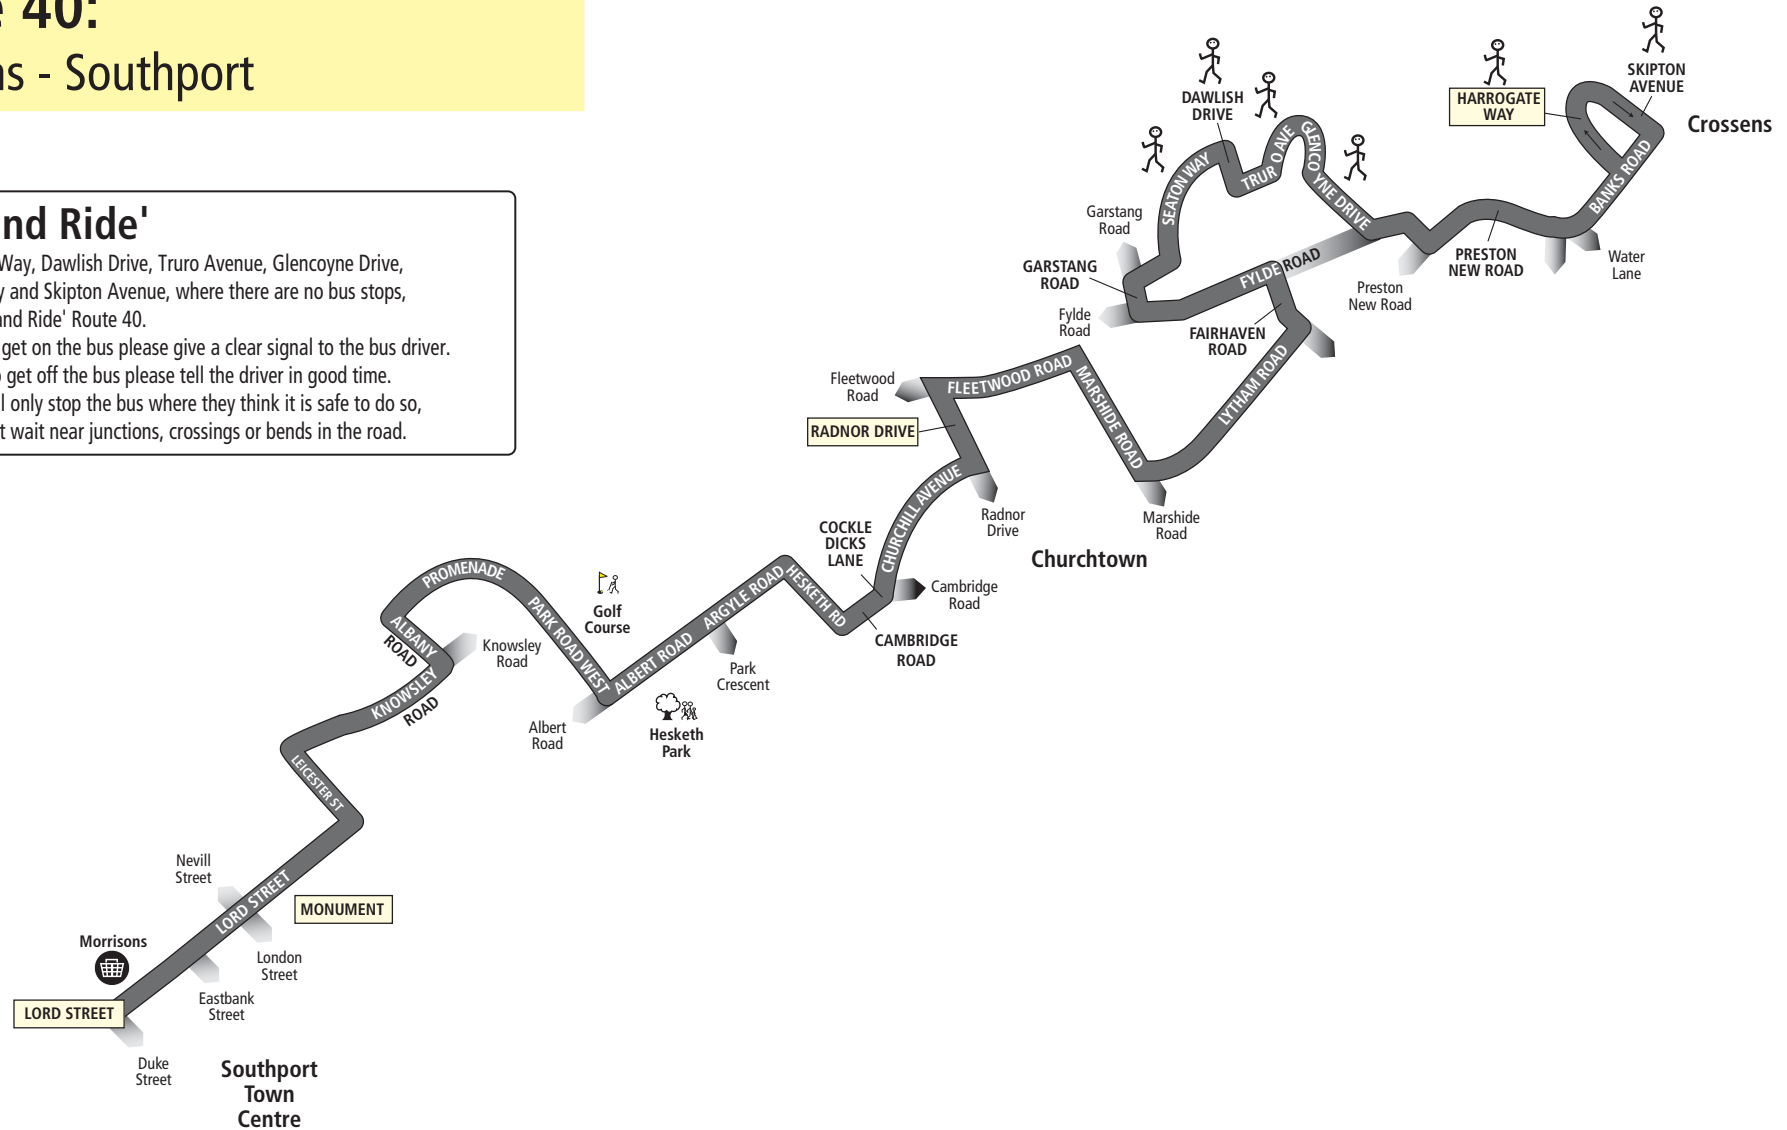

Code used on this page:

- Merseytravel Bus Service operated by Cumfybus

Sundays and bank holidays - No Service

Route 40: Crossens - Southport

'Hail and Ride'

Along Seaton Way, Dawlish Drive, Truro Avenue, Glencoyne Drive, Harrogate Way and Skipton Avenue, where there are no bus stops, you can 'Hail and Ride' Route 40.

Route 40 between Crossens and Southport from: CROSSENS (HARROGATE WAY/SKIPTON AVENUE) via Skipton Avenue, Banks Road, Preston New Road, Fylde Road, Glencoyne Drive, Truro Avenue, Dawlish Drive, Seaton Way, Garstang Road, Fylde Road, Fairhaven Road, Lytham Road, Marshside Road, Fleetwood Road, Radnor Drive, Churchill Avenue, Cockle Dicks Lane, Cambridge Road, Hesketh Road, Argyle Road, Albert Road, Park Road West, Promenade, Albany Road, Knowsley Road, Leicester Street, Lord Street to SOUTHPORT (LORD STREET/ DUKE STREET).

Route 40 between Southport and Crossens from: SOUTHPORT (LORD STREET/DUKE STREET) via Lord Street, Leicester Street, Knowsley Road, Albany Road, Promenade, Park Road West, Albert Road, Argyle Road, Hesketh Road, Cambridge Road, Cockle Dicks Lane, Churchill Avenue, Radnor Drive, Fleetwood Road, Marshside Road, Lytham Road, Fairhaven Road, Fylde Road, Garstang Road, Seaton Way, Dawlish Drive, Truro Avenue, Glencoyne Drive, Fylde Road, Preston New Road, Banks Road, Skipton Avenue to CROSSENS (HARROGATE WAY/ SKIPTON AVENUE).

KEY

MONUMENT

Timetable
Reference Point

Shopping Centre