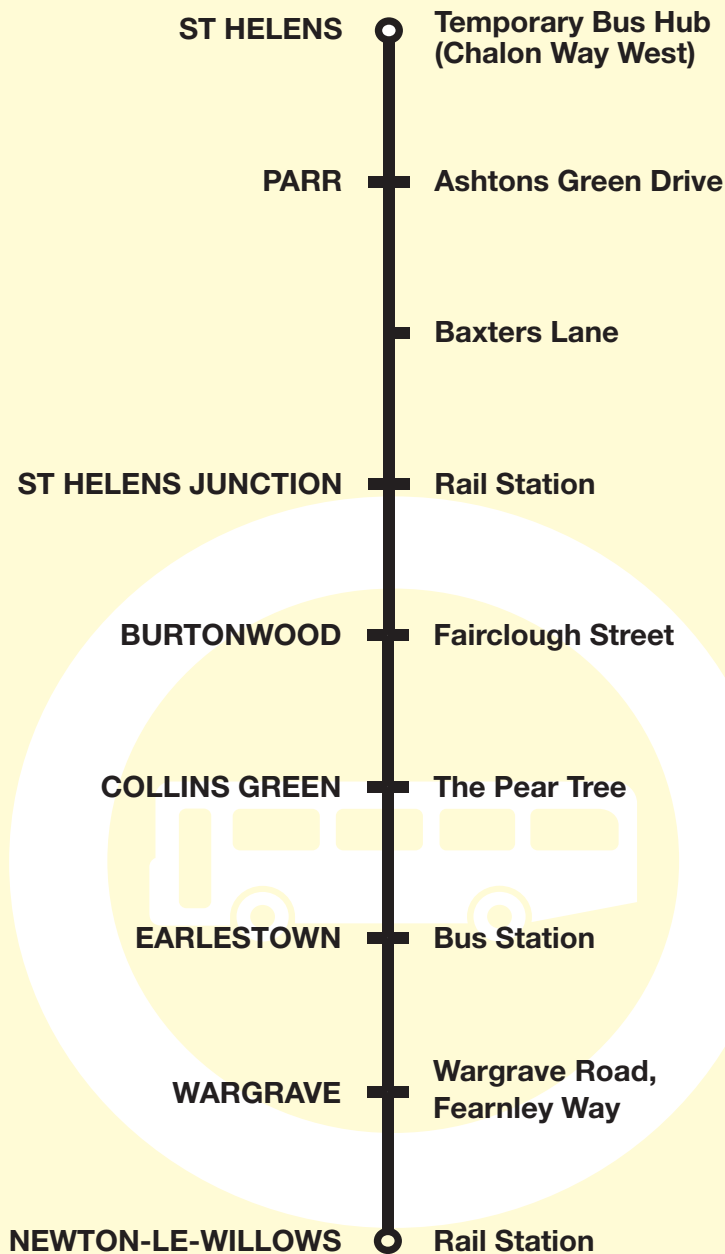

## 39 St Helens - Newton-le-Willows Rail Station

This service is provided by Merseytravel

## What's changed?

Due to the re-development of St Helens Bus Station the service is re-routed in St Helens, now starting from the Temporary Bus Hub on Chalon Way West.

Times are unchanged.

**Route 39 between Newton-le-Willows Rail Station and St Helens: From** NEWTON-LE-WILLOWS RAIL STATION (INTERNAL ROADS) via Mill Lane, Church Street, Willow Road, Park Road North, Park Road South, Wargrave Road, Bradlegh Road, Newton Community Hospital, Bradlegh Road, Wargrave Road, Railway Street, Queen Street, Bridge Steet, Haydock Street, Stanley Street, Tamworth Street, Lord Street, EARLESTOWN BUS STATION, Lord Street, Legh Street, Wellington Street, Earle Street, Wharf Road, Common Road, Pennington Lane, Penkford Lane, Collins Green Lane, Lumber Lane, Fir Tree Lane, Chapel Lane, Clay Lane, Gorse Lane, Neills Road, Travers Entry, The Patures, Travers Entry, Helena Road, Bold Road, Station Road to ST HELENS JUNCTION STATION then Station Road, Helena Road, Reginald Road, Leach Lane, Gerards Lane, (2<sup>nd</sup> right) Waterdale Crescent, Robins Lane, Baxters Lane, Sutton Road, Worsley Brow, Ellamsbridge Road, Peckers Hill Road, Hoghton Road, Watery Lane, Berrys Lane, Concourse Way, Fleet Lane, Ashtons Green Drive, Broad Oak Road, Chancery Lane, Parr Stocks Road, Gaskell Street, Sutton Road, Jackson Street, Parr Street, Chalon Way East to ST HELENS TEMPORARY BUS HUB (CHALON WAY EAST/ST MARY'S MARKET).

**Route 39 between Newton-le-Willows Rail Station and St Helens evenings and Sundays: From** NEWTON-LE-WILLOWS RAIL STATION (INTERNAL ROADS) via above route to Parr Stocks Road, then via Ashcroft Street, Parr Street, Chalon Way East to ST HELENS TEMPORARY BUS HUB (CHALON WAY EAST/ST MARY'S MARKET).