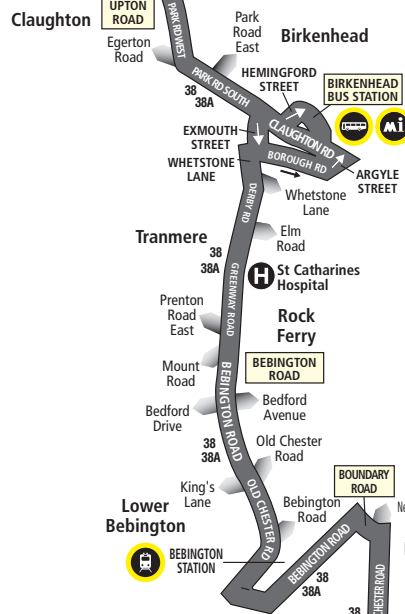

## Routes 38 and 38A: West Kirby - New Ferry/Bromborough/ Mill Park/Eastham Ferry

Route 38B is not included on this map.  
Please see code on page 2 to see the  
route variation.

Key	
	Timetable reference point
	Hospital
	College
	Merseyrail station
	Bus Station
	Merseytravel Centre
	Golf course