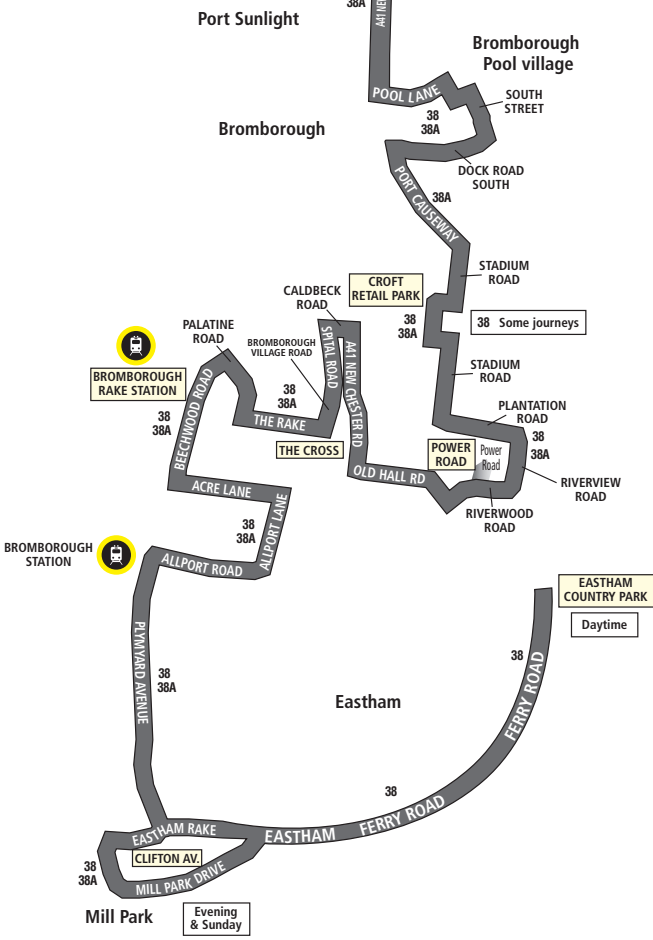

Routes 38 and 38A: West Kirby - New Ferry/Bromborough/ Mill Park/Eastham Ferry

Route 38B is not included on this map.
Please see code on page 2 to see the
route variation.

Key	
	Timetable reference point
	Hospital
	College
	Merseyrail station
	Bus Station
	Merseytravel Centre
	Golf course

38 Some journeys

38
38A
Eastham Ferry Road
Eastham Country Park
Daytime

38
38A
Mill Park
Evening & Sunday