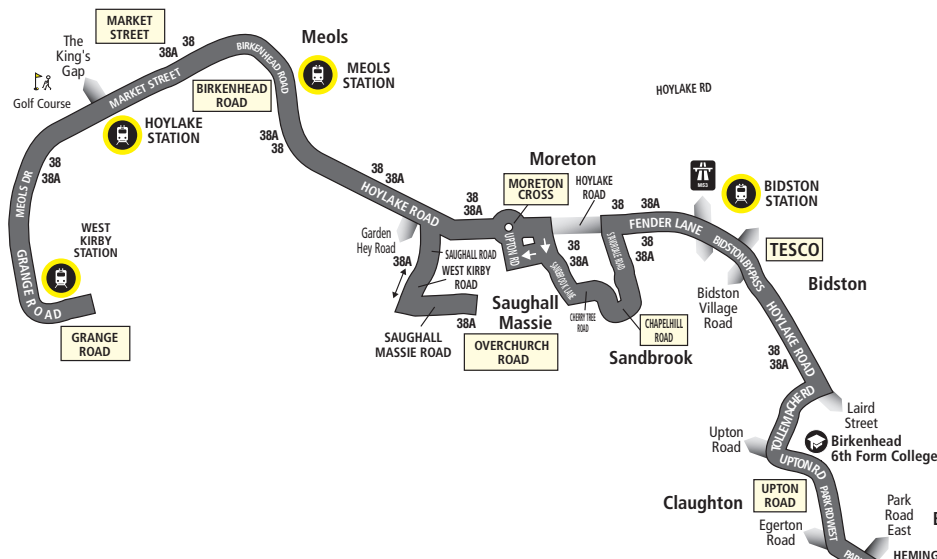

*Continued on next page*

**38, 38A****Eastham Ferry/Mill Park/Bromborough - West Kirby****Stagecoach****Saturdays**

		<b>38A</b>	<b>38A</b>	<b>38A</b>	<b>38A</b>	<b>38A</b>	<b>38A</b>
<b>Eastham Ferry</b> Eastham Country Park		-	1836●	1937●	2037●	2142●	2222●
<b>Eastham Village</b> St David Road	⇌	-	1844	1945	2045	2150	2230
Bromborough Rake Merseyrail Station		-	1856	1957	2057	2202	2242
<b>Bromborough</b> The Cross		-	1900	2001	2101	2206	2246
<b>Bromborough</b> Croft Retail Park, ASDA	🛒	1838	1912	2013	2113	2218	2258
<b>New Ferry</b> Boundary Road, Circular Drive		1849	1923	2024	2124	2229	2309
<b>Rock Ferry</b> Bebington Rd, Bedford Ave		1856	1930	2031	2131	2236	2316
<b>Birkenhead Bus Station</b>	🚌	1906	1940	2041	2141	2246	2326
<b>Cloughton Village</b> Upton Road		1912	1946	2047	2147	2252	2332
<b>Bidston Station</b> Tesco Superstore	⇌	1921	1955	2056	2156	2301	2341
<b>Sandbrook</b> Chapelhill Road, Sunningdale		1926	2000	2101	2201	2306	2346
<b>Moreton Cross</b> Hoylake Road		1930	2004	2105	2205	2310	2350
<b>Saughall Massie</b> Overchurch Road		1937	2011	2112	2212	2317	2357
<b>Meols</b> Birkenhead Rd, Railway Inn Pub		1944	2018	2119	2219	2324	-
<b>Hoylake</b> Market Street, Hoylake Station	⇌	1948	2022	2123	2223	2328	-
<b>West Kirby</b> Grange Rd, West Kirby station	⇌	1956	2028	2129	2229	2334	-

## Routes 38 and 38A: West Kirby - New Ferry/Bromborough/ Mill Park/Eastham Ferry

Route 38B is not included on this map.  
Please see code on page 2 to see the  
route variation.

Key	
	Timetable reference point
	Hospital
	College
	Merseyrail station
	Bus Station
	Merseytravel Centre
	Golf course