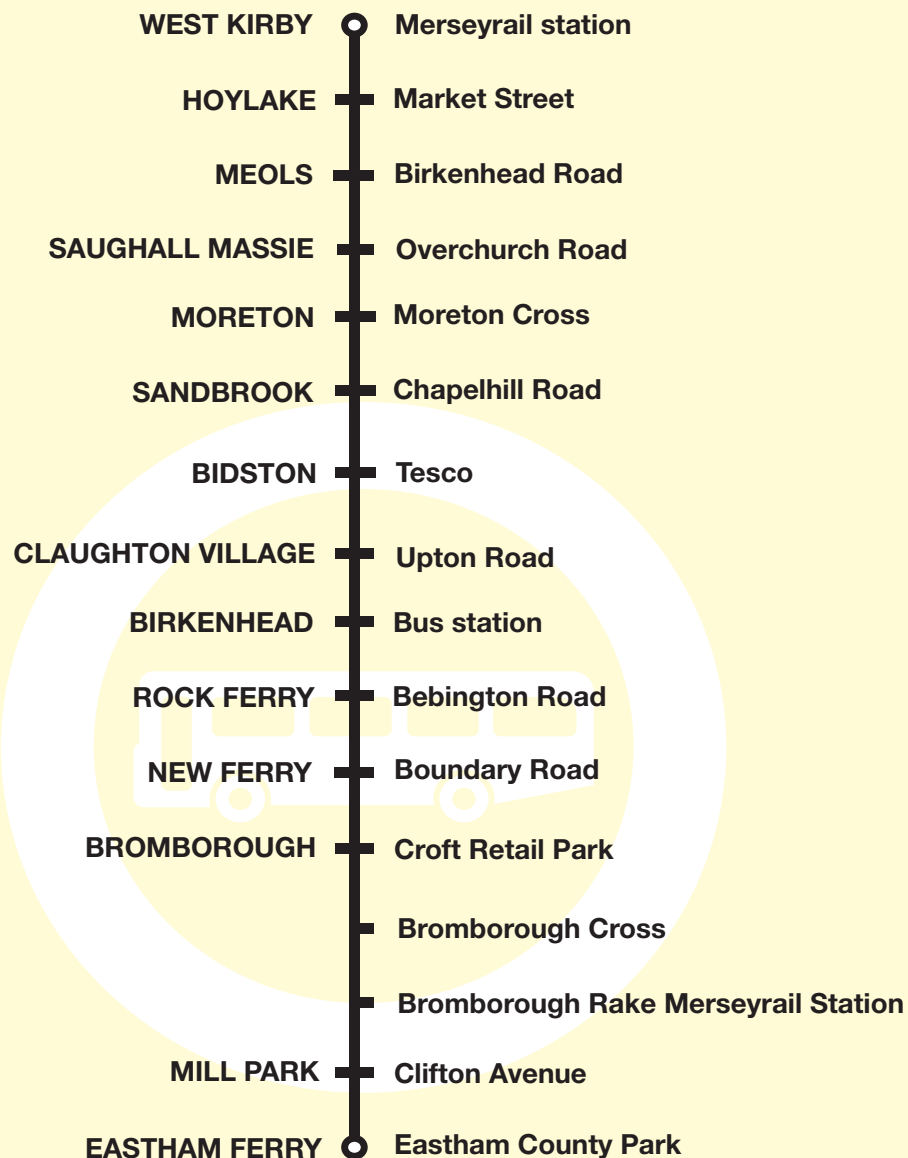

Bus timetable

38, 38A West Kirby - New Ferry/Bromborough /Mill Park/Eastham Ferry

38B Upton - Eastham Ferry

These services are provided by Stagecoach