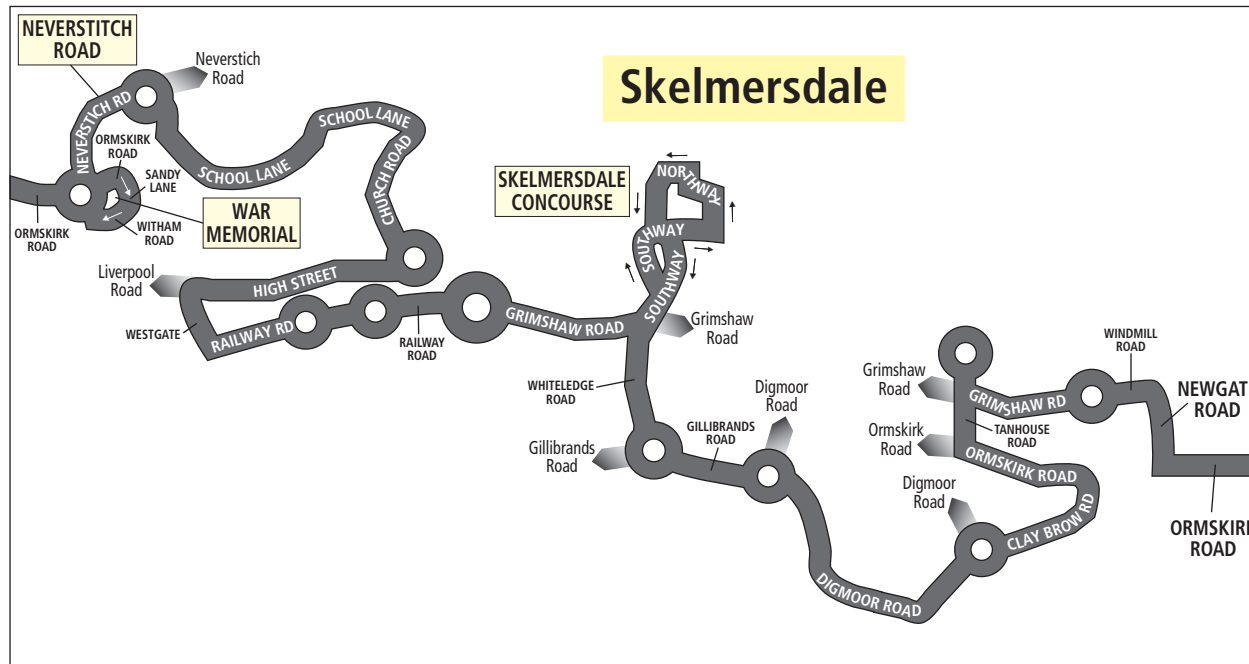

**375****Wigan - Ormskirk - Bescar - Southport****Arriva****Sundays and bank holidays**

Wigan Bus Station		-	0844	0944	1048	1148	1251	1351	1453	1553	1653	1753	1853	1950
Orrell Post Heyes Road		-	0904	1005	1110	1210	1315	1415	1517	1617	1716	1816	1914	2009
Hall Green Victoria Hotel		-	0911	1012	1117	1217	1322	1422	1524	1624	1723	1823	1921	2013
Skelmersdale Concourse arrive		-	0930	1031	1136	1236	1340	1440	1540	1640	1739	1839	1936	2026
Skelmersdale Concourse depart		0839	0933	1034	1139	1239	1343	1443	1543	1643	1742	1842	1939	2026
Old Skelmersdale War Memorial		0854	0948	1049	1154	1254	1358	1458	1558	1658	1757	1857	1954	2040
Ormskirk Bus Station		0906	1000	1101	1206	1306	1410	1510	1610	1709	1808	1908	2005	2049
Carr Cross Snape Green		0926	1022	1123	1228	1328	1430	1530	1630	1729	1828	1928	2025	2107
Southport Eastbank Street, Princes Street		0937	1037	1138	1243	1343	1443	1543	1643	1742	1841	1940	2037	2118
Southport Lord Street, Duke Street (Morrisons)		0939	1039	1140	1245	1345	1445	1545	1645	1744	1843	1942	2039	2120

Wigan Bus Station		2030	2130	2230
Orrell Post Heyes Road		2047	2147	2247
Hall Green Victoria Hotel		2051	2151	2251
Skelmersdale Concourse arrive		2104	2204	2304
Skelmersdale Concourse depart		2104	2204	2304
Old Skelmersdale War Memorial		2116	2216	2316
Ormskirk Bus Station		2125	2225	2325
Carr Cross Snape Green		2143	2243	2343
Southport Eastbank Street, Princes Street		2154	2254	2354
Southport Lord Street, Duke Street (Morrisons)		2156	2256	2356

Routes 375 and 385: Southport - Ormskirk - Skelmersdale - Wigan

Routes 375 and 385: Southport - Ormskirk - Skelmersdale - Wigan

KEY

- Timetable Reference Point
- Railway station
- Bus Station