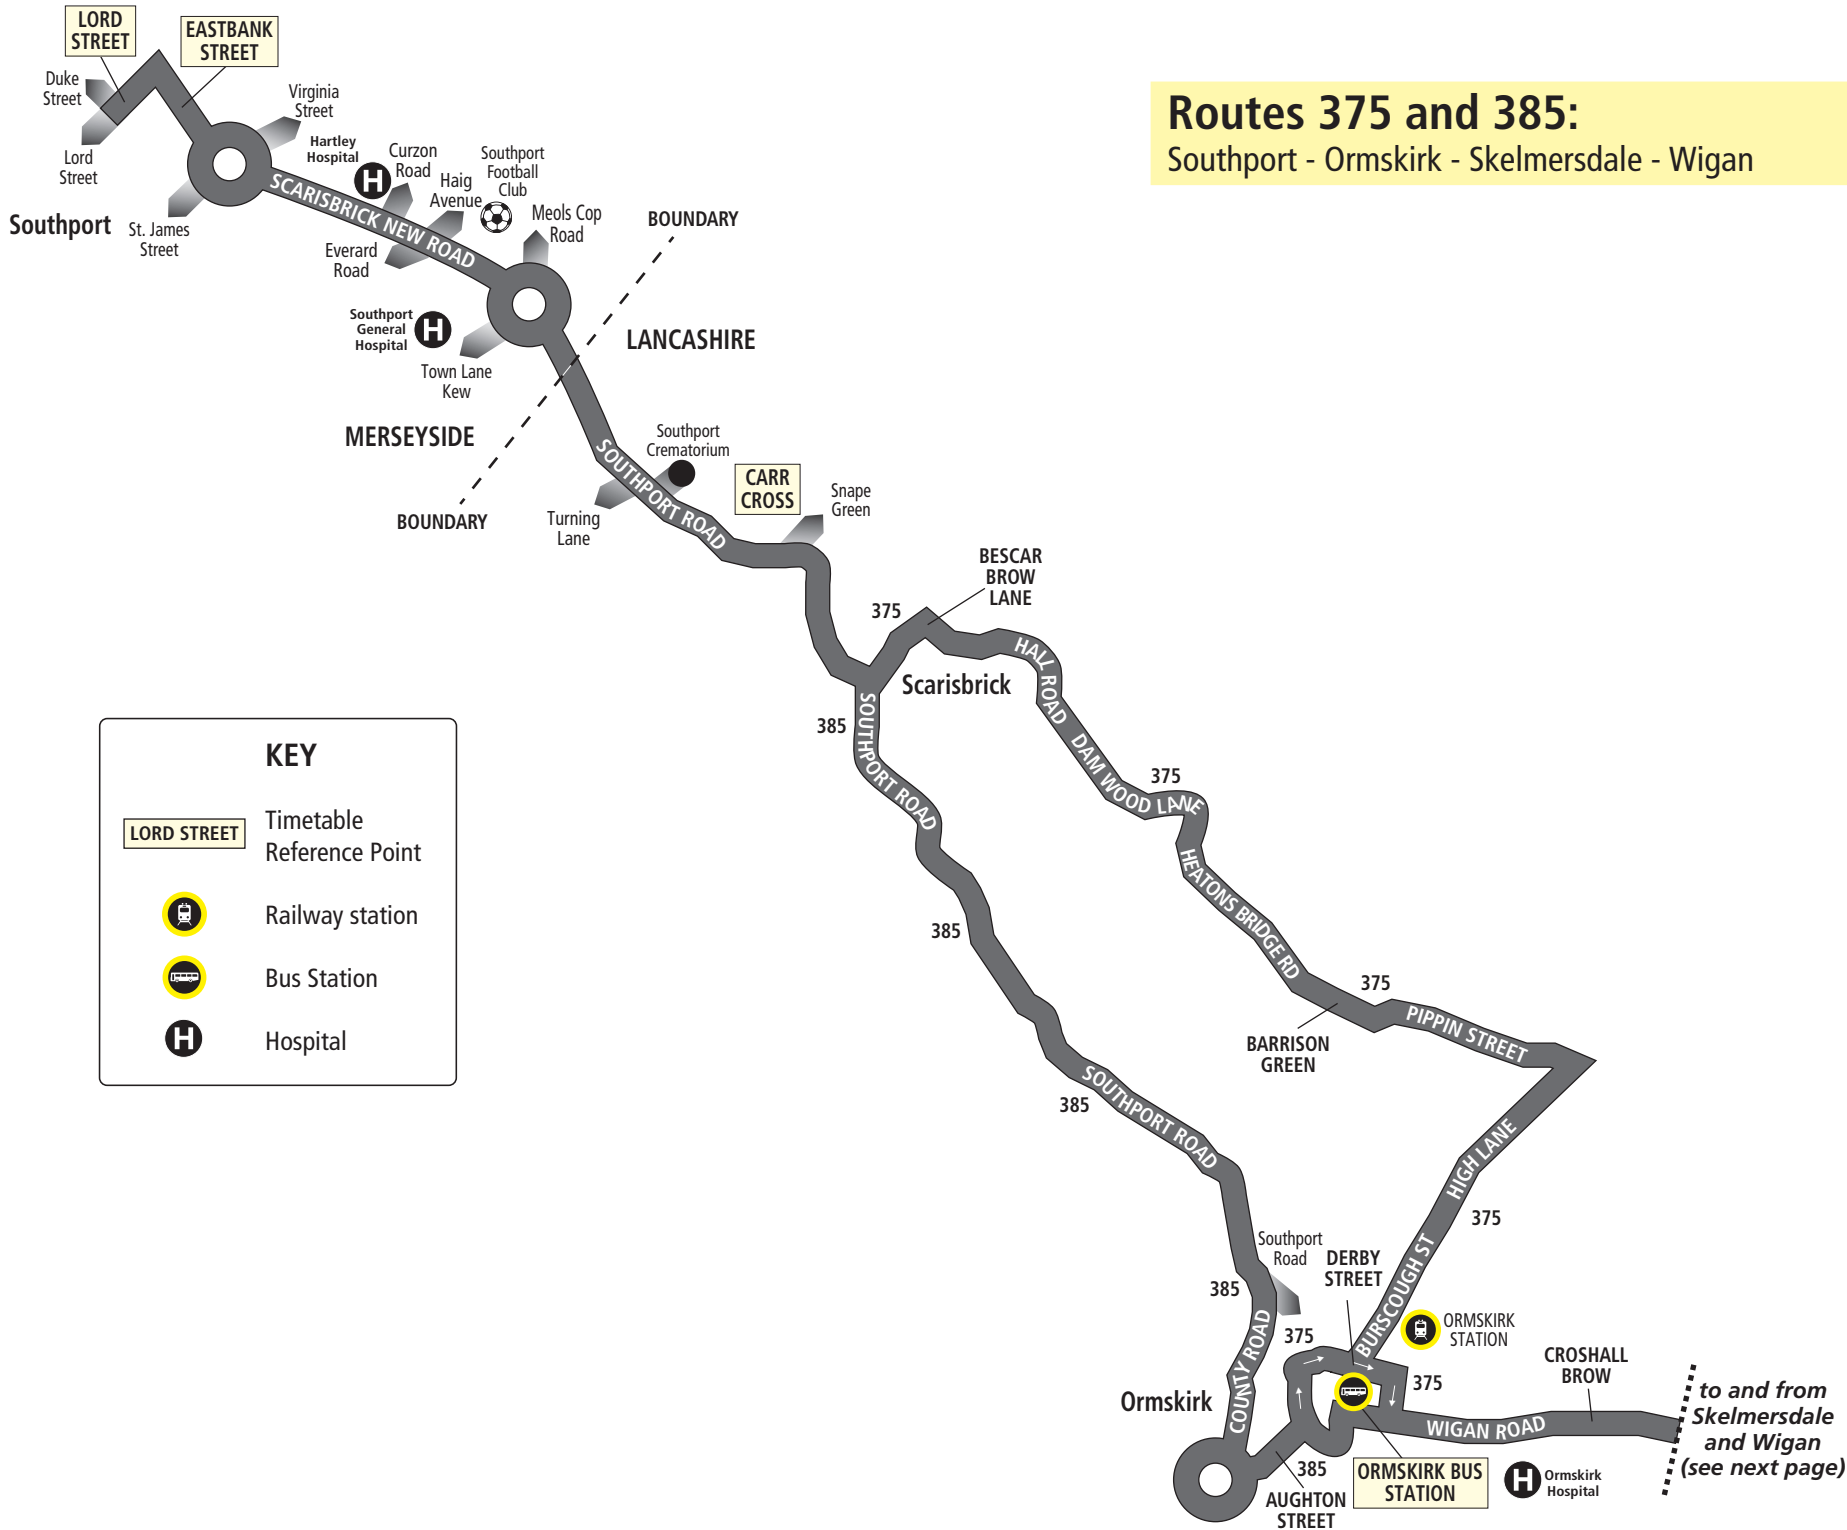

Routes 375 and 385: Southport - Ormskirk - Skelmersdale - Wigan