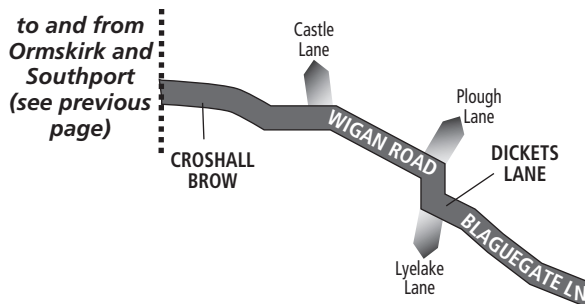

**375****Wigan - Ormskirk - Bescar - Southport****Arriva****Sundays and bank holidays**

Wigan Bus Station		-	0844	0944	1048	1148	1251	1351	1453	1553	1653	1753	1853	1950
Orrell Post Heyes Road		-	0904	1005	1110	1210	1315	1415	1517	1617	1716	1816	1914	2009
Hall Green Victoria Hotel		-	0911	1012	1117	1217	1322	1422	1524	1624	1723	1823	1921	2013
Skelmersdale Concourse arrive		-	0930	1031	1136	1236	1340	1440	1540	1640	1739	1839	1936	2026
Skelmersdale Concourse depart		0839	0933	1034	1139	1239	1343	1443	1543	1643	1742	1842	1939	2026
Old Skelmersdale War Memorial		0854	0948	1049	1154	1254	1358	1458	1558	1658	1757	1857	1954	2040
Ormskirk Bus Station		0906	1000	1101	1206	1306	1410	1510	1610	1709	1808	1908	2005	2049
Carr Cross Snape Green		0926	1022	1123	1228	1328	1430	1530	1630	1729	1828	1928	2025	2107
Southport Eastbank Street, Princes Street		0937	1037	1138	1243	1343	1443	1543	1643	1742	1841	1940	2037	2118
Southport Lord Street, Duke Street (Morrisons)		0939	1039	1140	1245	1345	1445	1545	1645	1744	1843	1942	2039	2120

Wigan Bus Station		2030	2130	2230
Orrell Post Heyes Road		2047	2147	2247
Hall Green Victoria Hotel		2051	2151	2251
Skelmersdale Concourse arrive		2104	2204	2304
Skelmersdale Concourse depart		2104	2204	2304
Old Skelmersdale War Memorial		2116	2216	2316
Ormskirk Bus Station		2125	2225	2325
Carr Cross Snape Green		2143	2243	2343
Southport Eastbank Street, Princes Street		2154	2254	2354
Southport Lord Street, Duke Street (Morrisons)		2156	2256	2356

Routes 375 and 385: Southport - Ormskirk - Skelmersdale - Wigan

Routes 375 and 385: Southport - Ormskirk - Skelmersdale - Wigan

KEY

- Timetable Reference Point
- Railway station
- Bus Station