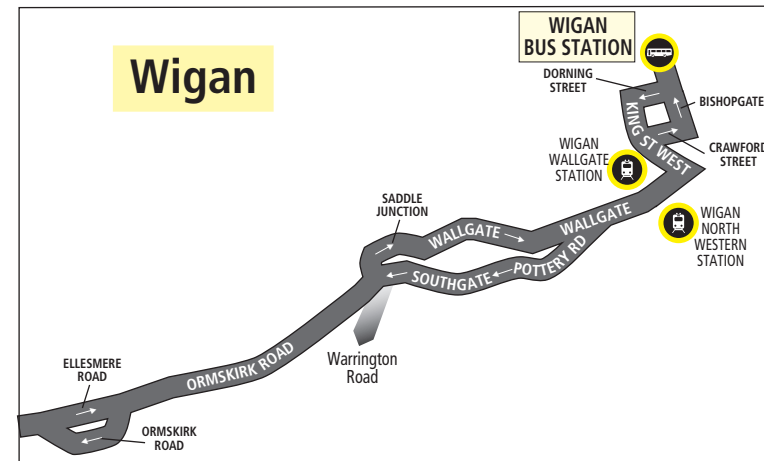

Any comments about this service?

If you've got any comments or suggestions about the services shown in this timetable, please contact the bus company who runs the service:

Arriva North West

73 Ormskirk Road, Aintree, Liverpool, L9 5AE
0344 800 44 11

**375****Wigan - Ormskirk - Bescar - Southport****Arriva****Sundays and bank holidays**

Wigan Bus Station		-	0844	0944	1048	1148	1251	1351	1453	1553	1653	1753	1853	1950
Orrell Post Heyes Road		-	0904	1005	1110	1210	1315	1415	1517	1617	1716	1816	1914	2009
Hall Green Victoria Hotel		-	0911	1012	1117	1217	1322	1422	1524	1624	1723	1823	1921	2013
Skelmersdale Concourse arrive		-	0930	1031	1136	1236	1340	1440	1540	1640	1739	1839	1936	2026
Skelmersdale Concourse depart		0839	0933	1034	1139	1239	1343	1443	1543	1643	1742	1842	1939	2026
Old Skelmersdale War Memorial		0854	0948	1049	1154	1254	1358	1458	1558	1658	1757	1857	1954	2040
Ormskirk Bus Station		0906	1000	1101	1206	1306	1410	1510	1610	1709	1808	1908	2005	2049
Carr Cross Snape Green		0926	1022	1123	1228	1328	1430	1530	1630	1729	1828	1928	2025	2107
Southport Eastbank Street, Princes Street		0937	1037	1138	1243	1343	1443	1543	1643	1742	1841	1940	2037	2118
Southport Lord Street, Duke Street (Morrisons)		0939	1039	1140	1245	1345	1445	1545	1645	1744	1843	1942	2039	2120

Wigan Bus Station		2030	2130	2230
Orrell Post Heyes Road		2047	2147	2247
Hall Green Victoria Hotel		2051	2151	2251
Skelmersdale Concourse arrive		2104	2204	2304
Skelmersdale Concourse depart		2104	2204	2304
Old Skelmersdale War Memorial		2116	2216	2316
Ormskirk Bus Station		2125	2225	2325
Carr Cross Snape Green		2143	2243	2343
Southport Eastbank Street, Princes Street		2154	2254	2354
Southport Lord Street, Duke Street (Morrisons)		2156	2256	2356

Routes 375 and 385: Southport - Ormskirk - Skelmersdale - Wigan

Routes 375 and 385: Southport - Ormskirk - Skelmersdale - Wigan

KEY

- Timetable Reference Point
- Railway station
- Bus Station