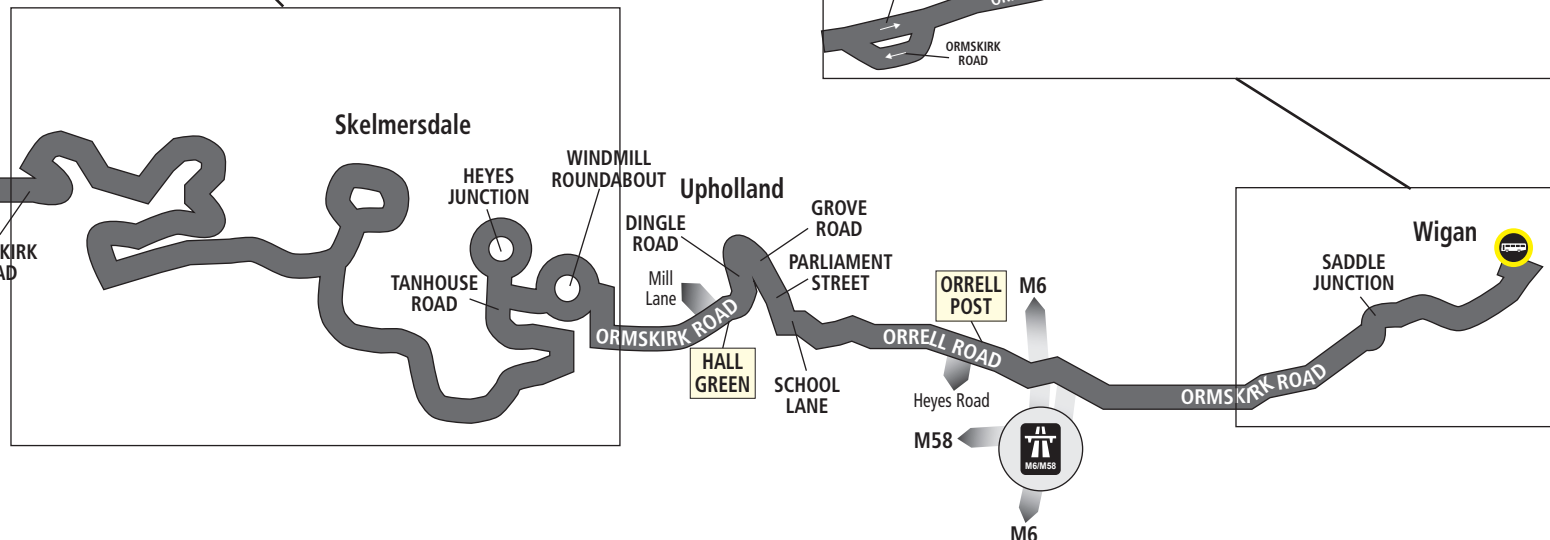

**375****Wigan - Ormskirk - Bescar - Southport****Arriva****Sundays and bank holidays**

Wigan Bus Station		-	0844	0944	1048	1148	1251	1351	1453	1553	1653	1753	1853	1950
Orrell Post Heyes Road		-	0904	1005	1110	1210	1315	1415	1517	1617	1716	1816	1914	2009
Hall Green Victoria Hotel		-	0911	1012	1117	1217	1322	1422	1524	1624	1723	1823	1921	2013
Skelmersdale Concourse arrive		-	0930	1031	1136	1236	1340	1440	1540	1640	1739	1839	1936	2026
Skelmersdale Concourse depart		0839	0933	1034	1139	1239	1343	1443	1543	1643	1742	1842	1939	2026
Old Skelmersdale War Memorial		0854	0948	1049	1154	1254	1358	1458	1558	1658	1757	1857	1954	2040
Ormskirk Bus Station		0906	1000	1101	1206	1306	1410	1510	1610	1709	1808	1908	2005	2049
Carr Cross Snape Green		0926	1022	1123	1228	1328	1430	1530	1630	1729	1828	1928	2025	2107
Southport Eastbank Street, Princes Street		0937	1037	1138	1243	1343	1443	1543	1643	1742	1841	1940	2037	2118
Southport Lord Street, Duke Street (Morrisons)		0939	1039	1140	1245	1345	1445	1545	1645	1744	1843	1942	2039	2120

Wigan Bus Station		2030	2130	2230
Orrell Post Heyes Road		2047	2147	2247
Hall Green Victoria Hotel		2051	2151	2251
Skelmersdale Concourse arrive		2104	2204	2304
Skelmersdale Concourse depart		2104	2204	2304
Old Skelmersdale War Memorial		2116	2216	2316
Ormskirk Bus Station		2125	2225	2325
Carr Cross Snape Green		2143	2243	2343
Southport Eastbank Street, Princes Street		2154	2254	2354
Southport Lord Street, Duke Street (Morrisons)		2156	2256	2356

Routes 375 and 385: Southport - Ormskirk - Skelmersdale - Wigan

Routes 375 and 385: Southport - Ormskirk - Skelmersdale - Wigan

KEY

- Timetable Reference Point
- Railway station
- Bus Station