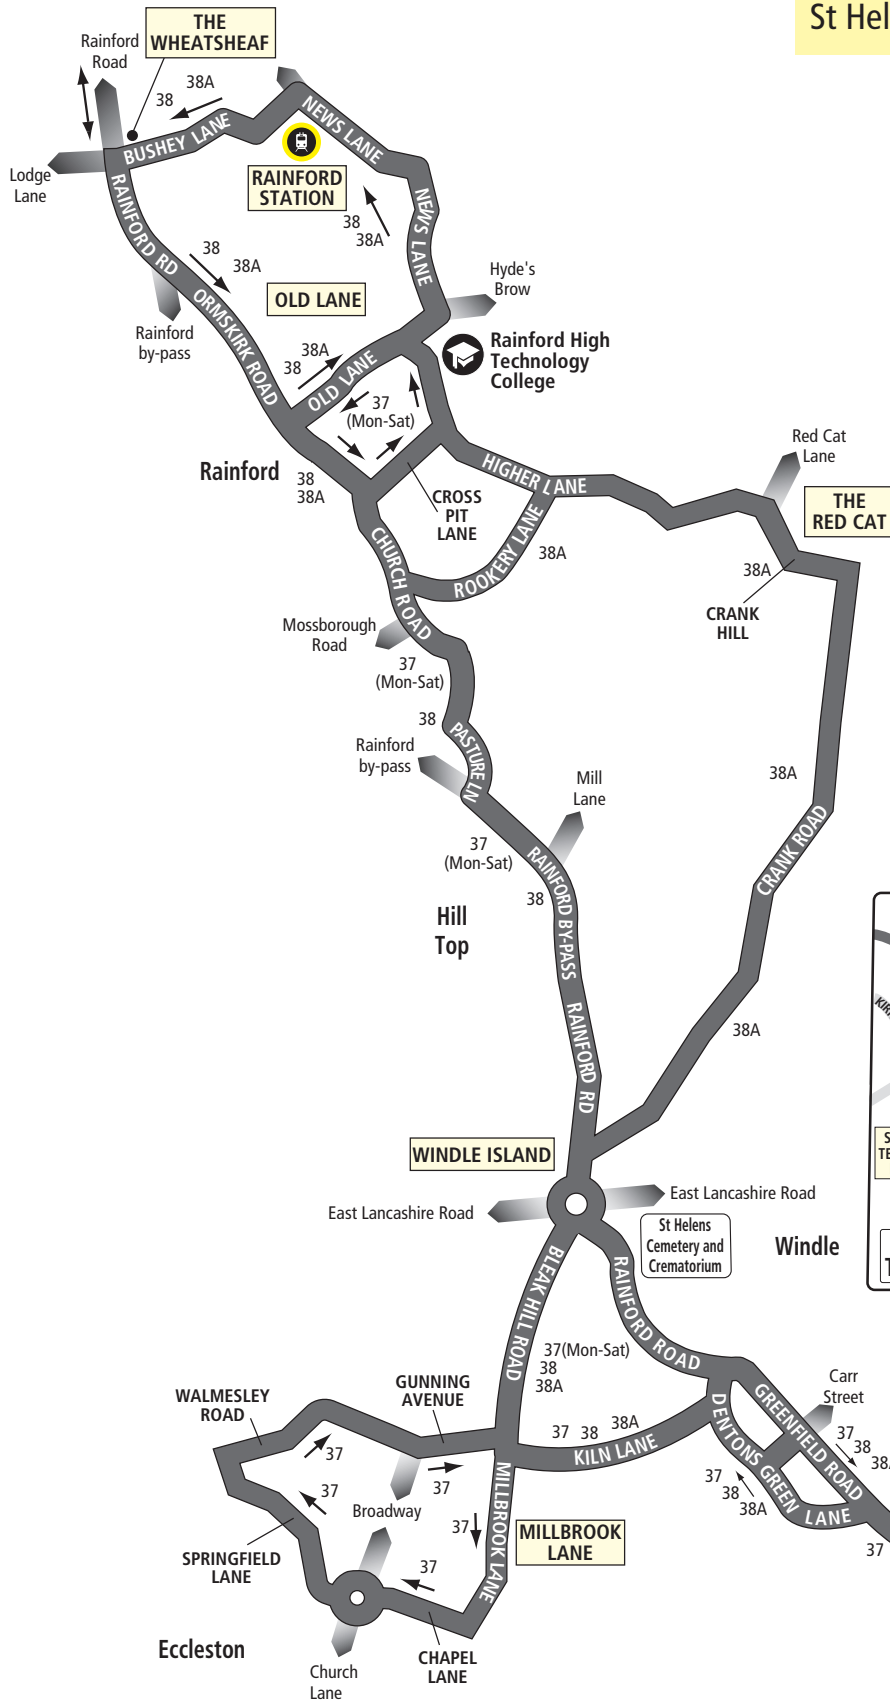

Valid from 5 October 2025

Bus timetable

37, 38, 38A St Helens - Rainford circulars

These services are provided by Arriva and Merseytravel

What's changed?

Outbound journeys from Chalon Way now operate via Linkway West, King Street and Duke Street, omitting Westfield Street and Baldwin Street.
Inbound journeys and all times remain unchanged.

Route 38A between St Helens Bus Station and St Helens Bus Station via Rainford: from ST HELENS TEMPORARY BUS HUB (CHALON WAY WEST) via Chalon Way West, Linkway West, King Street, Duke Street, Dentons Green Lane, Kiln Lane, Millbrook Lane, Bleak Hill Road, Rainford Road, Crank Road, Crank Hill, Higher Lane, Rookery Lane, Church Road, Ormskirk Road, Old Lane, Hydes Brow, News Lane, Bushey Lane, Rainford Road, Ormskirk Road, Church Road, Rookery Lane, Higher Lane, Crank Hill, Crank Road, Rainford Road, Bleak Hill Road, Kiln Lane, Greenfield Road, Dentons Green Lane, Duke Street, Baldwin Street, Ormskirk Street, Bridge Street to ST HELENS TEMPORARY BUS HUB (BRIDGE STREET).

Continued on the next page

**38A****St Helens - Crank - Rainford circular****Arriva****Sundays and bank holidays continued**

St Helens Temporary Bus Hub		1933	2033	2133	2233	2338
Windle Smithy Windle Island, Bleak Hill Road		1946	2046	2146	2246	2352
Crank The Red Cat		1950	2050	2150	2250	2355
Old Lane, Helen Bank Drive		1957	2057	2157	2257	0001
Rainford railway station		2001	2101	2201	2301	0006
Rainford The Wheatsheaf		2003	2103	2203	2303	0008
Crank The Red Cat		2012	2112	2212	2312	-
Windle Smithy Windle Island, Bleak Hill Road		2016	2116	2216	2316	-
St Helens Temporary Bus Hub		2029	2129	2229	2329	-

Routes 37/38/38A:

St Helens - Rainford circulars

St Helens - Crank - Rainford circular

KEY

- OLD LANE Timetable Reference Point
- Shopping area
- Railway station
- Bus Station
- Merseytravel Centre
- Bus operates in this direction only
- School