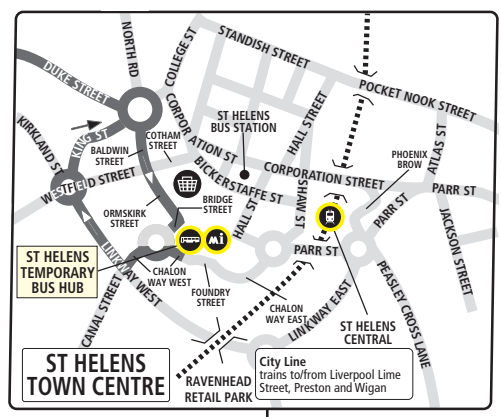

Valid from 5 October 2025

Bus timetable

37, 38, 38A St Helens - Rainford circulars

These services are provided by Arriva and Merseytravel

What's changed?

Outbound journeys from Chalon Way now operate via Linkway West, King Street and Duke Street, omitting Westfield Street and Baldwin Street.
Inbound journeys and all times remain unchanged.

Route 38A between St Helens Bus Station and St Helens Bus Station via Rainford: from ST HELENS TEMPORARY BUS HUB (CHALON WAY WEST) via Chalon Way West, Linkway West, King Street, Duke Street, Dentons Green Lane, Kiln Lane, Millbrook Lane, Bleak Hill Road, Rainford Road, Crank Road, Crank Hill, Higher Lane, Rookery Lane, Church Road, Ormskirk Road, Old Lane, Hydes Brow, News Lane, Bushey Lane, Rainford Road, Ormskirk Road, Church Road, Rookery Lane, Higher Lane, Crank Hill, Crank Road, Rainford Road, Bleak Hill Road, Kiln Lane, Greenfield Road, Dentons Green Lane, Duke Street, Baldwin Street, Ormskirk Street, Bridge Street to ST HELENS TEMPORARY BUS HUB (BRIDGE STREET).

Routes 37/38/38A:

St Helens - Rainford circulars

St Helens - Crank - Rainford circular

KEY

- OLD LANE Timetable Reference Point
- Shopping area
- Railway station
- Bus Station
- Merseytravel Centre
- Bus operates in this direction only
- School

SEE INSET MAP ABOVE FOR ROUTE THROUGH ST HELENS TOWN CENTRE