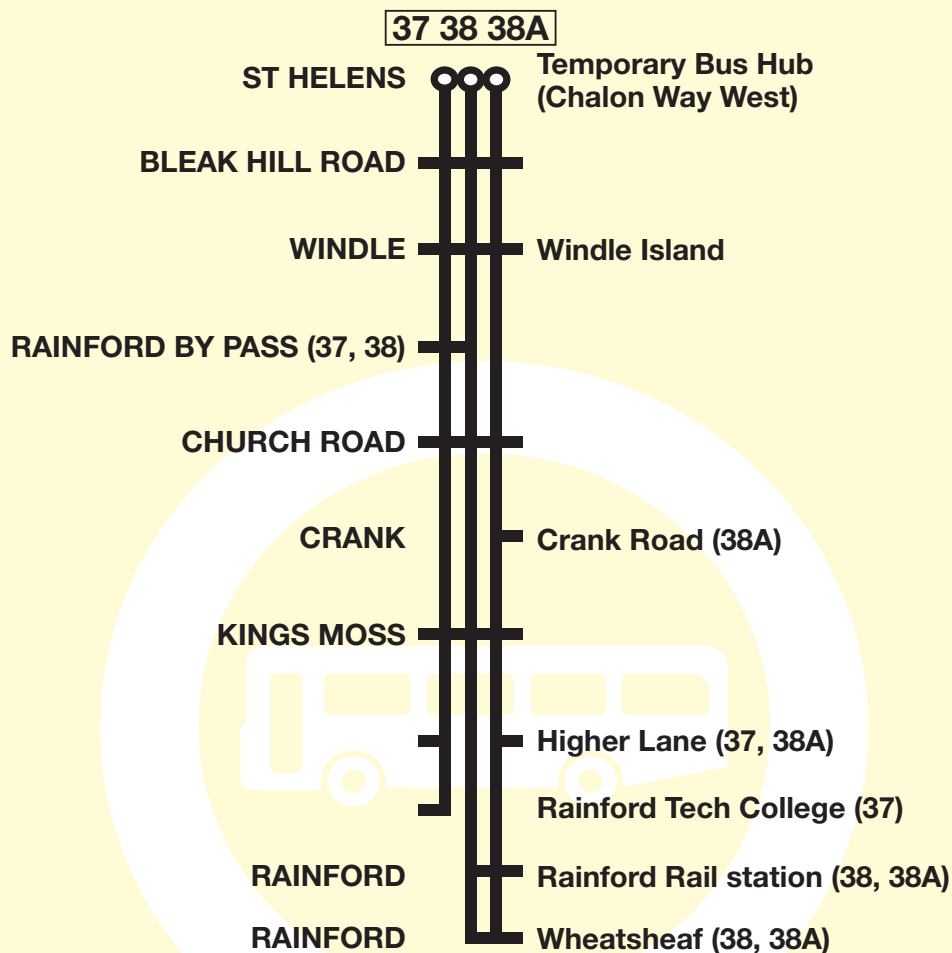

Valid from 5 October 2025

Bus timetable

37, 38, 38A St Helens - Rainford circulars

These services are provided by Arriva and Merseytravel

What's changed?

Outbound journeys from Chalon Way now operate via Linkway West, King Street and Duke Street, omitting Westfield Street and Baldwin Street.
Inbound journeys and all times remain unchanged.

**38A****St Helens - Crank - Rainford circular****Arriva****Mondays to Saturdays**

	38A	38A	38A	38A	38A
St Helens Temporary Bus Hub	1933	2033	2133	2233	2338
Windle Smithy Windle Island, Rainford Road	1946	2046	2146	2246	2352
Crank The Red Cat	1950	2050	2150	2250	2355
Old Lane, Helen Bank Drive	1957	2057	2157	2257	0001
Rainford railway station	2001	2101	2201	2301	0006
Rainford The Wheatsheaf	2003	2103	2203	2303	0008
Crank The Red Cat	2012	2112	2212	2312	-
Windle Smithy Windle Island, Bleak Hill Road	2016	2116	2216	2316	-
St Helens Temporary Bus Hub	2029	2129	2229	2329	-

Routes 37/38/38A:

St Helens - Rainford circulars

St Helens - Crank - Rainford circular

KEY

- OLD LANE Timetable Reference Point
- Shopping area
- Railway station
- Bus Station
- Merseytravel Centre
- Bus operates in this direction only
- School

SEE INSET MAP ABOVE FOR ROUTE THROUGH ST HELENS TOWN CENTRE