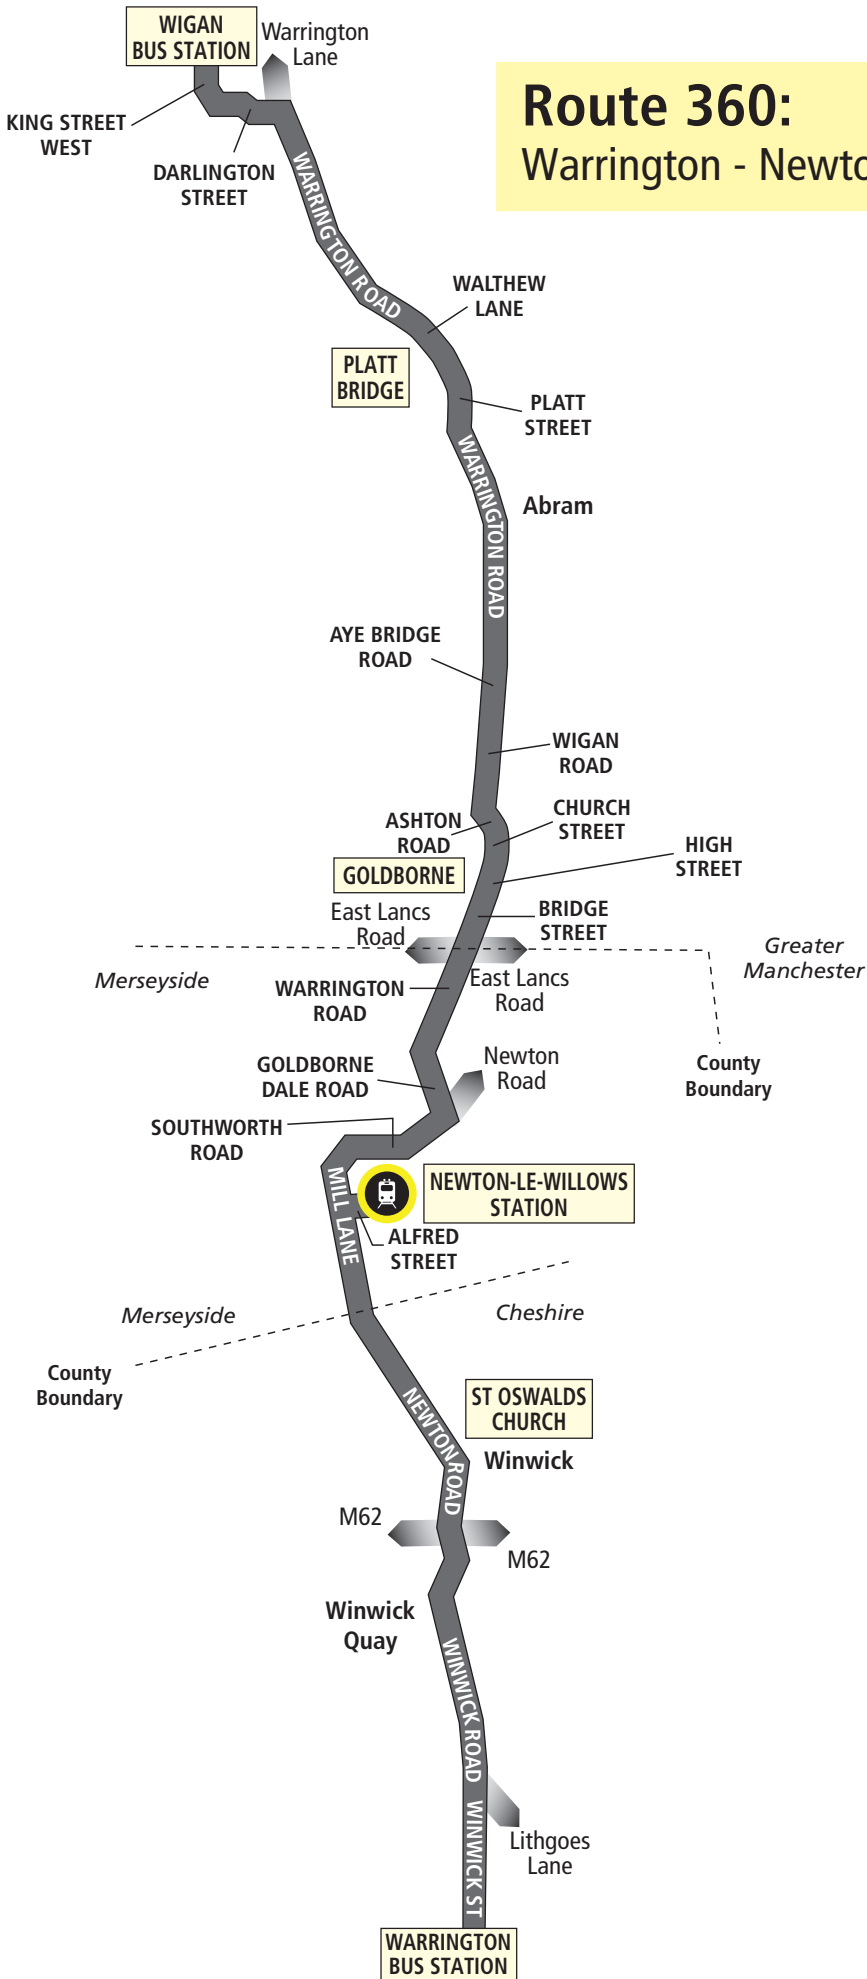

Route 360: Warrington - Newton-le-Willows - Wigan

KEY

- Warrington Bus Station
- Merseyrail Station
- Shopping Centre

Merseytravel Trio, Saveaway and Solo tickets are valid within Merseyside only.