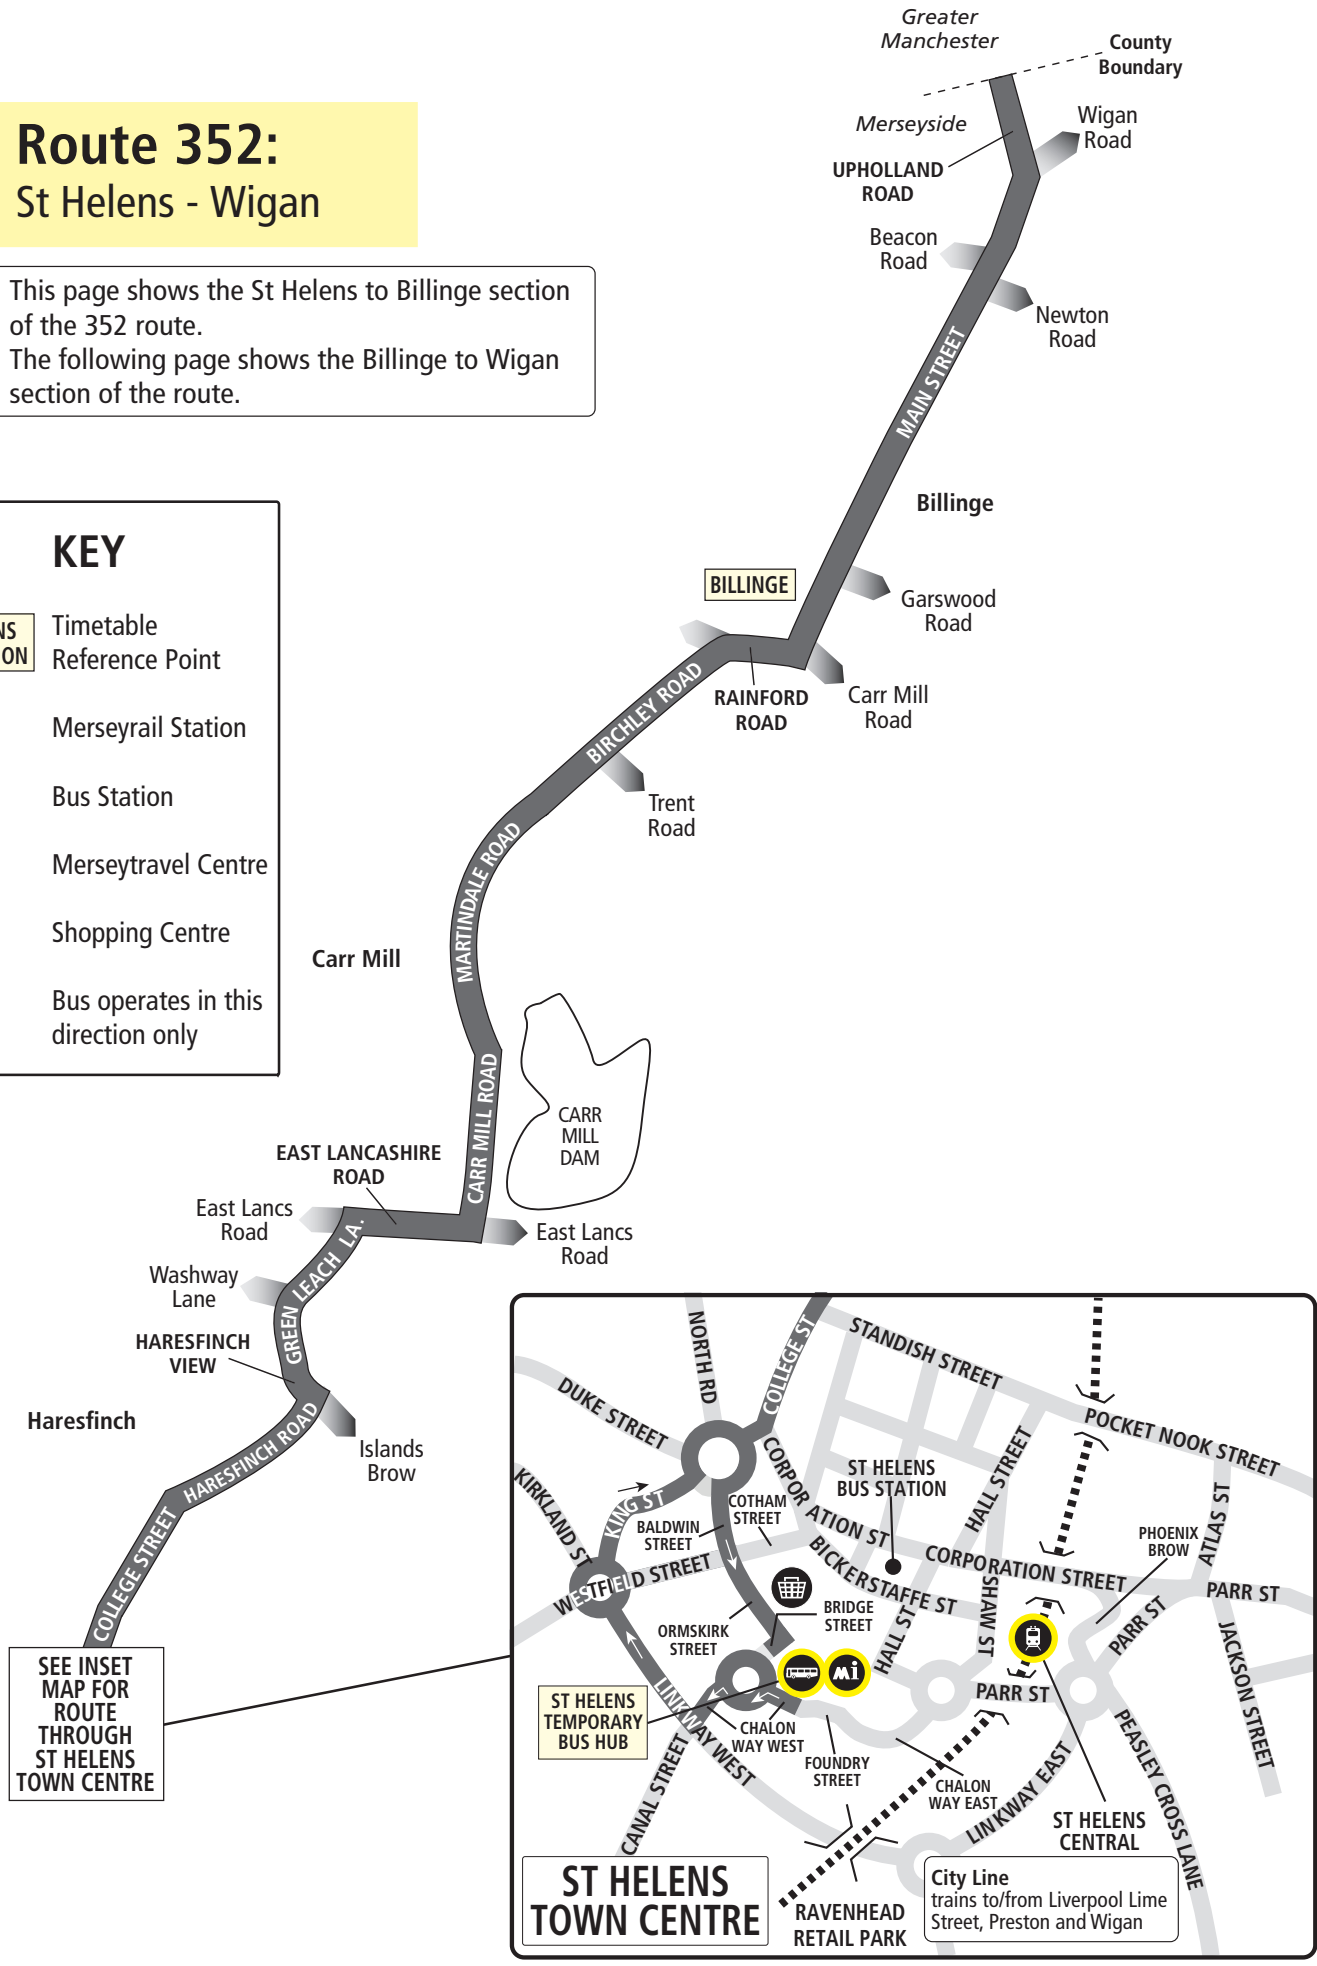

Route 352: St Helens - Wigan

This page shows the St Helens to Billinge section of the 352 route.
The following page shows the Billinge to Wigan section of the route.

KEY

- **ST HELENS BUS STATION** Timetable Reference Point
- Merseyrail Station
- Bus Station
- Merseytravel Centre
- Shopping Centre
- Bus operates in this direction only