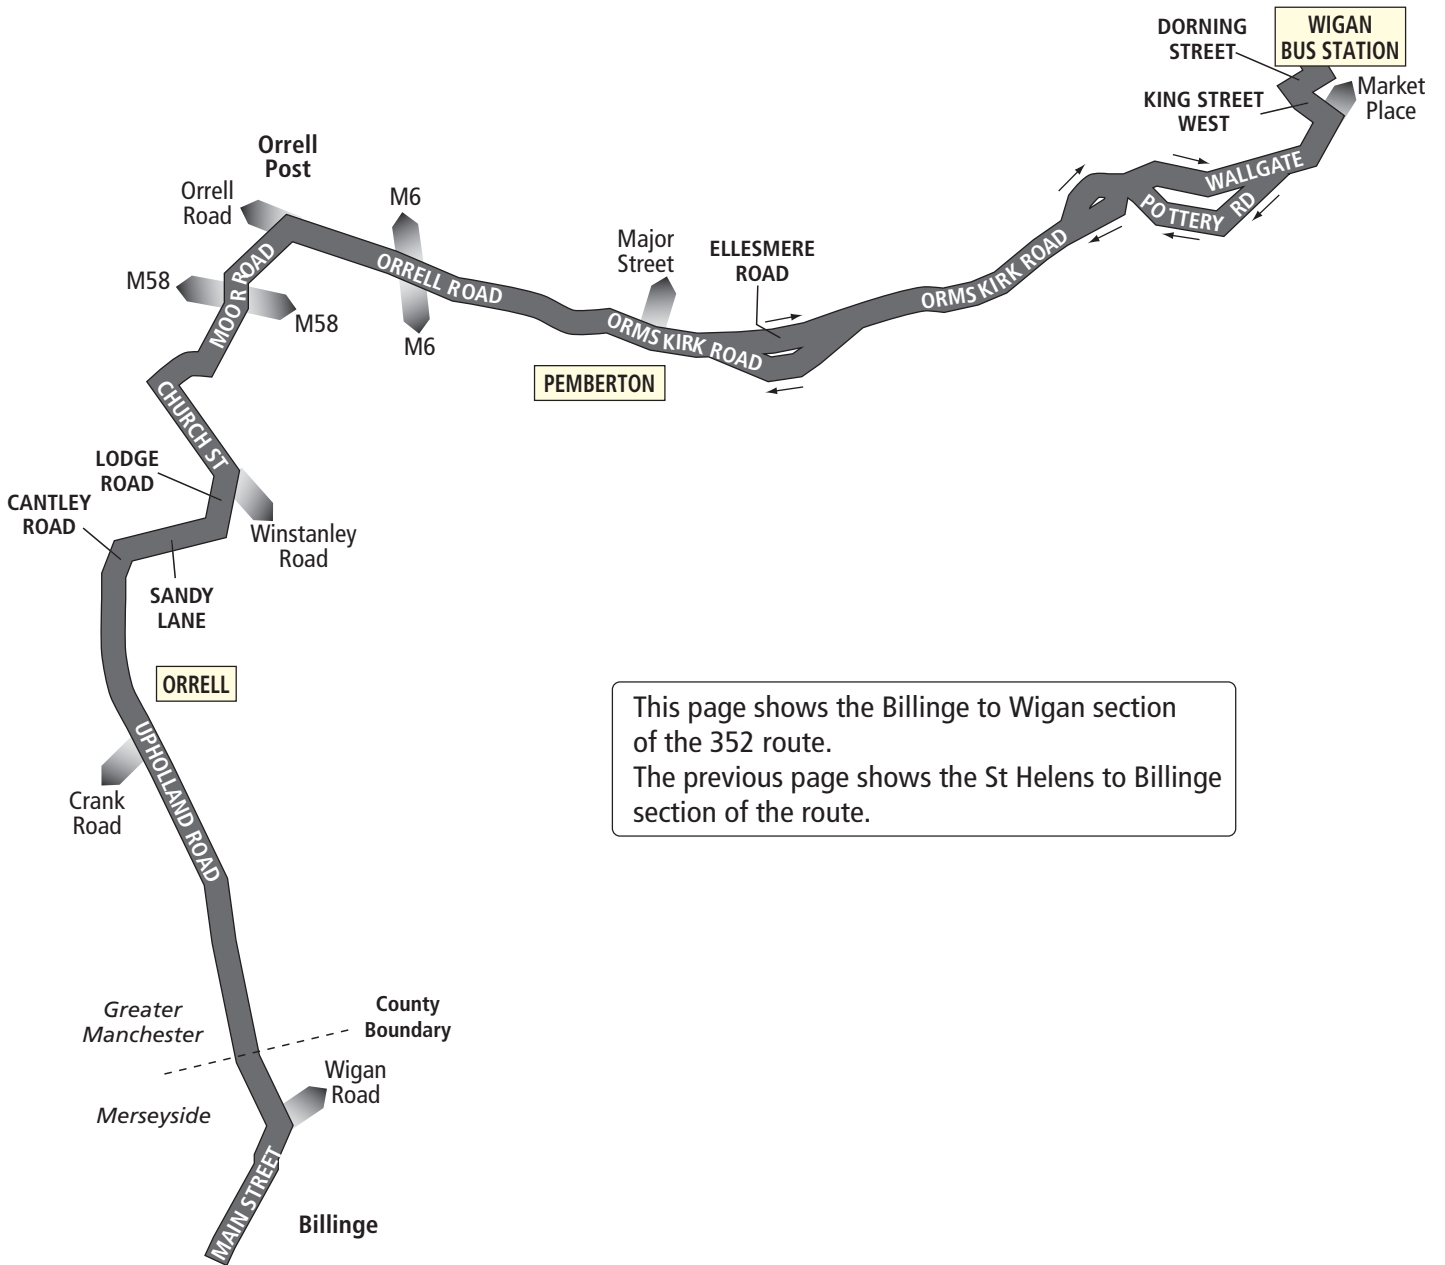

Route 352: St Helens - Wigan

This page shows the Billingie to Wigan section of the 352 route. The previous page shows the St Helens to Billingie section of the route.