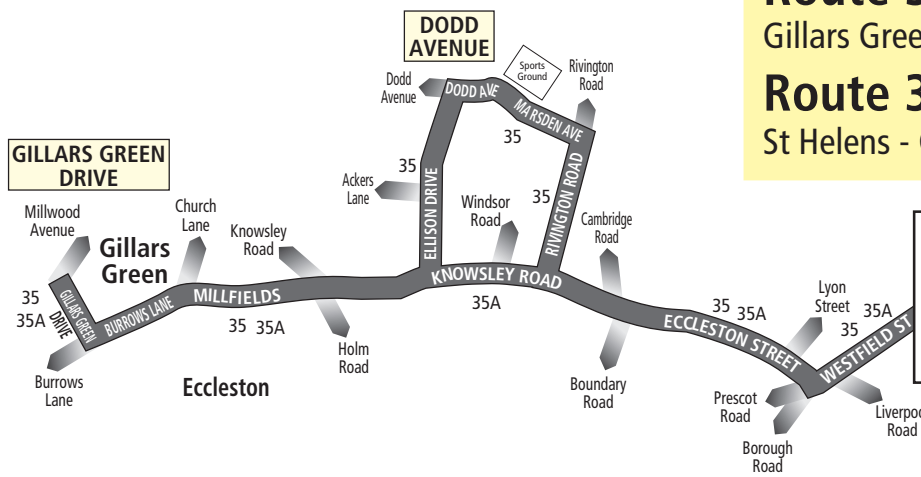

**35A****St Helens Bus Station - Gillars Green****Merseytravel bus service****Sundays and Bank Holidays**

St Helens Temporary Bus Hub	0843	then	43			2343
Eccleston Dodd Avenue, Marsden Avenue	↓	at these	↓			↓
Lawrenson Street, Eccleston Street	0847	mins	47	until		2347
Gillars Green Gillars Green Drive	0855	past	55			2355

Code used on this page: - Merseytravel Bus Service operated by HTL

Route 35

Gillars Green - St Helens Junction

Route 35, 35A (eve and Sundays)

St Helens - Gillars Green - St Helens

SEE INSET MAP BELOW FOR ROUTE THROUGH ST HELENS TOWN CENTRE

KEY

- DODD AVENUE** Timetable Reference Point
- Bus Station
- Merseytravel Centre
- Merseyrail Station
- Bus operates in this direction only
- Hospital
- Shopping Centre

35 (Daytime only)
See inset map above for route in this area

ST HELENS JUNCTION