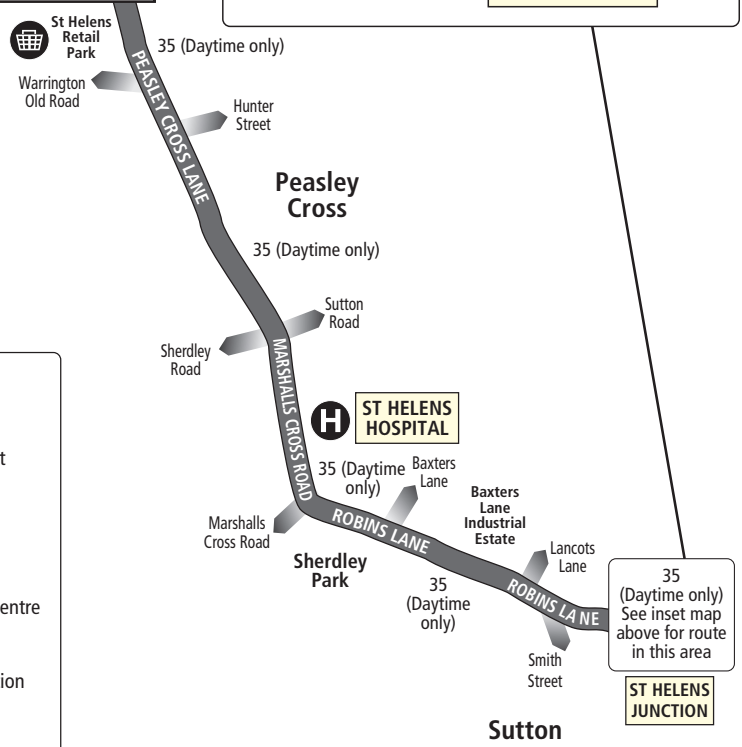

Any comments about this service?

If you've got any comments or suggestions about the services shown in this timetable, please contact the bus company who runs the service:

Arriva North West

73 Ormskirk Road, Aintree, Liverpool, L9 5AE
0344 800 44 11

Code used on this page: - Merseytravel Bus Service operated by HTL

Route 35

Gillars Green - St Helens Junction

Route 35, 35A (eve and Sundays)

St Helens - Gillars Green - St Helens

SEE INSET MAP BELOW FOR ROUTE THROUGH ST HELENS TOWN CENTRE

KEY

- DODD AVENUE** Timetable Reference Point
- Bus Station
- Merseytravel Centre
- Merseyrail Station
- Bus operates in this direction only
- Hospital
- Shopping Centre

35 (Daytime only)
See inset map above for route in this area

ST HELENS JUNCTION