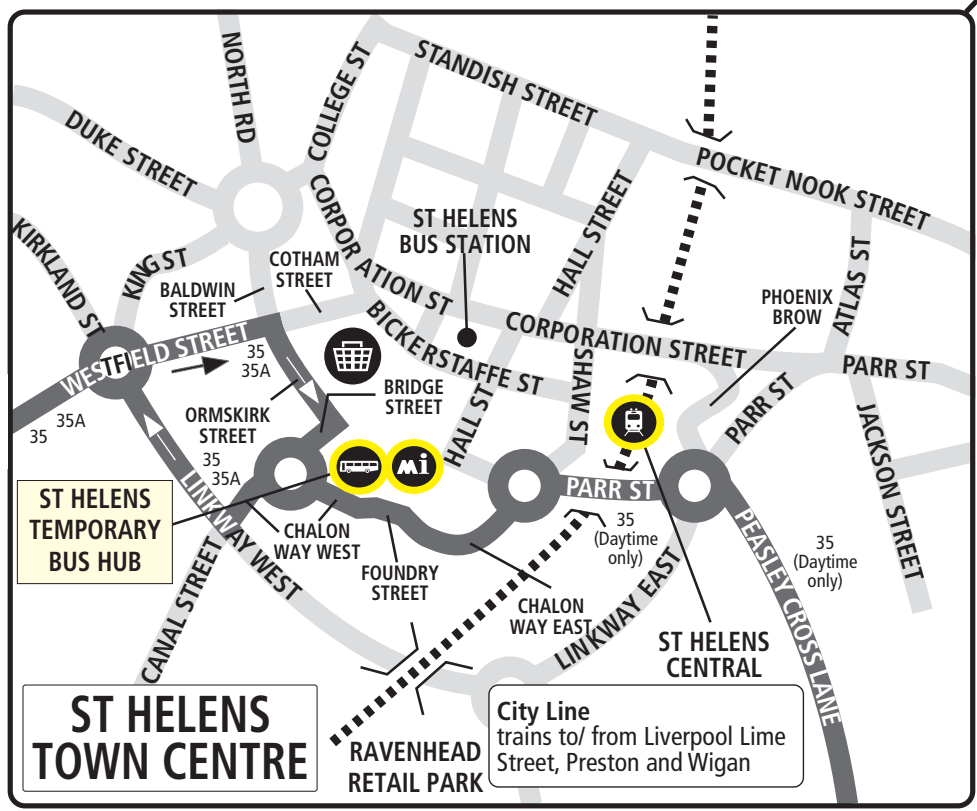

Route 35 between Gillars Green and St Helens Junction: from GILLARS GREEN (GILLARS GREEN DRIVE) via Gillars Green Drive, Burrows Lane, Millfields, Knowsley Road, Ellison Drive, Dodd Avenue, Marsden Avenue, Rivington Road, Knowsley Road, Eccleston Street, Westfield Street, Ormskirk Street, Bridge Street, Chalon Way West (St Helens Temporary Bus Hub), Foundry Street, Chalon Way East, Parr Street, Peasley Cross Lane, Marshalls Cross Road, Robins Lane, Peckers Hill Road, Hoghton Road, Cecil Street, Junction Lane, Station Road to ST HELENS JUNCTION STATION.

Route 35 between St Helens Junction and Gillars Green: from ST HELENS JUNCTION STATION via Station Road, Robins Lane, Marshalls Cross Road, Peasley Cross Lane, Parr Street, Chalon Way East, Foundry Street, Chalon Way West (St Helens Temporary Bus Hub), Linkway West, Westfield Street, Eccleston Street, Knowsley Road, Rivington Road, Marsden Avenue, Dodd Avenue, Ellison Drive, Knowsley Road, Millfields, Burrows Lane, Gillars Green Drive to GILLARS GREEN (GILLARS GREEN DRIVE).

Code used on this page: - Merseytravel Bus Service operated by HTL

Route 35

Gillars Green - St Helens Junction

Route 35, 35A (eve and Sundays)

St Helens - Gillars Green - St Helens

SEE INSET MAP BELOW FOR ROUTE THROUGH ST HELENS TOWN CENTRE

KEY

- DODD AVENUE** Timetable Reference Point
- Bus Station
- Merseytravel Centre
- Merseyrail Station
- Bus operates in this direction only
- Hospital
- Shopping Centre

35 (Daytime only)
See inset map above for route in this area