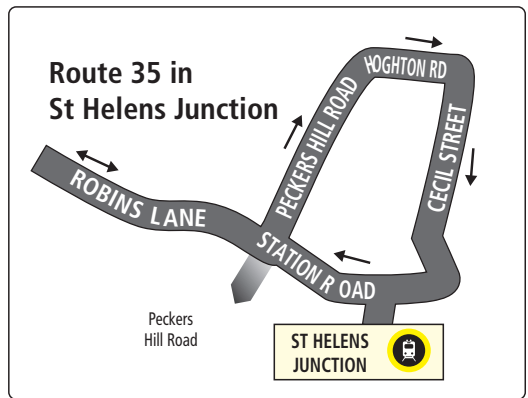

Route 35 between Gillars Green and St Helens Junction: from GILLARS GREEN (GILLARS GREEN DRIVE) via Gillars Green Drive, Burrows Lane, Millfields, Knowsley Road, Ellison Drive, Dodd Avenue, Marsden Avenue, Rivington Road, Knowsley Road, Eccleston Street, Westfield Street, Ormskirk Street, Bridge Street, Chalon Way West (St Helens Temporary Bus Hub), Foundry Street, Chalon Way East, Parr Street, Peasley Cross Lane, Marshalls Cross Road, Robins Lane, Peckers Hill Road, Hoghton Road, Cecil Street, Junction Lane, Station Road to ST HELENS JUNCTION STATION.

Route 35 between St Helens Junction and Gillars Green: from ST HELENS JUNCTION STATION via Station Road, Robins Lane, Marshalls Cross Road, Peasley Cross Lane, Parr Street, Chalon Way East, Foundry Street, Chalon Way West (St Helens Temporary Bus Hub), Linkway West, Westfield Street, Eccleston Street, Knowsley Road, Rivington Road, Marsden Avenue, Dodd Avenue, Ellison Drive, Knowsley Road, Millfields, Burrows Lane, Gillars Green Drive to GILLARS GREEN (GILLARS GREEN DRIVE).

Code used on this page: - Merseytravel Bus Service operated by HTL

Route 35

Gillars Green - St Helens Junction

Route 35, 35A (eve and Sundays)

St Helens - Gillars Green - St Helens

SEE INSET MAP BELOW FOR ROUTE THROUGH ST HELENS TOWN CENTRE

KEY

- DODD AVENUE** Timetable Reference Point
- Bus Station
- Merseytravel Centre
- Merseyrail Station
- Bus operates in this direction only
- Hospital
- Shopping Centre

35 (Daytime only)
See inset map above for route in this area