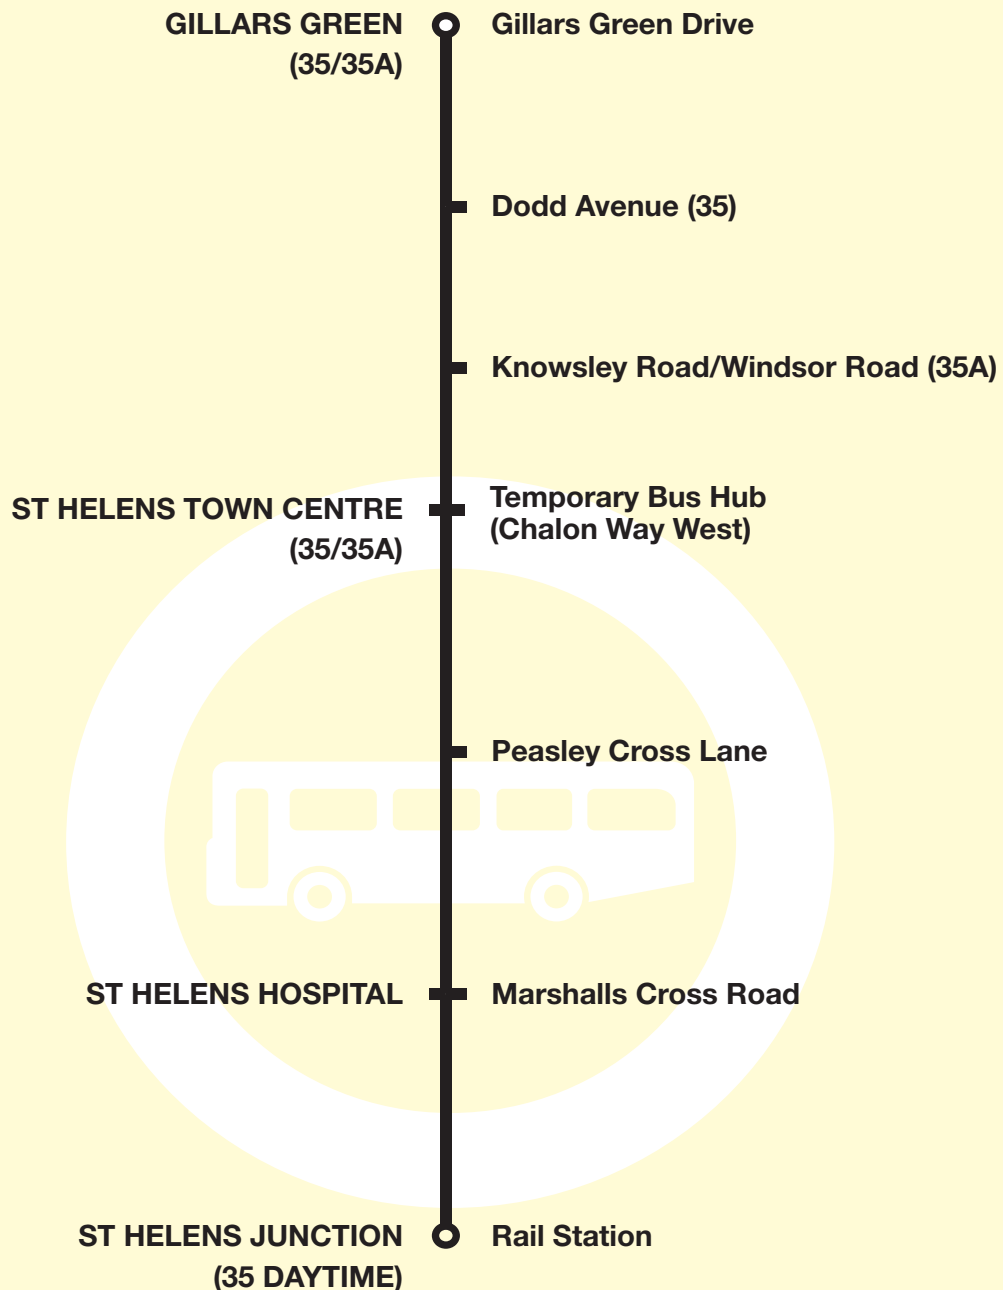

Valid from 18 May 2025

Bus timetable

35 35A

Gillars Green - St Helens Junction St Helens - Gillars Green - St Helens

These services are provided by Arriva and Merseytravel

What's changed?

The routes are altered in St Helens to serve the Temporary Bus Hub on Chalon Way West. Times are unchanged.

Route 35 between Gillars Green and St Helens Junction: from GILLARS GREEN (GILLARS GREEN DRIVE) via Gillars Green Drive, Burrows Lane, Millfields, Knowsley Road, Ellison Drive, Dodd Avenue, Marsden Avenue, Rivington Road, Knowsley Road, Eccleston Street, Westfield Street, Ormskirk Street, Bridge Street, Chalon Way West (St Helens Temporary Bus Hub), Foundry Street, Chalon Way East, Parr Street, Peasley Cross Lane, Marshalls Cross Road, Robins Lane, Peckers Hill Road, Hoghton Road, Cecil Street, Junction Lane, Station Road to ST HELENS JUNCTION STATION.

KEY

- DODD AVENUE** Timetable Reference Point
- Bus Station
- Merseytravel Centre
- Merseyrail Station
- Bus operates in this direction only
- Hospital
- Shopping Centre

35 (Daytime only)
See inset map above for route in this area