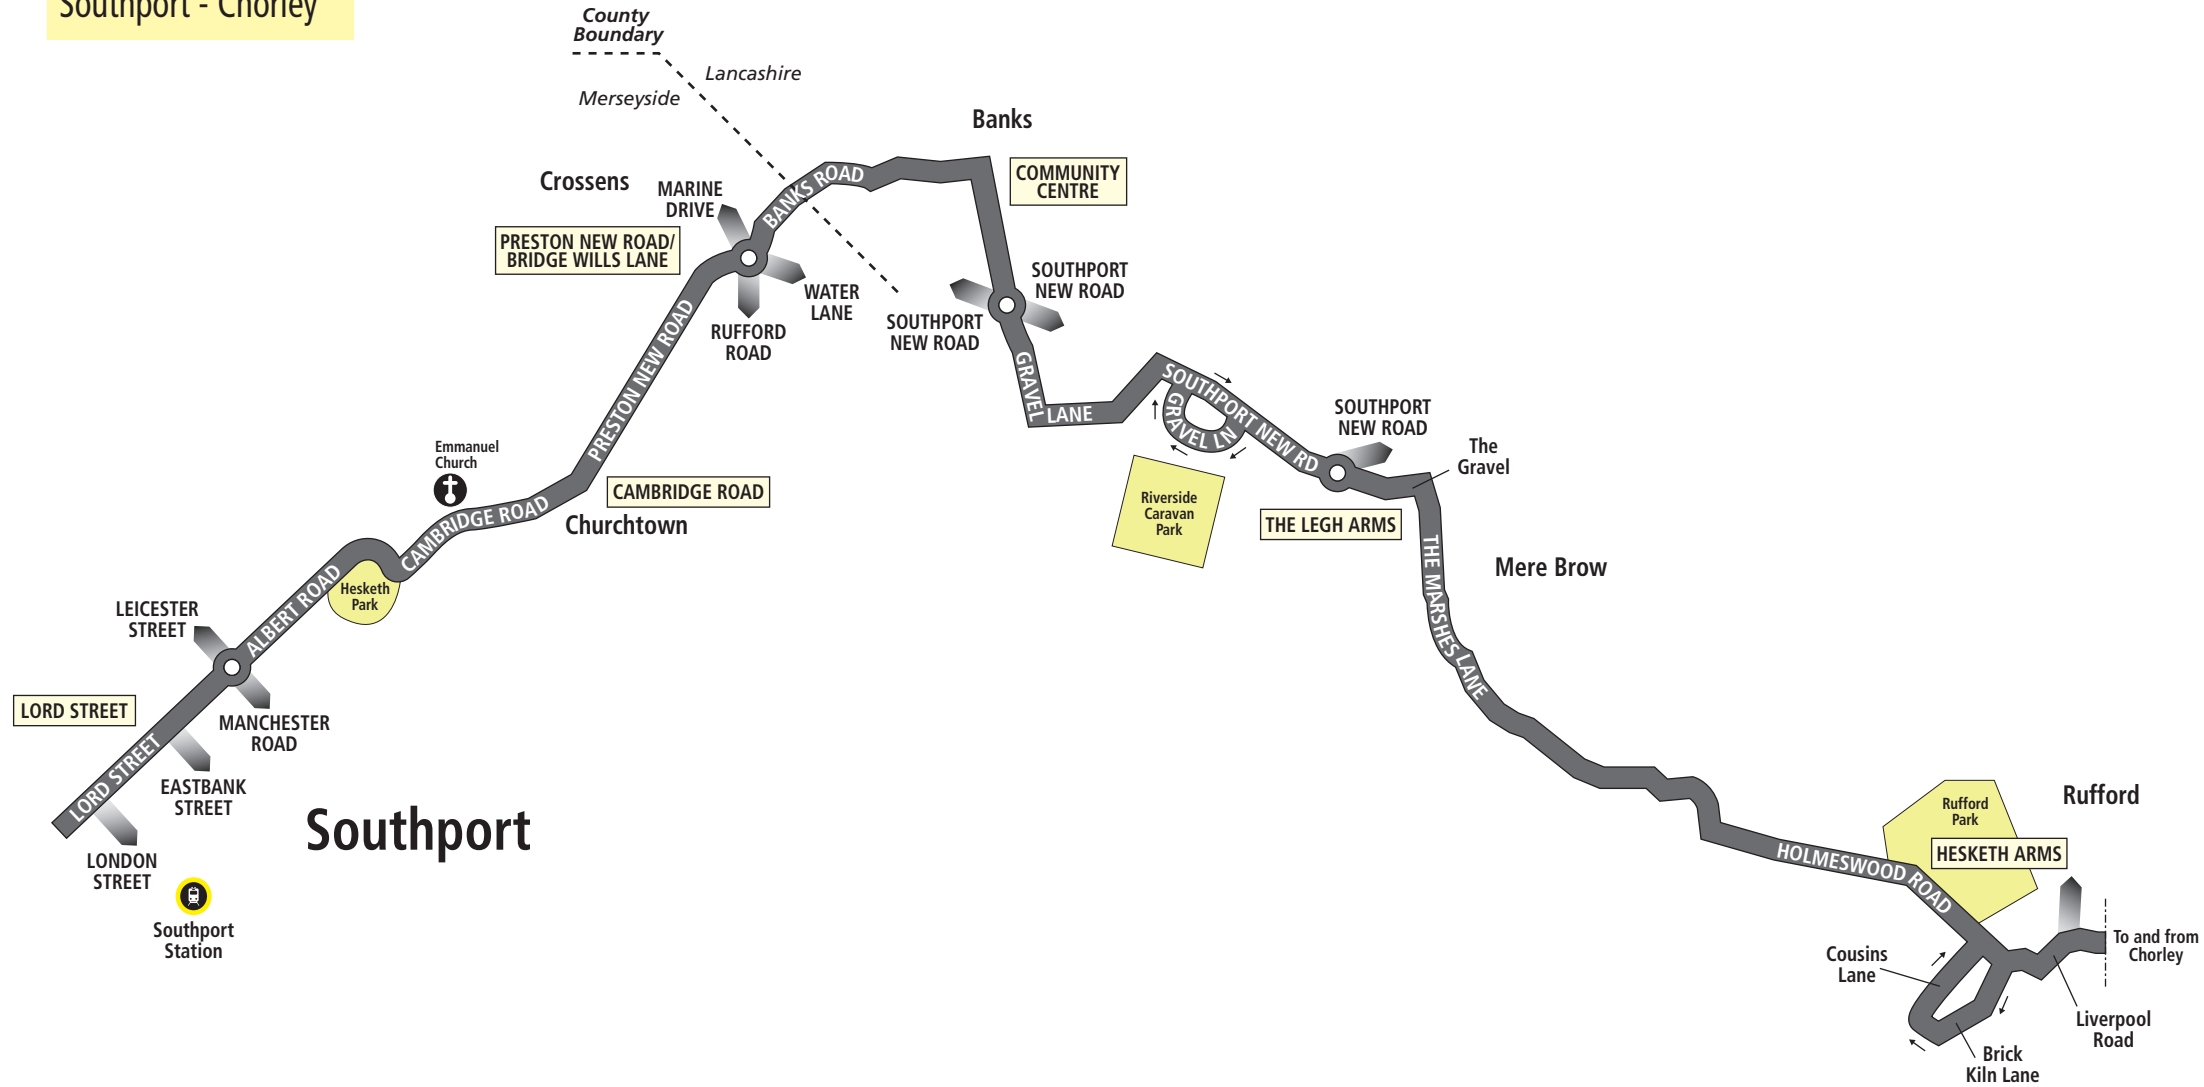

**Route 347 between Southport and Chorley: from** SOUTHPORT, LORD STREET/DUKE STREET (OUTSIDE MORRISONS) via Lord Street then via reverse of outbound route to **Holmeswood**, Holmeswood Road then Brick Kiln Lane, Cousins Lane, Holmeswood Road, Liverpool Road then via reverse of outbound route to **Chorley**, Union Street then Union Street then Clifford Street (A6), Clifford Street, Chapel Street to CHORLEY INTERCHANGE.

# Route 347: Southport - Chorley

**KEY**

- Timetable Reference Point
- Church
- Rail Station

Note: Merseytravel Trio, Solo and Saveaway tickets are valid within Merseyside only.

# Route 347: Southport - Chorley

KEY	
	Timetable Reference Point
	Church
	Rail Station
	Bus Station
	Golf Course

Note: Merseytravel Trio, Solo and Saveaway tickets are valid within Merseyside only.