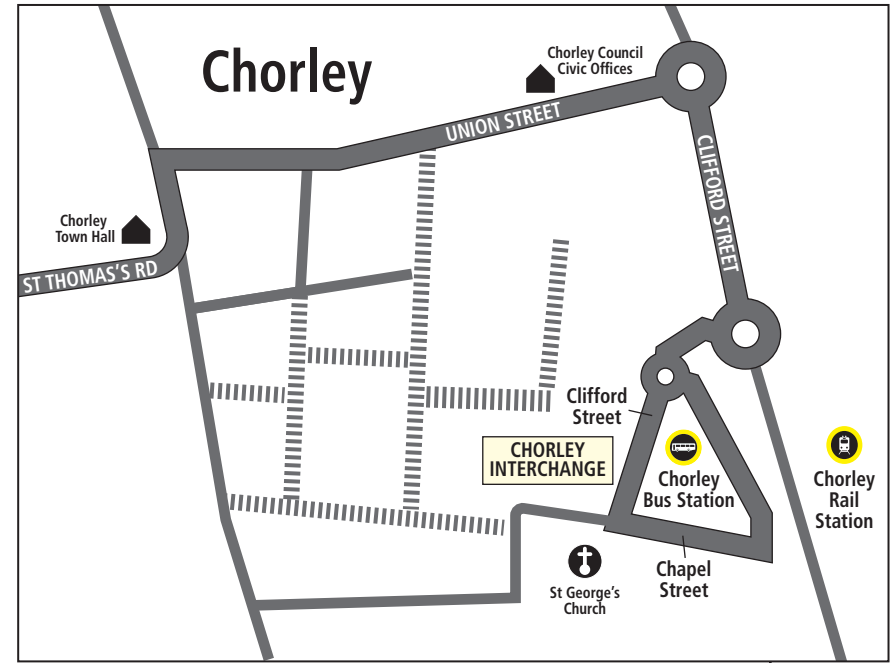

**Note:** Additional journeys operate between Chorley and Rufford or Croston on Mondays to Saturdays.

**Sundays - journeys only  
operate between Chorley  
and Croston**

# Route 347: Southport - Chorley

**KEY**

- Timetable Reference Point
- Church
- Rail Station

Note: Merseytravel Trio, Solo and Saveaway tickets are valid within Merseyside only.

# Route 347: Southport - Chorley

KEY	
	Timetable Reference Point
	Church
	Rail Station
	Bus Station
	Golf Course

Note: Merseytravel Trio, Solo and Saveaway tickets are valid within Merseyside only.