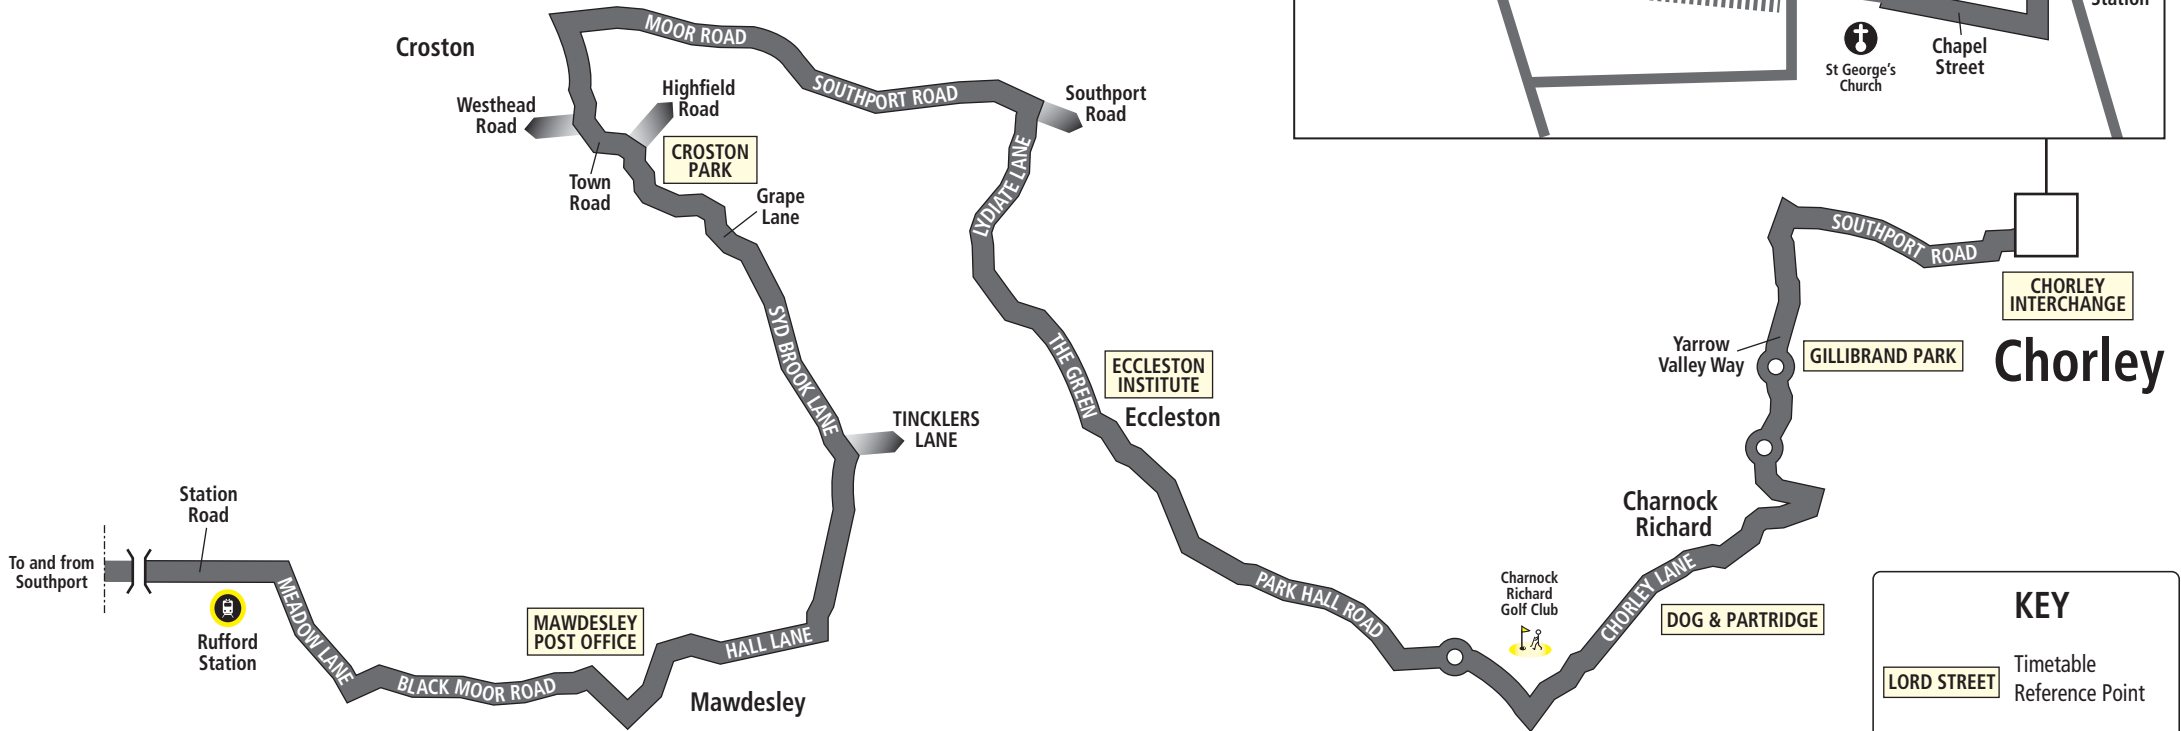

**Note:** Additional journeys operate between Chorley and Rufford or Croston on Mondays to Saturdays.

**Sundays - journeys only  
operate between Chorley  
and Croston**

# Route 347: Southport - Chorley

**KEY**

- Timetable Reference Point
- Church
- Rail Station

Note: Merseytravel Trio, Solo and Saveaway tickets are valid within Merseyside only.

# Route 347: Southport - Chorley

KEY	
	Timetable Reference Point
	Church
	Rail Station
	Bus Station
	Golf Course

Note: Merseytravel Trio, Solo and Saveaway tickets are valid within Merseyside only.