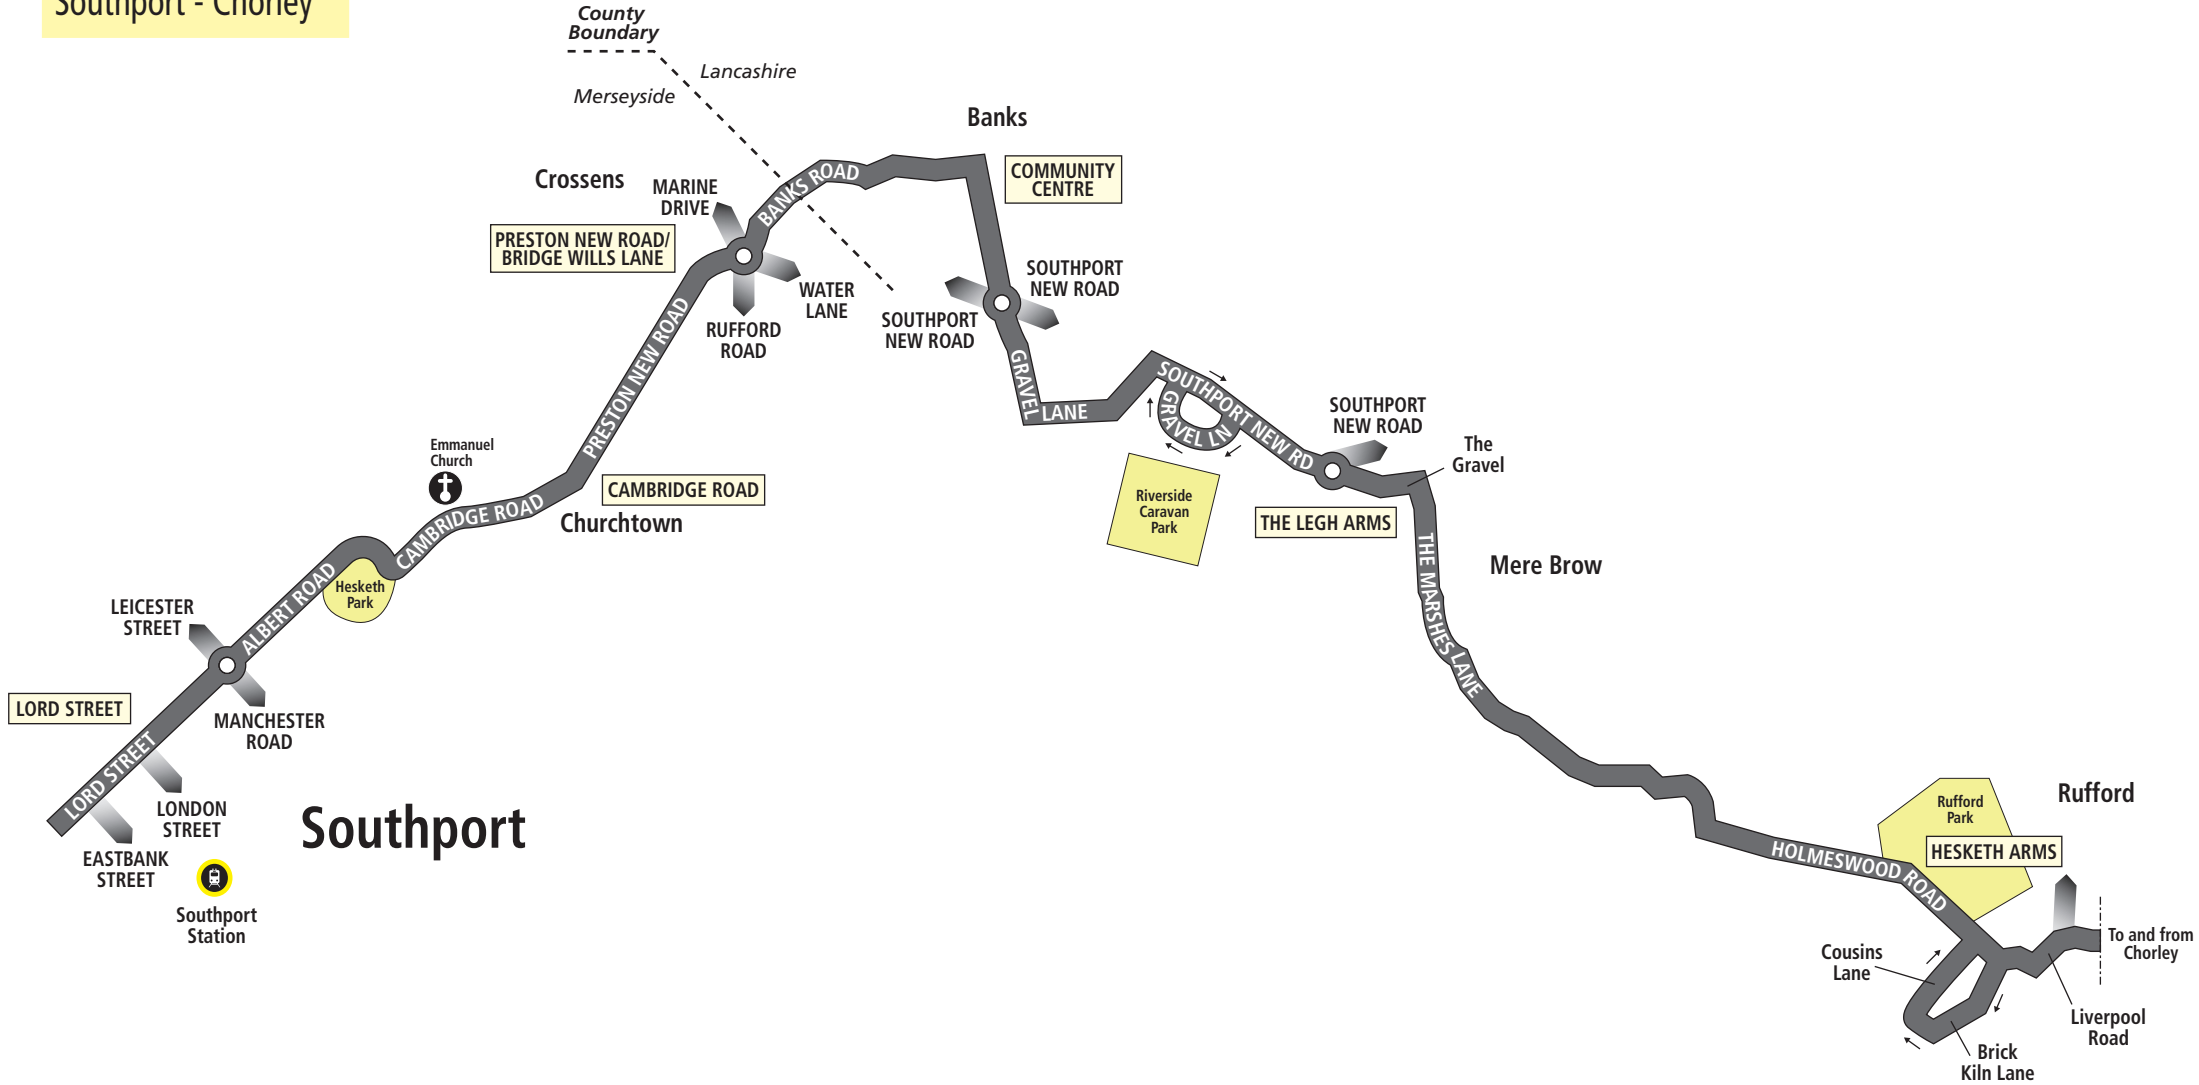

**Route 347 between Southport and Chorley: from** SOUTHPORT, LORD STREET/DUKE STREET (OUTSIDE MORRISONS) via Lord Street then via reverse of outbound route to **Holmeswood**, Holmeswood Road then Brick Kiln Lane, Cousins Lane, Holmeswood Road, Liverpool Road then via reverse of outbound route to **Chorley**, Union Street then Union Street then Clifford Street (A6), Clifford Street, Chapel Street to CHORLEY INTERCHANGE.

**Note:** Additional journeys operate between Chorley and Rufford or Croston on Mondays to Saturdays.

**Sundays - journeys only  
operate between Chorley  
and Croston**

**347****Chorley - Southport****Vision Bus****Mondays to Fridays**

# Route 347: Southport - Chorley

**KEY**

- Timetable Reference Point
- Church
- Rail Station

Note: Merseytravel Trio, Solo and Saveaway tickets are valid within Merseyside only.