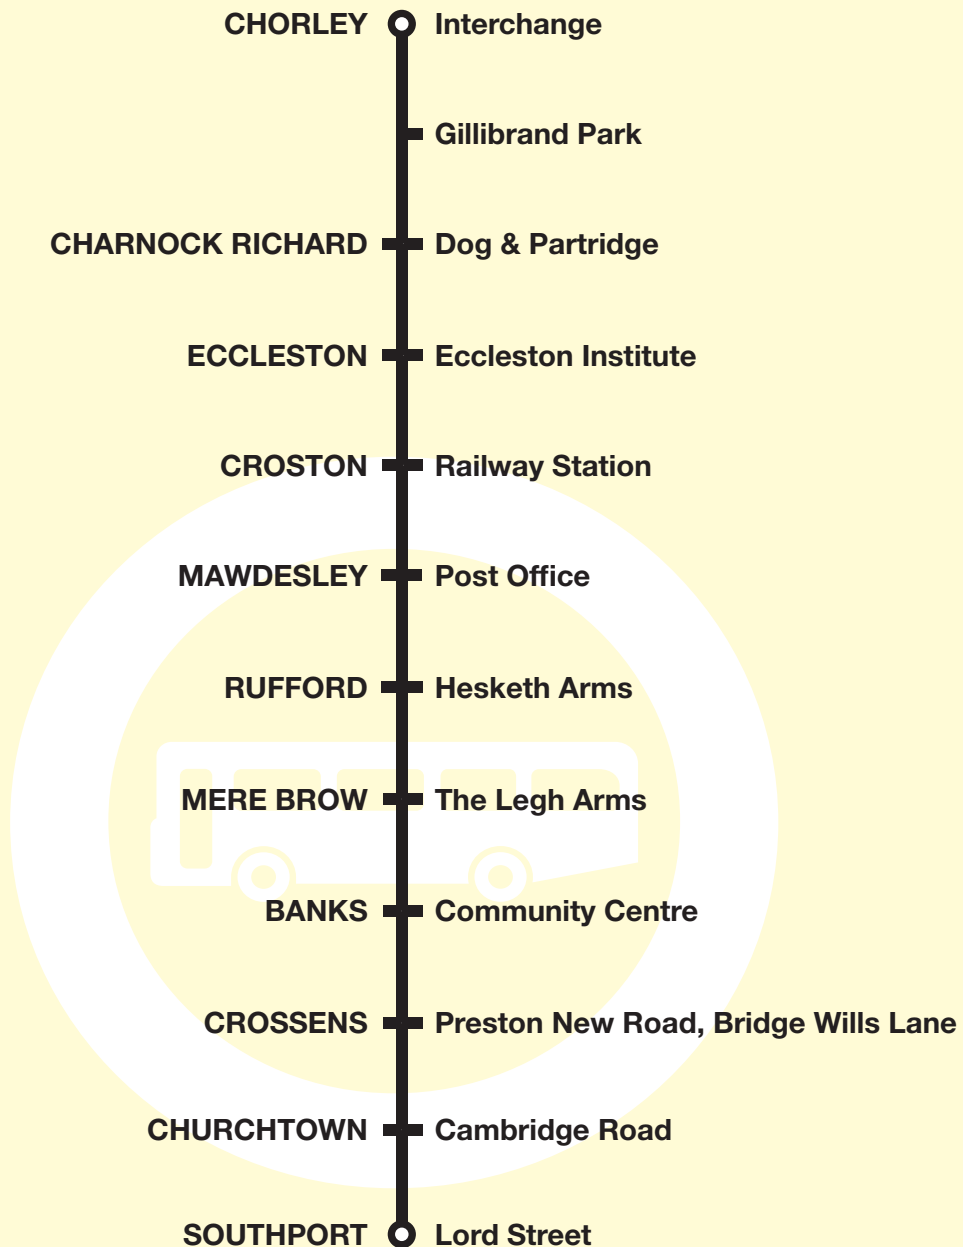

Bus timetable

347 Southport - Chorley

This service is operated by **Vision Bus** on behalf of **Lancashire County Council**